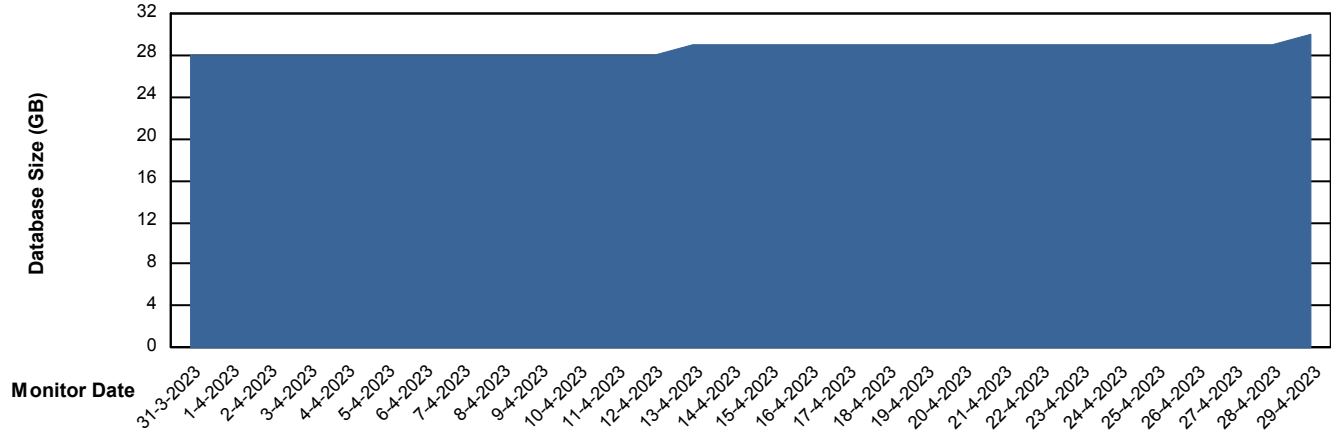

DATABASE SIZE HUE_PRD_S-ORABI_DB

Database growth over last month