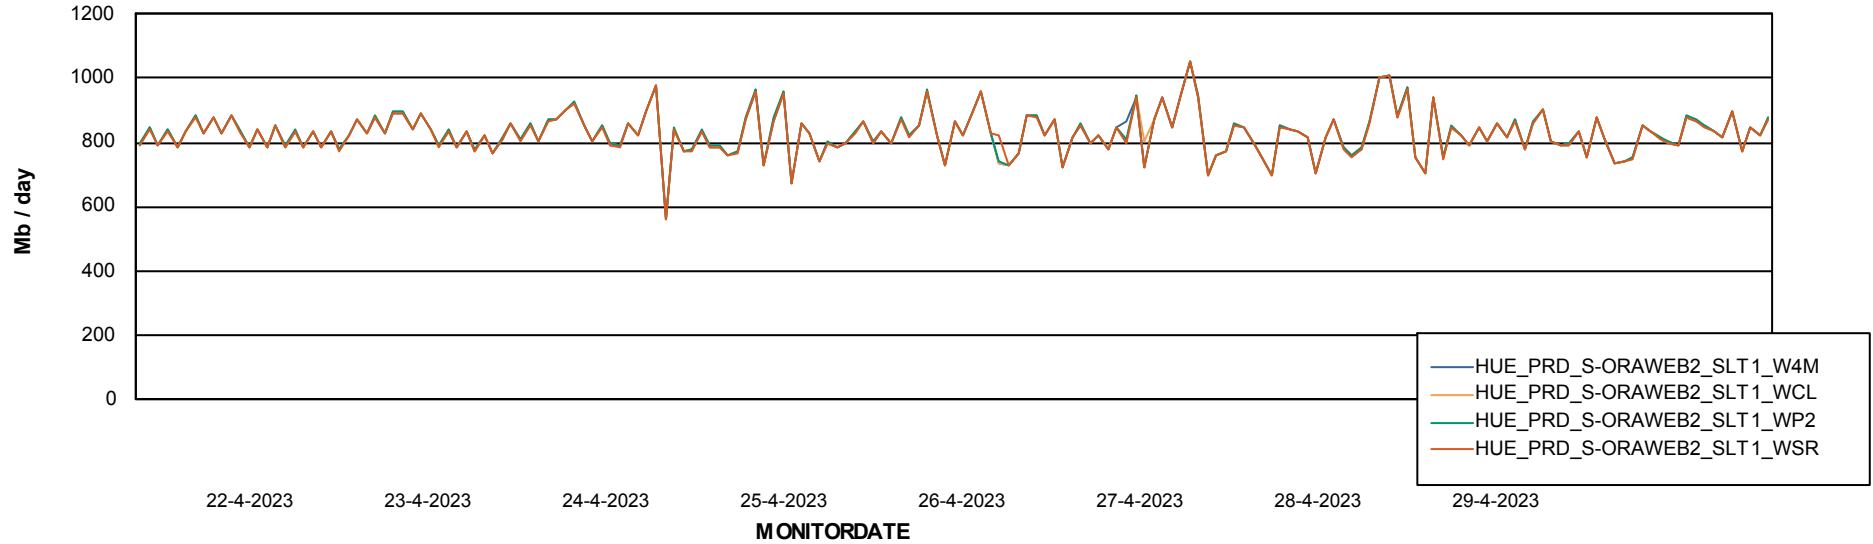

ABSSolute Web Component Services

Avg memory used per ABS Web component