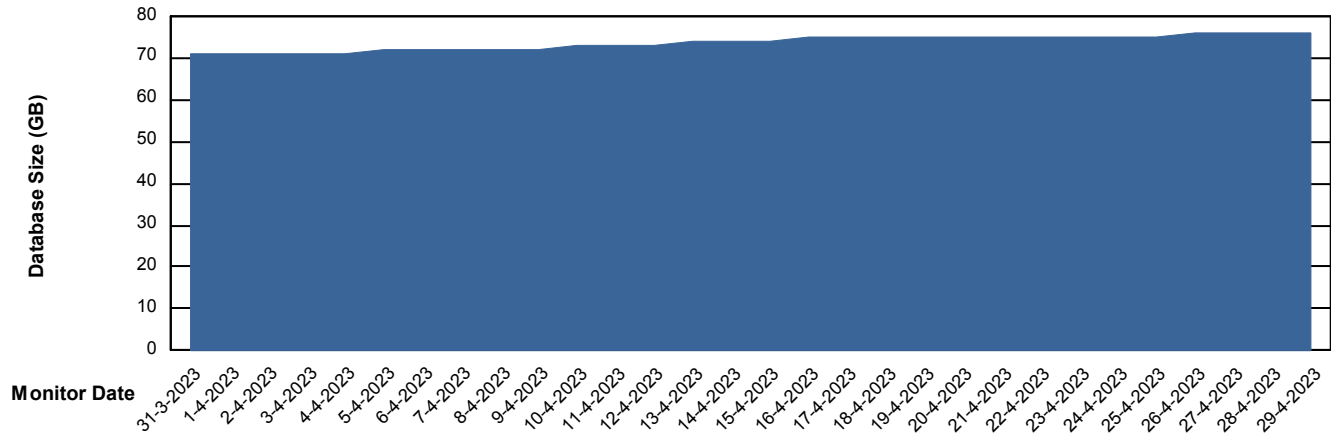

DATABASE SIZE HUE_PRD_S-ORAPROD2_DB

Database growth over last month