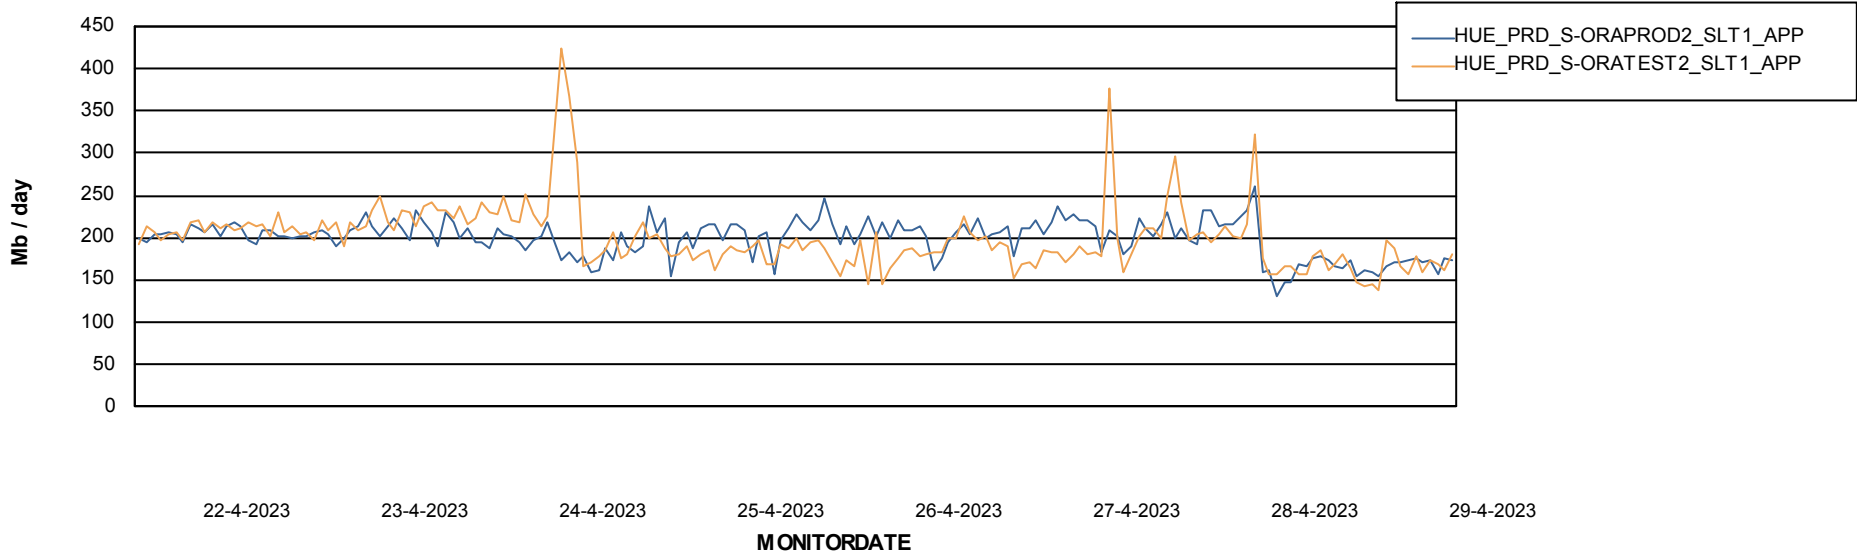

ABSSolute Application Server Services

Avg memory used per ABS Server Service