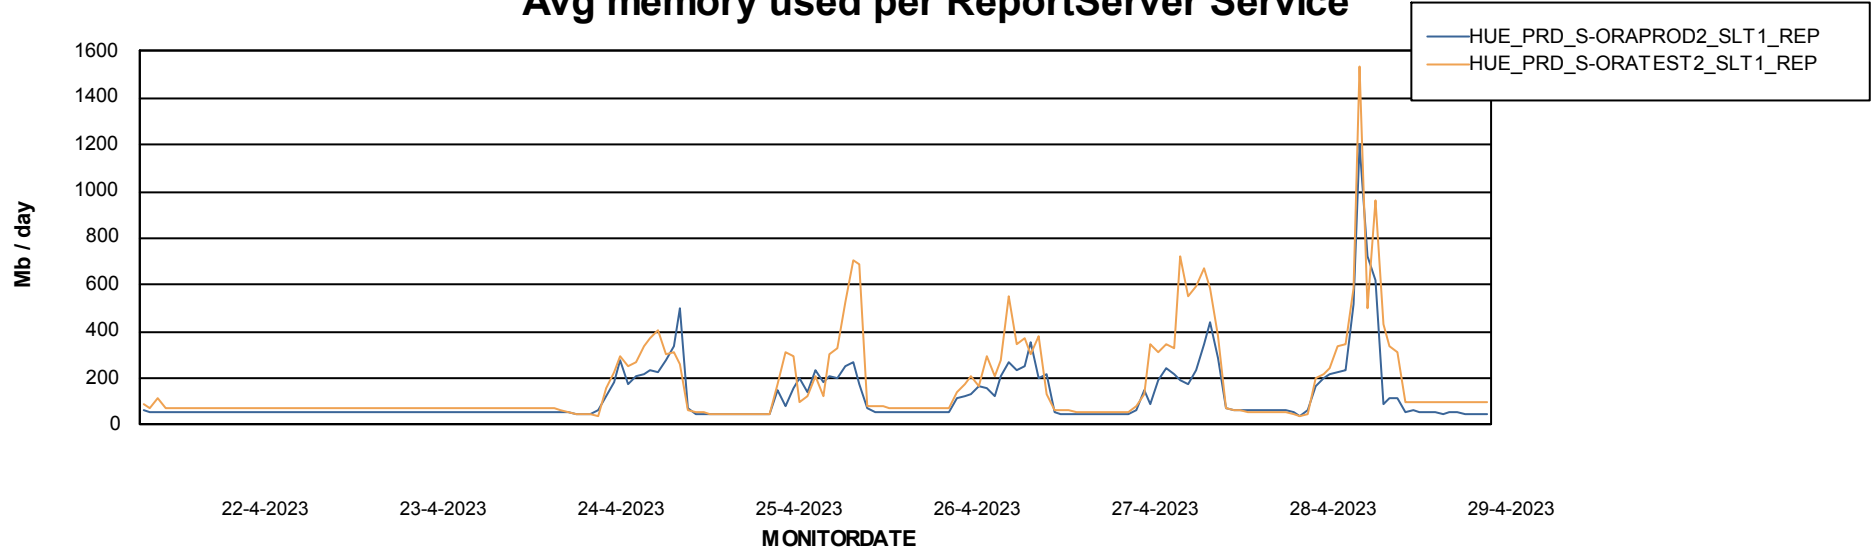

ABSSolute Application ReportServer Services

Avg memory used per ReportServer Service