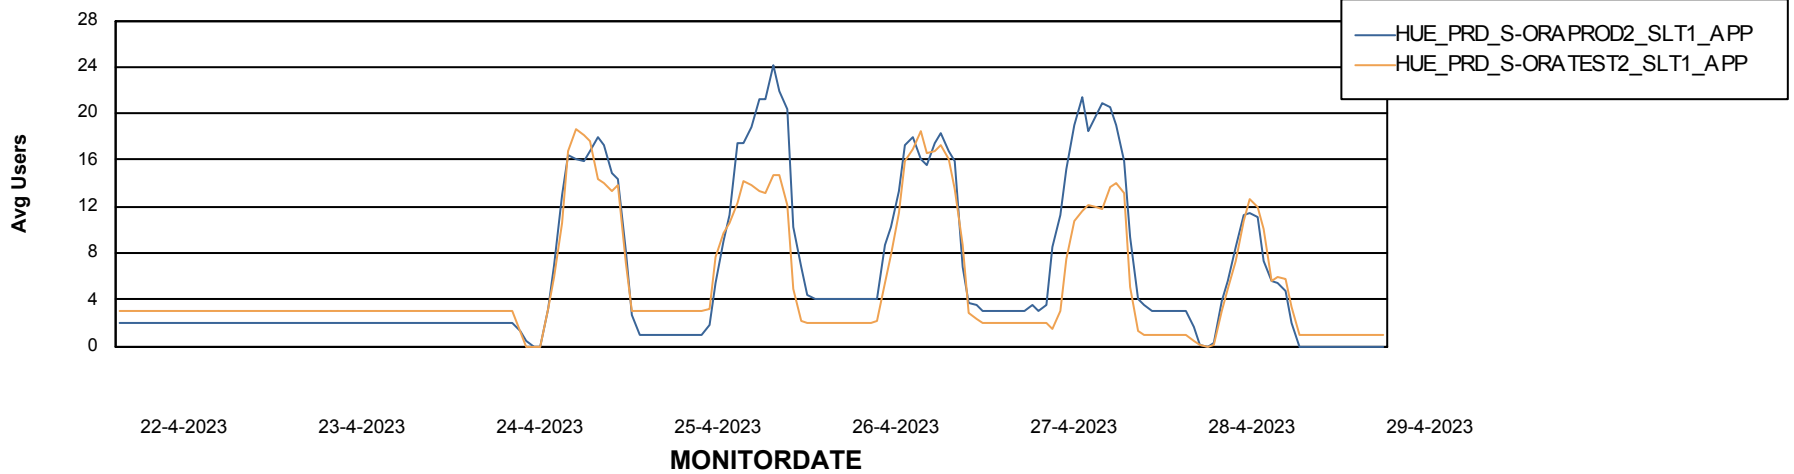

Avg users per day per ABS server