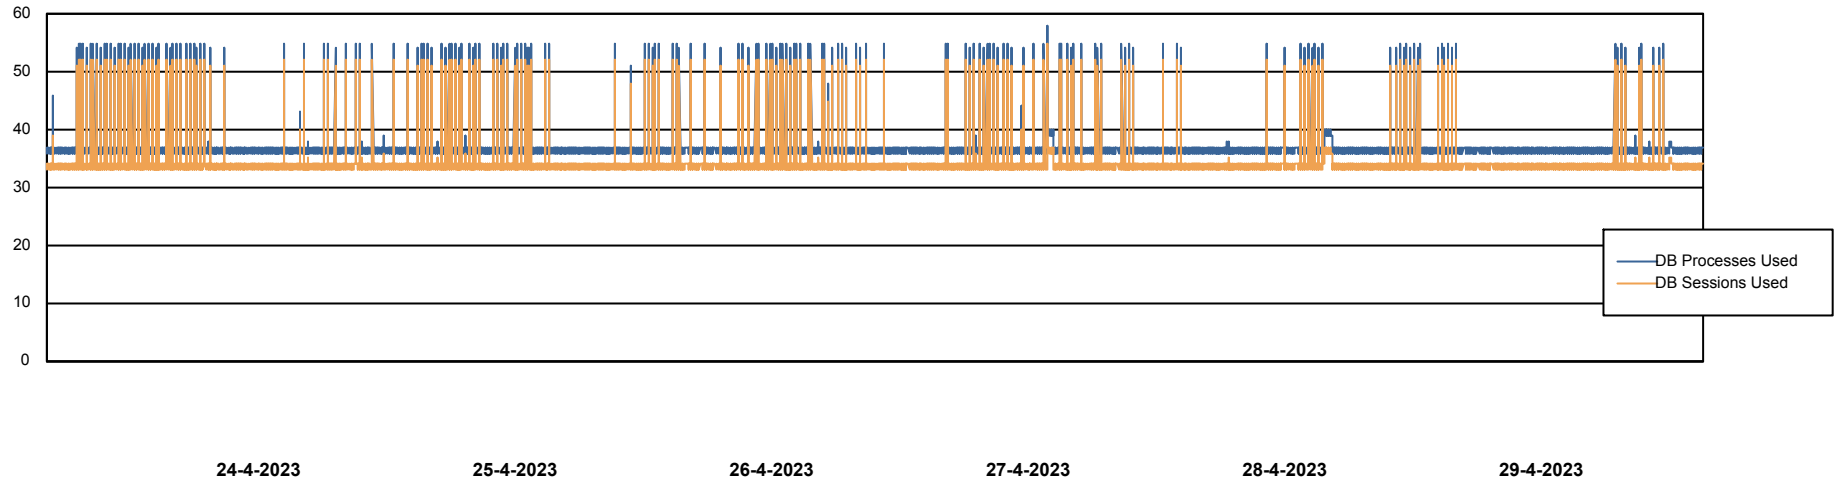

# Weekly SLA Customer Report

Customer HUE\_Production  
Database ID 154

Database Performance HUE\_STB\_S-ORATEST2\_DB

DB Processes Max 1,000