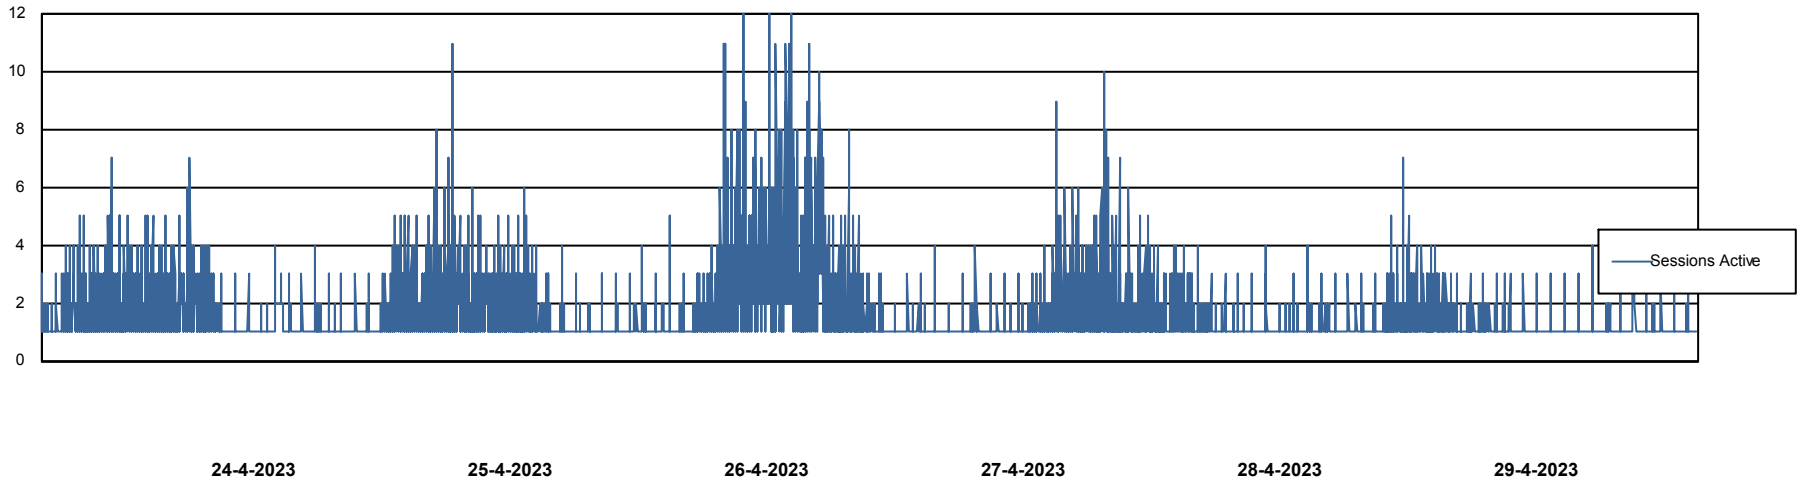

Database Performance HUE_PRD_S-ORAPROD2_DB