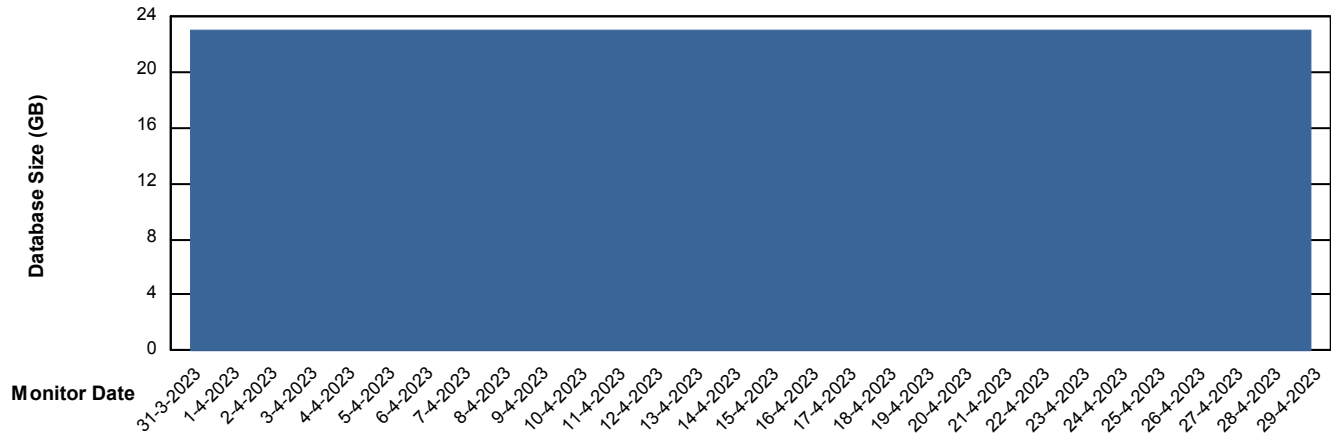

DB Processes Max 1,000

Weekly SLA Customer Report

Customer EUT_Production
Database ID 114

DATABASE SIZE EUT_EUP_PRD_URVINA22T_DB

Database growth over last month

DATABASE SIZE EUT_URM_PRD_URVINA26_DB

Database growth over last month