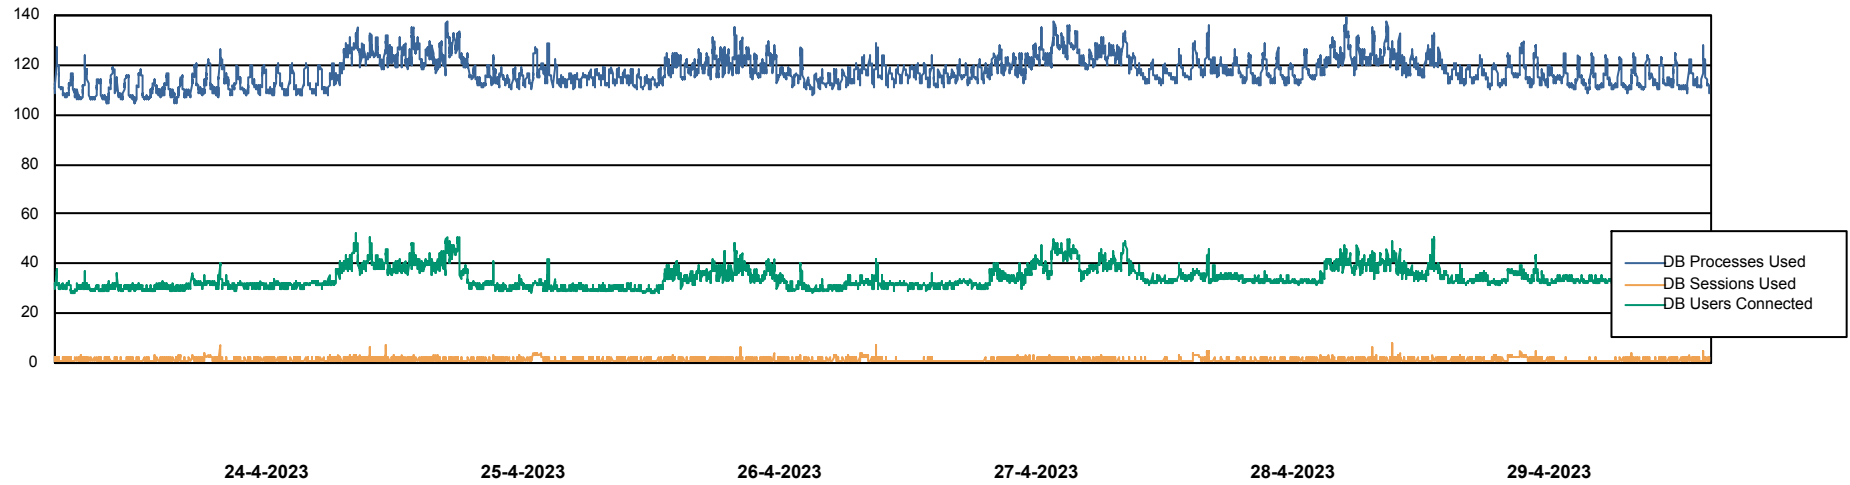

Weekly SLA Customer Report

Customer EUT_Production
Database ID 114

Database Performance EUT_EUP_PRD_URVINA22T_DB

DB Processes Max 500

Weekly SLA Customer Report

Customer EUT_Production
Database ID 114

Database Performance EUT_URM_PRD_URVINA26_DB