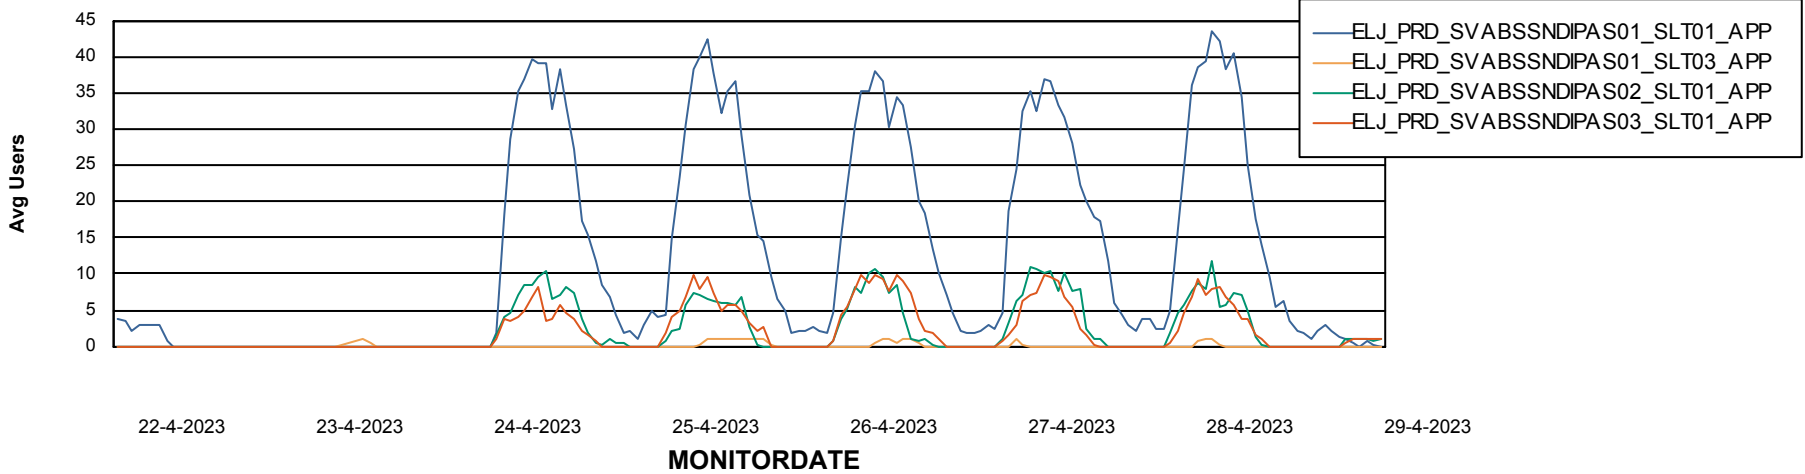

Avg users per day per ABS server