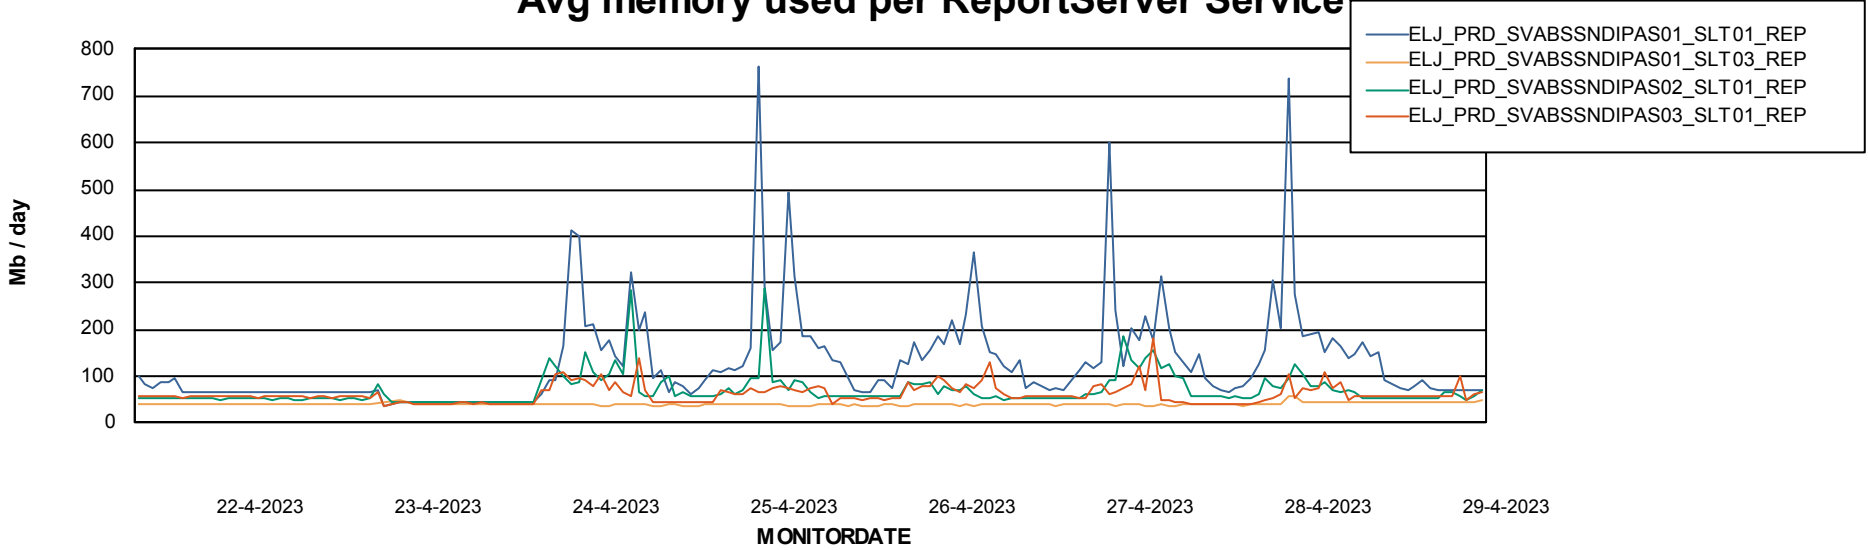

Avg memory used per ABS Server Service

Avg users per day per ABS server

Weekly SLA Customer Report

Customer ELJ Production
Database ID 72

ABSSolute Application ReportServer Services

Avg memory used per ReportServer Service