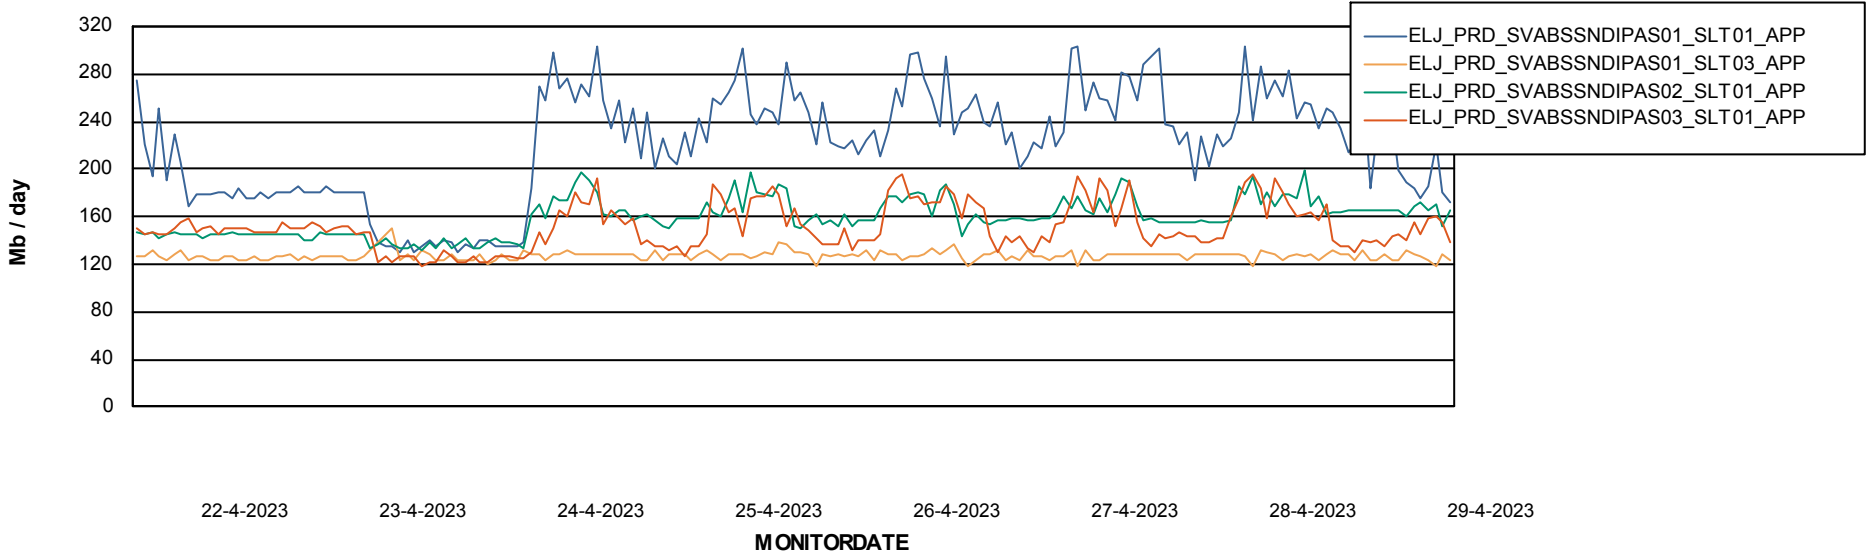

ABSSolute Application Server Services

Avg memory used per ABS Server Service