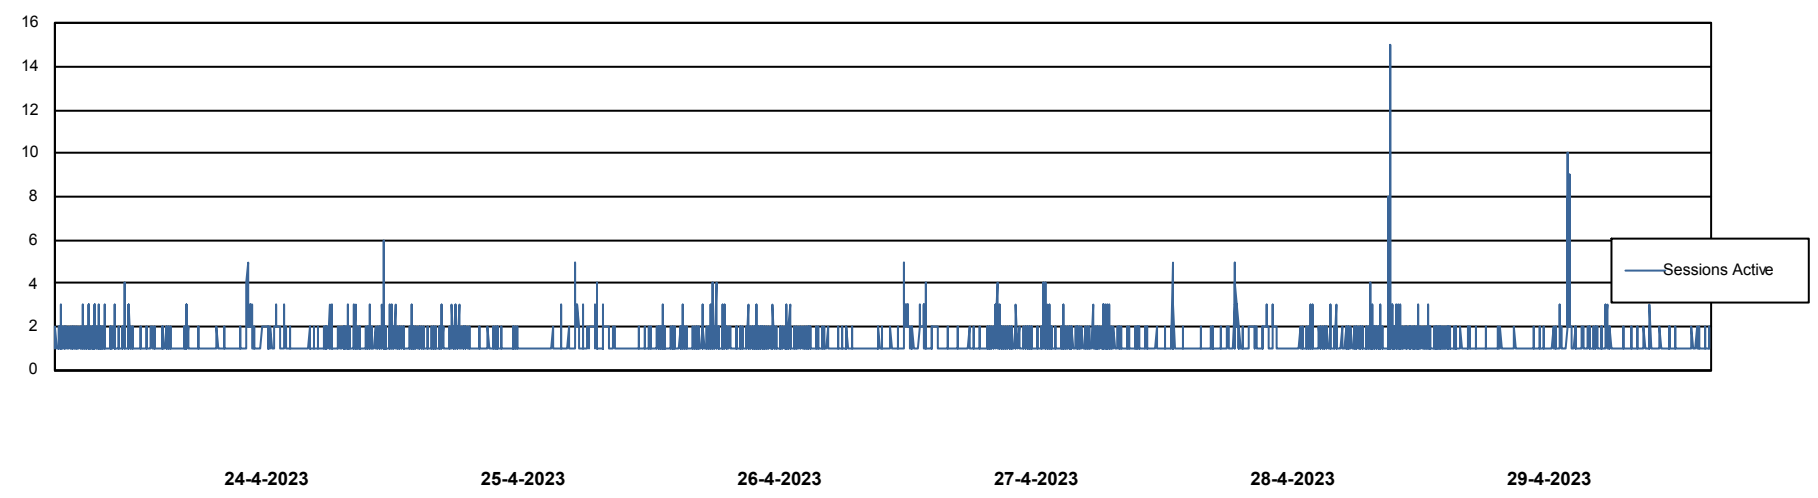

Weekly SLA Customer Report

Customer ELJ Production
Database ID 72

Database Performance ELJDB_BI

Weekly SLA Customer Report

Customer ELJ Production
Database ID 72

Database Performance ELJDB_Production

Weekly SLA Customer Report

Customer ELJ Production
Database ID 72

Database Performance ELJDB_Standby

DB Processes Max 4
DB Sessions Max 600

Weekly SLA Customer Report

Customer ELJ Production
Database ID 72

DATABASE SIZE ELJDB_BI

Database growth over last month