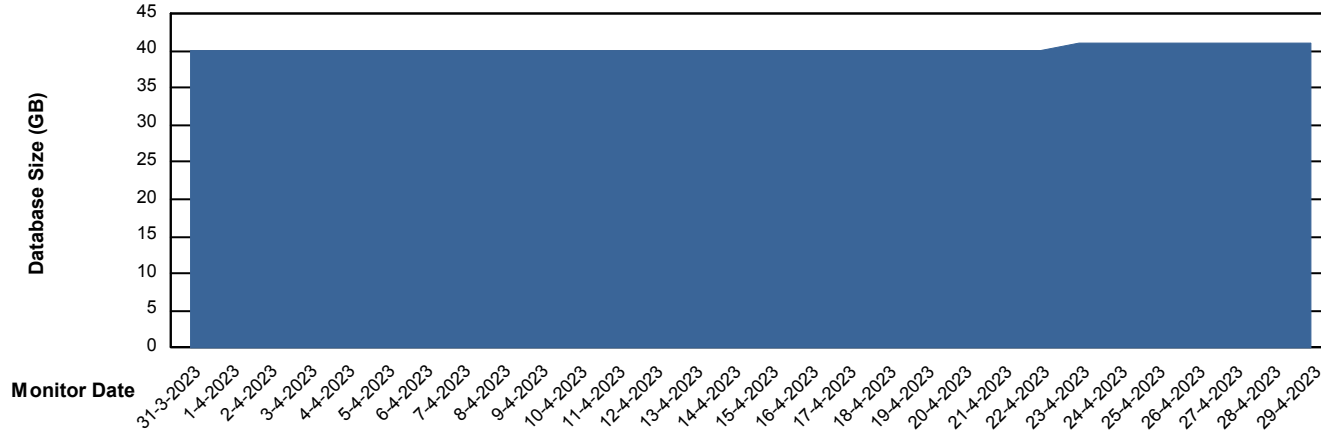

Weekly SLA Customer Report

Customer ELJ Production
Database ID 72

Database Performance ELJDB_BI

Weekly SLA Customer Report

Customer ELJ Production
Database ID 72

Database Performance ELJDB_Production

Weekly SLA Customer Report

Customer ELJ Production
Database ID 72

Database Performance ELJDB_Standby

DB Processes Max 4
DB Sessions Max 600

Weekly SLA Customer Report

Customer ELJ Production
Database ID 72

DATABASE SIZE ELJDB_BI

Database growth over last month

DATABASE SIZE ELJDB_Production

Database growth over last month

Weekly SLA Customer Report

Customer ELJ Production
Database ID 72

Database Tablespace ELJDB_BI

Date	Tablespace Name	Filesize (Gb)	Usedsize (Gb)	Percentage free
29-4-2023	ABSDATA	22	16	28
	INDX	26	22	16
28-4-2023	ABSDATA	22	16	29
	INDX	26	22	16
27-4-2023	ABSDATA	22	16	29
	INDX	26	22	16
26-4-2023	ABSDATA	22	16	29
	INDX	26	22	17
25-4-2023	ABSDATA	22	16	29
	INDX	26	22	17
24-4-2023	ABSDATA	22	16	29
	INDX	26	22	17
23-4-2023	ABSDATA	22	16	29
	INDX	26	22	17