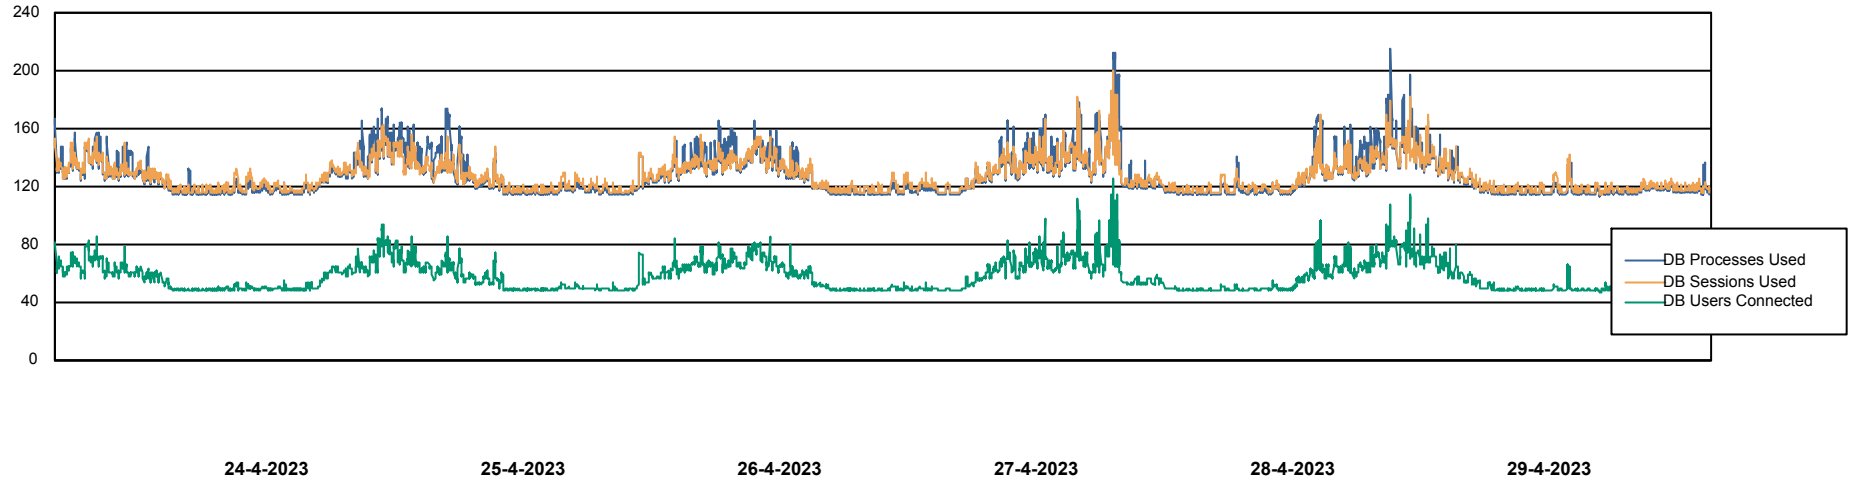

Weekly SLA Customer Report

Customer ELJ Production
Database ID 72

Database Performance ELJDB_BI

Weekly SLA Customer Report

Customer ELJ Production
Database ID 72

Database Performance ELJDB_Production

Weekly SLA Customer Report

Customer ELJ Production
Database ID 72

Database Performance ELJDB_Standby

DB Processes Max 4
DB Sessions Max 600

Weekly SLA Customer Report

Customer ELJ Production
Database ID 72

DATABASE SIZE ELJDB_BI

Database growth over last month