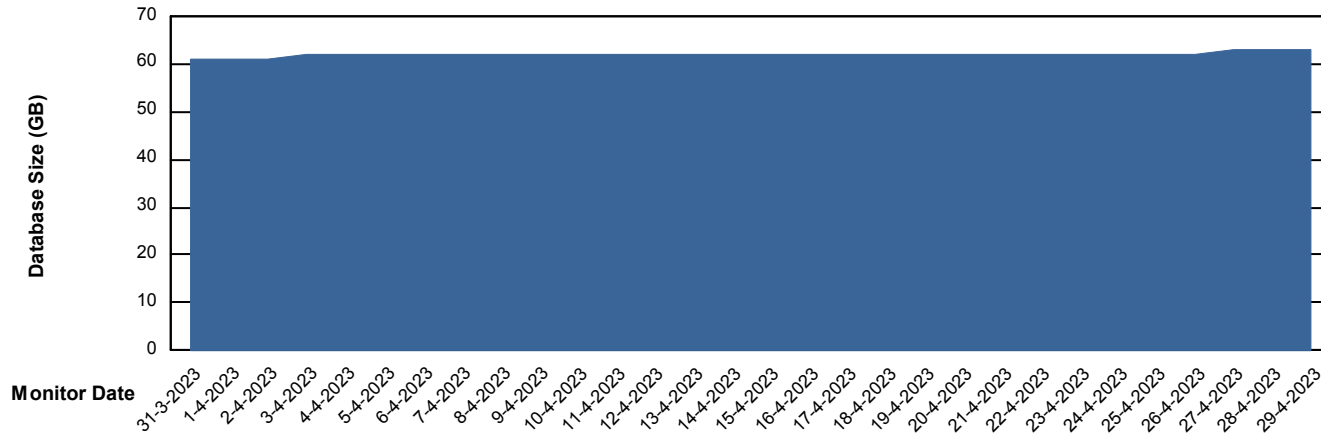

Weekly SLA Customer Report

Customer ELJ Production
Database ID 72

Database Performance ELJDB_BI

Weekly SLA Customer Report

Customer ELJ Production
Database ID 72

Database Performance ELJDB_Production

Weekly SLA Customer Report

Customer ELJ Production
Database ID 72

Database Performance ELJDB_Standby

DB Processes Max 4
DB Sessions Max 600

Weekly SLA Customer Report

Customer ELJ Production
Database ID 72

DATABASE SIZE ELJDB_BI

Database growth over last month

DATABASE SIZE ELJDB_Production

Database growth over last month

Weekly SLA Customer Report

Customer ELJ Production
Database ID 72

Database Tablespace ELJDB_BI

Date	Tablespace Name	Filesize (Gb)	Usedsize (Gb)	Percentage free
29-4-2023	ABSDATA	22	16	28
	INDX	26	22	16
28-4-2023	ABSDATA	22	16	29
	INDX	26	22	16
27-4-2023	ABSDATA	22	16	29
	INDX	26	22	16
26-4-2023	ABSDATA	22	16	29
	INDX	26	22	17
25-4-2023	ABSDATA	22	16	29
	INDX	26	22	17
24-4-2023	ABSDATA	22	16	29
	INDX	26	22	17
23-4-2023	ABSDATA	22	16	29
	INDX	26	22	17