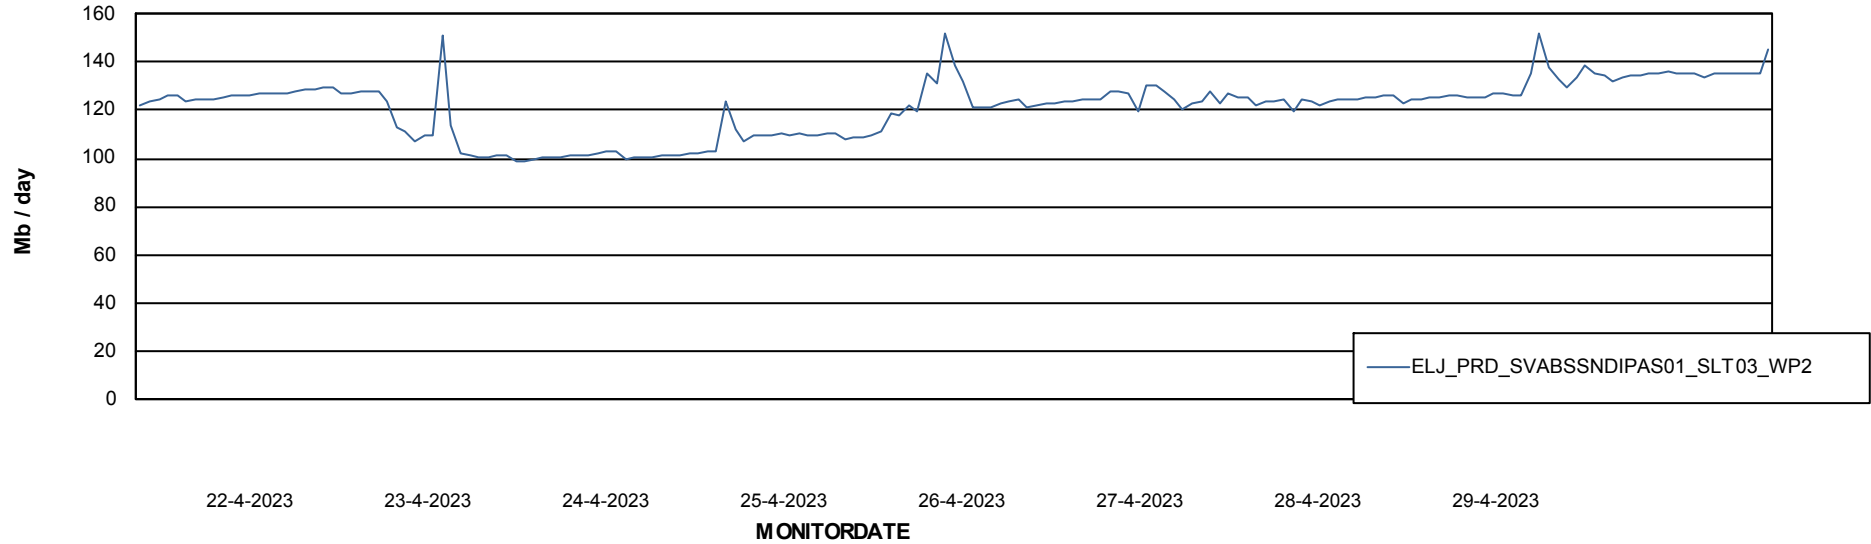

ABSSolute Web Component Services

Avg memory used per ABS Web component