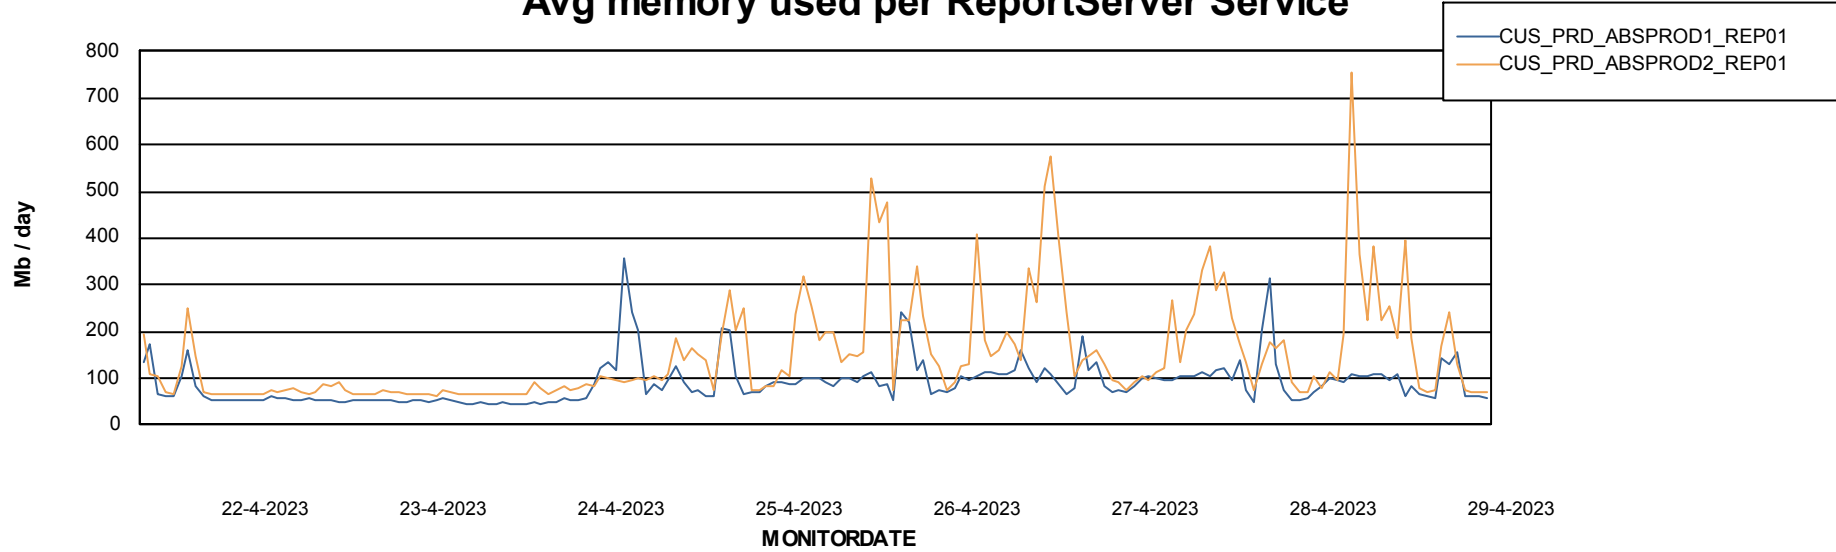

Avg users per day per ABS server

Weekly SLA Customer Report

Customer CUS_Production (24/7)
Database ID 131

ABSSolute Application ReportServer Services

Avg memory used per ReportServer Service

Weekly SLA Customer Report