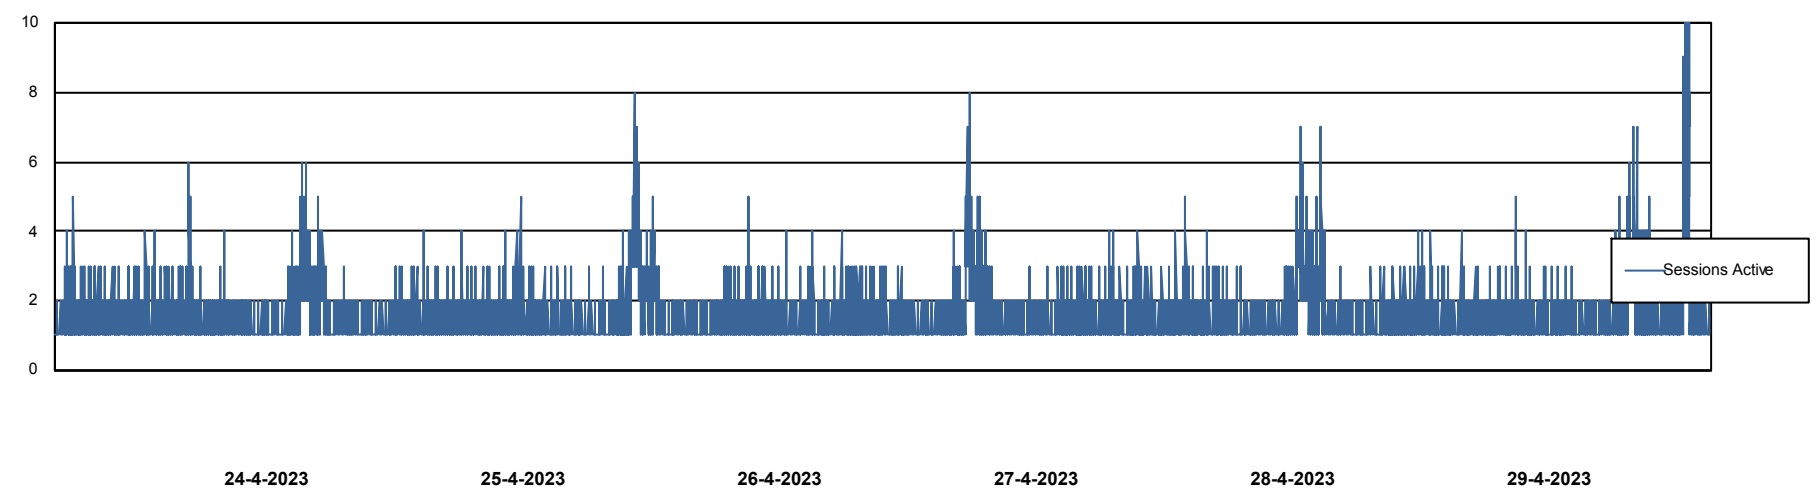

Weekly SLA Customer Report

Customer CUS_Production (24/7)
Database ID 131

Harddisk Usage CUS_PRD_ABSWEBPROD

| | Free disk space on C: (%) | Total disk space on C: (Gb) | Used disk space on C: (Gb) |
|-----------|---------------------------|-----------------------------|----------------------------|
| 29-4-2023 | 90 | 199 | 19 |
| 28-4-2023 | 90 | 199 | 19 |
| 27-4-2023 | 90 | 199 | 19 |
| 26-4-2023 | 90 | 199 | 19 |
| 25-4-2023 | 90 | 199 | 19 |
| 24-4-2023 | 90 | 199 | 19 |
| 23-4-2023 | 90 | 199 | 19 |

Weekly SLA Customer Report

Customer CUS_Production (24/7)
Database ID 131

Database Performance CUS_ProdDB_Primary

Weekly SLA Customer Report

Customer CUS_Production (24/7)
Database ID 131

Database Performance CUS_ProdDB_Standby