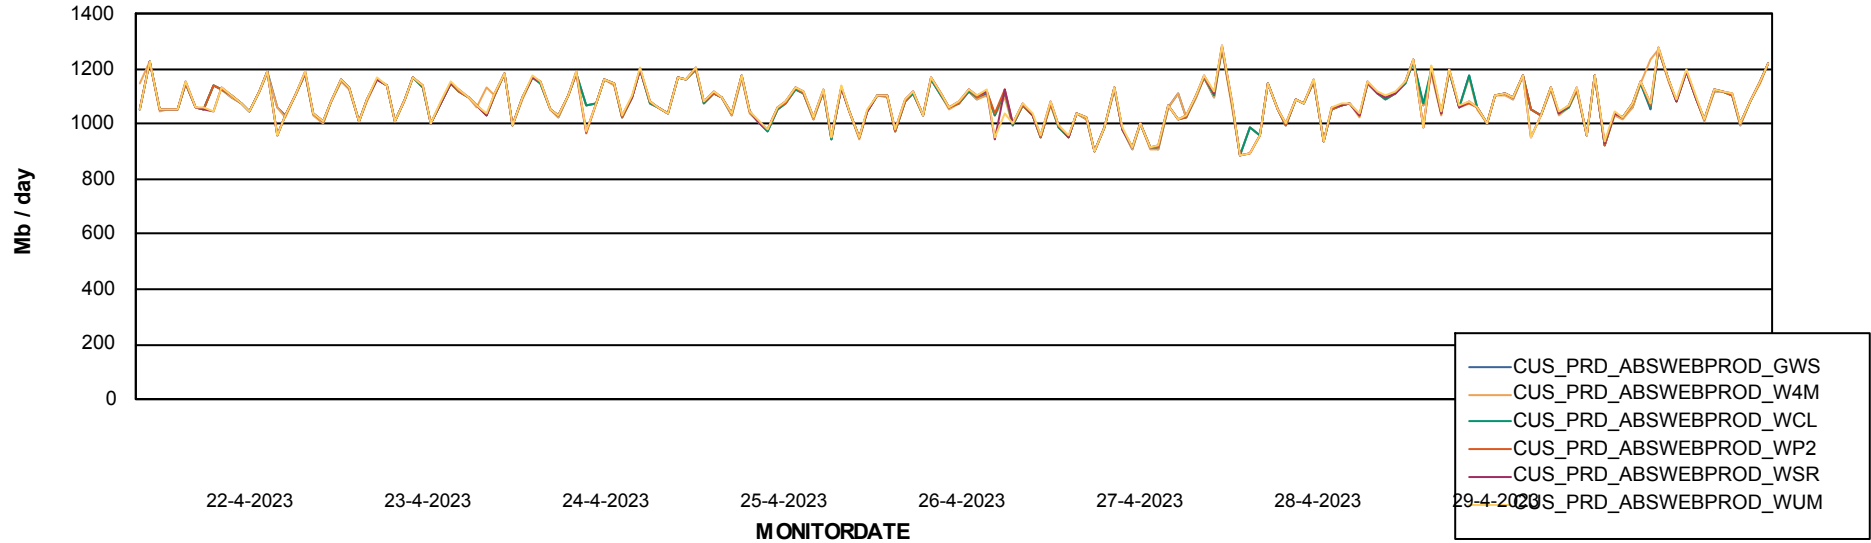

ABSSolute Web Component Services

Avg memory used per ABS Web component