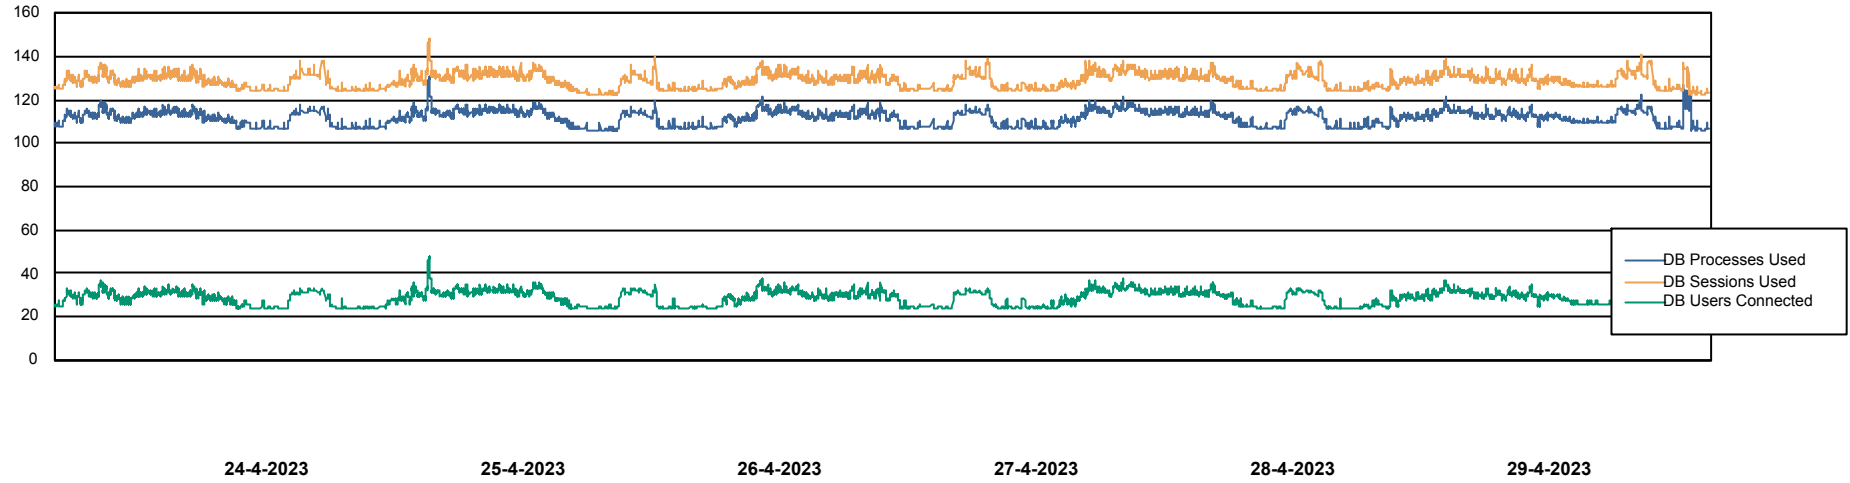

Weekly SLA Customer Report

Customer CUS_Production (24/7)
Database ID 131

Harddisk Usage CUS_PRD_ABSWEBPROD

| | Free disk space on C: (%) | Total disk space on C: (Gb) | Used disk space on C: (Gb) |
|-----------|---------------------------|-----------------------------|----------------------------|
| 29-4-2023 | 90 | 199 | 19 |
| 28-4-2023 | 90 | 199 | 19 |
| 27-4-2023 | 90 | 199 | 19 |
| 26-4-2023 | 90 | 199 | 19 |
| 25-4-2023 | 90 | 199 | 19 |
| 24-4-2023 | 90 | 199 | 19 |
| 23-4-2023 | 90 | 199 | 19 |

Weekly SLA Customer Report

Customer CUS_Production (24/7)
Database ID 131

Database Performance CUS_ProdDB_Primary

Weekly SLA Customer Report

Customer CUS_Production (24/7)
Database ID 131

Database Performance CUS_ProdDB_Standby