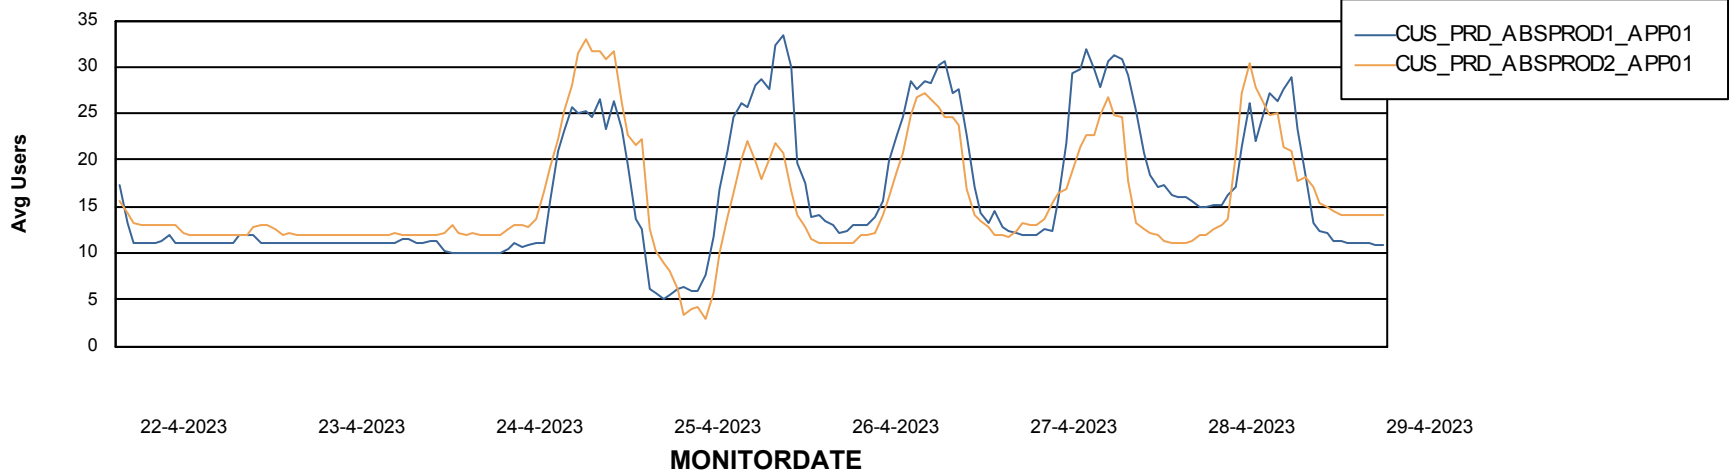

Standby Database Health CUS_Production (24/7)

Recovery lag for last 7 days

Weekly SLA Customer Report

Customer CUS_Production (24/7)
Database ID 131

ABSSolute Application Server Services

Avg memory used per ABS Server Service

Avg users per day per ABS server

Weekly SLA Customer Report

Customer CUS_Production (24/7)
Database ID 131

ABSSolute Application ReportServer Services

Avg memory used per ReportServer Service

Weekly SLA Customer Report