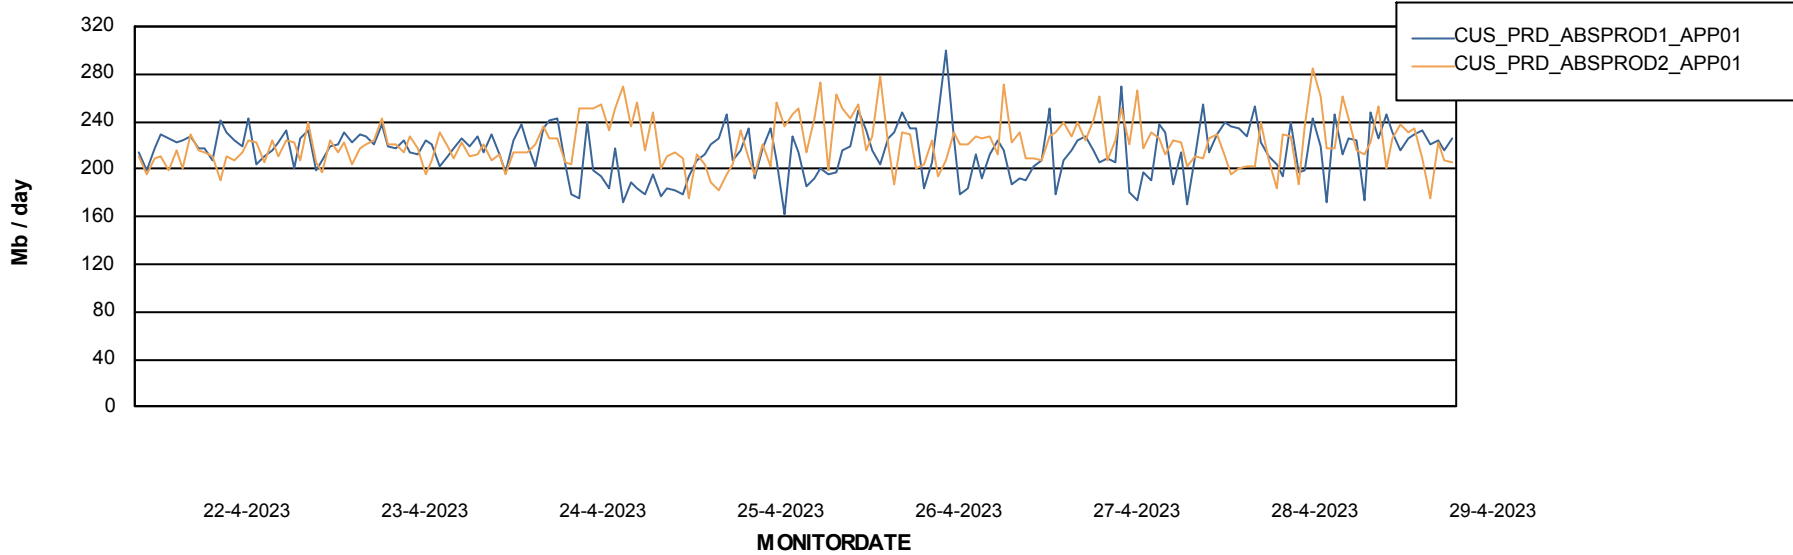

Standby Database Health CUS_Production (24/7)

Recovery lag for last 7 days

Weekly SLA Customer Report

Customer CUS_Production (24/7)
Database ID 131

ABSSolute Application Server Services

Avg memory used per ABS Server Service