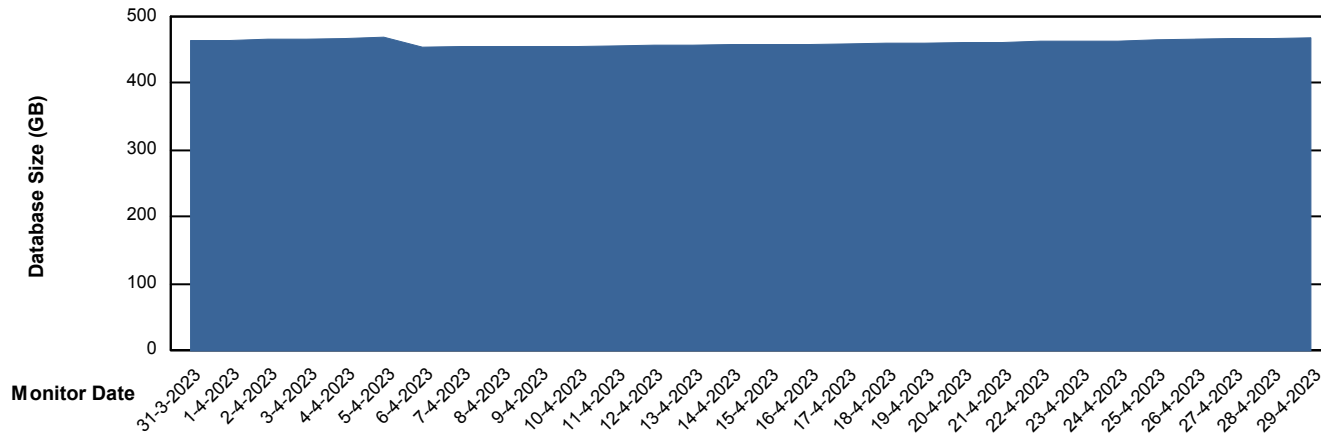

DATABASE SIZE CUS_ProdDB_Primary

Database growth over last month