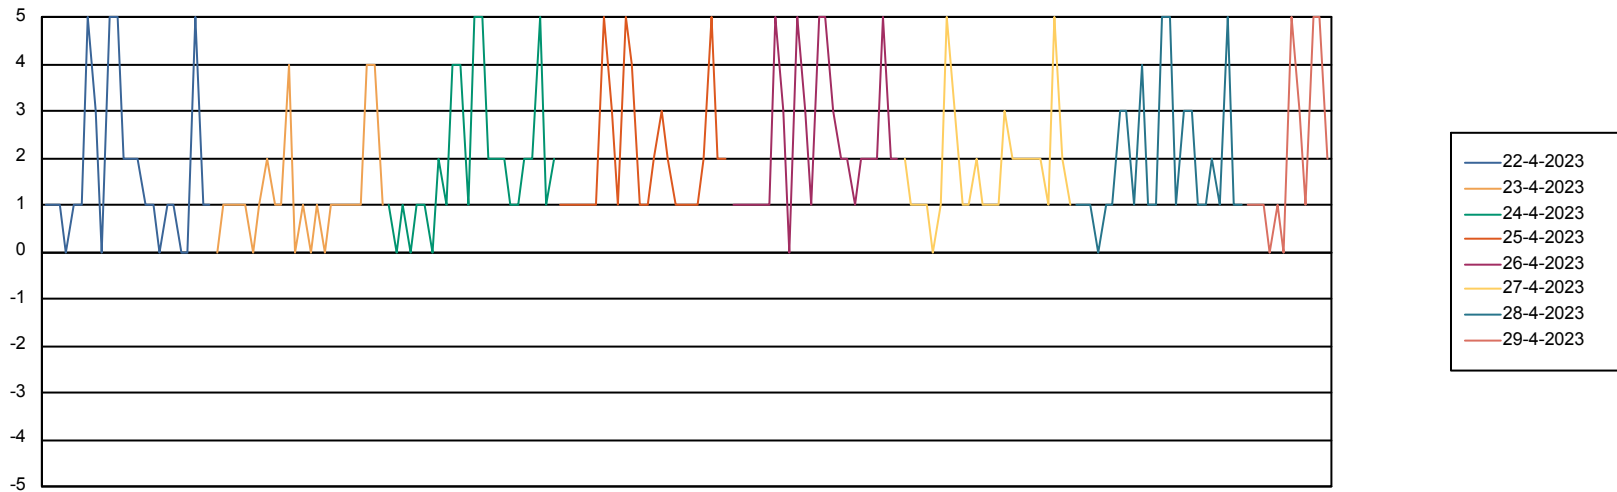

Standby Database Health CUS_Production (24/7)

Recovery lag for last 7 days