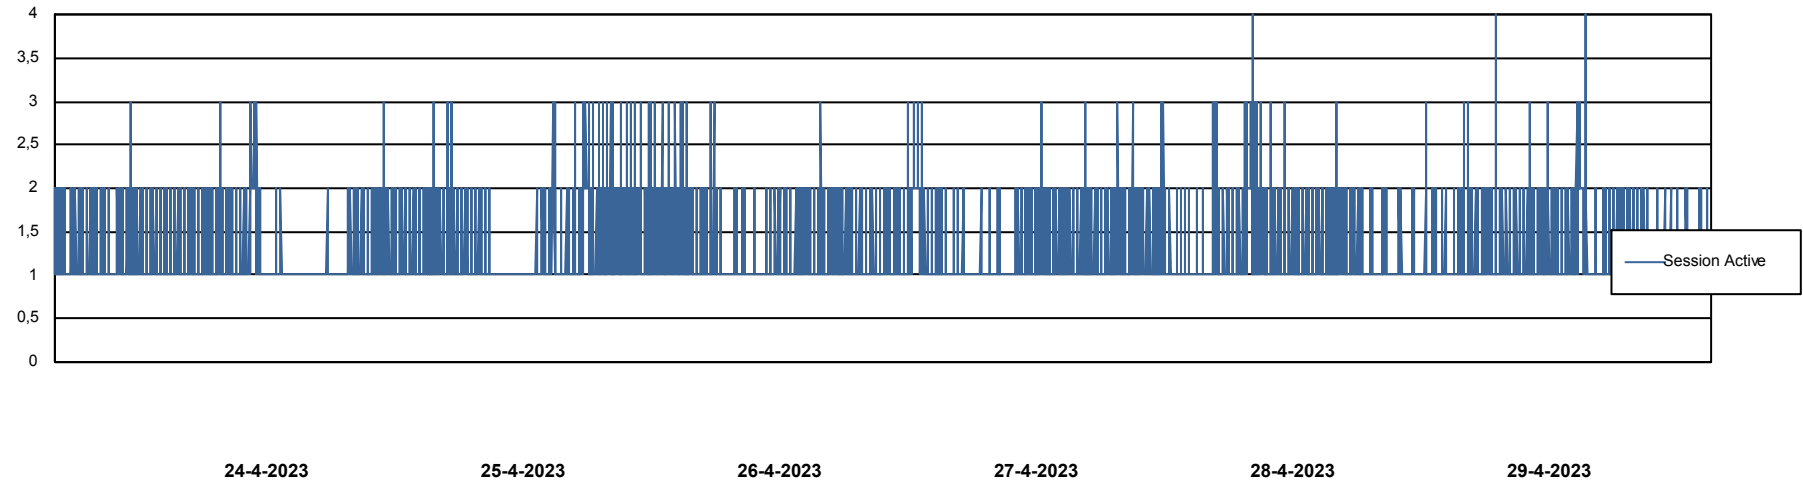

Database Performance CIWDB_Production