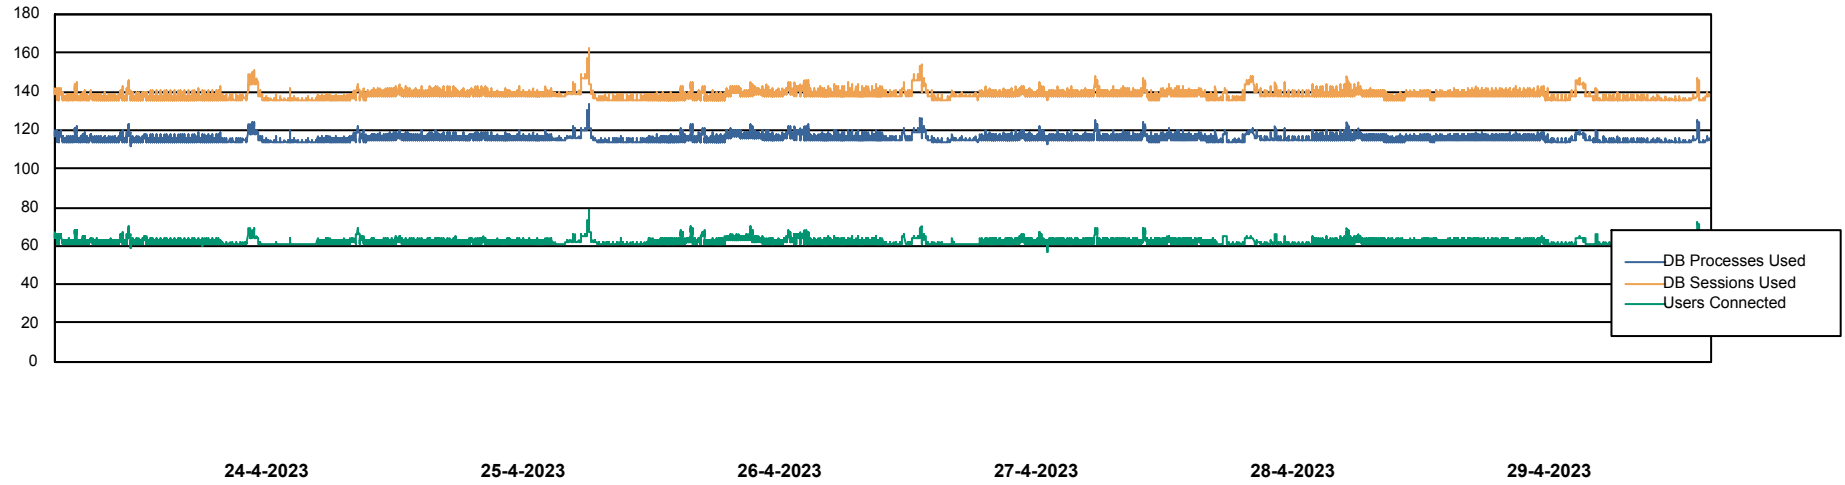

Database Performance CIWDB_Production