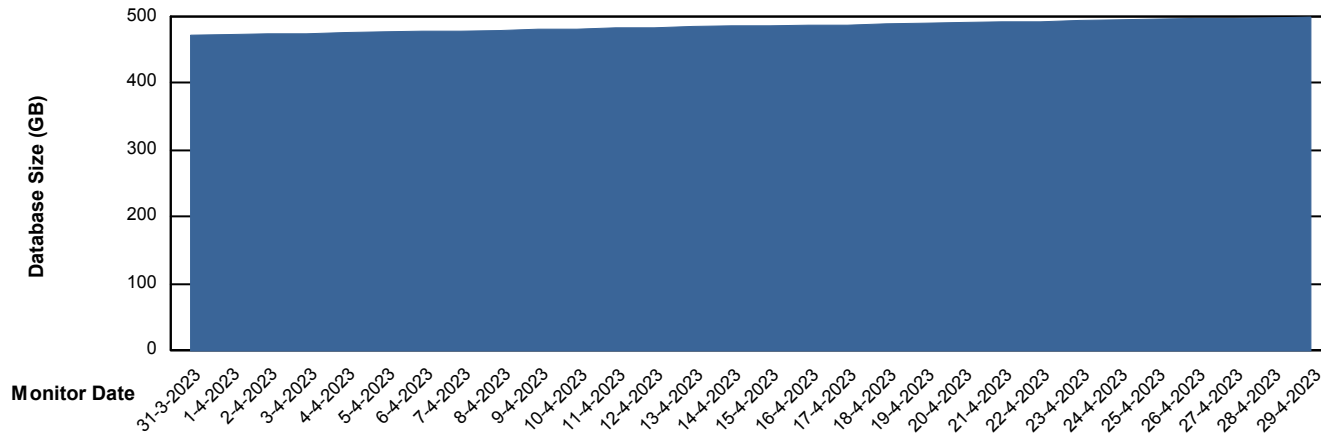

DATABASE SIZE BGG_PRD_DEDC-DB07_DB_Production

Database growth over last month