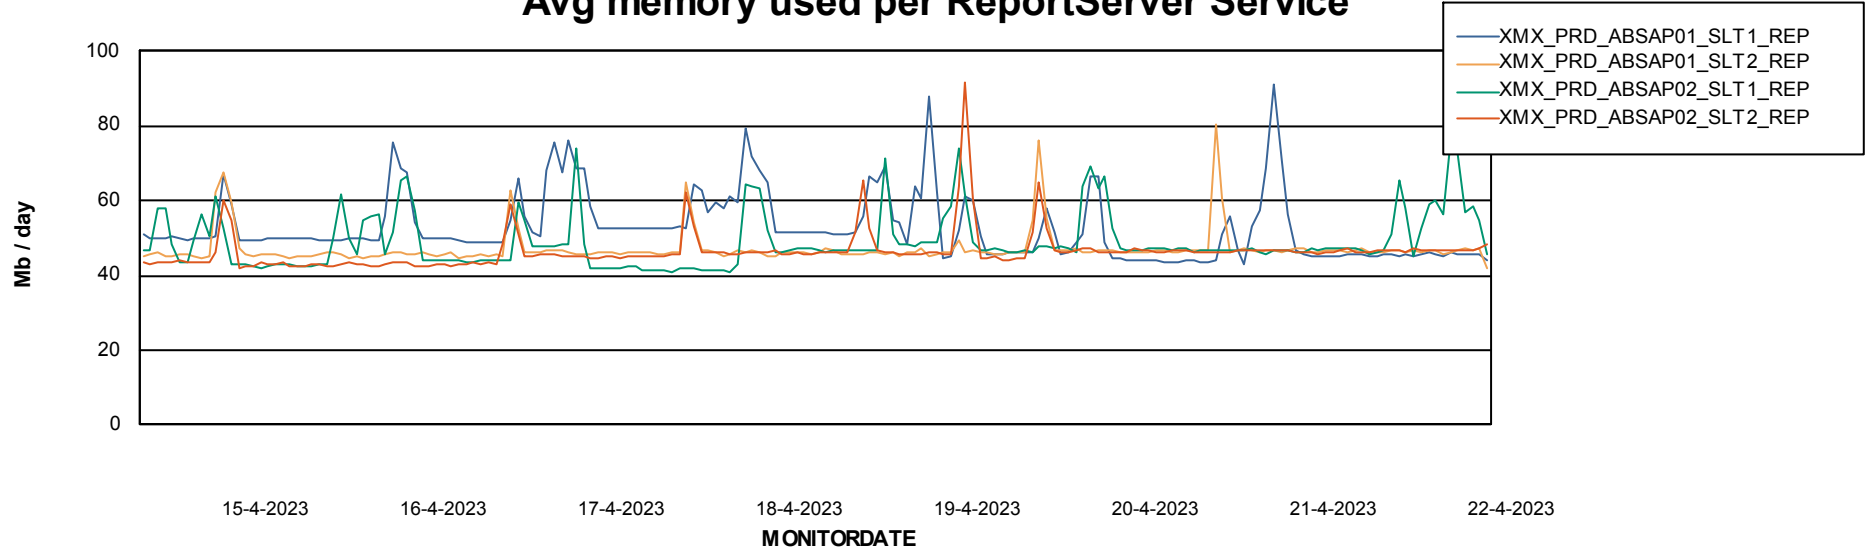

Weekly SLA Customer Report

Customer XMX Production (24/7)
Database ID 146

Standby Database Health XMX Production (24/7)

Recovery lag for last 7 days

Weekly SLA Customer Report

Customer XMX Production (24/7)
Database ID 146

ABSSolute Application Server Services

Avg memory used per ABS Server Service

Avg users per day per ABS server

Weekly SLA Customer Report

Customer XMX Production (24/7)
Database ID 146

ABSSolute Application ReportServer Services

Avg memory used per ReportServer Service

Weekly SLA Customer Report

Customer XMX Production (24/7)
Database ID 146

ABSSolute Web Component Services

Avg memory used per ABS Web component

Weekly SLA Customer Report