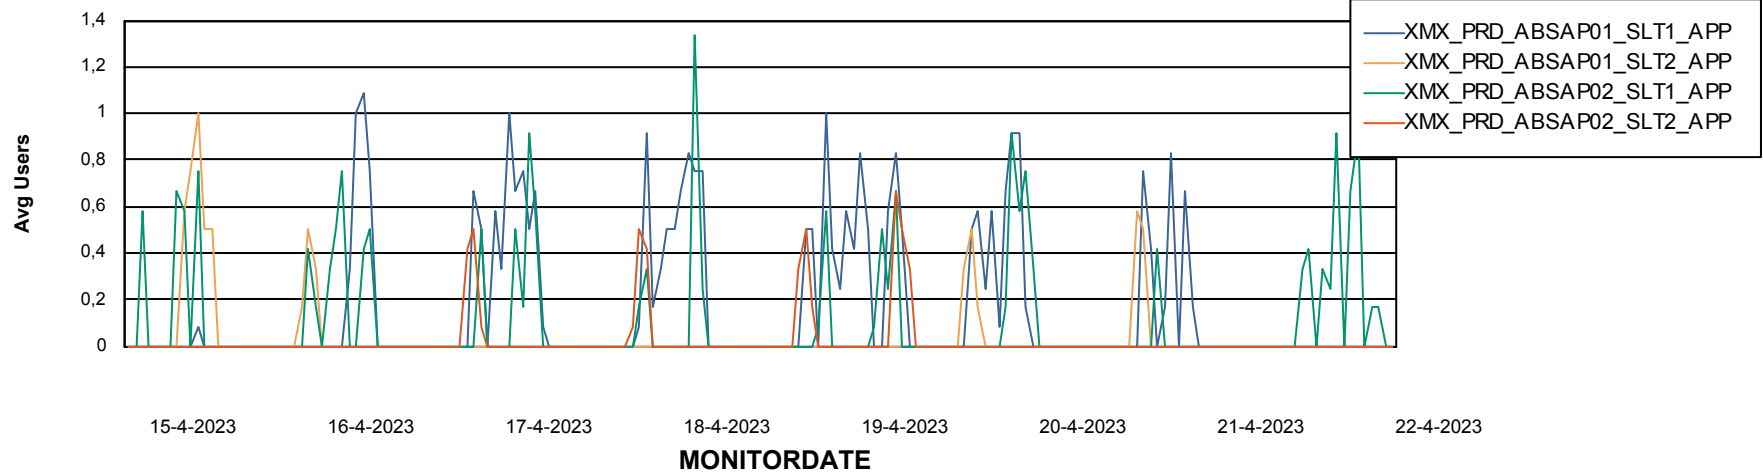

Weekly SLA Customer Report

Customer XMX Production (24/7)
Database ID 146

Standby Database Health XMX Production (24/7)

Recovery lag for last 7 days

Weekly SLA Customer Report

Customer XMX Production (24/7)
Database ID 146

ABSSolute Application Server Services

Avg memory used per ABS Server Service

Avg users per day per ABS server

Weekly SLA Customer Report

Customer XMX Production (24/7)
Database ID 146

ABSSolute Application ReportServer Services