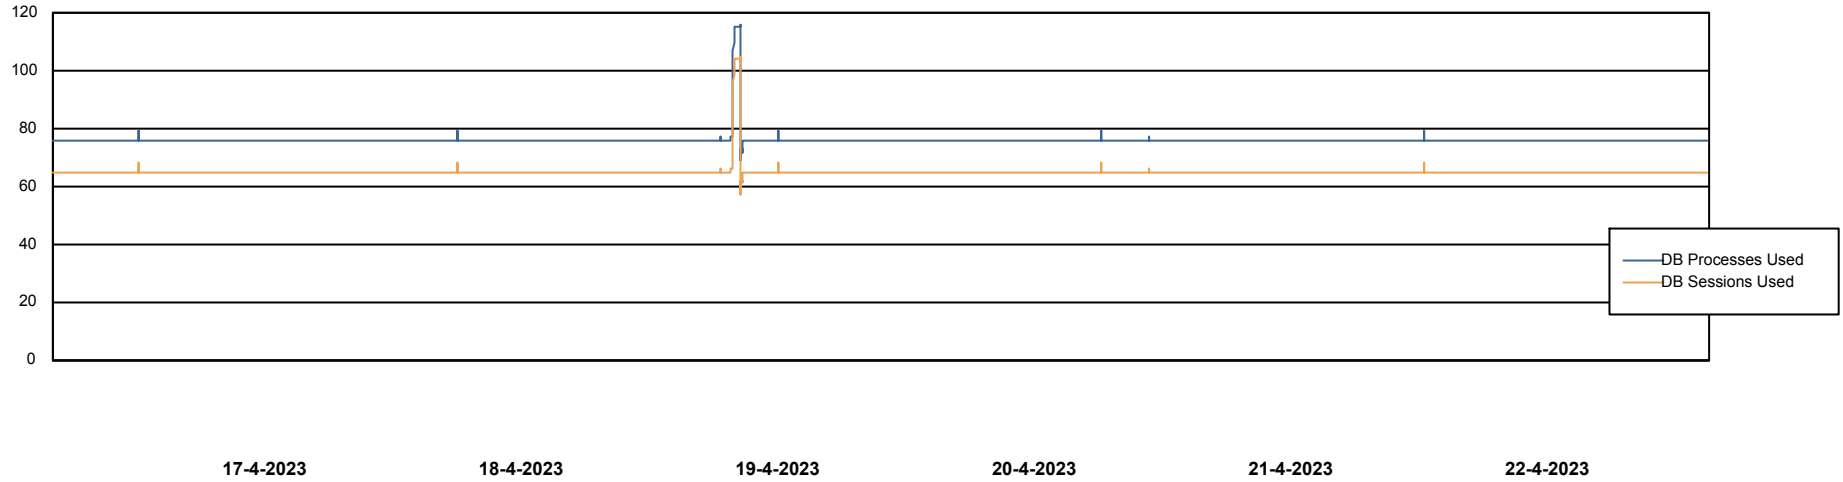

Database Performance XMX_PROD_ABSDB02_SBDB

DB Processes Max 4
DB Processes Max 1,000
DB Processes Max 0