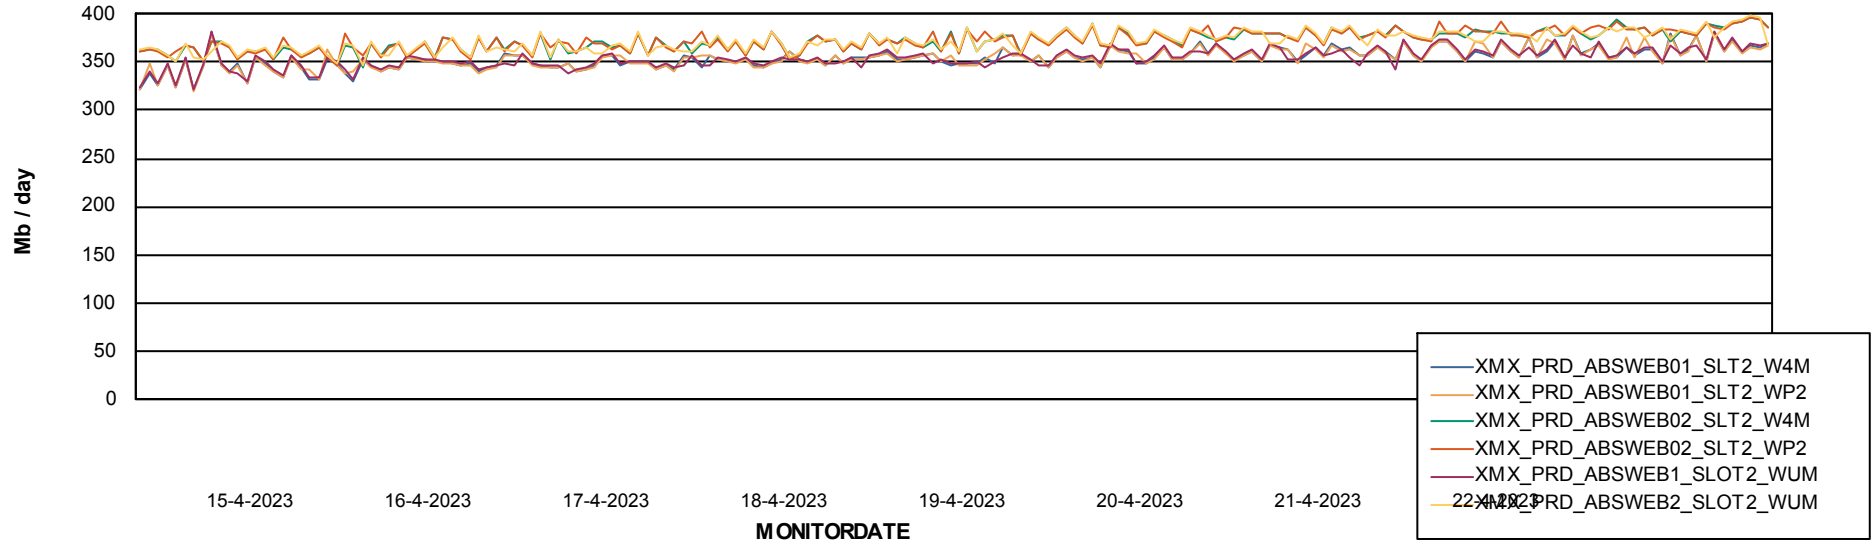

Avg memory used per ReportServer Service

Weekly SLA Customer Report

Customer XMX Production (24/7)
Database ID 146

ABSSolute Web Component Services

Avg memory used per ABS Web component

Weekly SLA Customer Report