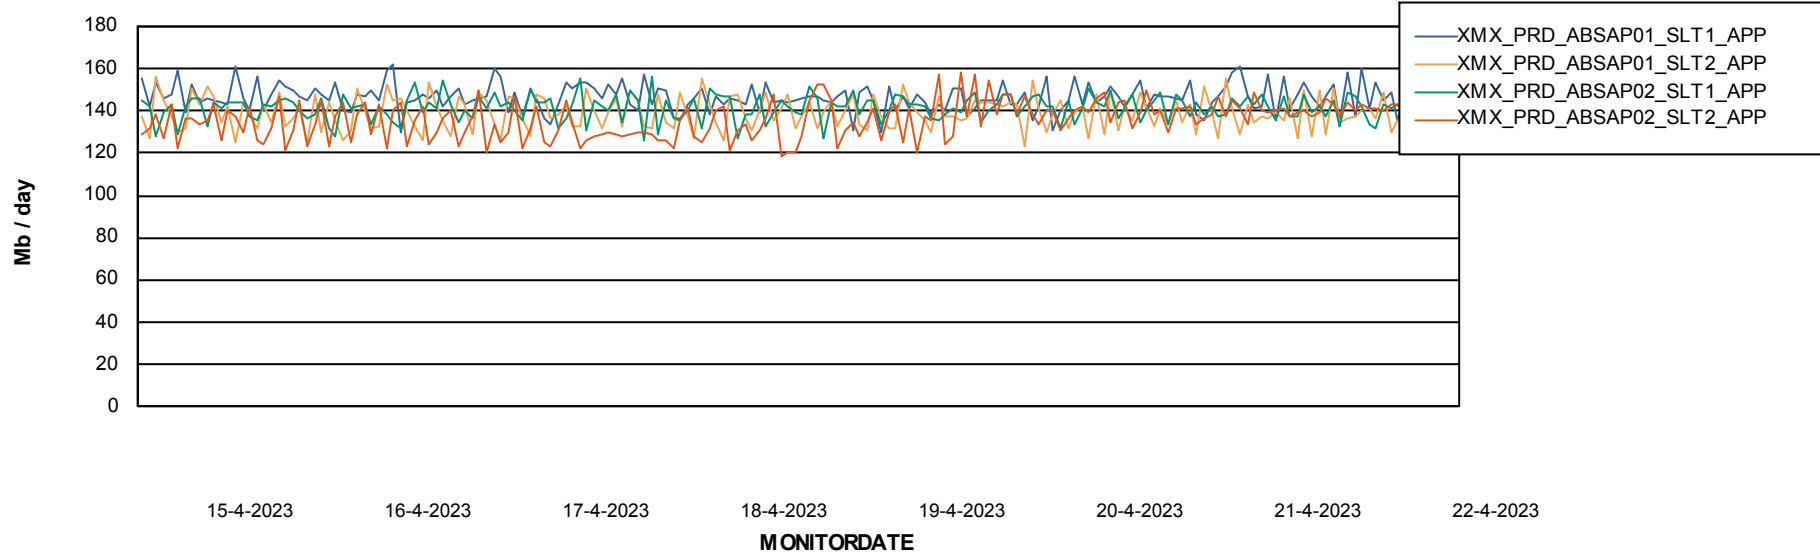

ABSSolute Application Server Services

Avg memory used per ABS Server Service