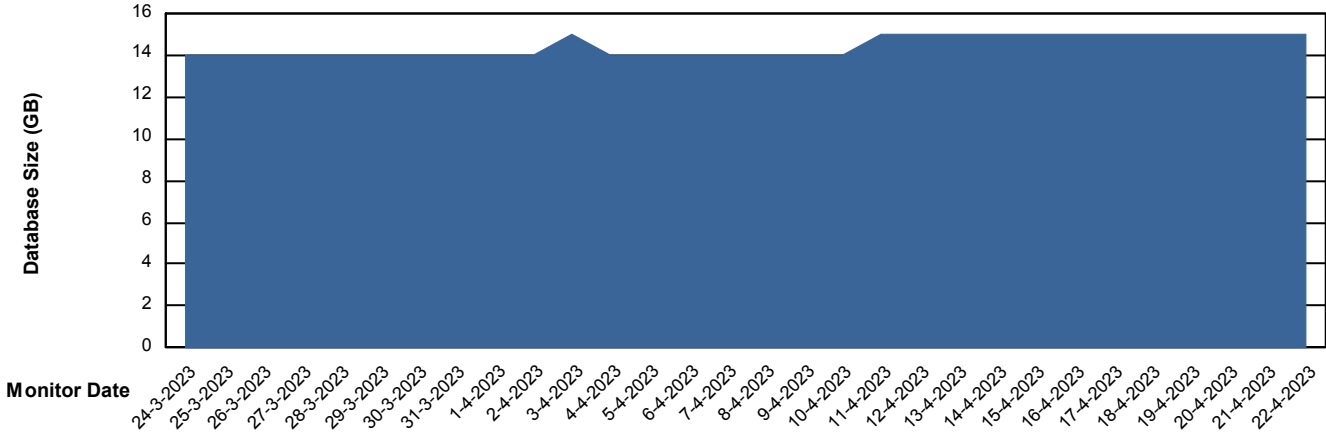

Weekly SLA Customer Report

Customer XMX Production (24/7)
Database ID 146

Database Performance XMX_PROD_ABSDB01_PRDB

Weekly SLA Customer Report

Customer XMX Production (24/7)
Database ID 146

Database Performance XMX_PROD_ABSDB02_SBDB

DB Processes Max 4
DB Processes Max 1,000
DB Processes Max 0

Weekly SLA Customer Report

Customer XMX Production (24/7)
 Database ID 146

DATABASE SIZE XMX_PROD_ABSDB01_PRDB

Database growth over last month

Database Tablespace XMX_PROD_ABSDB01_PRDB