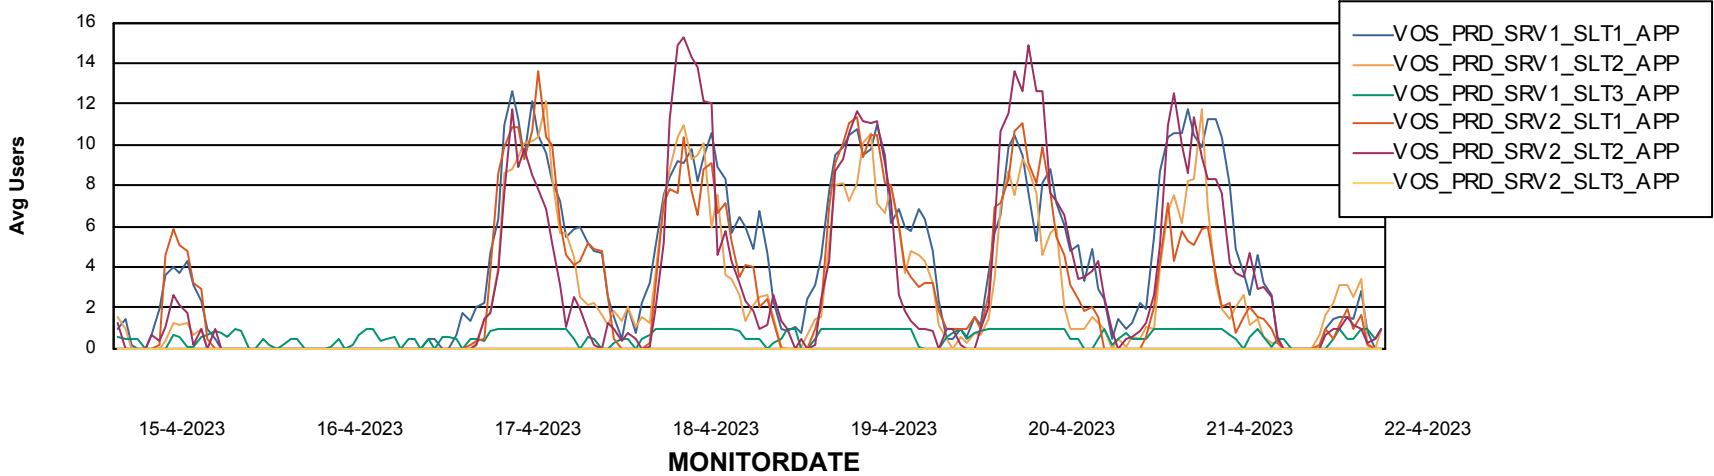

Weekly SLA Customer Report

Customer VOS_Production
Database ID 143

ABSSolute Application Server Services

Avg memory used per ABS Server Service

Avg users per day per ABS server

Weekly SLA Customer Report

Customer VOS_Production
Database ID 143