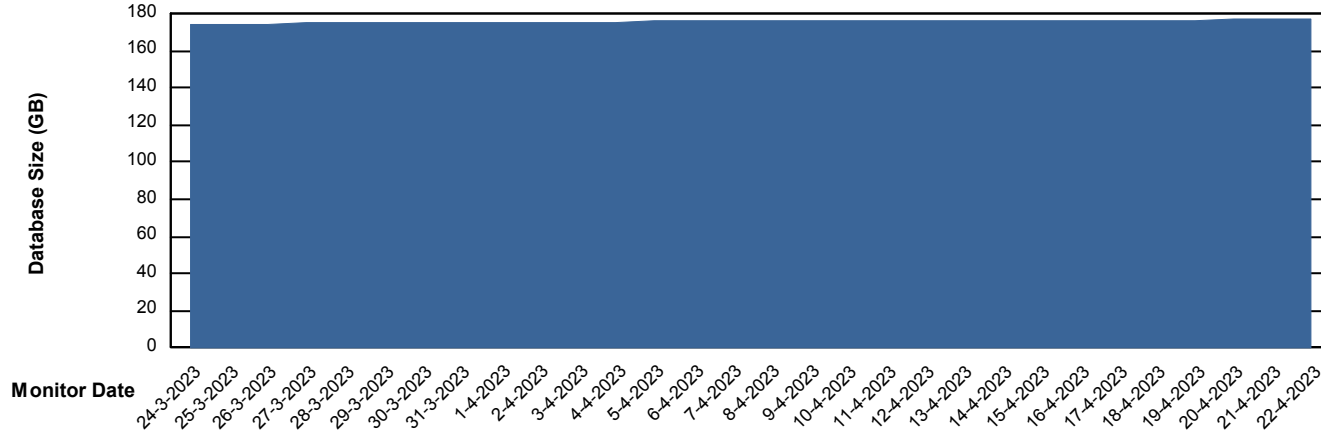

Customer VOS_Production
Database ID 143

Database Performance VOSDB_Standby

DB Processes Max 1,000

Weekly SLA Customer Report

Customer VOS_Production
Database ID 143

DATABASE SIZE VOSDB_BI

Database growth over last month