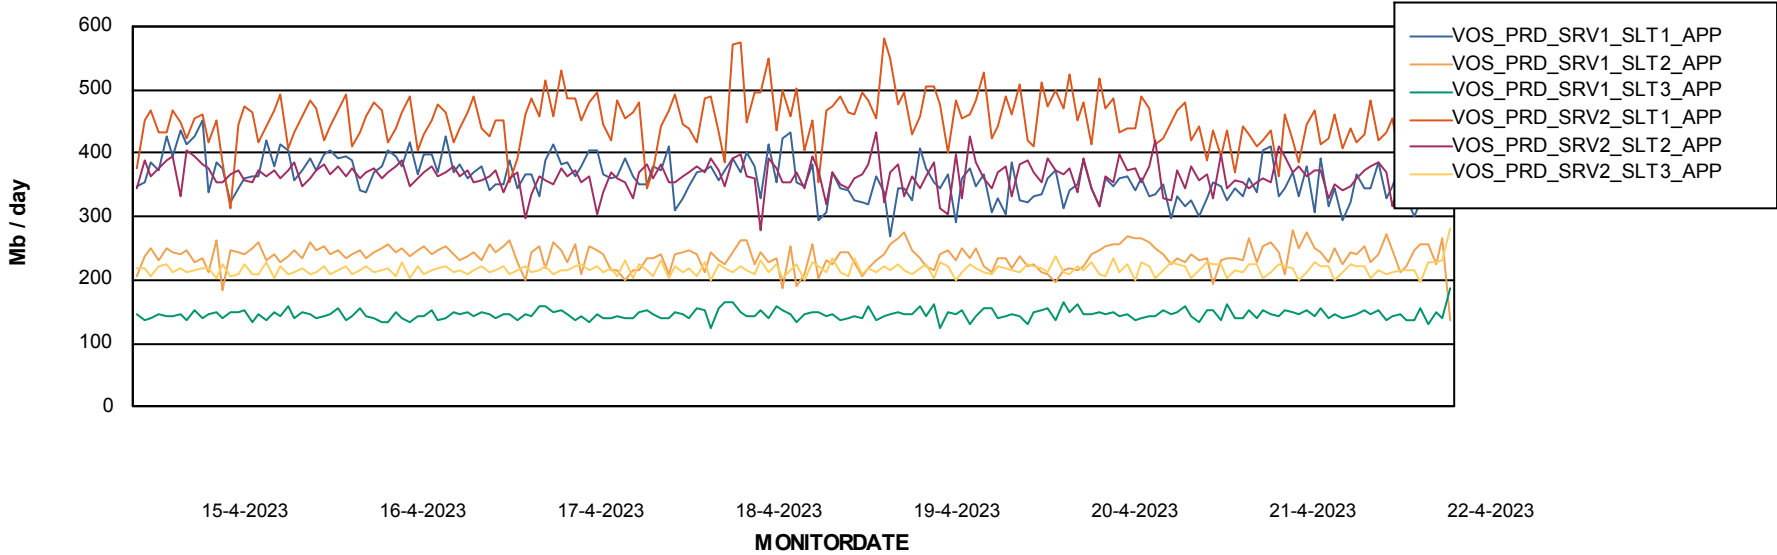

ABSSolute Application Server Services

Avg memory used per ABS Server Service