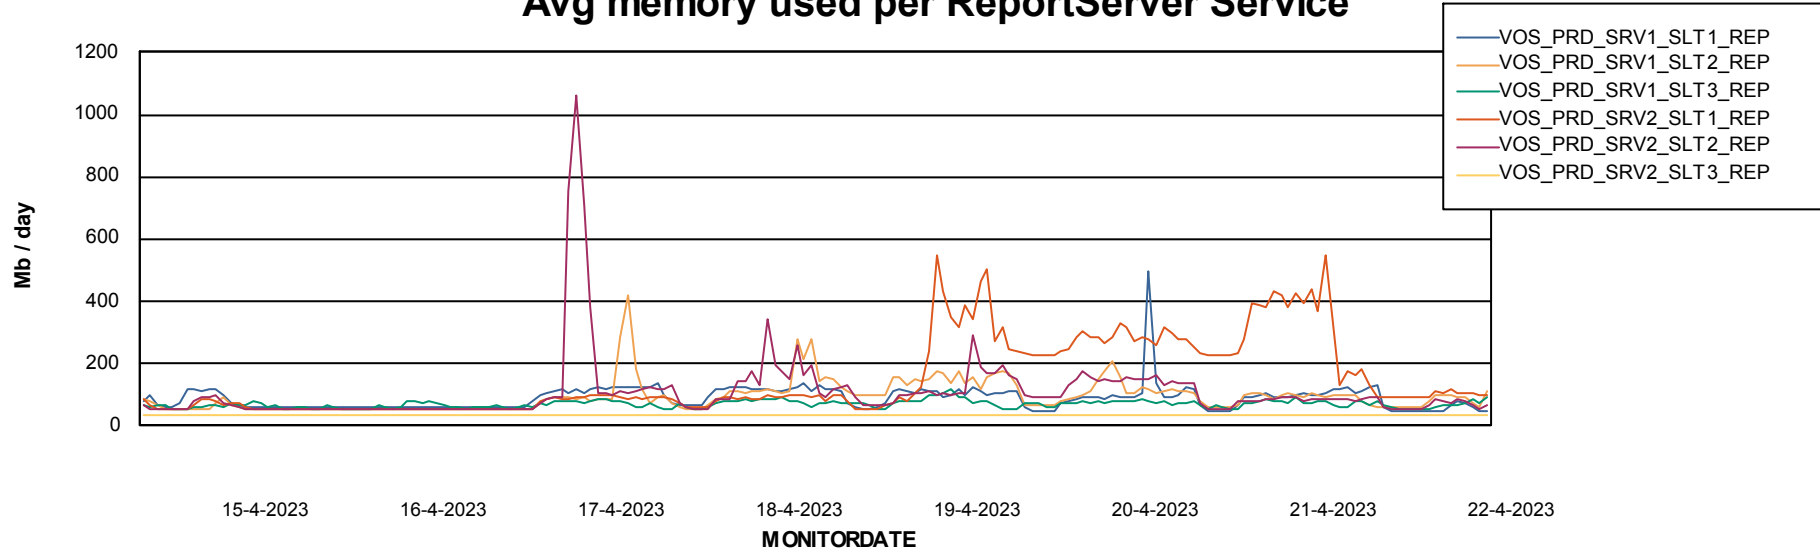

ABSSolute Application ReportServer Services

Avg memory used per ReportServer Service