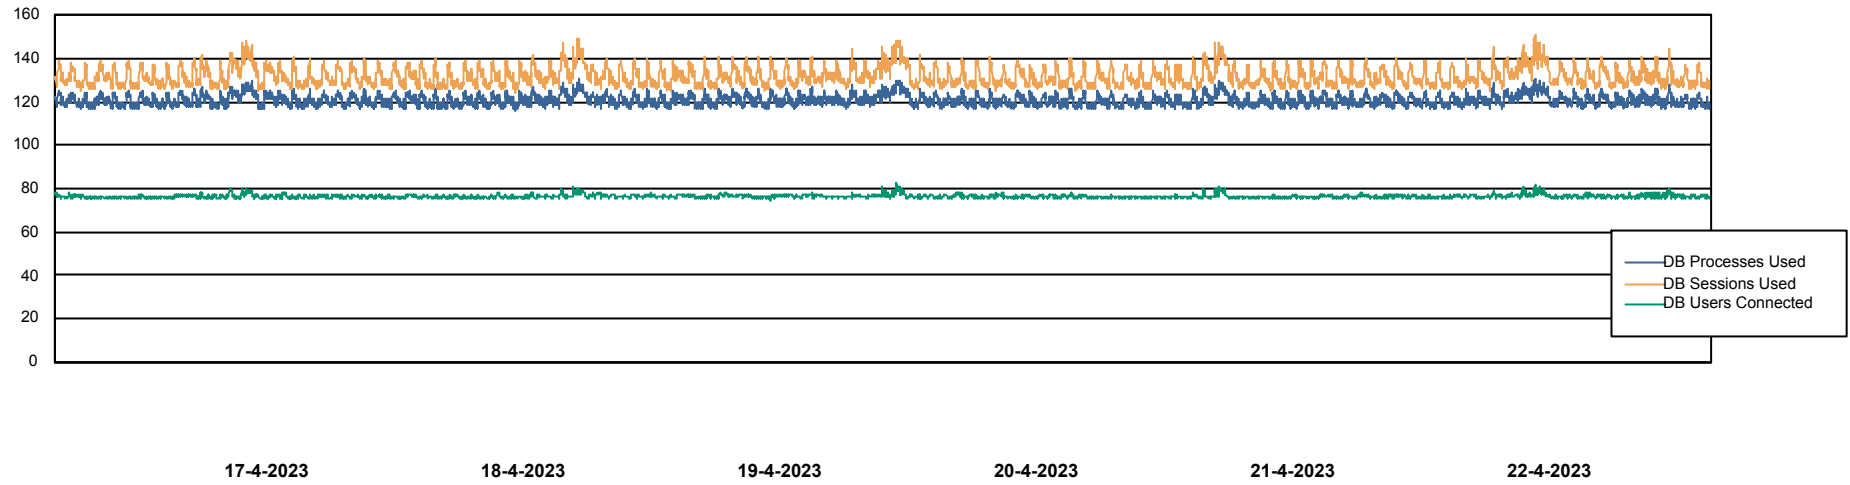

Database Performance VOSDB_BI