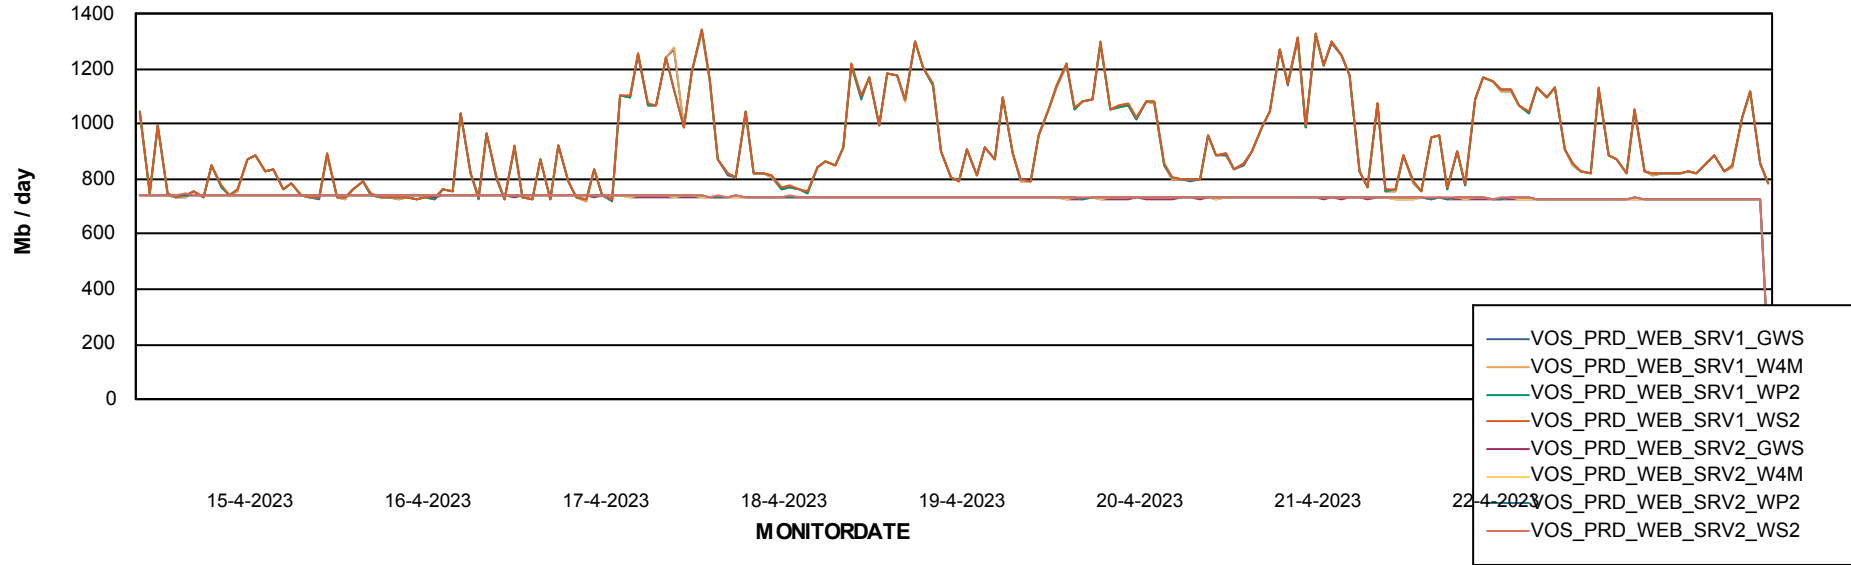

ABSSolute Application ReportServer Services

Avg memory used per ReportServer Service

Weekly SLA Customer Report

Customer VOS_Production
Database ID 143

ABSSolute Web Component Services

Avg memory used per ABS Web component