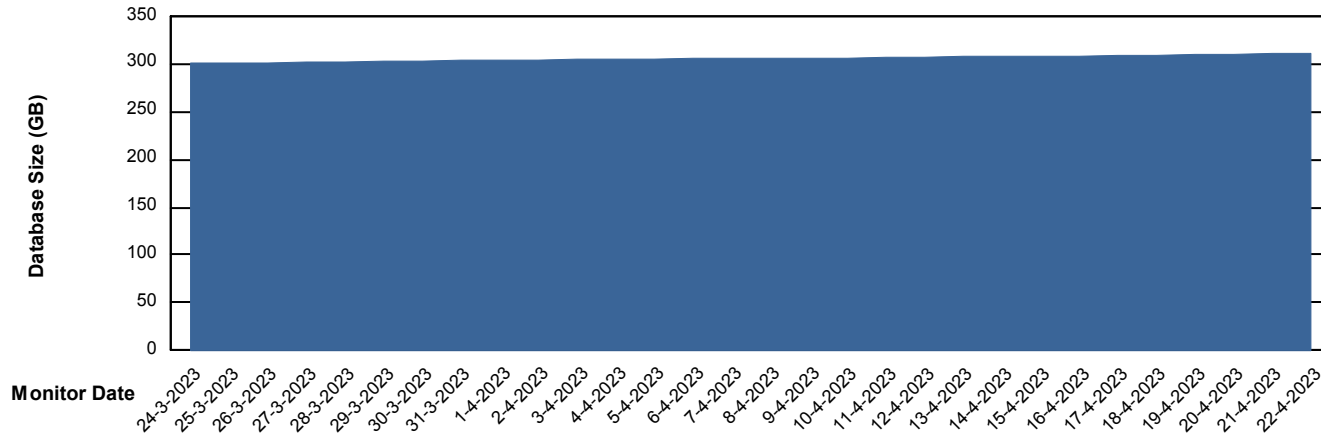

DATABASE SIZE VOSDB_Production

Database growth over last month