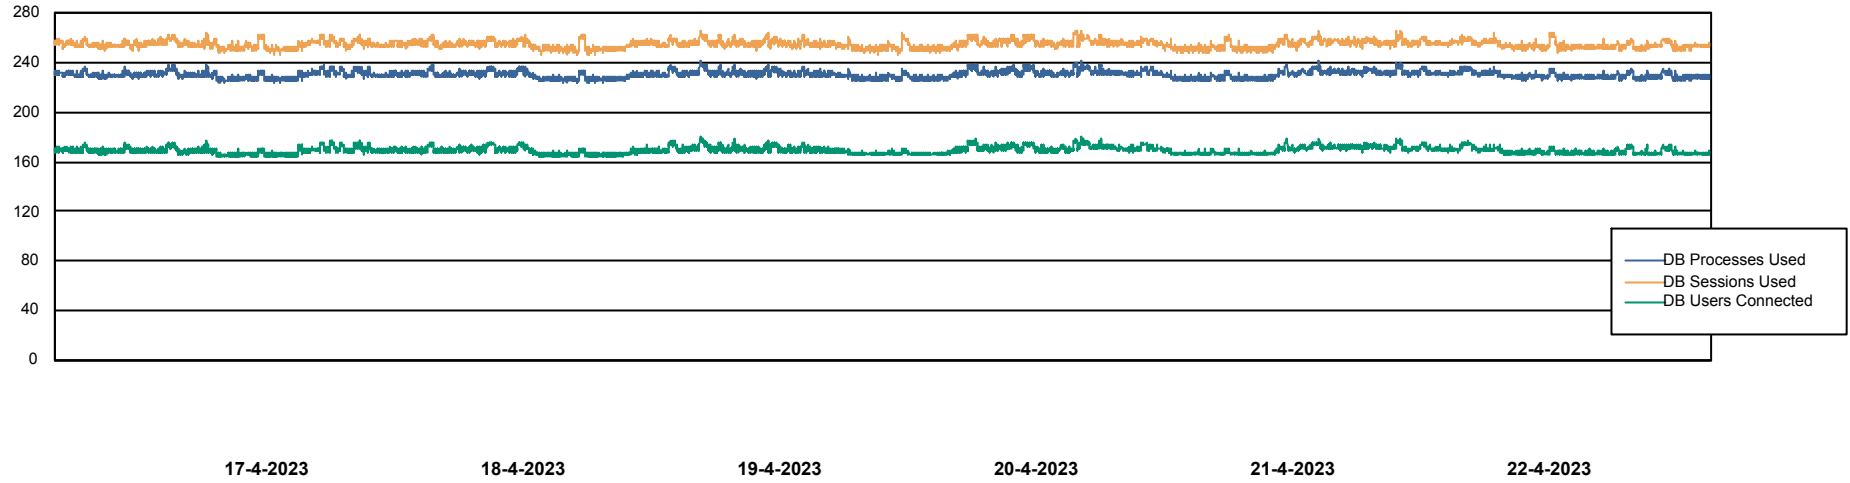

Weekly SLA Customer Report

Customer VOS_Production
Database ID 143

Database Performance VOSDB_BI

Weekly SLA Customer Report

Customer VOS_Production
Database ID 143

Database Performance VOSDB_Production

Weekly SLA Customer Report