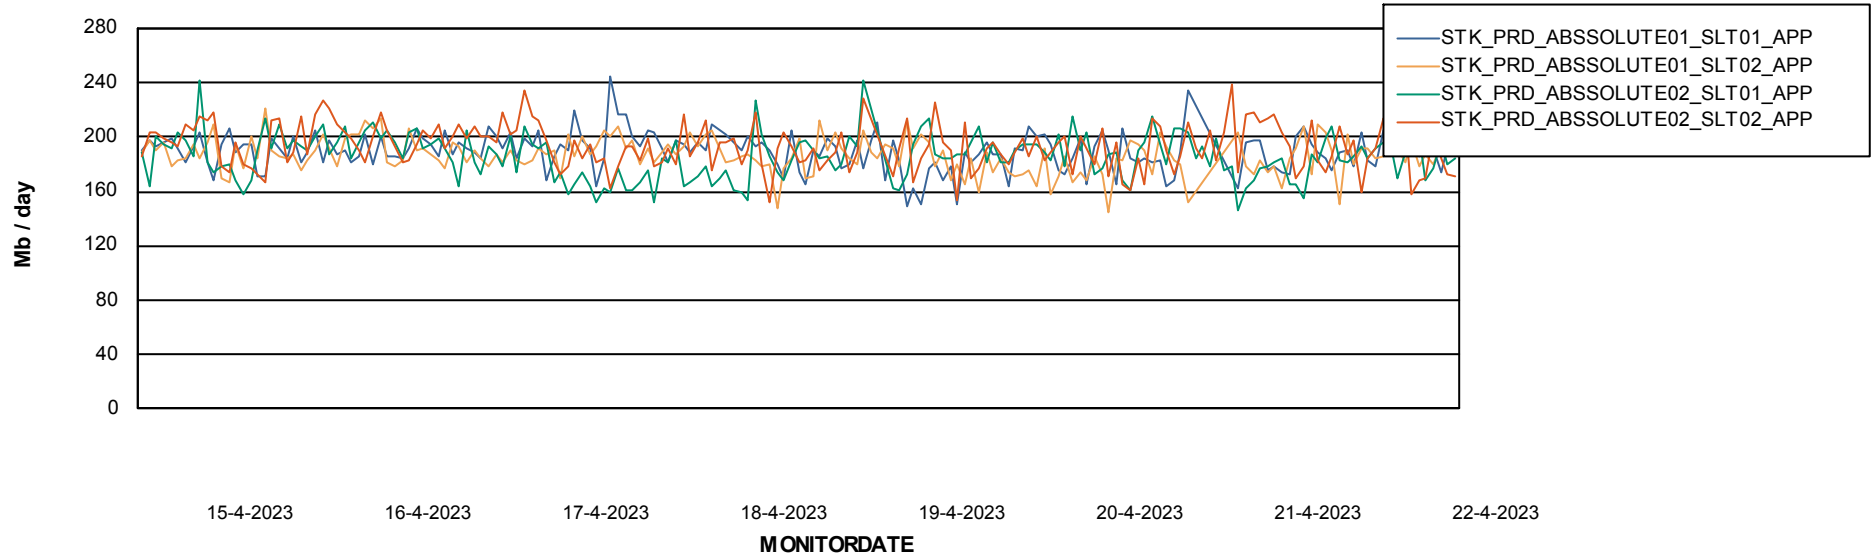

ABSSolute Application Server Services

Avg memory used per ABS Server Service