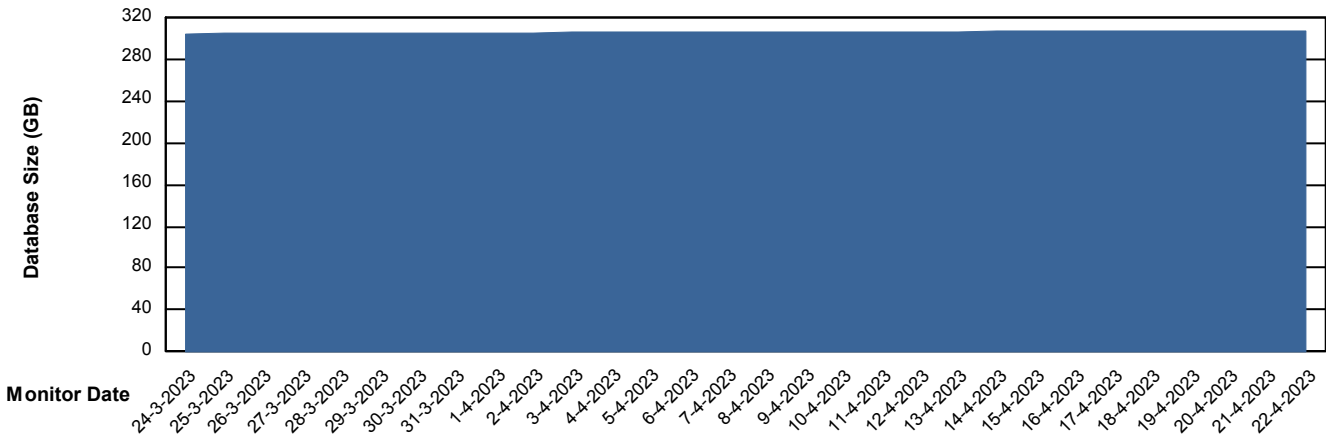

DATABASE SIZE STKDB_Production

Database growth over last month