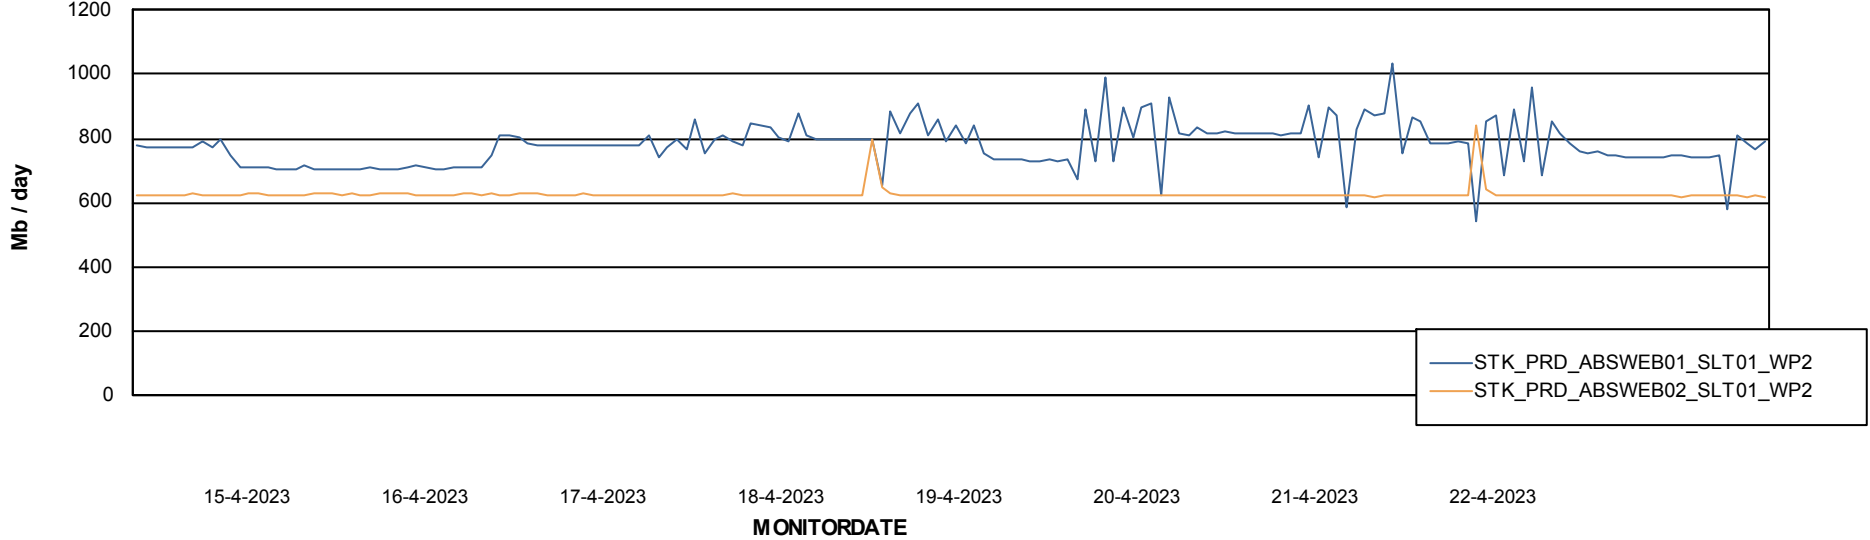

ABSSolute Web Component Services

Avg memory used per ABS Web component