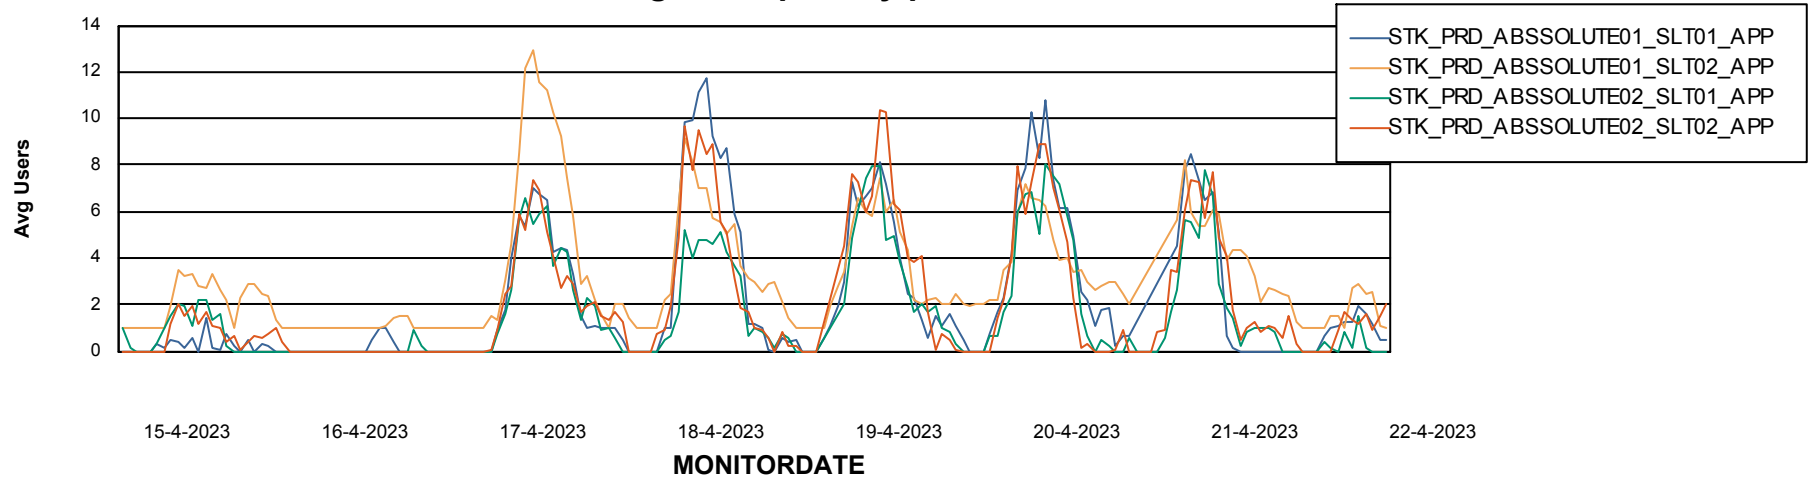

Avg users per day per ABS server