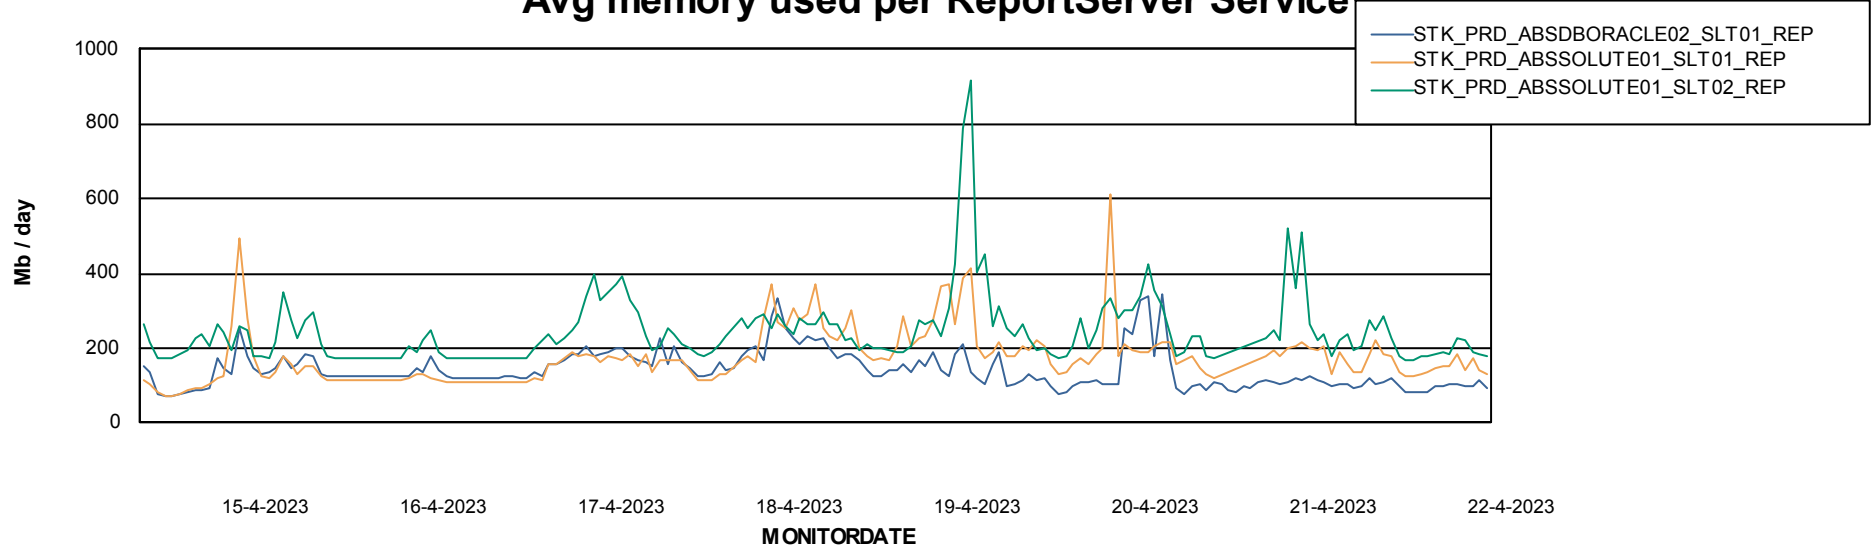

Avg memory used per ABS Server Service

Avg users per day per ABS server

Weekly SLA Customer Report

Customer STK_Production
Database ID 82

ABSSolute Application ReportServer Services

Avg memory used per ReportServer Service