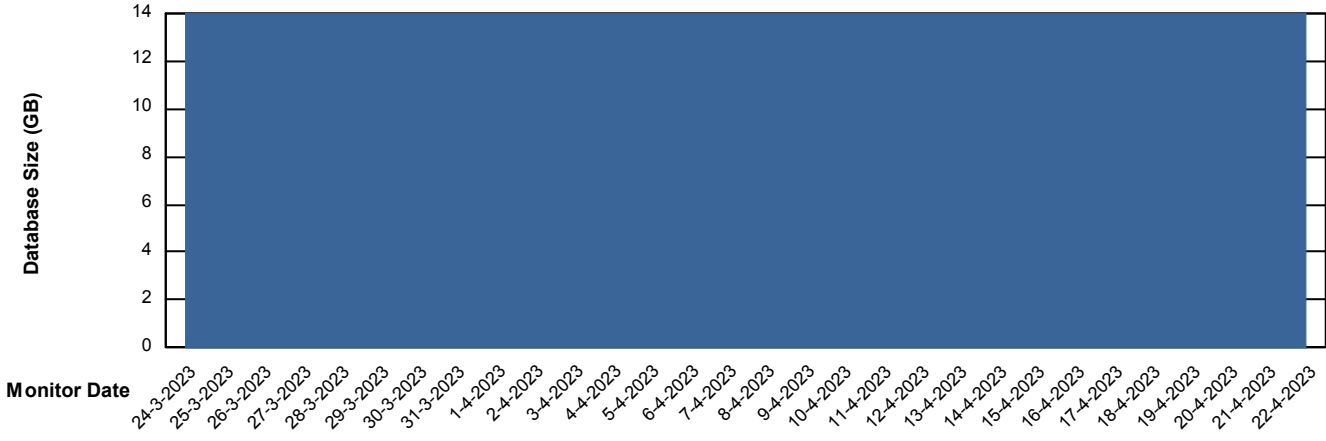

DB Processes Max 500

Weekly SLA Customer Report

Customer SPI_Production
 Database ID 49

DATABASE SIZE SPIDB_Production

Database growth over last month

Database Tablespace SPIDB_Production

Date	Tablespace Name	Filesize (Gb)	Usedsize (Gb)	Percentage free
22-4-2023	ABSDATA	5	3	47
	INDX	8	4	45
21-4-2023	ABSDATA	5	3	47
	INDX	8	4	45
20-4-2023	ABSDATA	5	3	47
	INDX	8	4	45
19-4-2023	ABSDATA	5	3	47
	INDX	8	4	45
18-4-2023	ABSDATA	5	3	47
	INDX	8	4	45
17-4-2023	ABSDATA	5	3	47
	INDX	8	4	45
16-4-2023	ABSDATA	5	3	47
	INDX	8	4	45