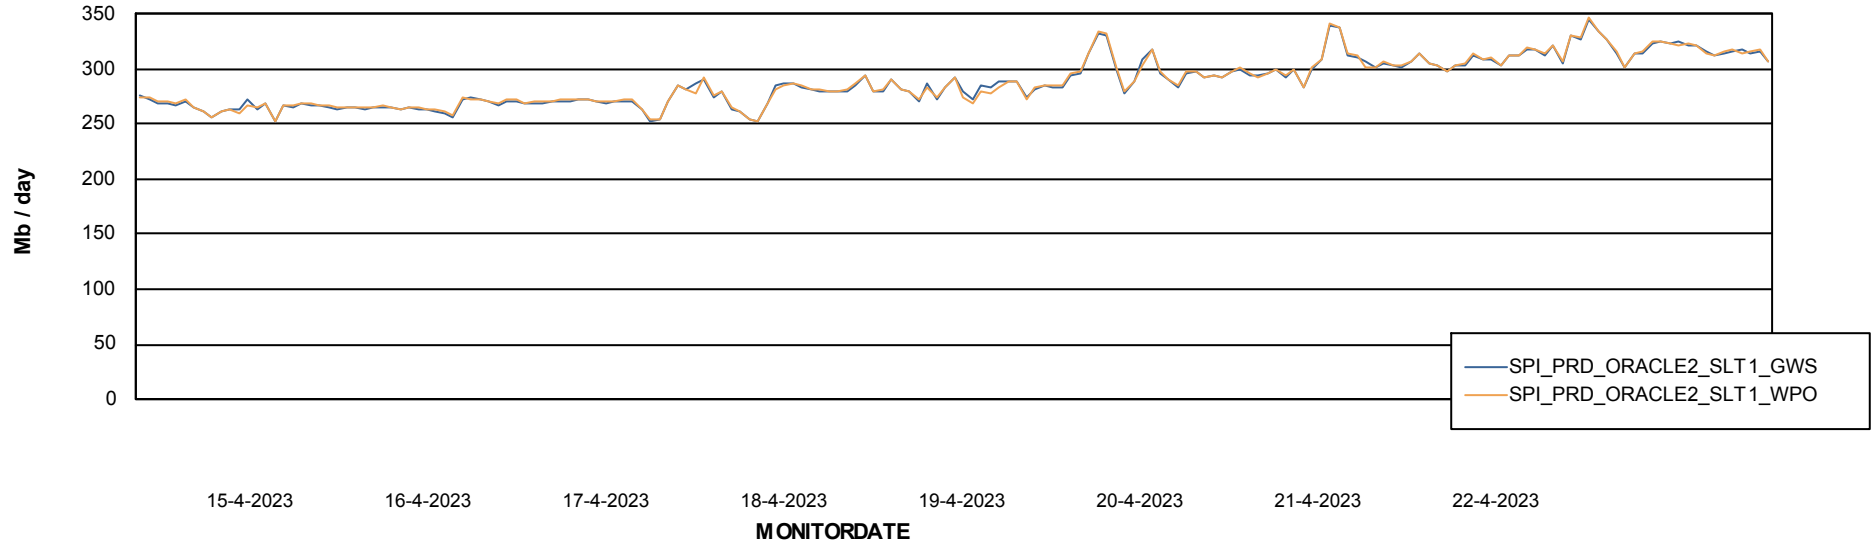

ABSSolute Application ReportServer Services

Avg memory used per ReportServer Service

Weekly SLA Customer Report

Customer SPI_Production
Database ID 49

ABSSolute Web Component Services

Avg memory used per ABS Web component