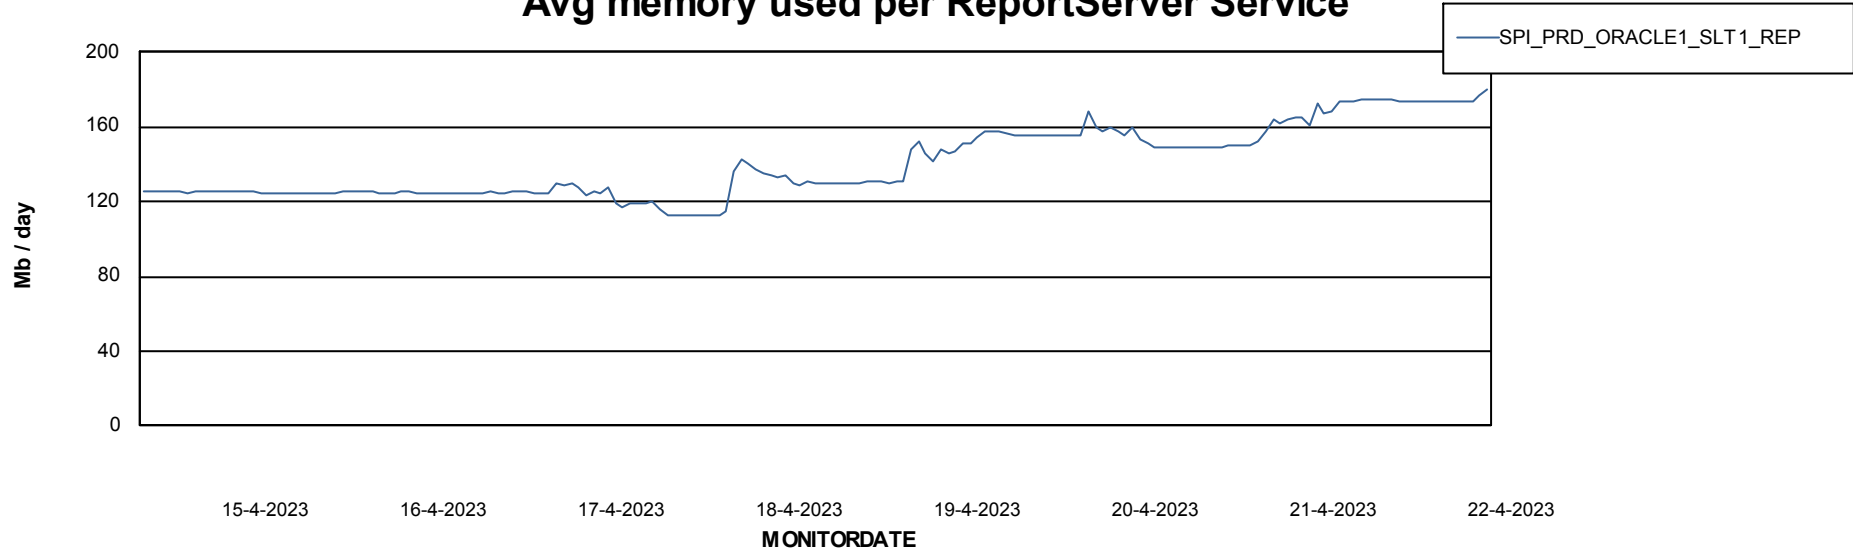

ABSSolute Application ReportServer Services

Avg memory used per ReportServer Service