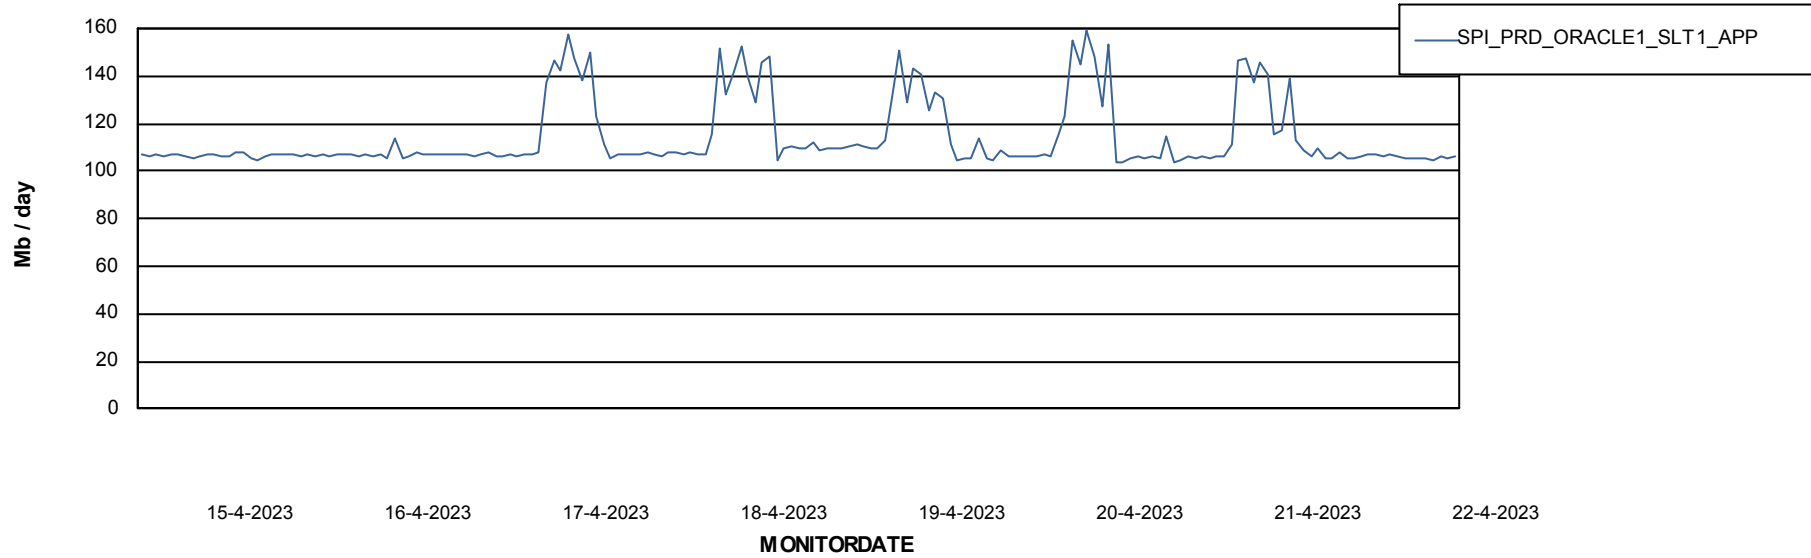

Weekly SLA Customer Report

Customer SPI_Production
Database ID 49

Database Performance SPIDB_Production

DB Processes Max 500

Weekly SLA Customer Report

Customer SPI_Production
Database ID 49

Database Performance SPIDB_Standby

DB Processes Max 500

Weekly SLA Customer Report

Customer SPI_Production
 Database ID 49

DATABASE SIZE SPIDB_Production

Database growth over last month

Database Tablespace SPIDB_Production

Date	Tablespace Name	Filesize (Gb)	Usedsize (Gb)	Percentage free
22-4-2023	ABSDATA	5	3	47
	INDX	8	4	45
21-4-2023	ABSDATA	5	3	47
	INDX	8	4	45
20-4-2023	ABSDATA	5	3	47
	INDX	8	4	45
19-4-2023	ABSDATA	5	3	47
	INDX	8	4	45
18-4-2023	ABSDATA	5	3	47
	INDX	8	4	45
17-4-2023	ABSDATA	5	3	47
	INDX	8	4	45
16-4-2023	ABSDATA	5	3	47
	INDX	8	4	45

Weekly SLA Customer Report

Customer SPI_Production
Database ID 49

ABSSolute Application Server Services

Avg memory used per ABS Server Service

Avg users per day per ABS server

Weekly SLA Customer Report

Customer SPI_Production
Database ID 49