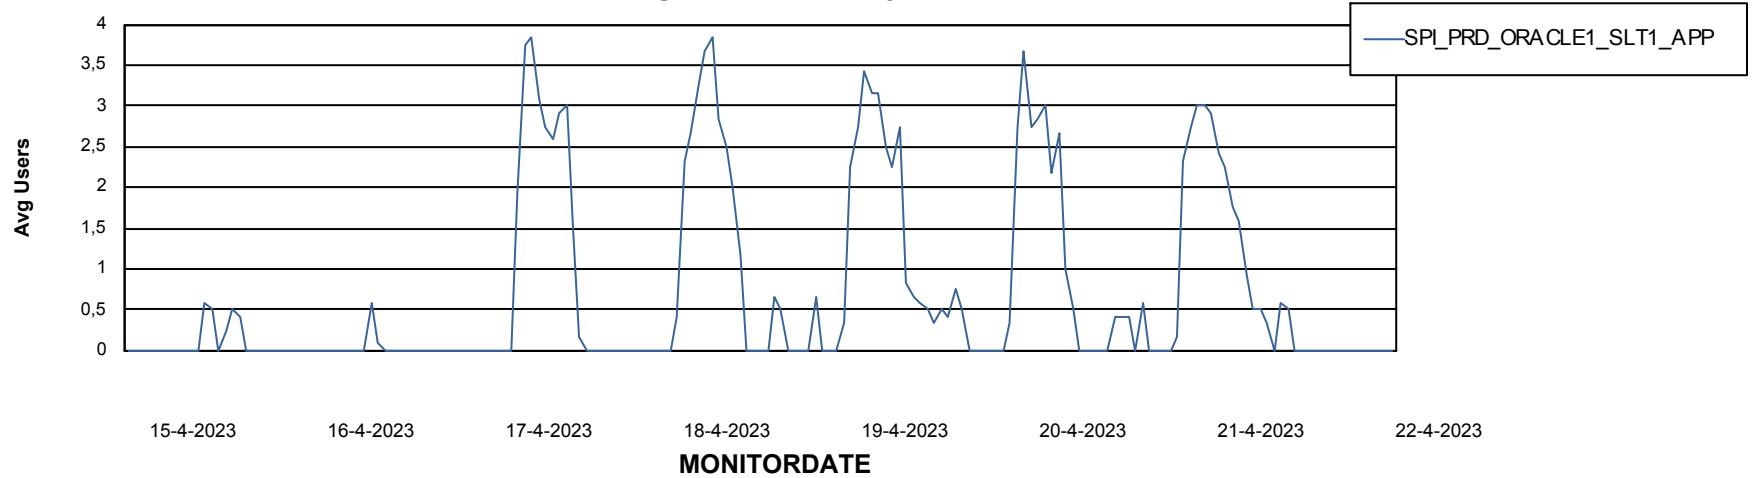

Weekly SLA Customer Report

Customer SPI_Production
Database ID 49

ABSSolute Application Server Services

Avg memory used per ABS Server Service

Avg users per day per ABS server

Weekly SLA Customer Report

Customer SPI_Production
Database ID 49