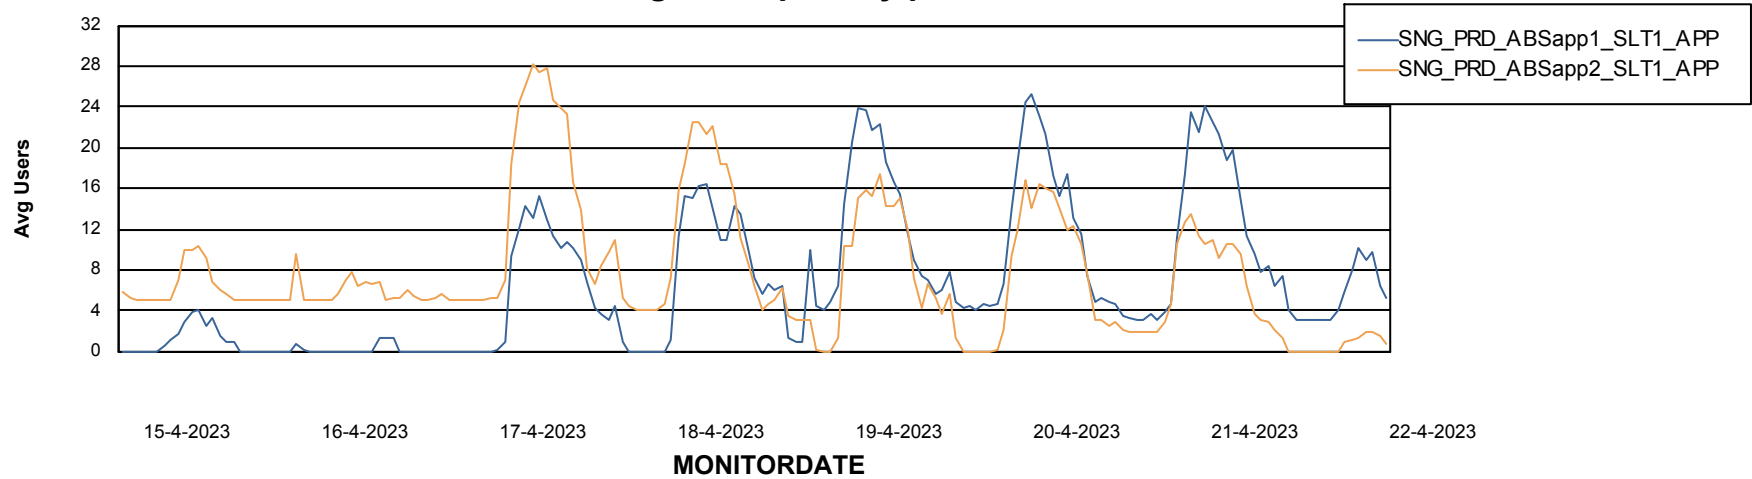

Database Performance SNG_PRD_ORACLE1

Weekly SLA Customer Report

Customer SNG_Production
 Database ID 70

DATABASE SIZE SNG_PRD_ORACLE1

Database growth over last month

Database Tablespace SNG_PRD_ORACLE1

Date	Tablespace Name	Filesize (Gb)	Usedsize (Gb)	Percentage free
22-4-2023	ABSDATA	54	38	29
	INDX	124	103	17
21-4-2023	ABSDATA	54	38	29
	INDX	124	103	17
20-4-2023	ABSDATA	54	38	29
	INDX	124	103	17
19-4-2023	ABSDATA	54	38	29
	INDX	124	103	17
18-4-2023	ABSDATA	54	38	29
	INDX	124	103	17
17-4-2023	ABSDATA	54	38	29
	INDX	124	103	17
16-4-2023	ABSDATA	54	38	29
	INDX	124	103	17

Weekly SLA Customer Report

Customer SNG_Production
Database ID 70

ABSSolute Application Server Services

Avg memory used per ABS Server Service

Avg users per day per ABS server

Weekly SLA Customer Report

Customer SNG_Production
Database ID 70