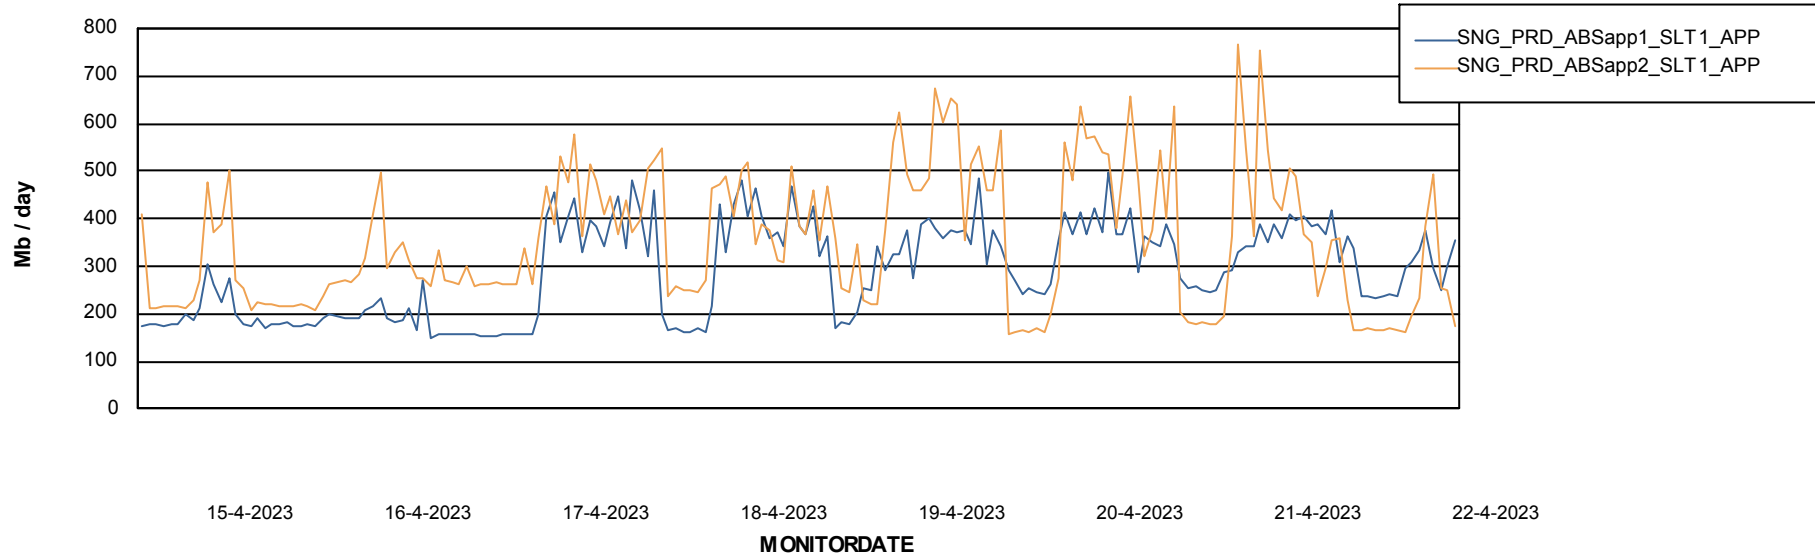

Database Performance SNG_PRD_ORACLE1

Weekly SLA Customer Report

Customer SNG_Production
 Database ID 70

DATABASE SIZE SNG_PRD_ORACLE1

Database growth over last month

Database Tablespace SNG_PRD_ORACLE1

Date	Tablespace Name	Filesize (Gb)	Usedsize (Gb)	Percentage free
22-4-2023	ABSDATA	54	38	29
	INDX	124	103	17
21-4-2023	ABSDATA	54	38	29
	INDX	124	103	17
20-4-2023	ABSDATA	54	38	29
	INDX	124	103	17
19-4-2023	ABSDATA	54	38	29
	INDX	124	103	17
18-4-2023	ABSDATA	54	38	29
	INDX	124	103	17
17-4-2023	ABSDATA	54	38	29
	INDX	124	103	17
16-4-2023	ABSDATA	54	38	29
	INDX	124	103	17

Weekly SLA Customer Report

Customer SNG_Production
Database ID 70

ABSSolute Application Server Services

Avg memory used per ABS Server Service

Avg users per day per ABS server

Weekly SLA Customer Report

Customer SNG_Production
Database ID 70