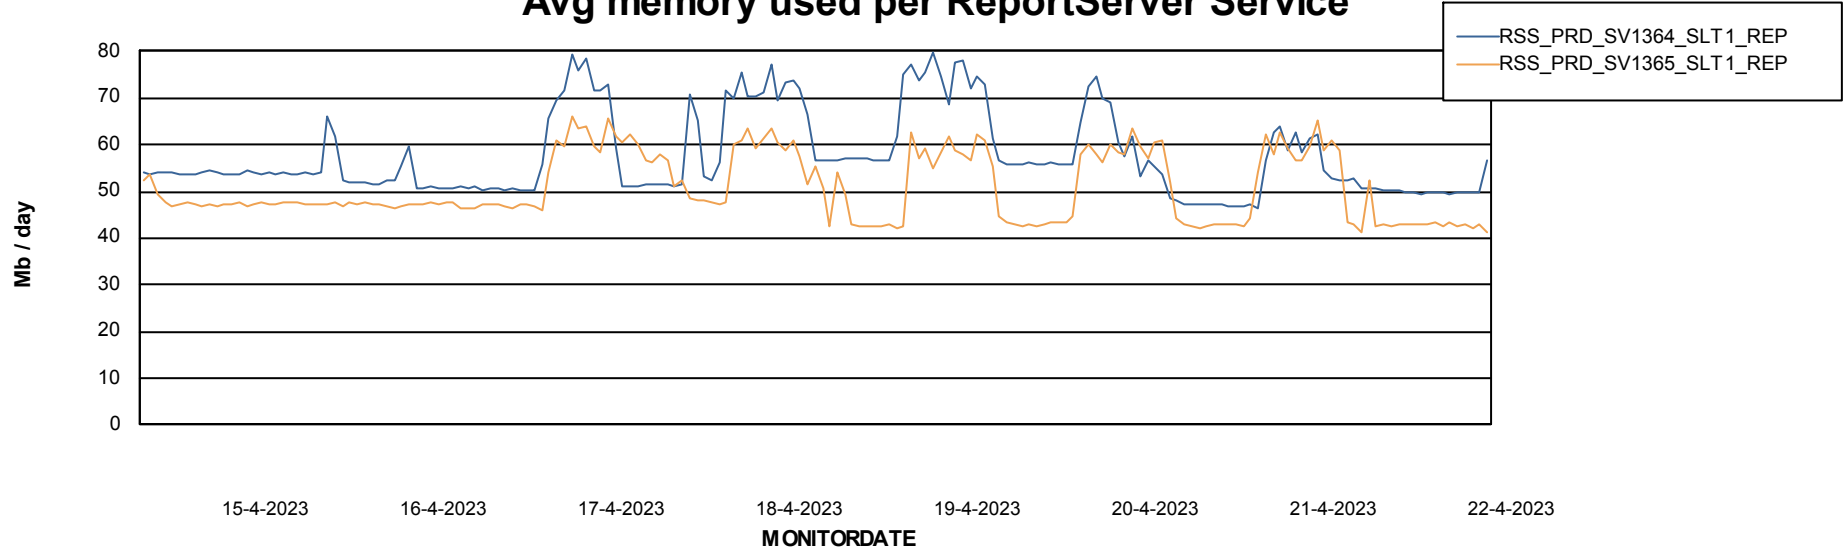

ABSSolute Application ReportServer Services

Avg memory used per ReportServer Service