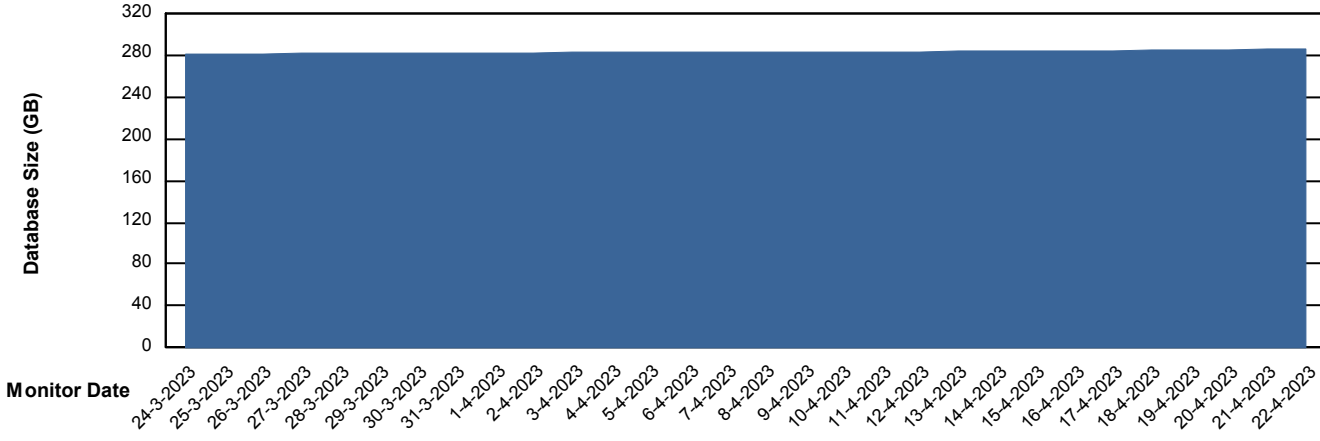

Weekly SLA Customer Report

Customer RFL_Production
Database ID 36

Database Performance RFLDB_Production

Weekly SLA Customer Report

Customer RFL_Production
Database ID 36

Database Performance RFLDB_Standby

DB Processes Max 1,000

Weekly SLA Customer Report

Customer RFL_Production
 Database ID 36

DATABASE SIZE RFLDB_Production

Database growth over last month

Database Tablespace RFLDB_Production

Date	Tablespace Name	Filesize (Gb)	Usedsize (Gb)	Percentage free
22-4-2023	ABSDATA	92	77	17
	INDX	237	198	16
21-4-2023	ABSDATA	92	76	17
	INDX	237	198	16
20-4-2023	ABSDATA	92	76	17
	INDX	237	198	16
19-4-2023	ABSDATA	92	76	17
	INDX	237	198	16
18-4-2023	ABSDATA	90	76	15
	INDX	237	198	16
17-4-2023	ABSDATA	90	75	16
	INDX	237	198	17
16-4-2023	ABSDATA	90	75	16
	INDX	237	198	17