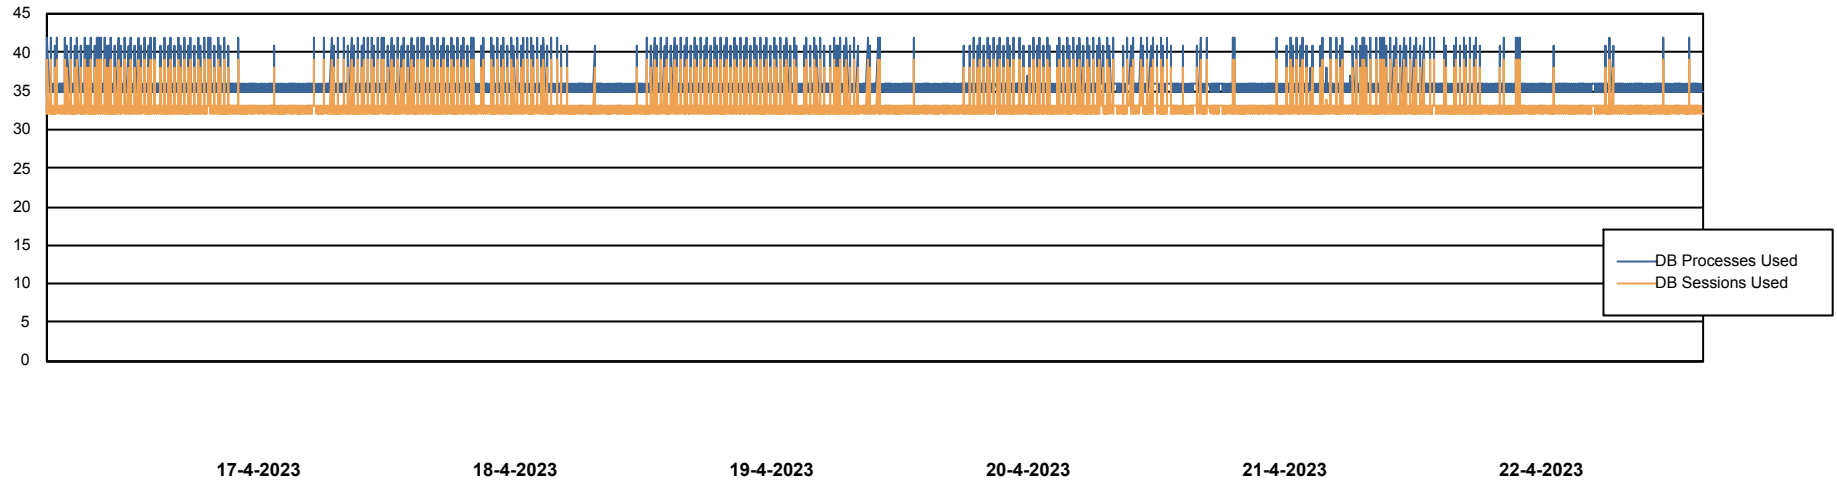

Weekly SLA Customer Report

Customer RFL_Production
Database ID 36

Database Performance RFLDB_Production

Weekly SLA Customer Report

Customer RFL_Production
Database ID 36

Database Performance RFLDB_Standby

DB Processes Max 1,000