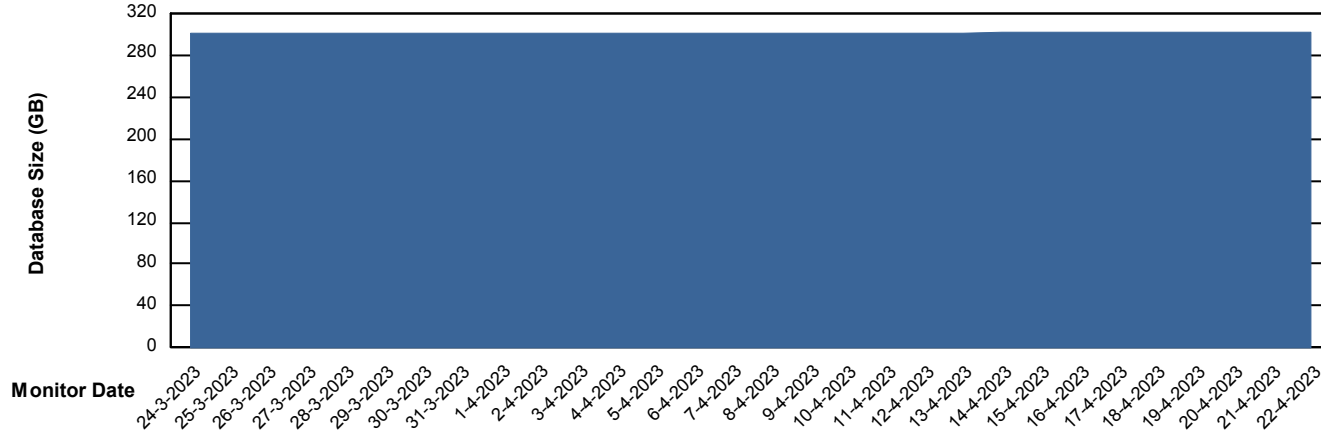

Weekly SLA Customer Report

Customer PHS_Production
Database ID 47

Database Performance PHSDB_Test

Weekly SLA Customer Report

Customer PHS_Production
Database ID 47

DATABASE SIZE PHSDB_Production

Database growth over last month