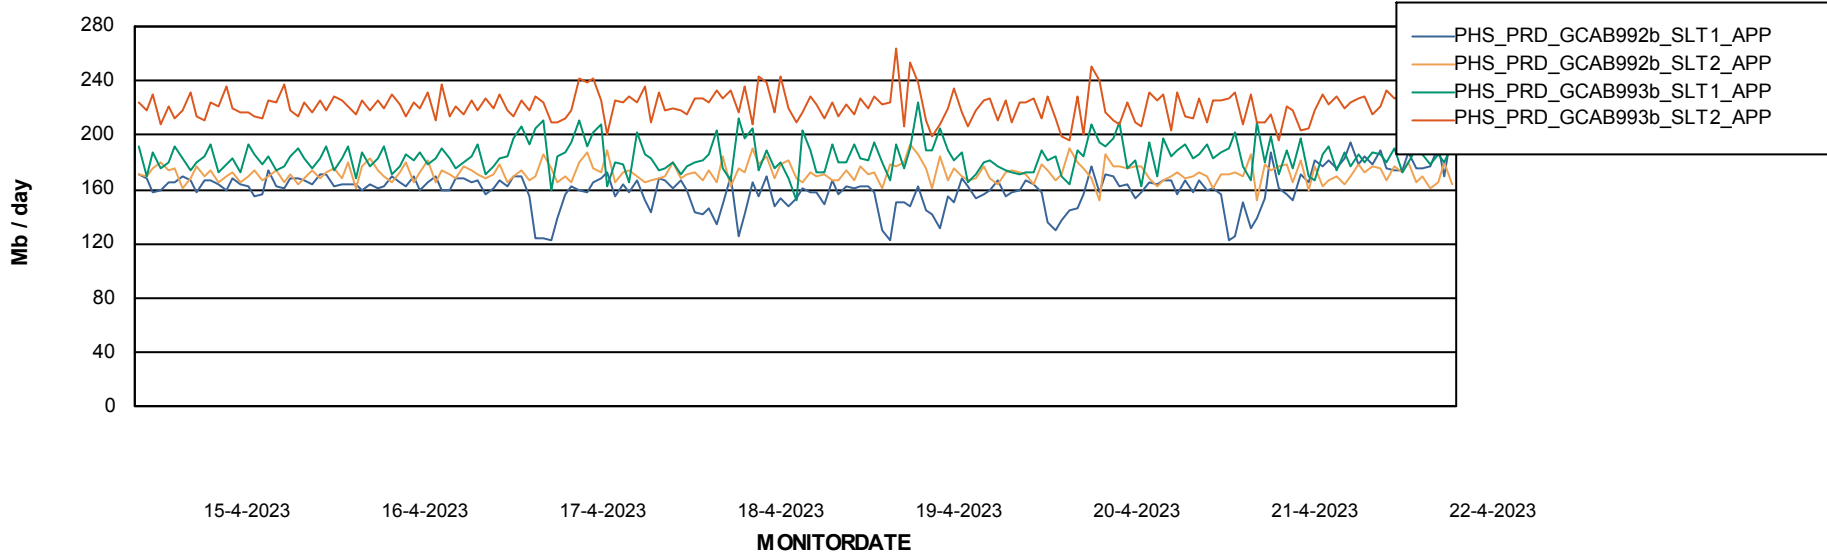

Standby Database Health PHS_Production

Recovery lag for last 7 days

Weekly SLA Customer Report

Customer PHS_Production
Database ID 47

ABSSolute Application Server Services

Avg memory used per ABS Server Service