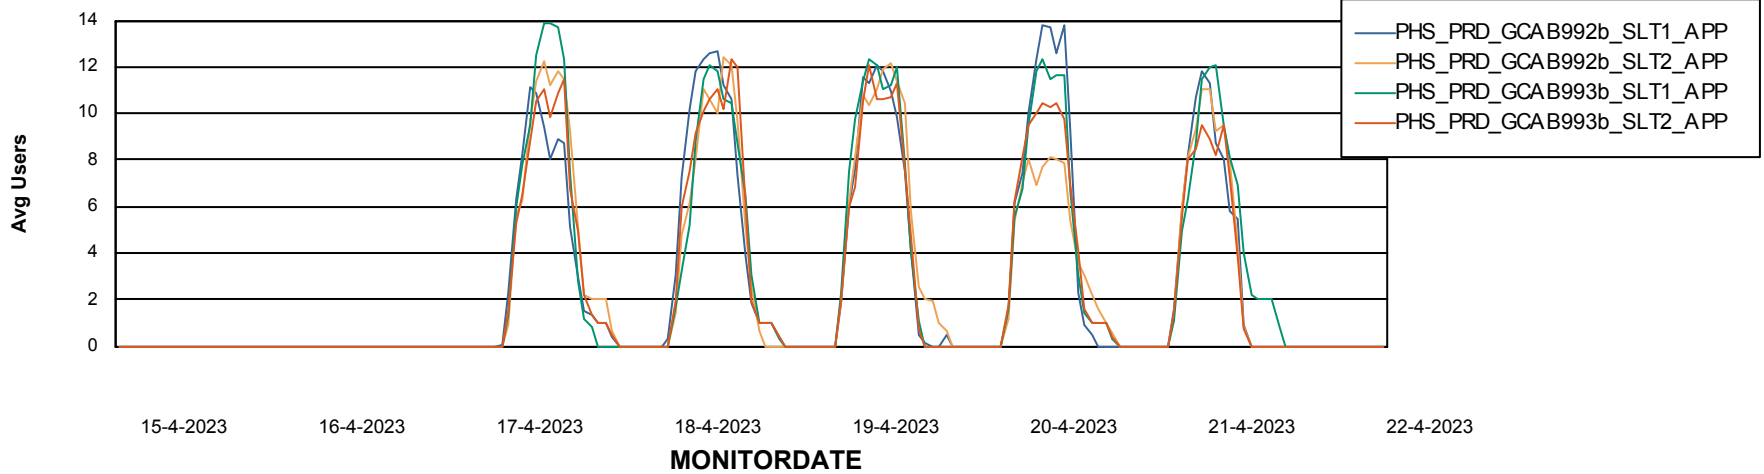

Avg users per day per ABS server