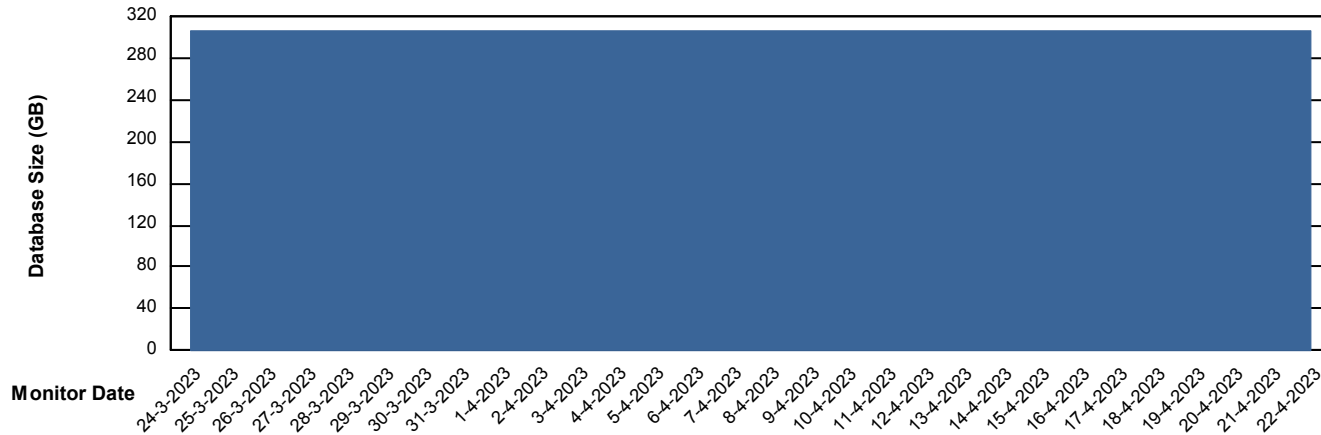

DATABASE SIZE PHSDB_Test

Database growth over last month