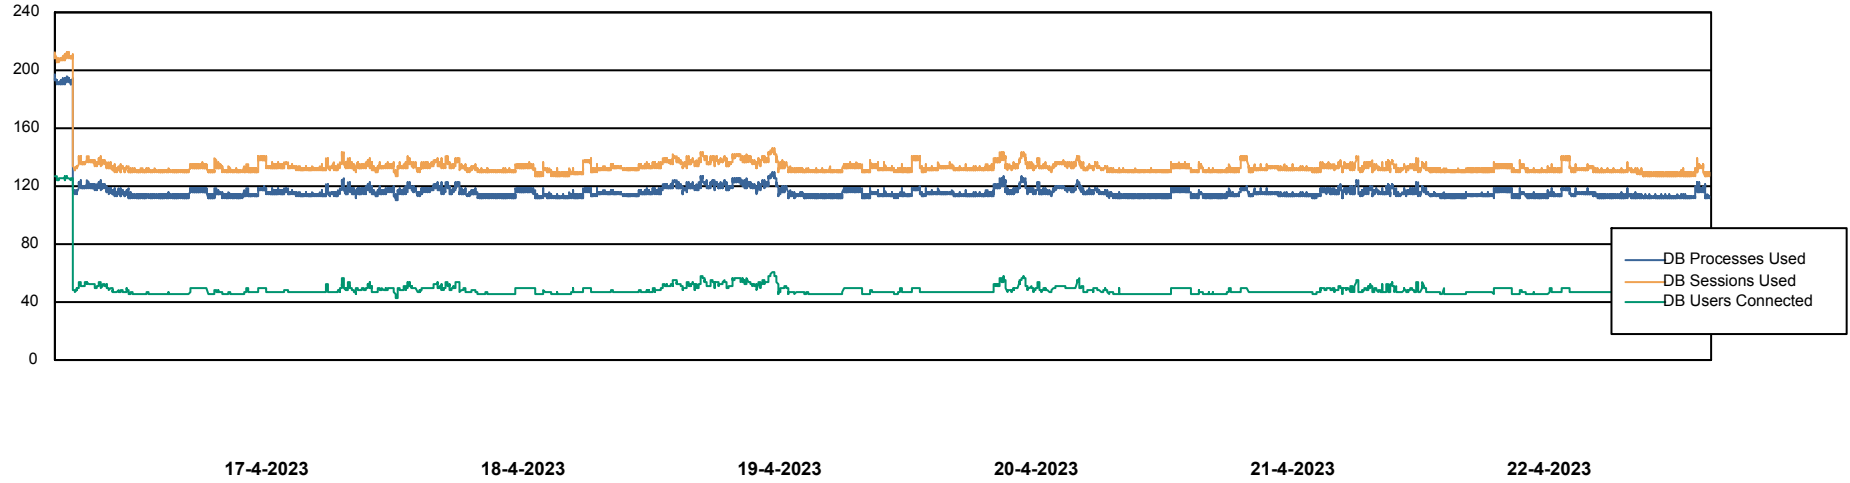

Harddisk Usage PHS_PRD_GCAB995b

	Free disk space on C: (%)	Total disk space on C: (Gb)	Used disk space on C: (Gb)
22-4-2023	38	49	31
21-4-2023	38	49	31
20-4-2023	38	49	31
19-4-2023	38	49	31
18-4-2023	38	49	31
17-4-2023	38	49	31
16-4-2023	38	49	31

Weekly SLA Customer Report

Customer PHS_Production
Database ID 47

Database Performance PHSDB_Production

Weekly SLA Customer Report

Customer PHS_Production
Database ID 47

Database Performance PHSDB_Standby

DB Processes Max 1,000