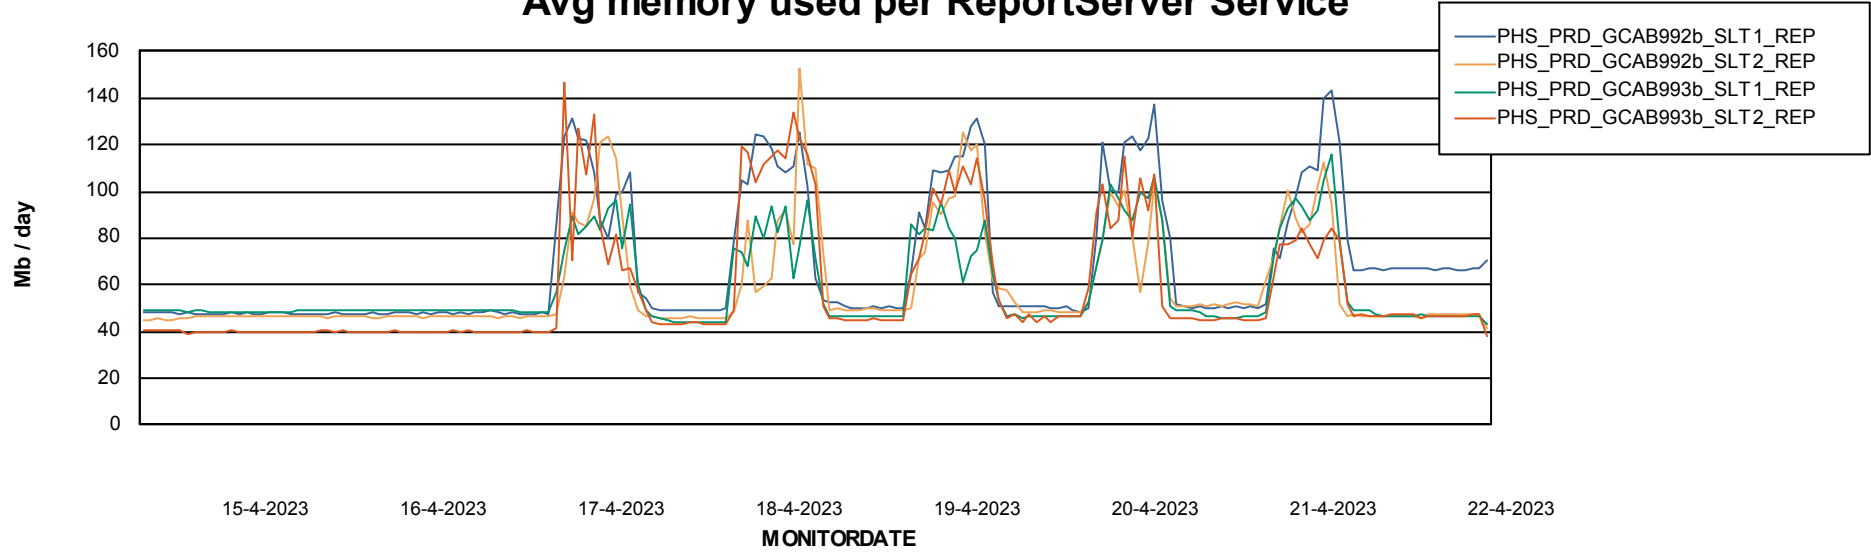

Avg users per day per ABS server

Weekly SLA Customer Report

Customer PHS_Production
Database ID 47

ABSSolute Application ReportServer Services

Avg memory used per ReportServer Service

Weekly SLA Customer Report