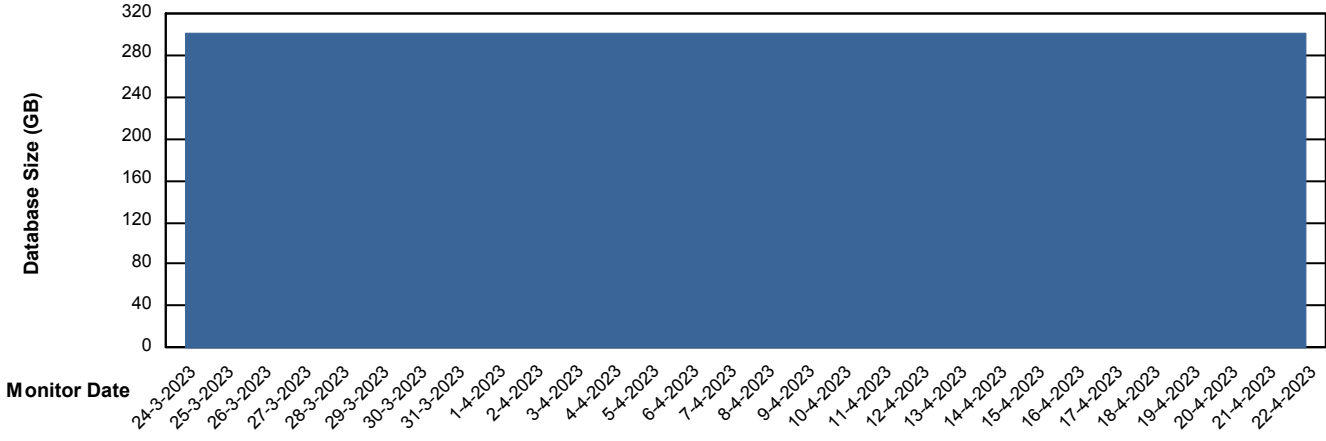

Weekly SLA Customer Report

Customer PCO_Production (Bronze)
Database ID 44

Database Performance PCODB_Production

Weekly SLA Customer Report

Customer PCO_Production (Bronze)
 Database ID 44

DATABASE SIZE PCODB_Production

Database growth over last month

Database Tablespace PCODB_Production

Date	Tablespace Name	Filesize (Gb)	Usedsize (Gb)	Percentage free
22-4-2023	ABSDATA	238	115	52
	INDX	329	184	44
21-4-2023	ABSDATA	238	115	52
	INDX	329	184	44
20-4-2023	ABSDATA	238	115	52
	INDX	329	184	44
19-4-2023	ABSDATA	238	115	52
	INDX	329	184	44
18-4-2023	ABSDATA	238	115	52
	INDX	329	184	44
17-4-2023	ABSDATA	238	115	52
	INDX	329	184	44
16-4-2023	ABSDATA	238	115	52
	INDX	329	184	44