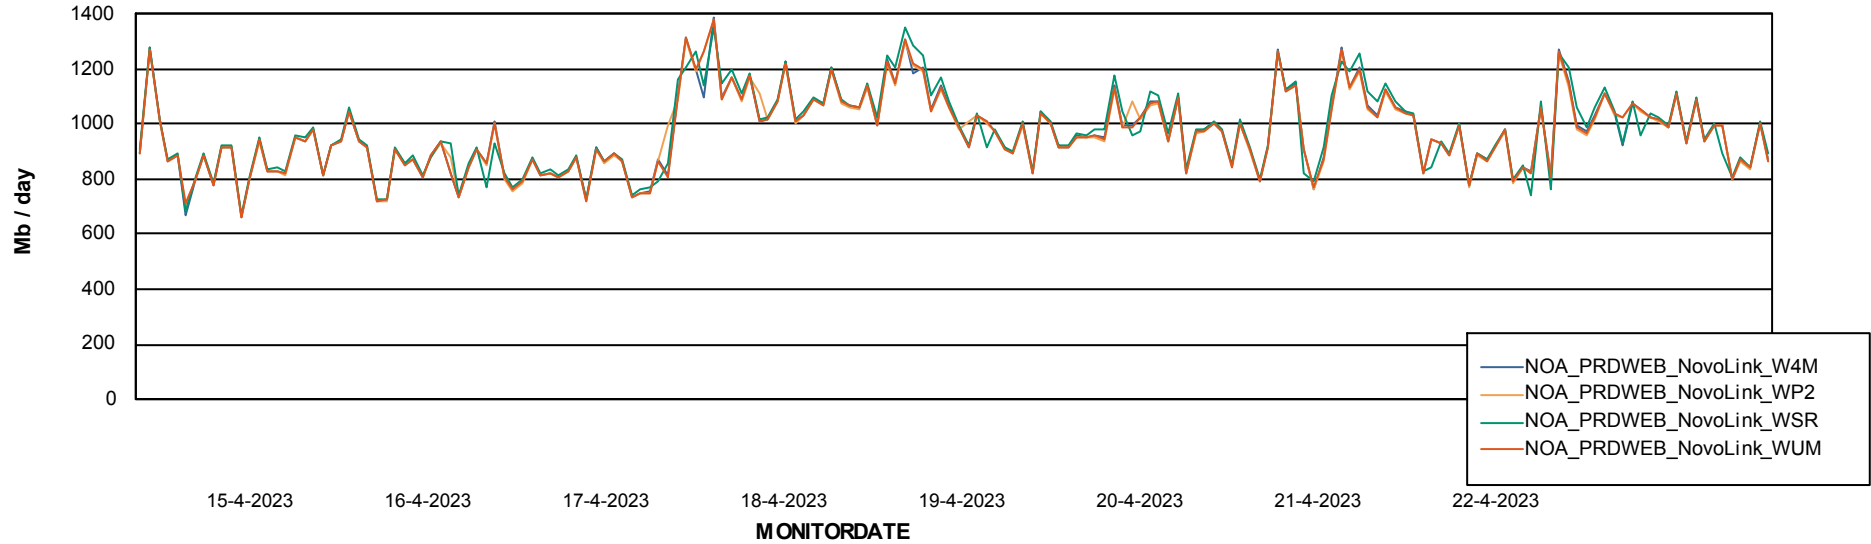

Avg memory used per ReportServer Service

Weekly SLA Customer Report

Customer NOA_Production (24/7)
Database ID 116

ABSSolute Web Component Services

Avg memory used per ABS Web component

Weekly SLA Customer Report