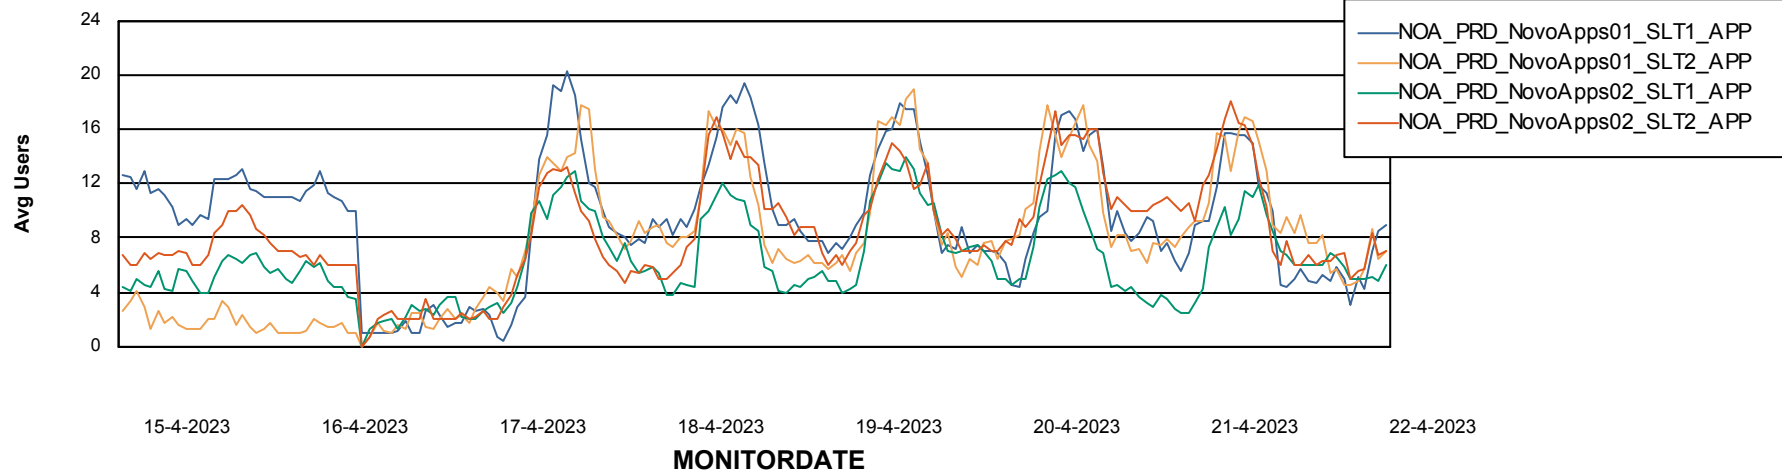

Avg users per day per ABS server