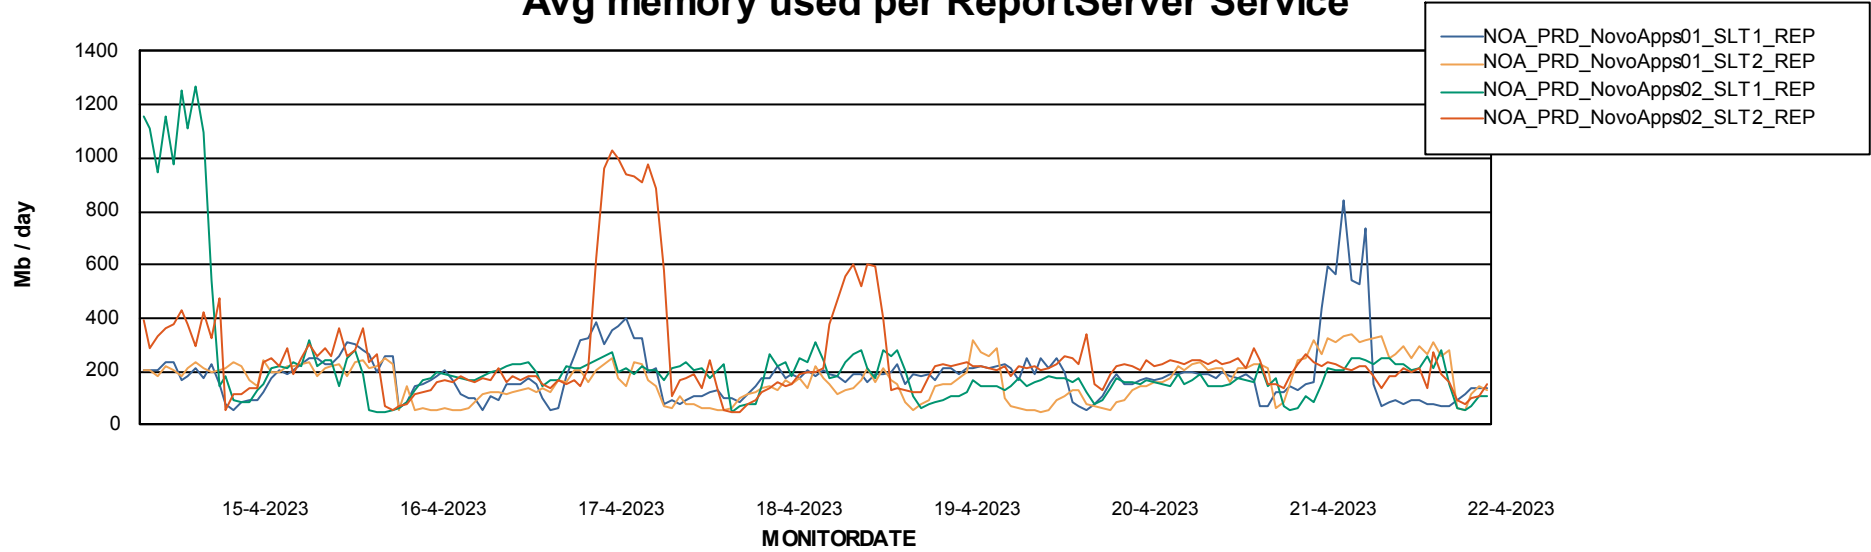

ABSSolute Application ReportServer Services

Avg memory used per ReportServer Service