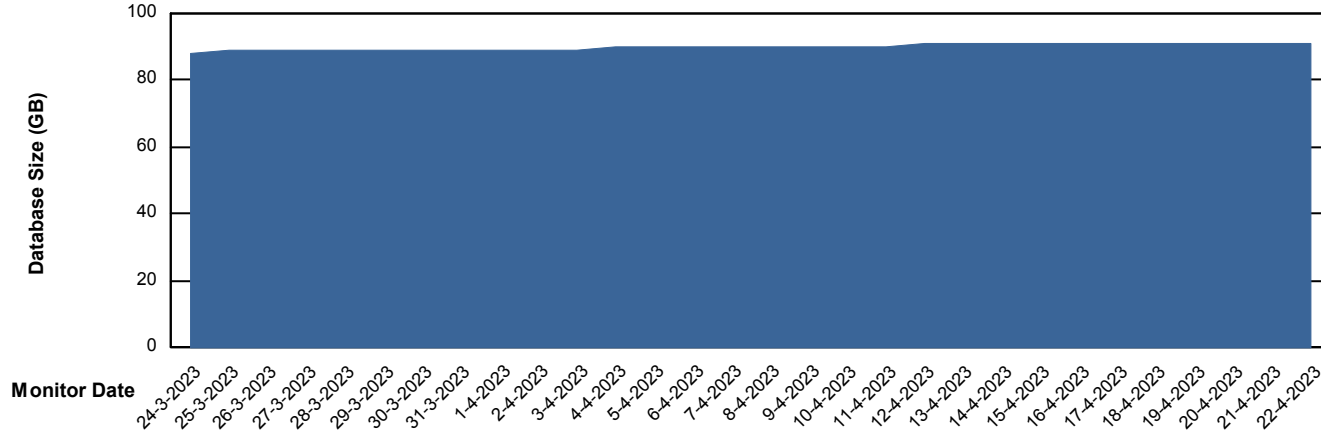

Database growth over last month