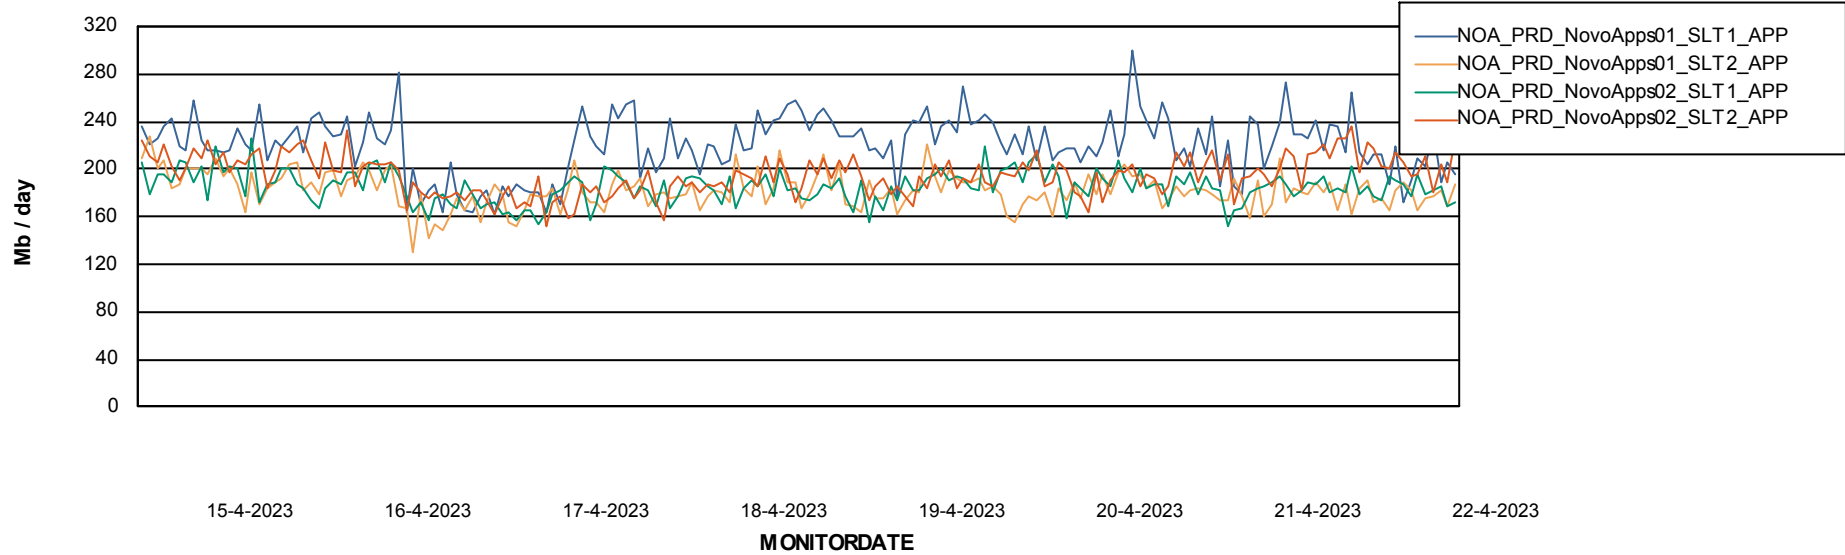

ABSSolute Application Server Services

Avg memory used per ABS Server Service