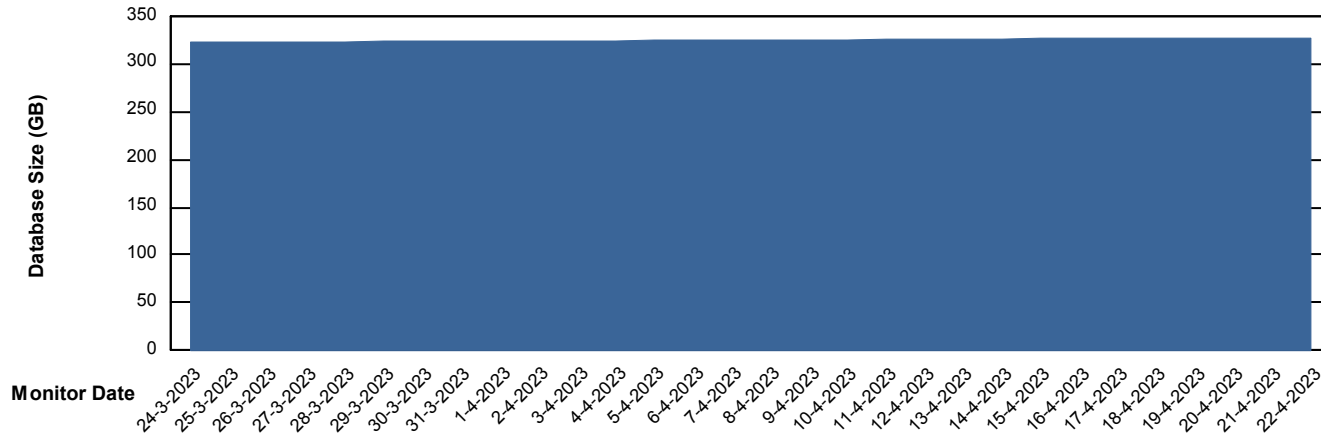

Weekly SLA Customer Report

Customer NOA_Production (24/7)
Database ID 116

Database Performance NOA_STB_NovoABS03_DB

DB Processes Max 300

Weekly SLA Customer Report

Customer NOA_Production (24/7)
Database ID 116

DATABASE SIZE NOA_BI_NOVOBI_Production

Database growth over last month

DATABASE SIZE NOA_PRD_NovoABS01_DB

Database growth over last month

Weekly SLA Customer Report

Customer NOA_Production (24/7)
Database ID 116