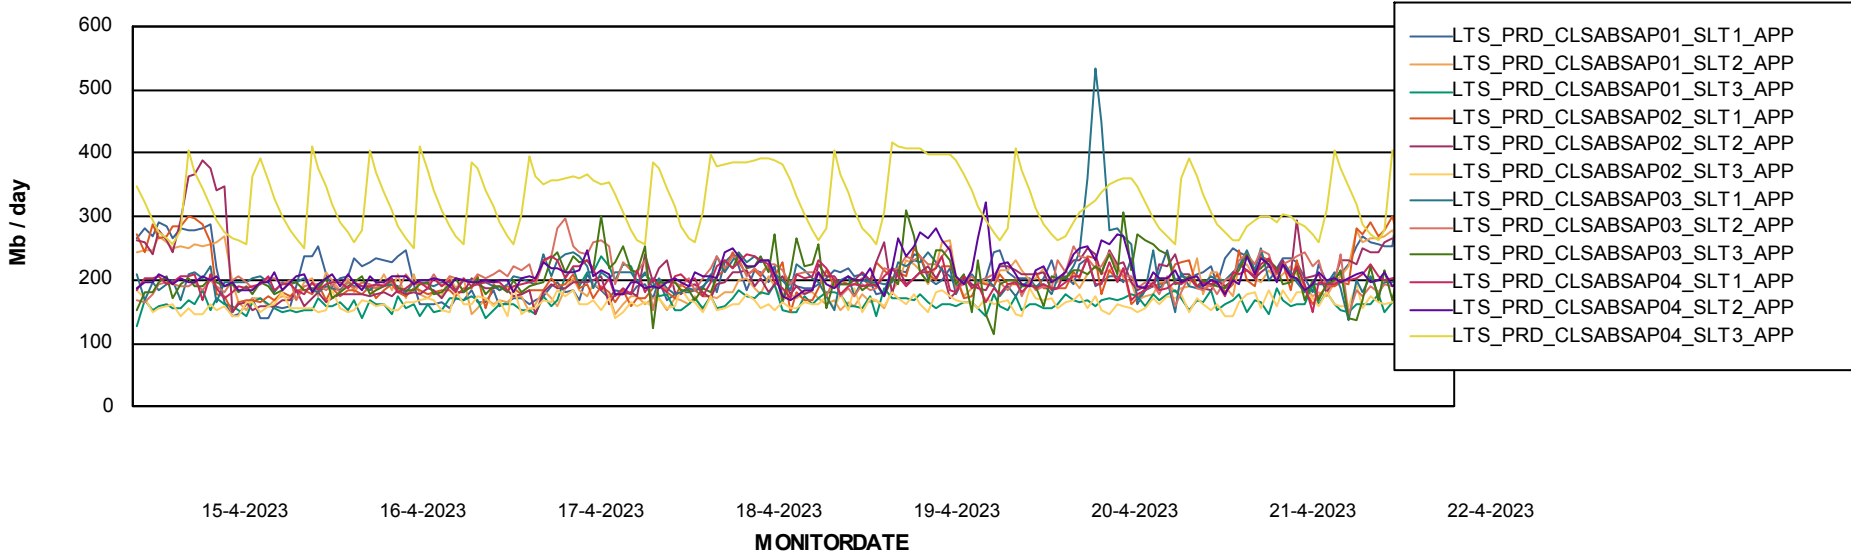

ABSSolute Application Server Services

Avg memory used per ABS Server Service