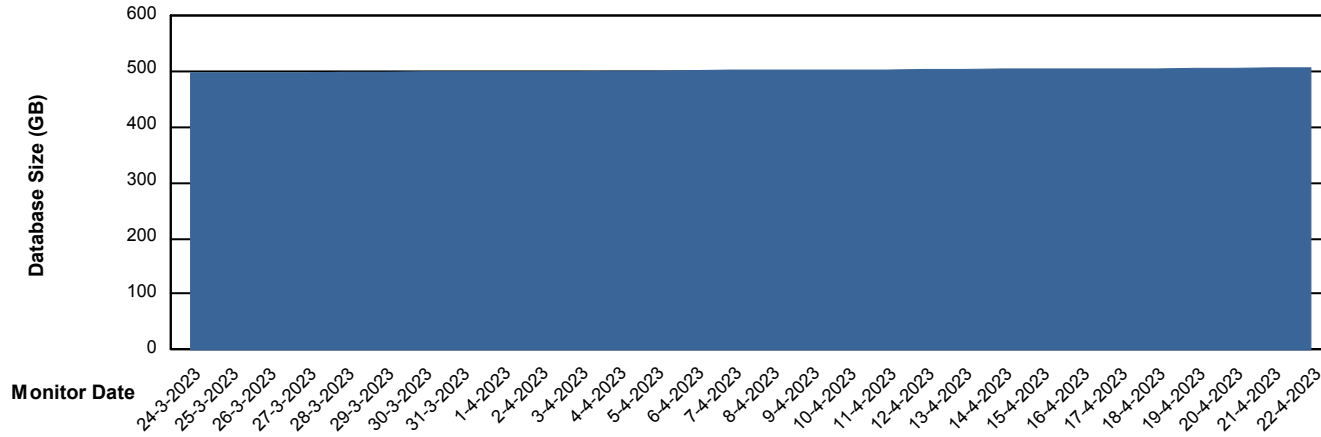

DATABASE SIZE LTS_PROD_CLSABSBI01_BI

Database growth over last month