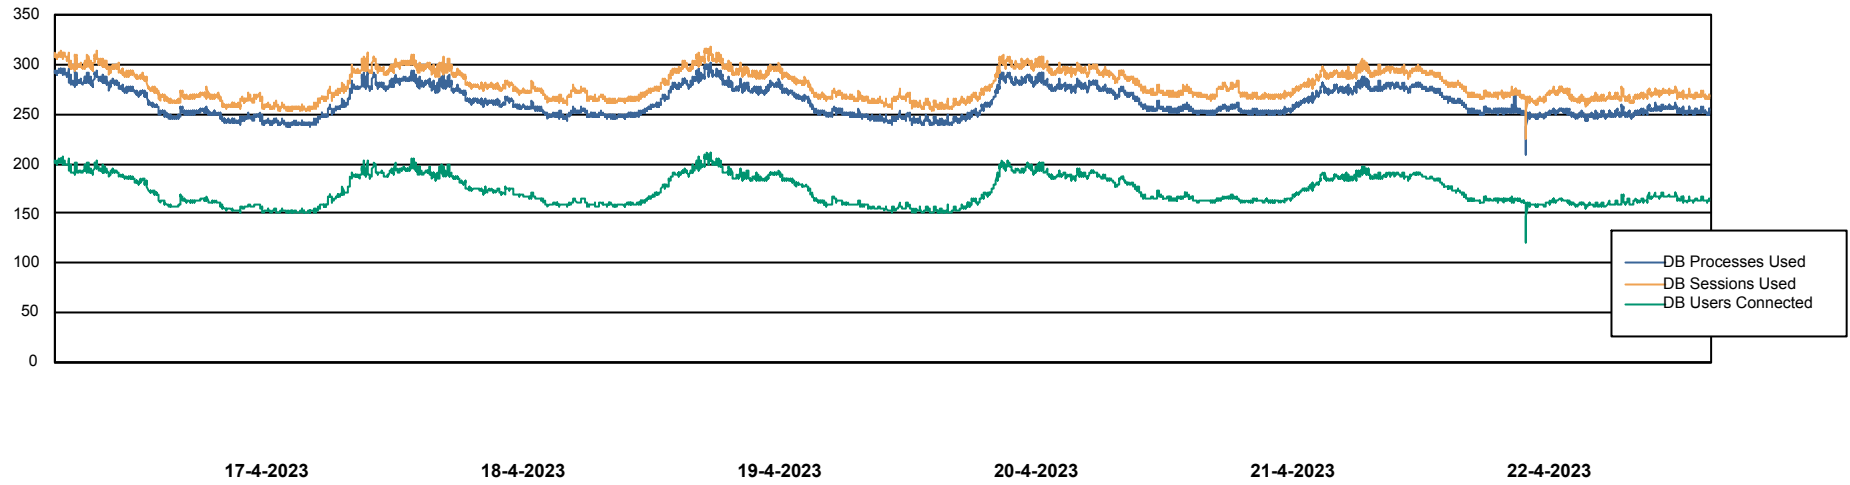

Weekly SLA Customer Report

Customer LTS(CleanLease)_Production
Database ID 126

Database Performance LTS_PROD_CLSABSBI01_BI

Weekly SLA Customer Report

Customer LTS(CleanLease)_Production
Database ID 126

Database Performance LTS_PROD_CLSABSD01_PRDB