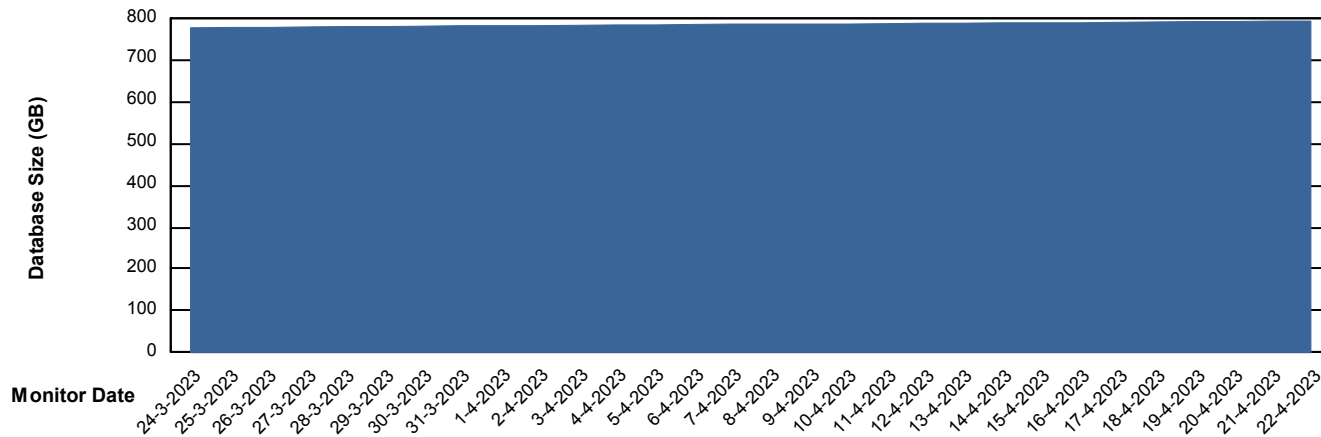

Customer LTS(CleanLease)_Production
Database ID 126

DATABASE SIZE LTS_PROD_CLSABSBI01_BI

Database growth over last month

DATABASE SIZE LTS_PROD_CLSABSDB01_PRDB

Database growth over last month

Weekly SLA Customer Report