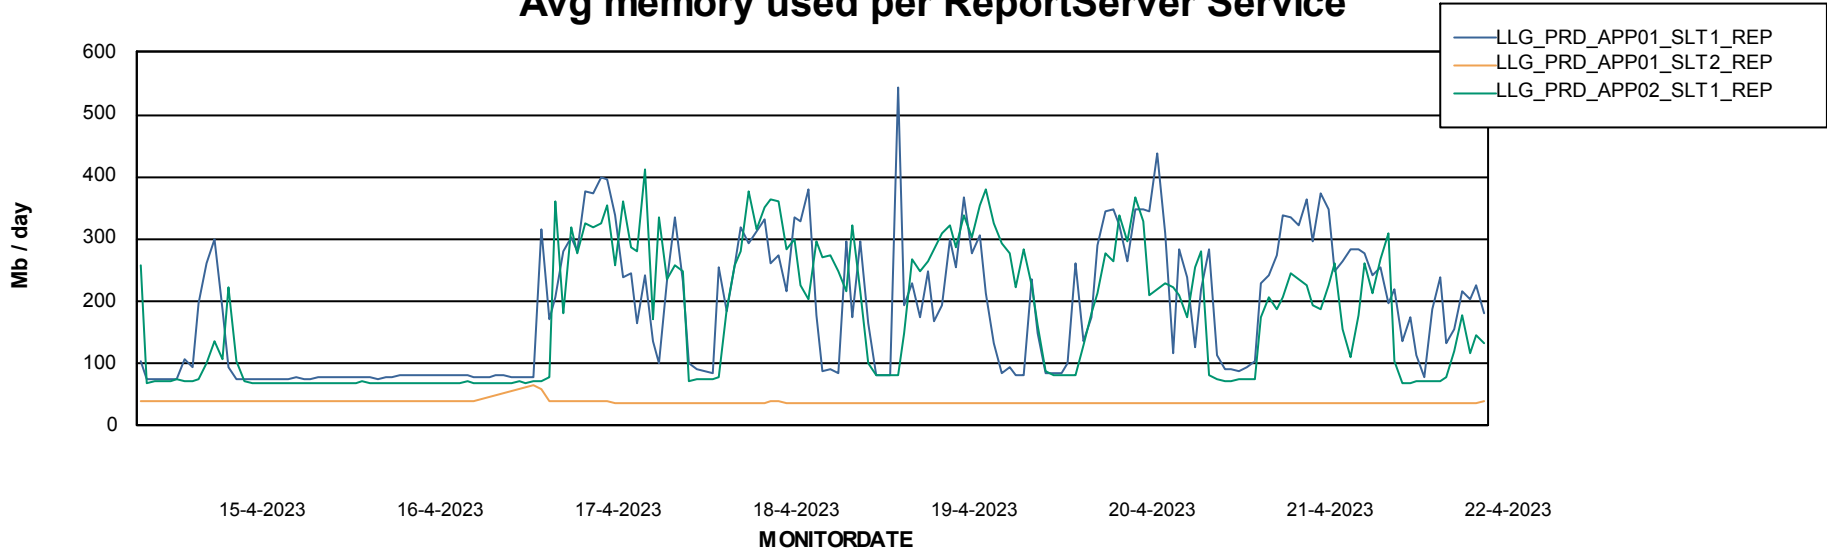

ABSSolute Application Server Services

Avg memory used per ReportServer Service