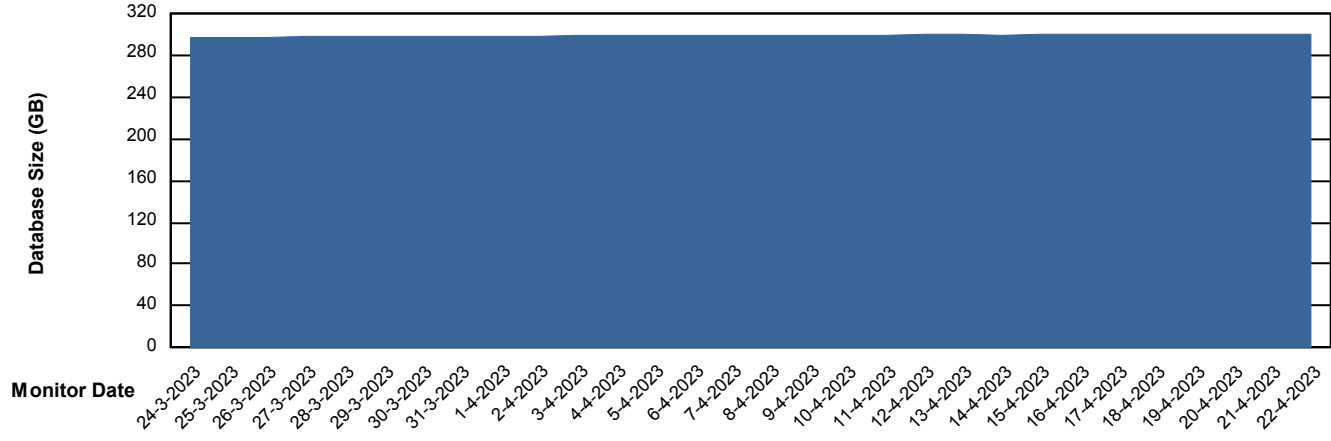

Weekly SLA Customer Report

Customer LLG_Production
Database ID 53

DATABASE SIZE LLGDB_Production

Database growth over last month

DATABASE SIZE LLGDBBI_Production

Database growth over last month

Weekly SLA Customer Report