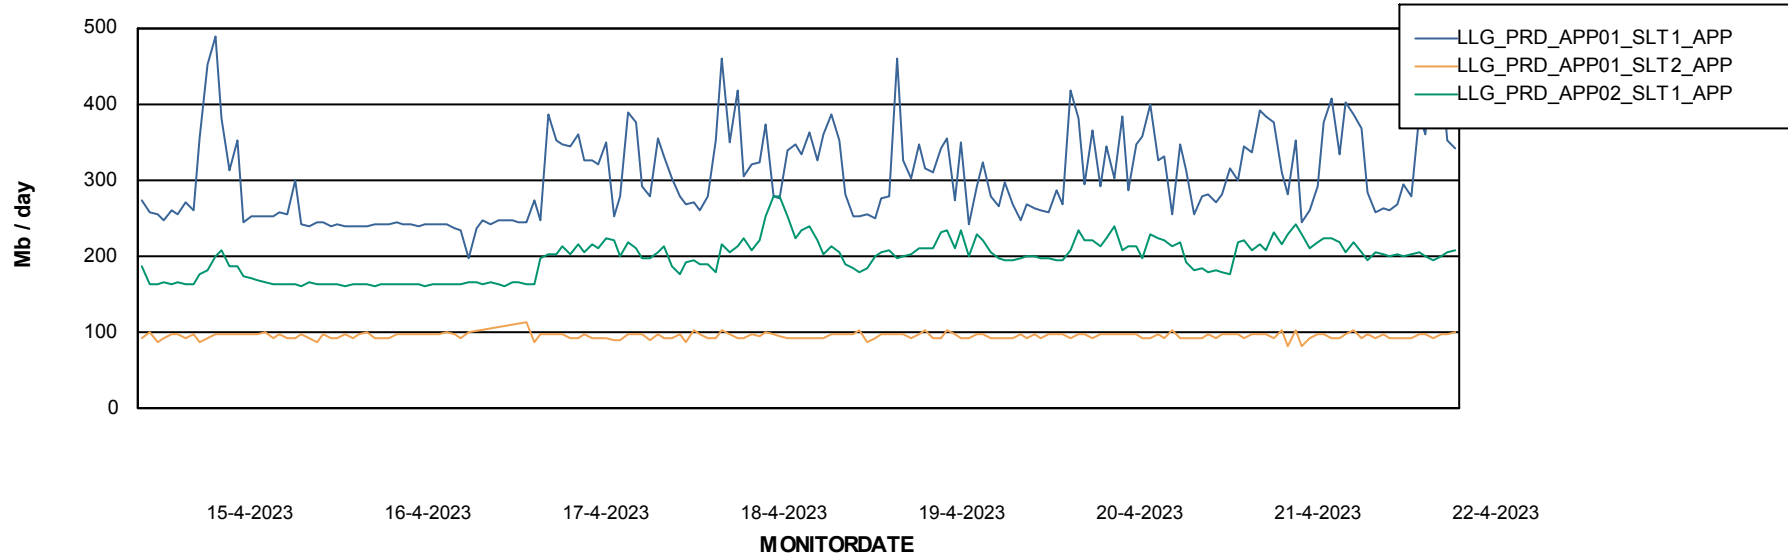

ABSSolute Application Server Services

Avg memory used per ABS Server Service