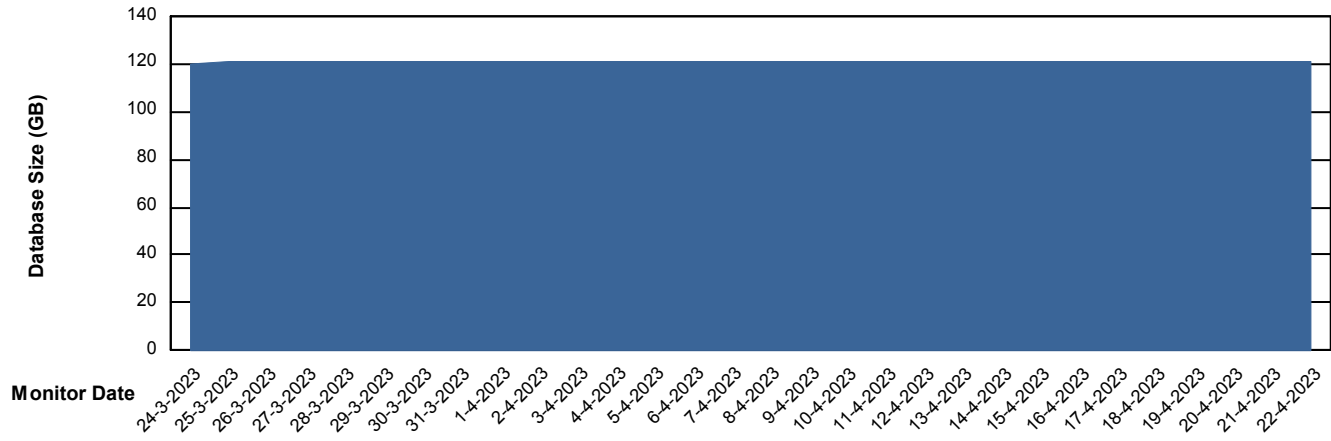

Weekly SLA Customer Report

Customer LLG_Production
Database ID 53

DATABASE SIZE LLGDB_Production

Database growth over last month

DATABASE SIZE LLGDBBI_Production

Database growth over last month

Weekly SLA Customer Report