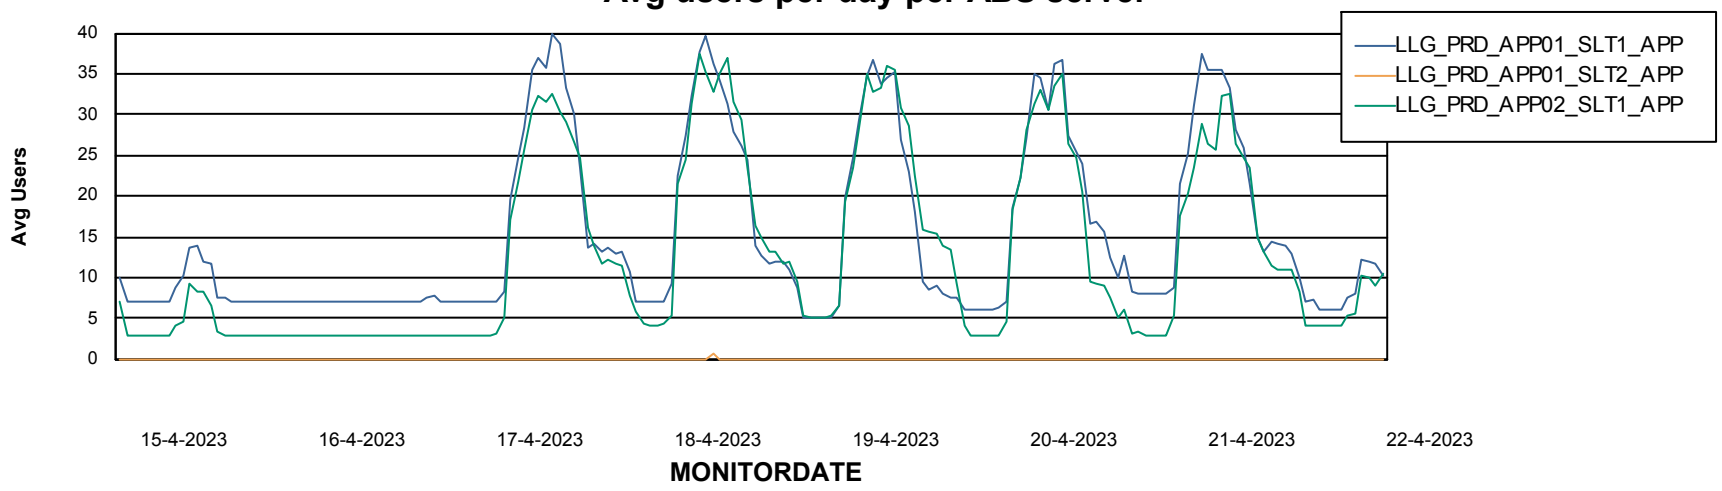

Avg users per day per ABS server