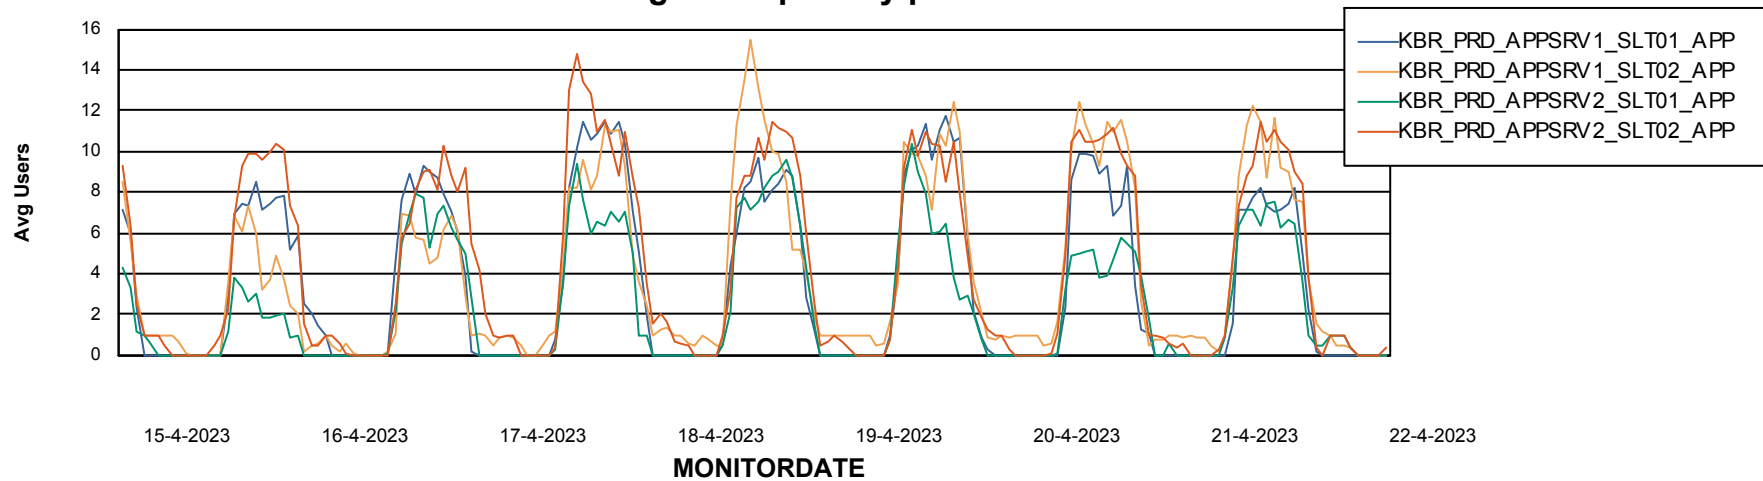

Avg memory used per ABS Server Service

Weekly SLA Customer Report

Customer KBR_Production
Database ID 117

ABSSolute Application Server Services

Avg memory used per ReportServer Service

Avg users per day per ABS server