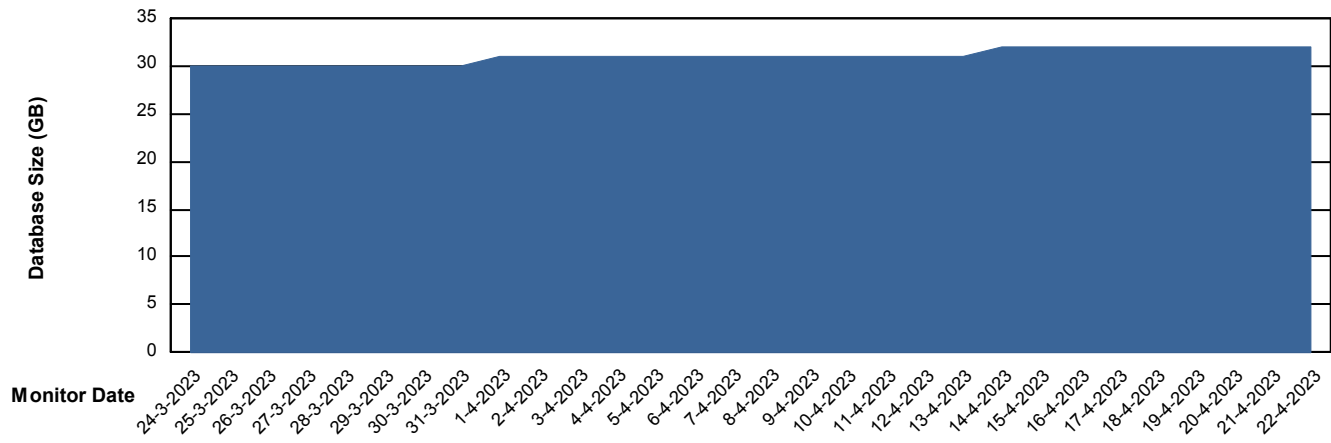

Weekly SLA Customer Report

Customer KBR_Production
Database ID 117

Database Performance BI-DBSRV_DB

Weekly SLA Customer Report

Customer KBR_Production
Database ID 117

Database Performance KBR_PRD_DB-SRV1_DB

Weekly SLA Customer Report

Customer KBR_Production
Database ID 117

Database Performance KBR_PRD_DB-SRV2_SDB

DB Processes Max 1,000

Weekly SLA Customer Report

Customer KBR_Production
Database ID 117

DATABASE SIZE BI-DBSRV_DB

Database growth over last month

DATABASE SIZE KBR_PRD_DB-SRV1_DB

Database growth over last month

Weekly SLA Customer Report

Customer KBR_Production
Database ID 117

Database Tablespace BI-DBSRV_DB

Date	Tablespace Name	Filesize (Gb)	Usedsize (Gb)	Percentage free
22-4-2023	ABSDATA	15	12	20
	INDX	21	14	34
21-4-2023	ABSDATA	15	12	20
	INDX	21	14	34
20-4-2023	ABSDATA	15	12	20
	INDX	21	14	34
19-4-2023	ABSDATA	15	12	20
	INDX	21	14	34
18-4-2023	ABSDATA	15	12	21
	INDX	21	14	34
17-4-2023	ABSDATA	15	12	21
	INDX	21	14	35
16-4-2023	ABSDATA	15	12	21
	INDX	21	14	35