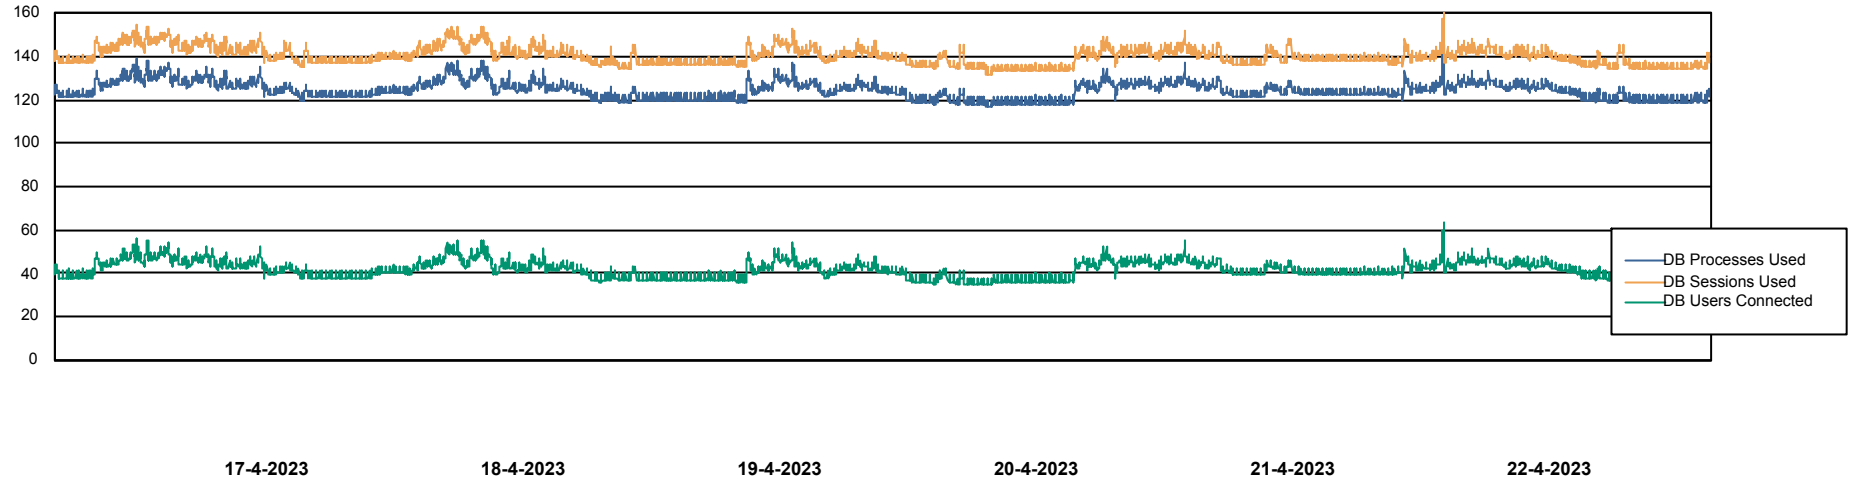

Weekly SLA Customer Report

Customer KBR_Production
Database ID 117

Database Performance BI-DBSRV_DB

Weekly SLA Customer Report

Customer KBR_Production
Database ID 117

Database Performance KBR_PRD_DB-SRV1_DB