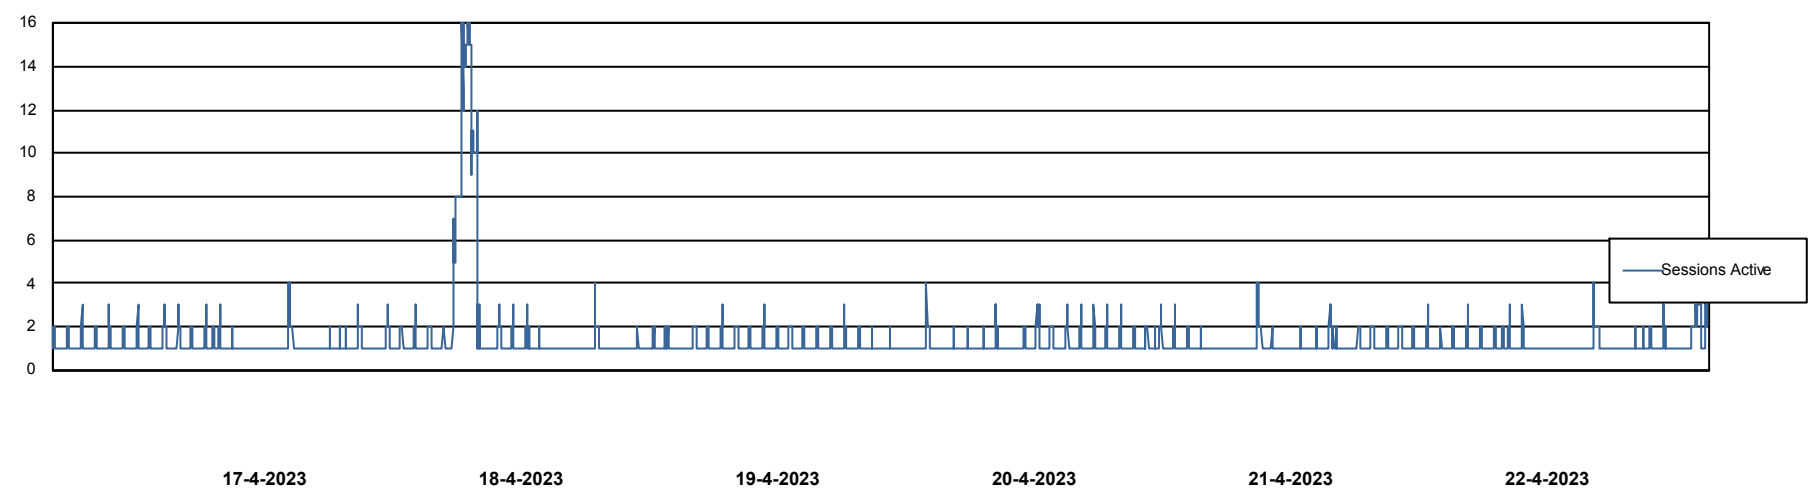

Weekly SLA Customer Report

Customer KBR_Production
Database ID 117

Harddisk Usage KBR_PRD_WEBSRV2

	Free disk space on / (%)	Total disk space on / (Gb)	Used disk space on / (Gb)	Free disk space on /boot (%)	Total disk space on /boot (Gb)	Used disk space on /boot (Gb)
22-4-2023	75	55	14	59	1	0
21-4-2023	75	55	14	59	1	0
20-4-2023	76	55	14	59	1	0
19-4-2023	76	55	13	59	1	0
18-4-2023	76	55	13	59	1	0
17-4-2023	76	55	13	59	1	0
16-4-2023	76	55	13	59	1	0

Weekly SLA Customer Report

Customer KBR_Production
Database ID 117

Database Performance BI-DBSRV_DB

Weekly SLA Customer Report

Customer KBR_Production
Database ID 117

Database Performance KBR_PRD_DB-SRV1_DB