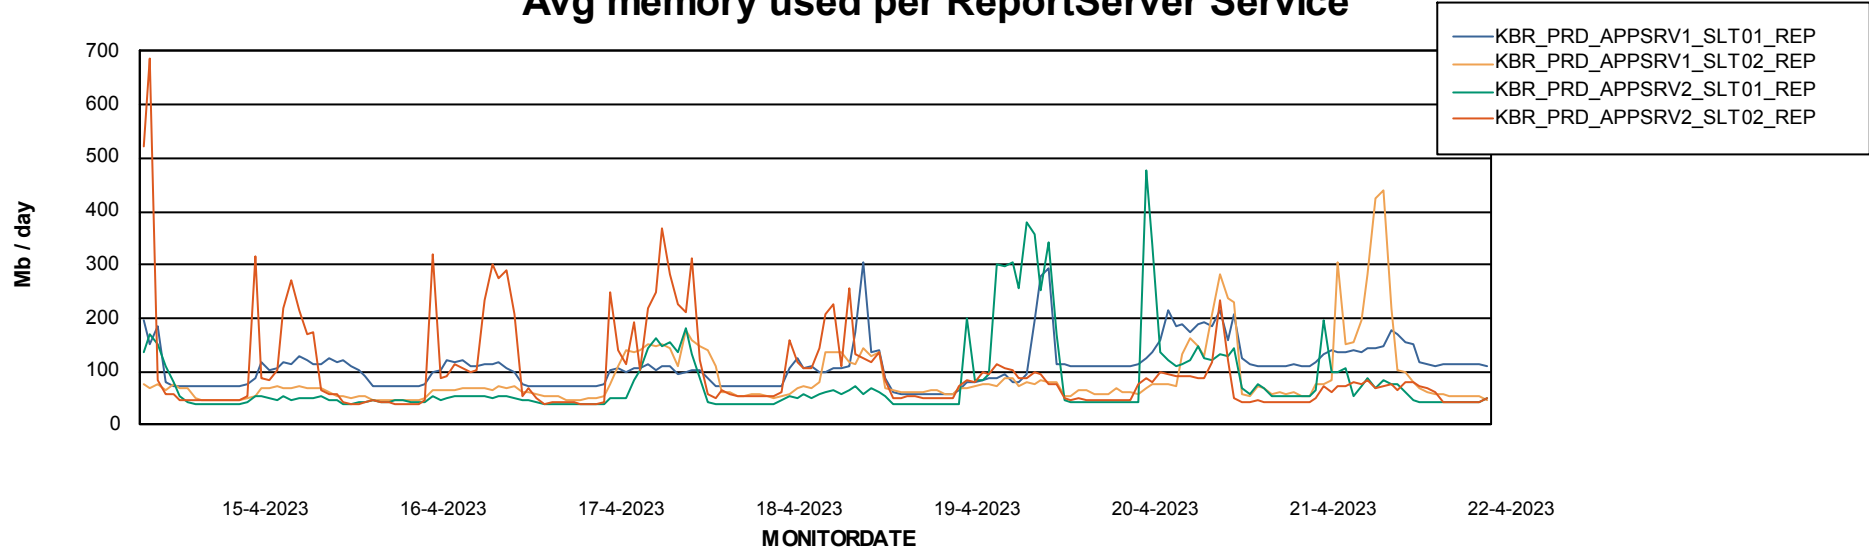

Avg memory used per ABS Server Service

Weekly SLA Customer Report

Customer KBR_Production
Database ID 117

ABSSolute Application Server Services

Avg memory used per ReportServer Service

Avg users per day per ABS server