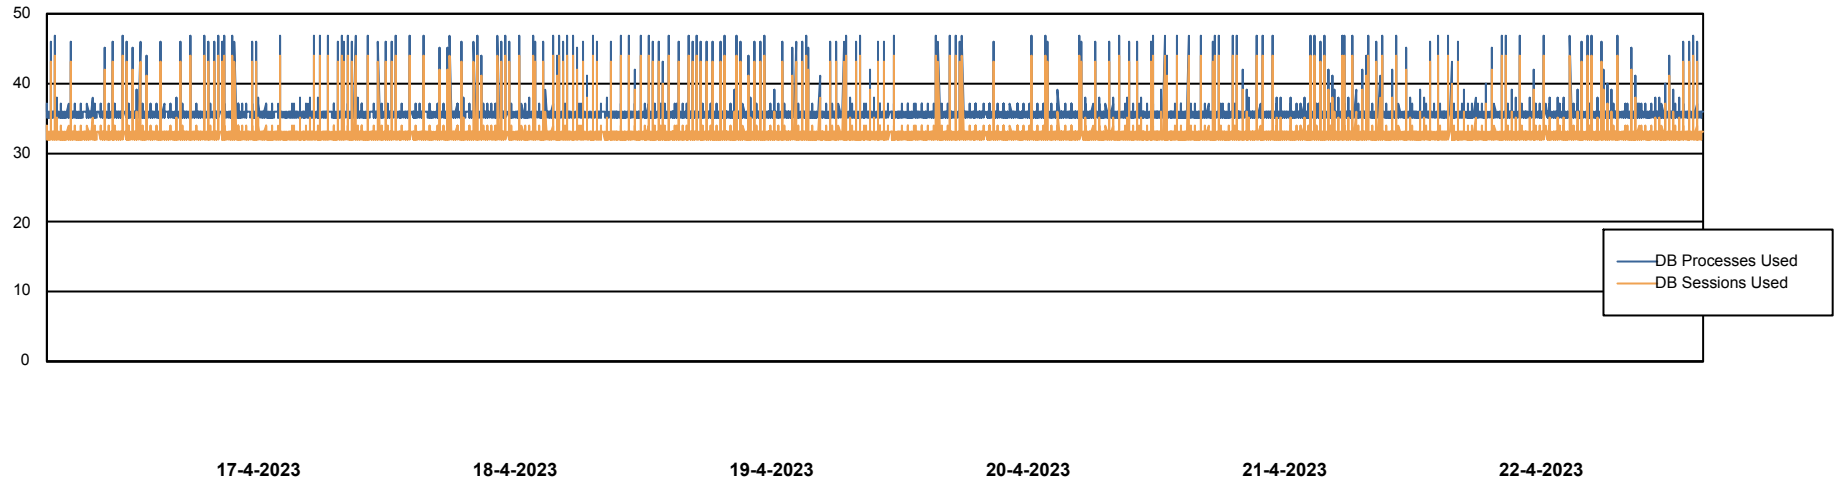

Database Performance KBR_PRD_DB-SRV2_SDB

DB Processes Max 1,000