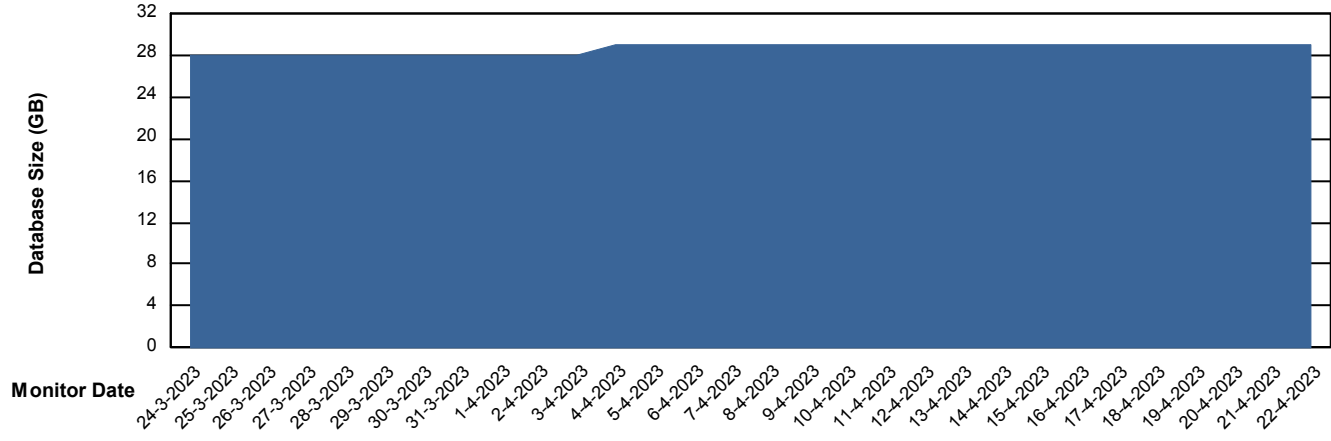

DATABASE SIZE BI-DBSRV_DB

Database growth over last month