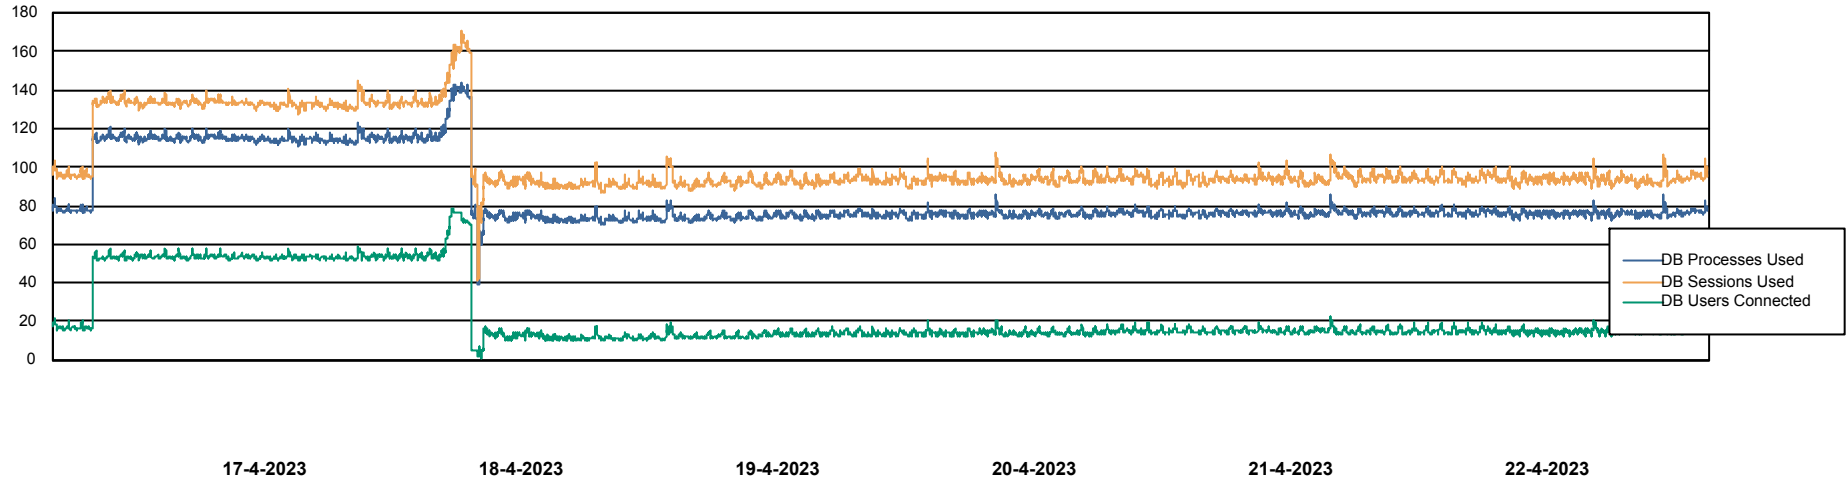

Weekly SLA Customer Report

Customer KBR_Production
Database ID 117

Harddisk Usage KBR_PRD_WEBSRV2

	Free disk space on / (%)	Total disk space on / (Gb)	Used disk space on / (Gb)	Free disk space on /boot (%)	Total disk space on /boot (Gb)	Used disk space on /boot (Gb)
22-4-2023	75	55	14	59	1	0
21-4-2023	75	55	14	59	1	0
20-4-2023	76	55	14	59	1	0
19-4-2023	76	55	13	59	1	0
18-4-2023	76	55	13	59	1	0
17-4-2023	76	55	13	59	1	0
16-4-2023	76	55	13	59	1	0

Weekly SLA Customer Report

Customer KBR_Production
Database ID 117

Database Performance BI-DBSRV_DB

Weekly SLA Customer Report

Customer KBR_Production
Database ID 117

Database Performance KBR_PRD_DB-SRV1_DB