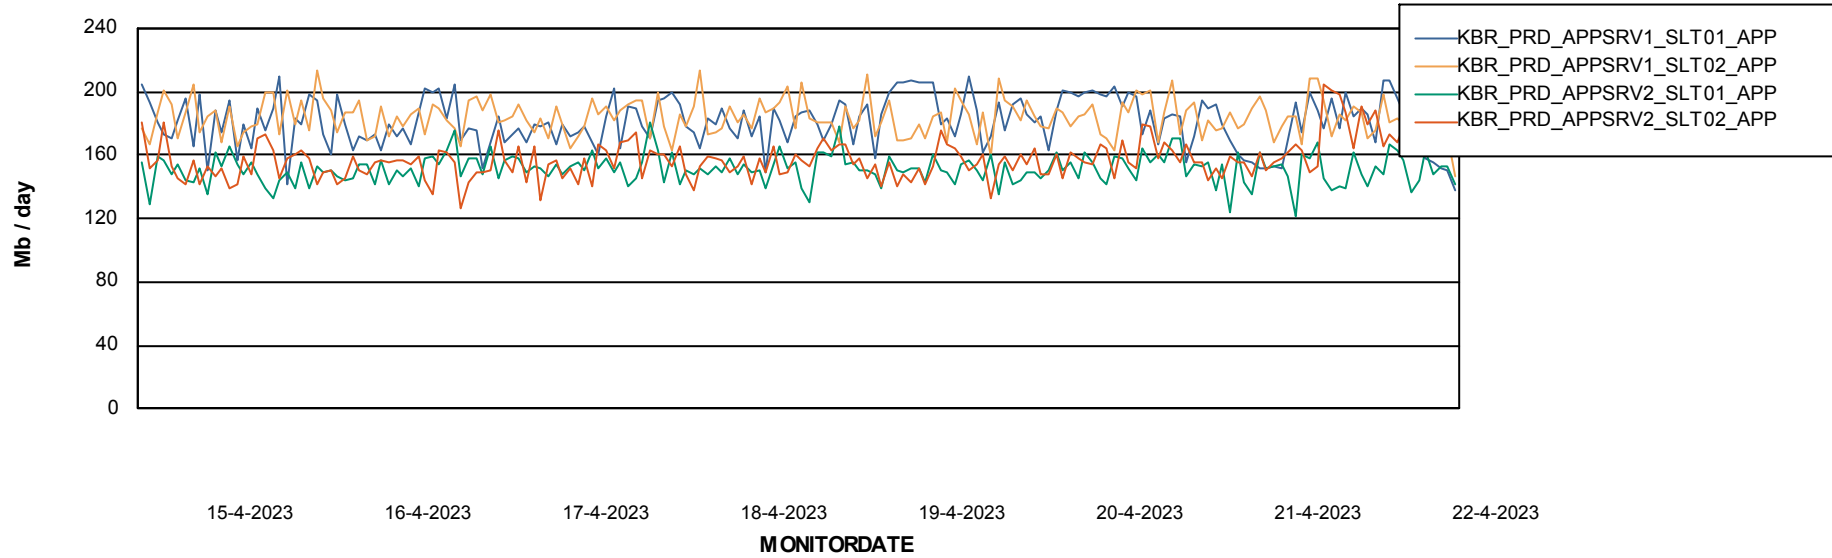

ABSSolute Application Server Services

Avg memory used per ABS Server Service