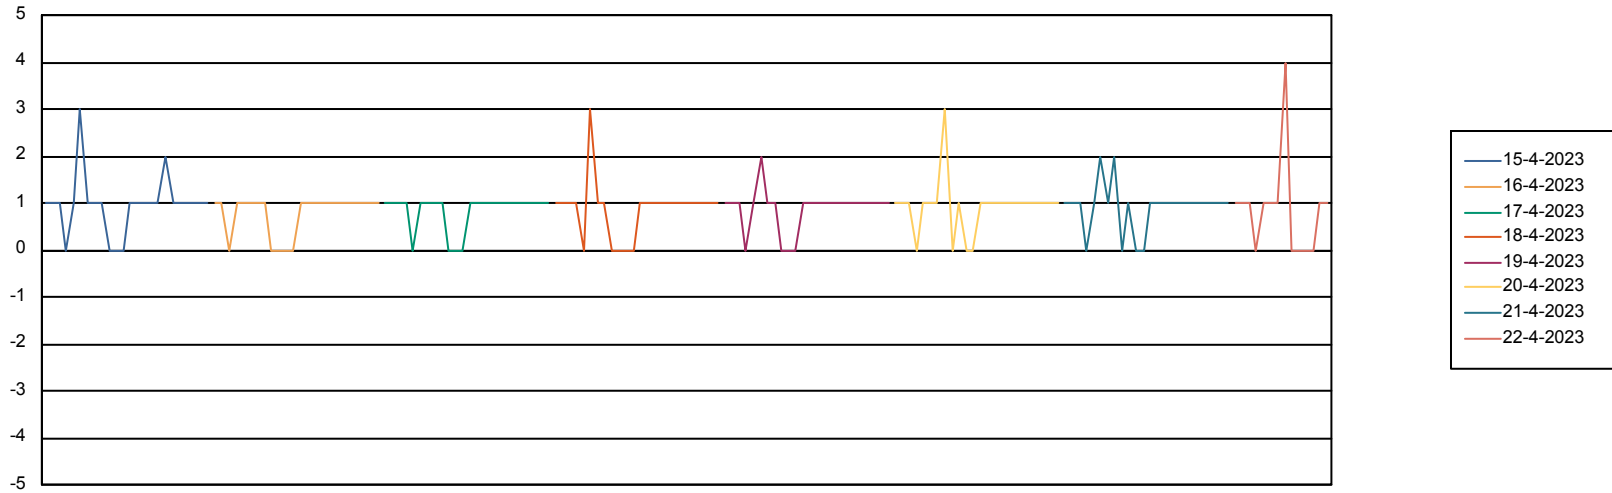

Recovery lag for last 7 days