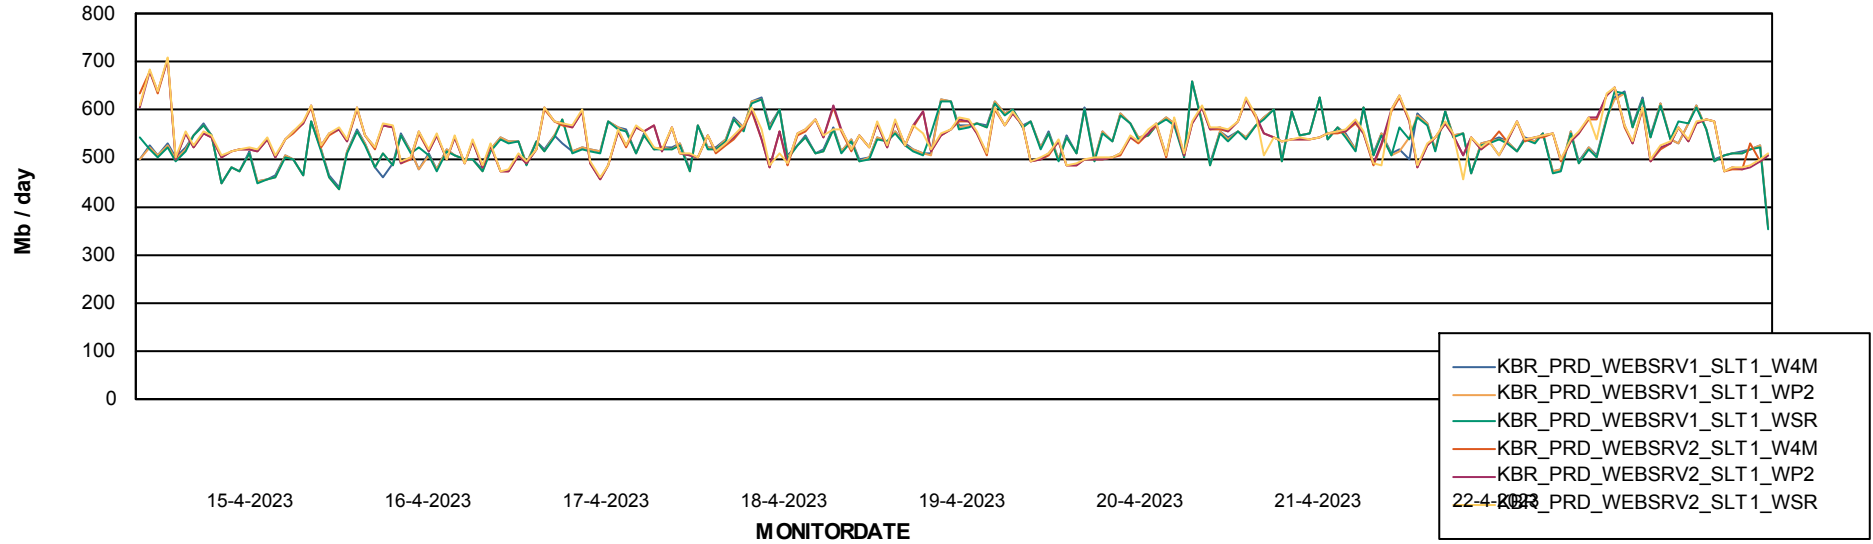

ABSSolute Web Component Services

Avg memory used per ABS Web component