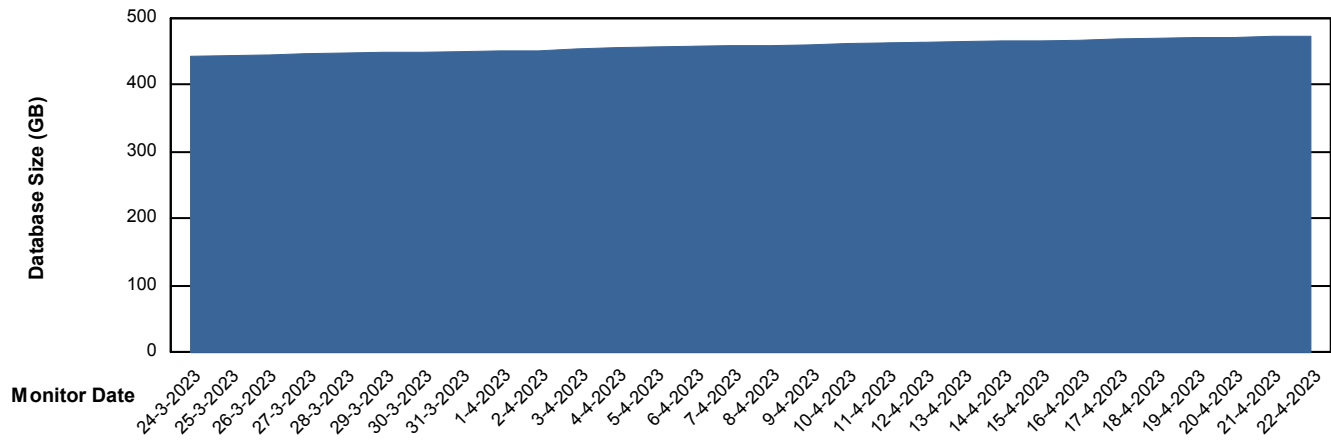

DATABASE SIZE JSG_PRD_RIKER_DB

Database growth over last month