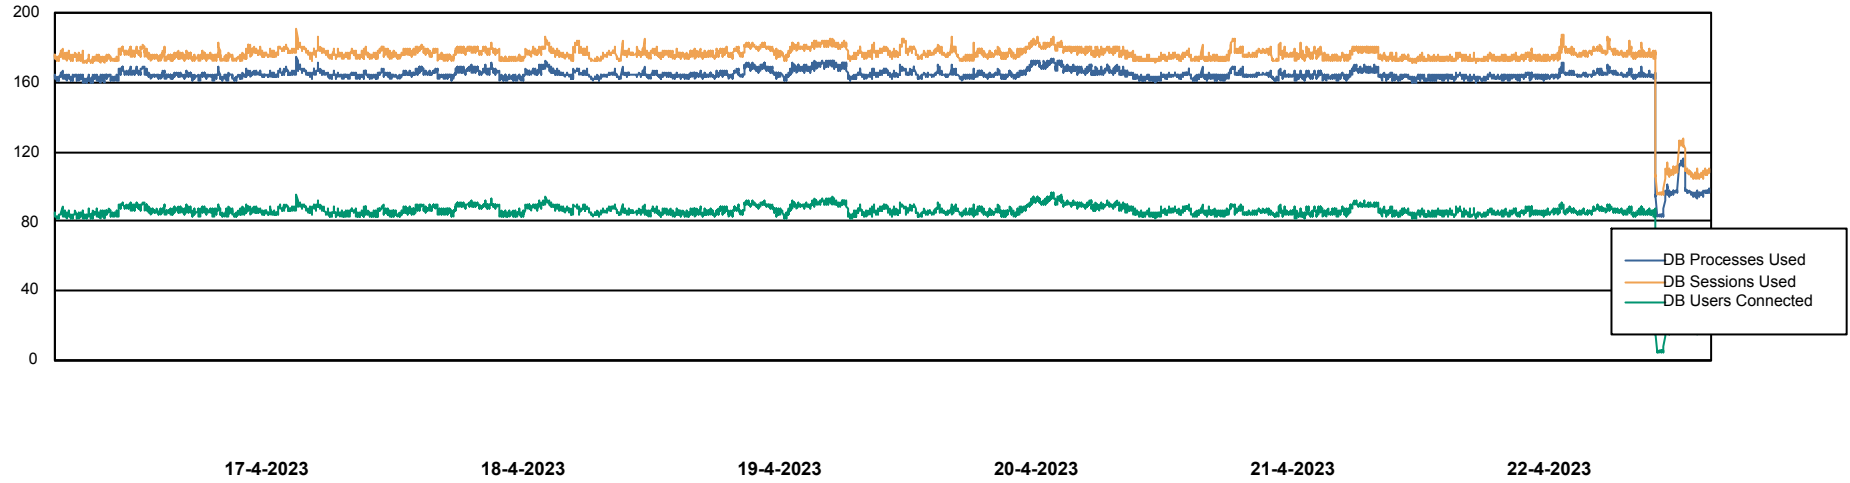

Database Performance JSG_PRD_BASHIR_DB