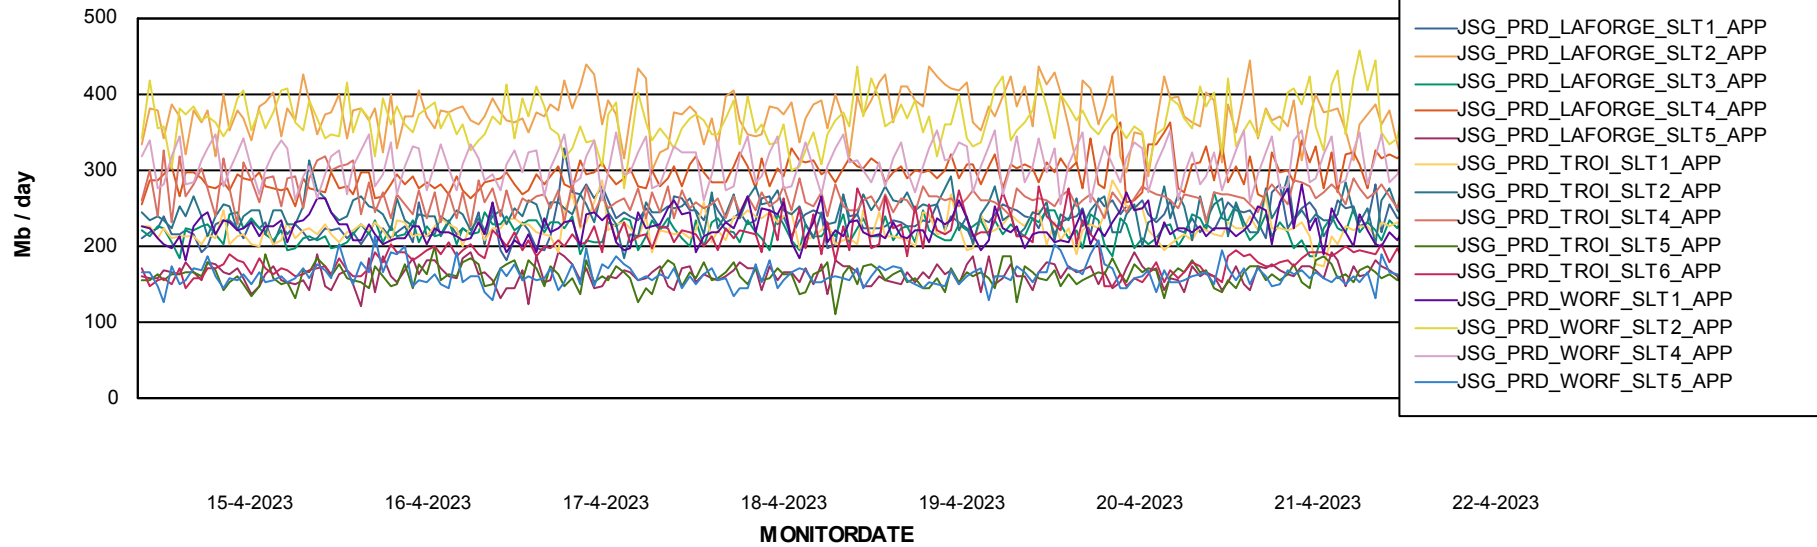

ABSSolute Application Server Services

Avg memory used per ABS Server Service