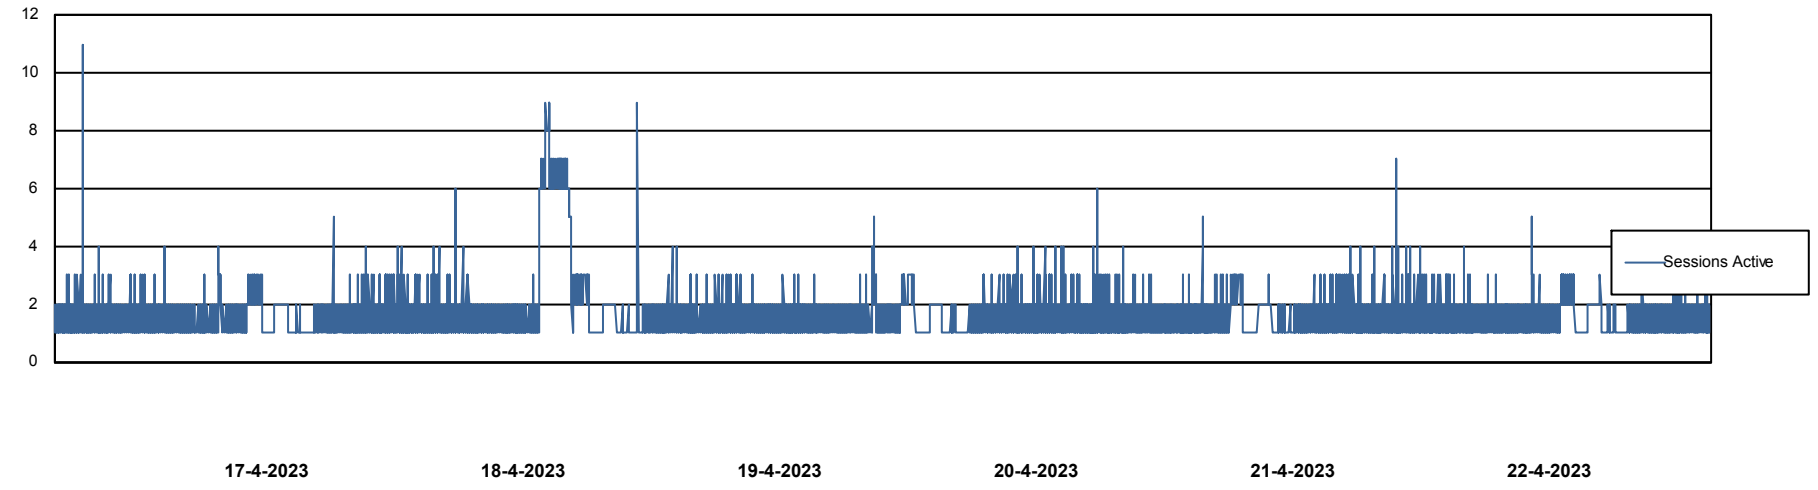

Database Performance JSG_PRD_BASHIR_DB