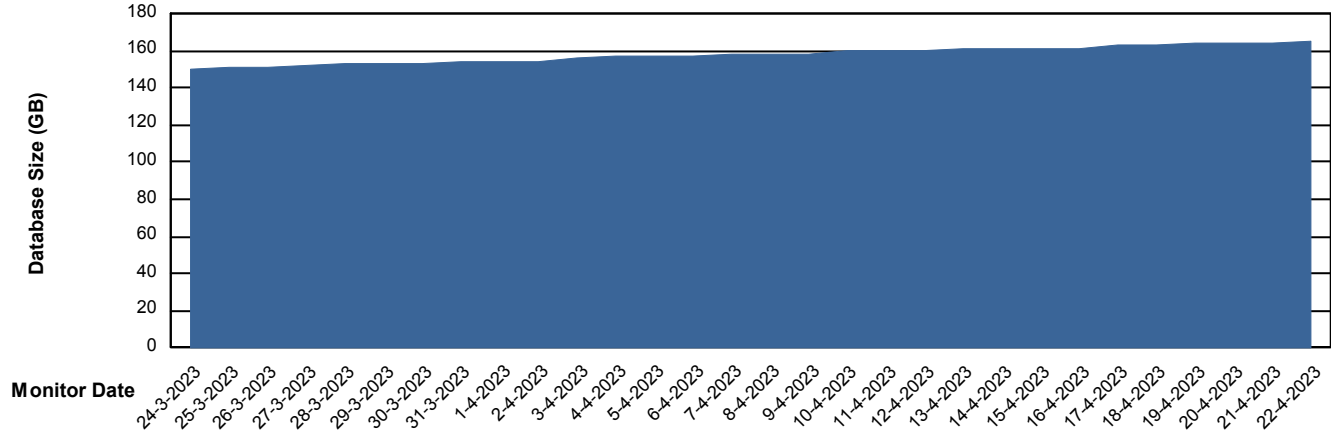

DATABASE SIZE JSG_PRD_BASHIR_DB

Database growth over last month