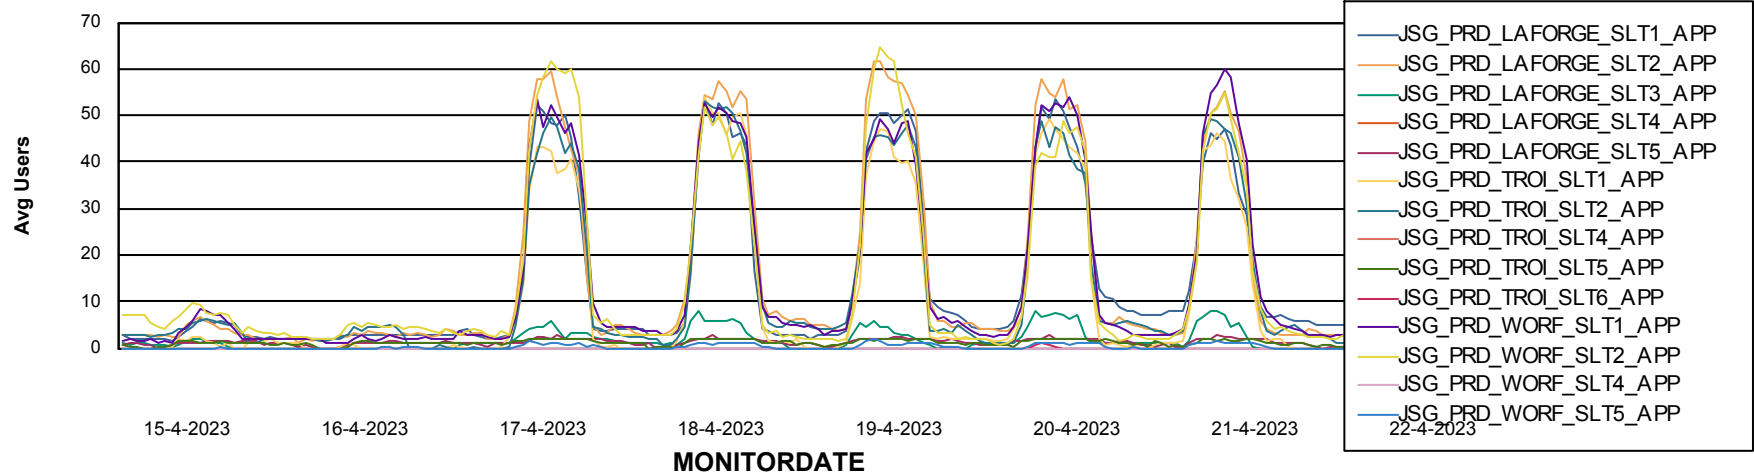

Avg users per day per ABS server