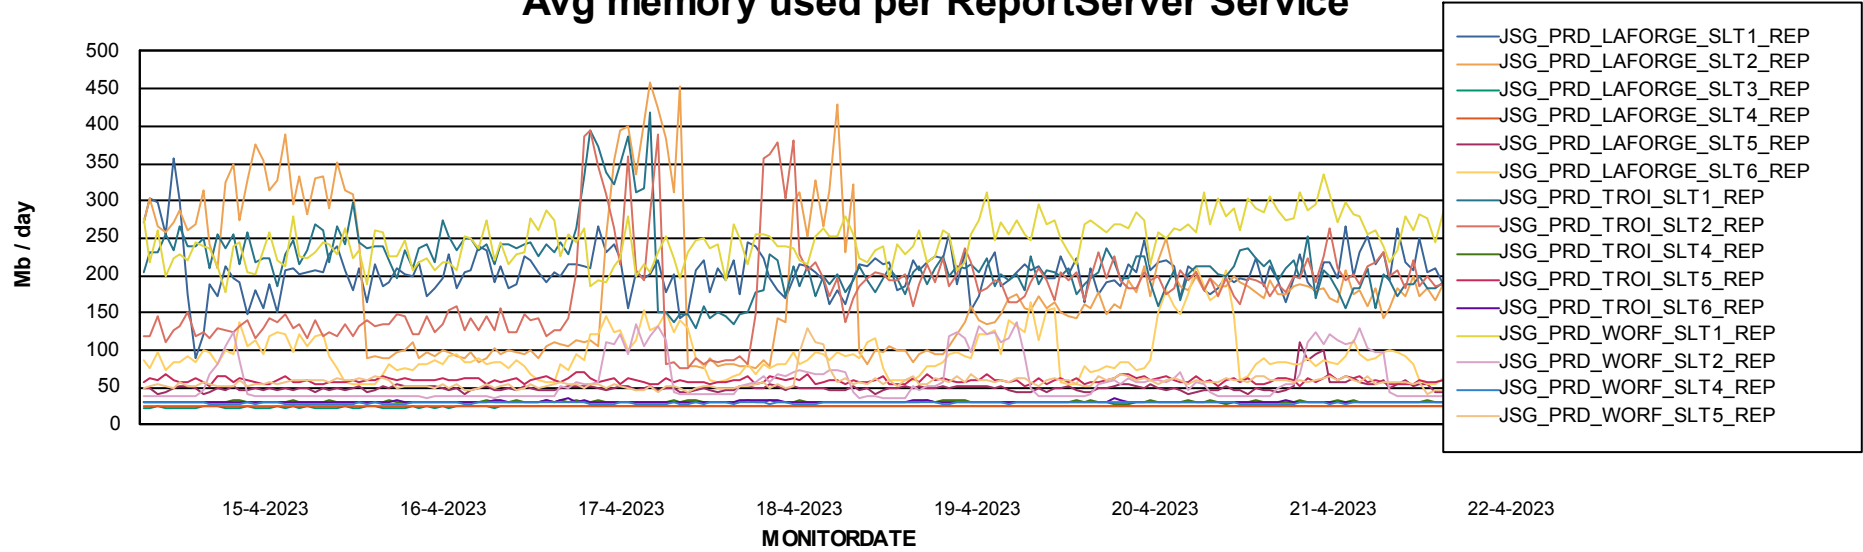

ABSSolute Application ReportServer Services

Avg memory used per ReportServer Service