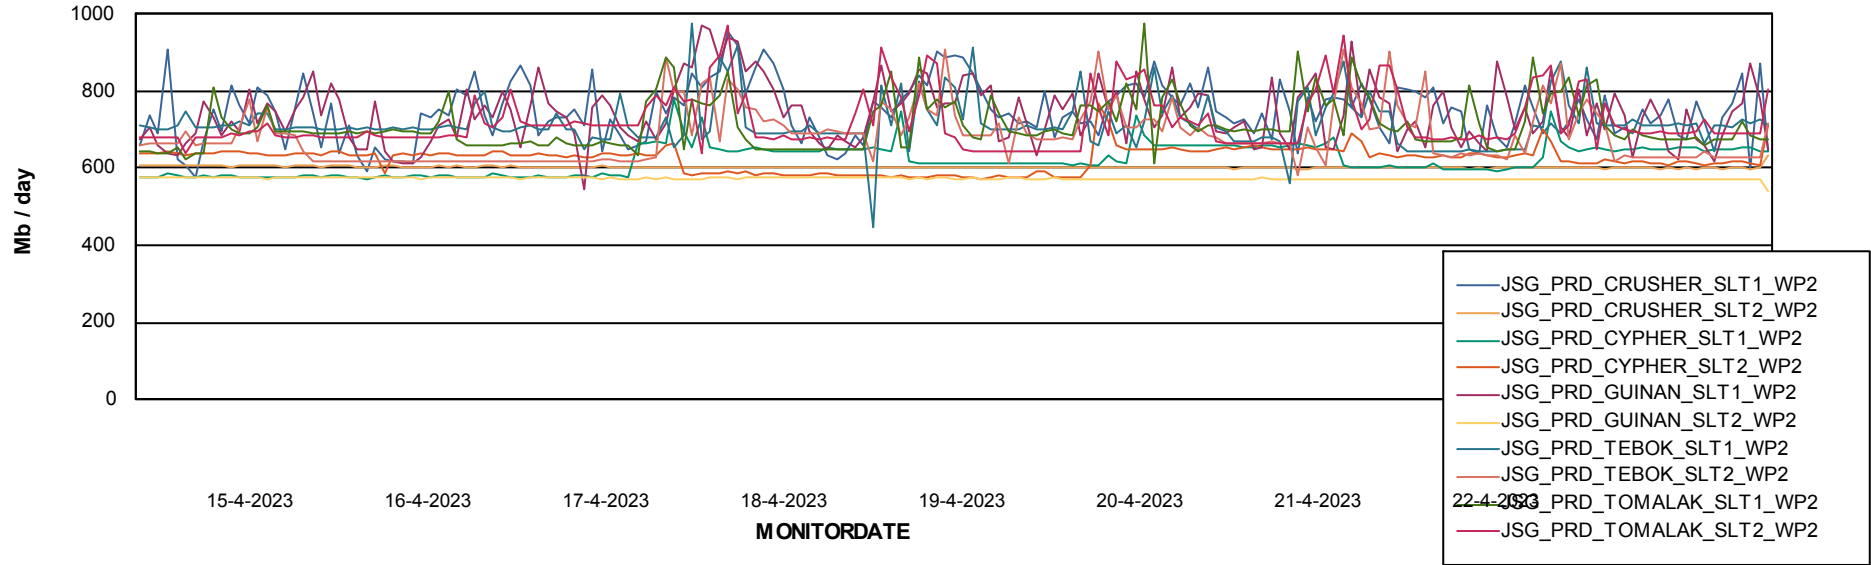

ABSSolute Web Component Services

Avg memory used per ABS Web component