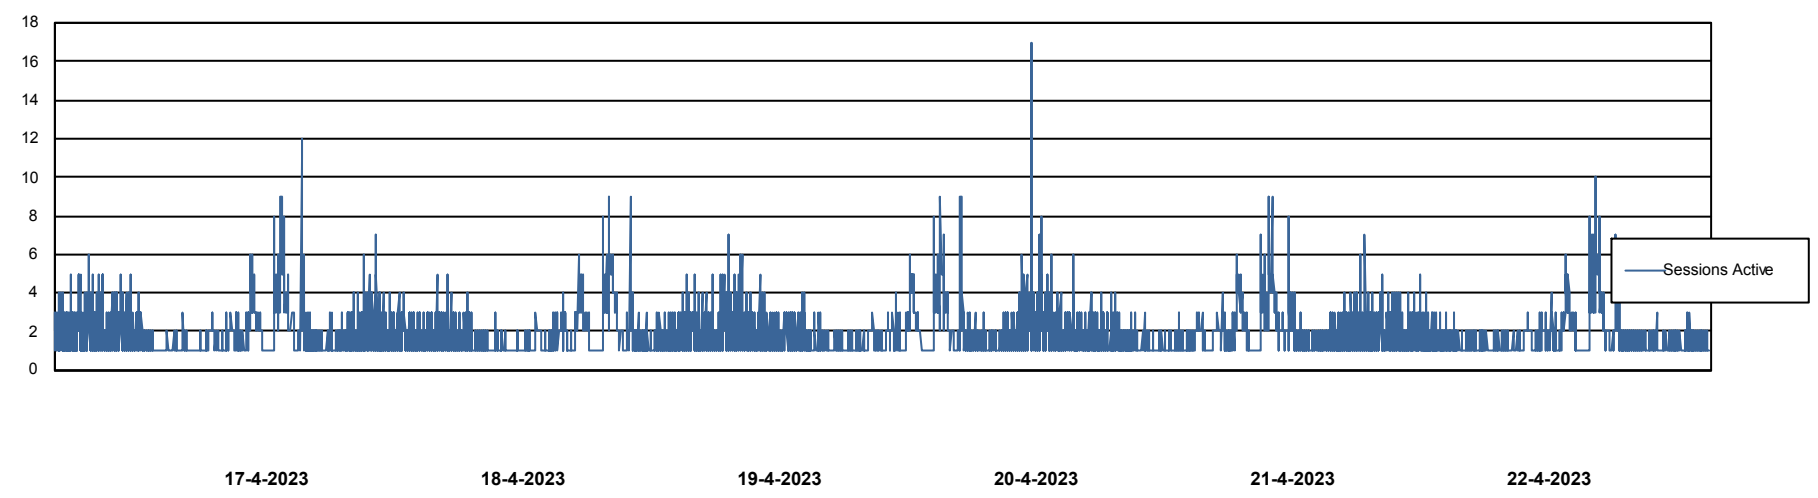

Database Performance JSG_PRD_RIKER_DB