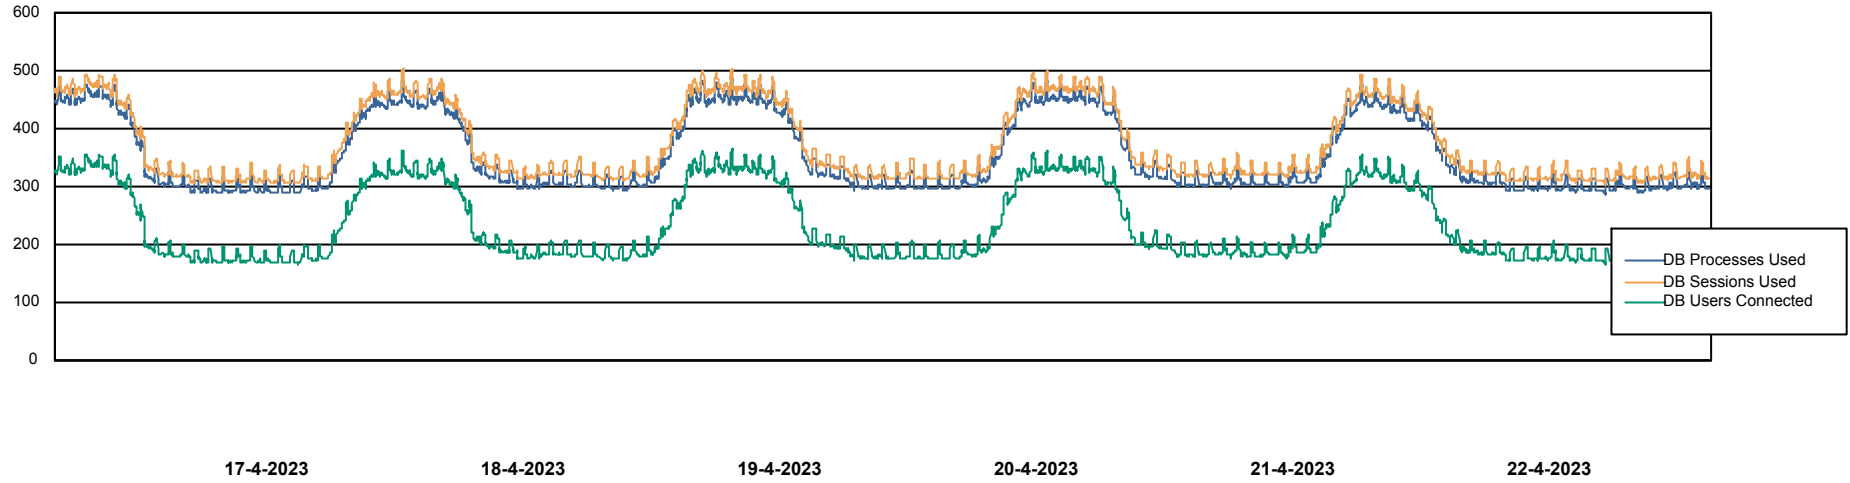

Database Performance JSG_PRD_RIKER_DB