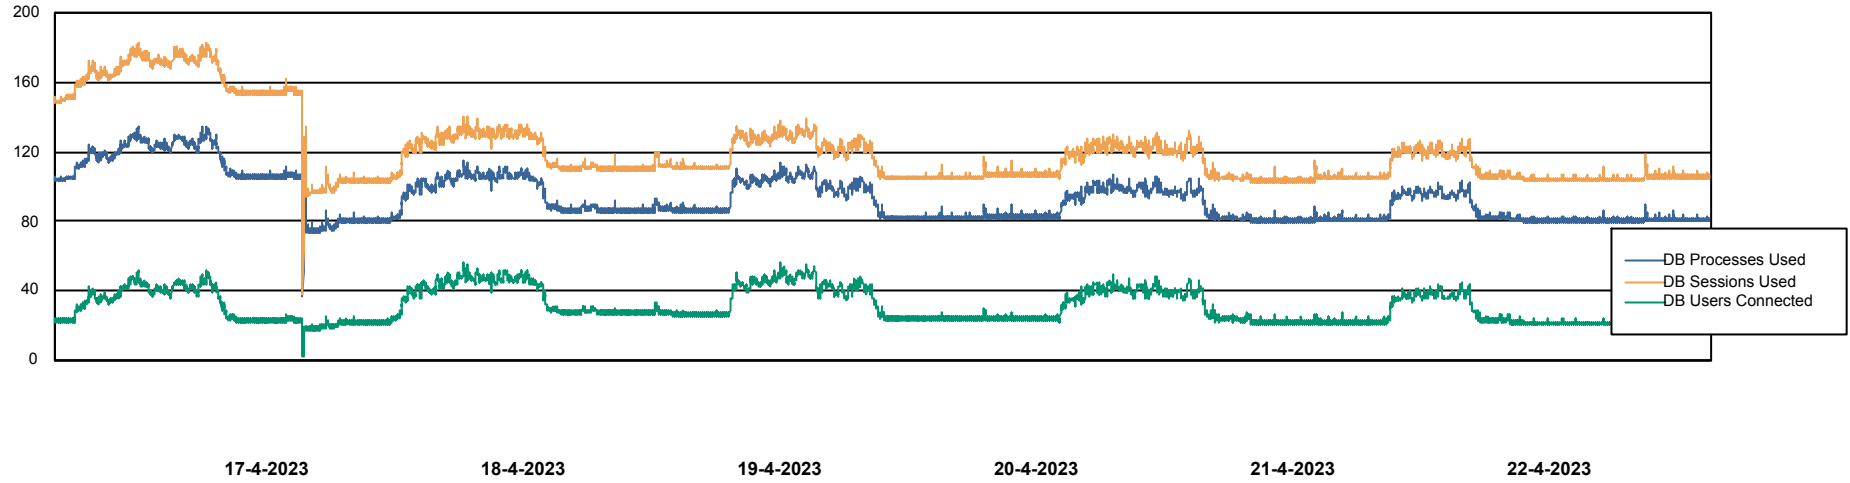

Weekly SLA Customer Report

Customer HUE_Production
Database ID 154

Database Performance HUE_PRD_S-ORABI_DB

Weekly SLA Customer Report

Customer HUE_Production
Database ID 154

Database Performance HUE_PRD_S-ORAPROD2_DB