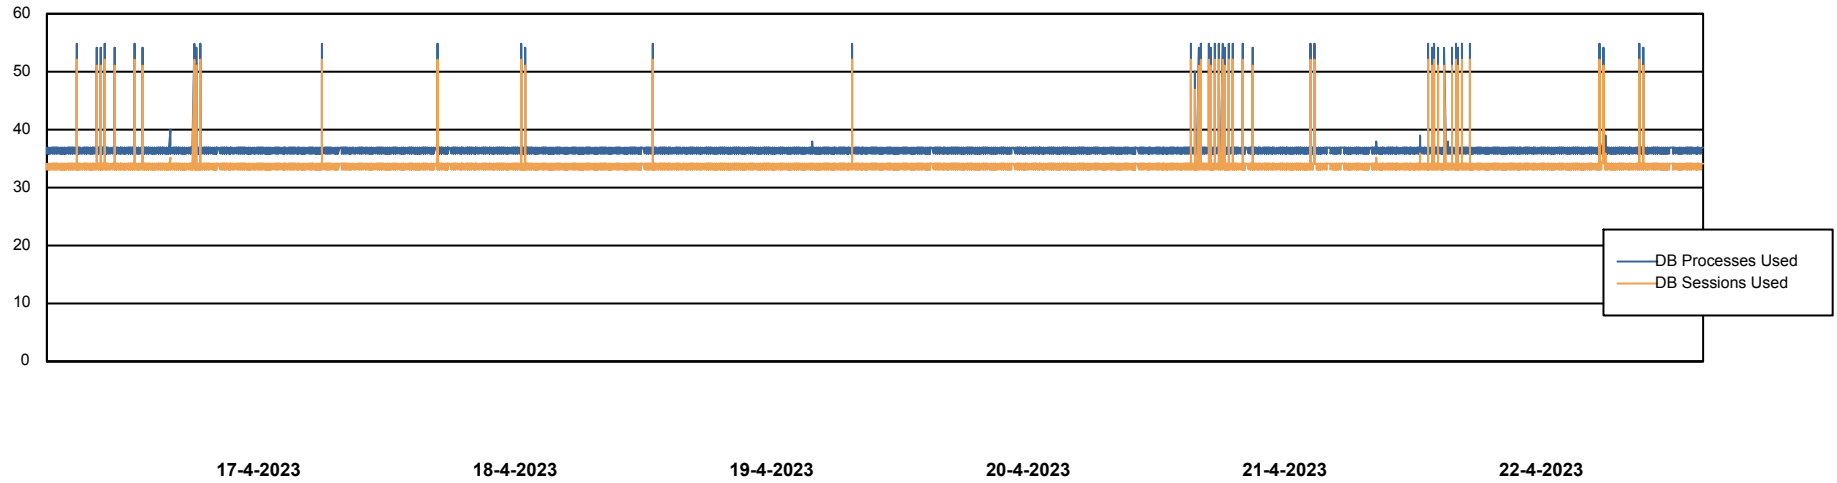

Database Performance HUE_STB_S-ORATEST2_DB

DB Processes Max 1,000