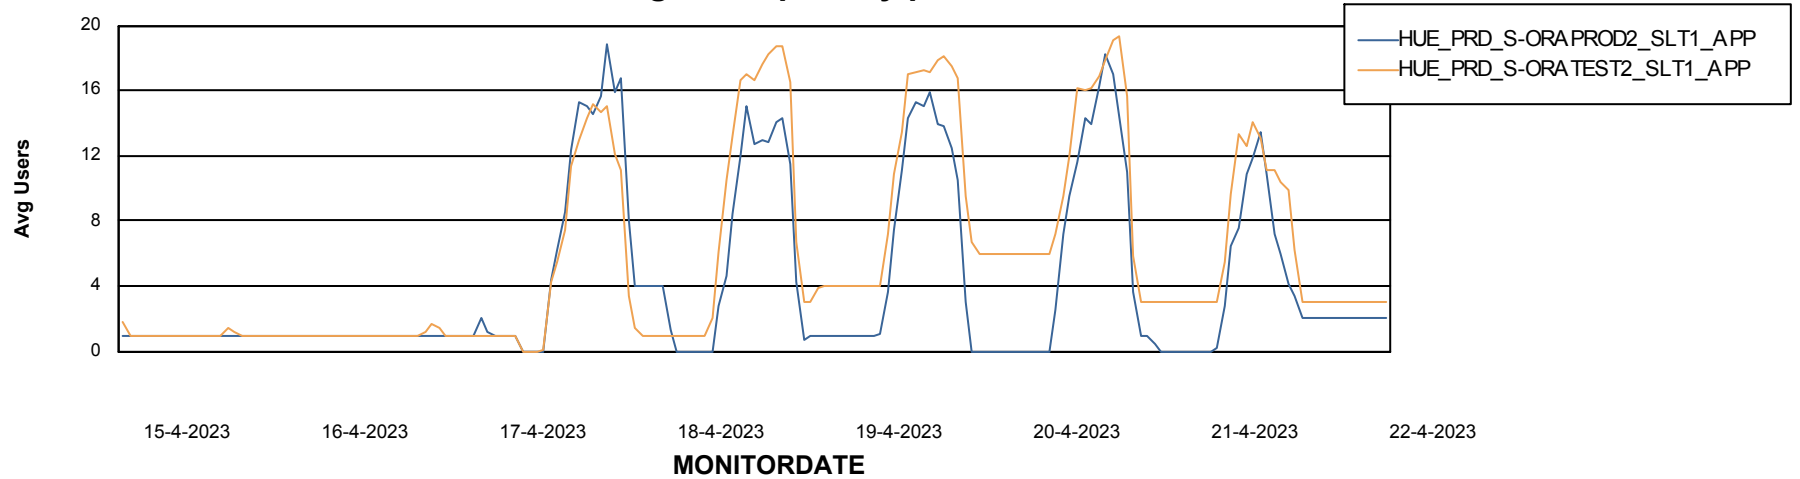

Standby Database Health HUE_Production

Recovery lag for last 7 days

Weekly SLA Customer Report

Customer HUE_Production
Database ID 154

ABSSolute Application Server Services

Avg memory used per ABS Server Service

Avg users per day per ABS server

Weekly SLA Customer Report

Customer HUE_Production
Database ID 154

ABSSolute Application ReportServer Services

Avg memory used per ReportServer Service

Weekly SLA Customer Report