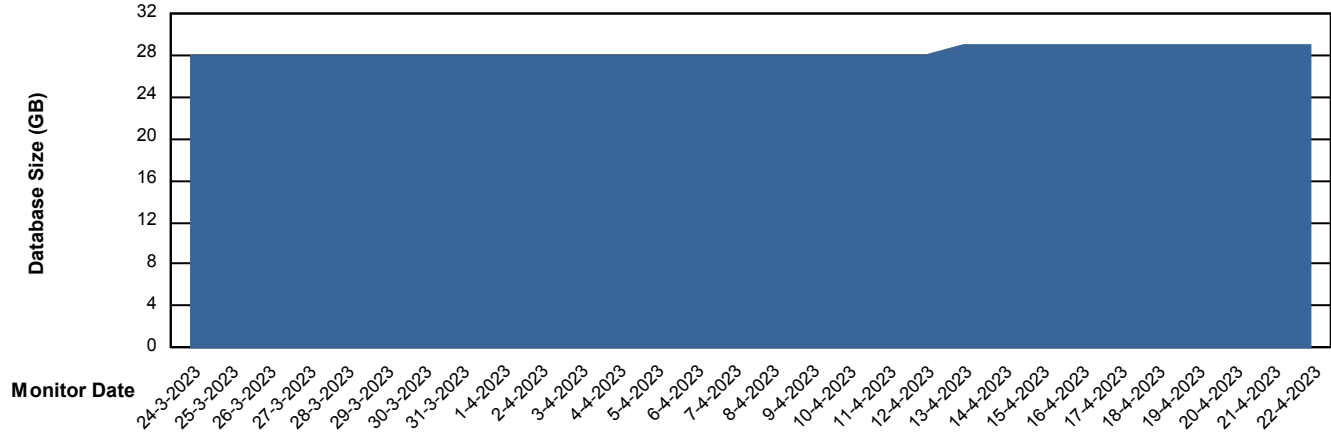

DATABASE SIZE HUE_PRD_S-ORABI_DB

Database growth over last month