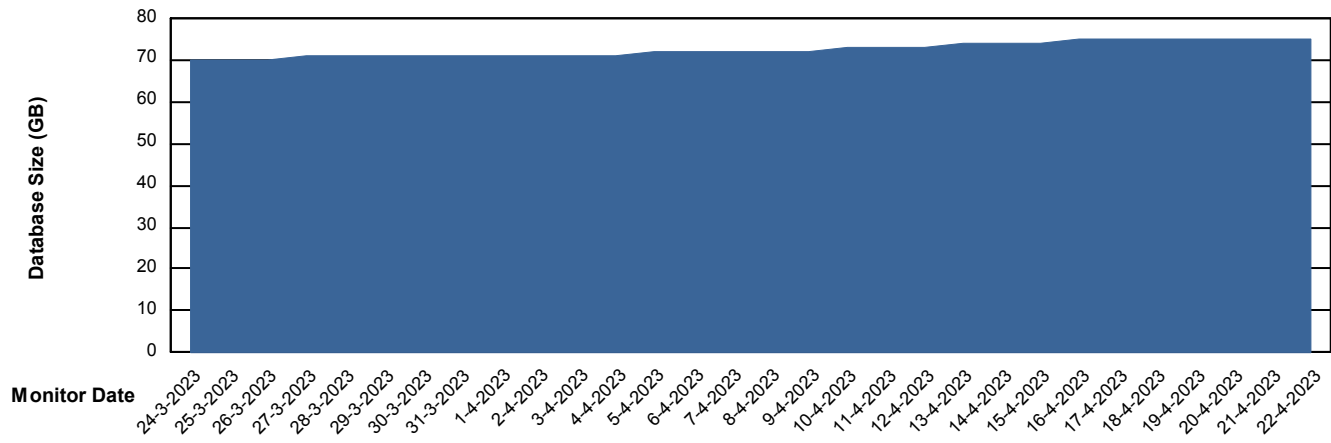

DATABASE SIZE HUE_PRD_S-ORAPROD2_DB

Database growth over last month