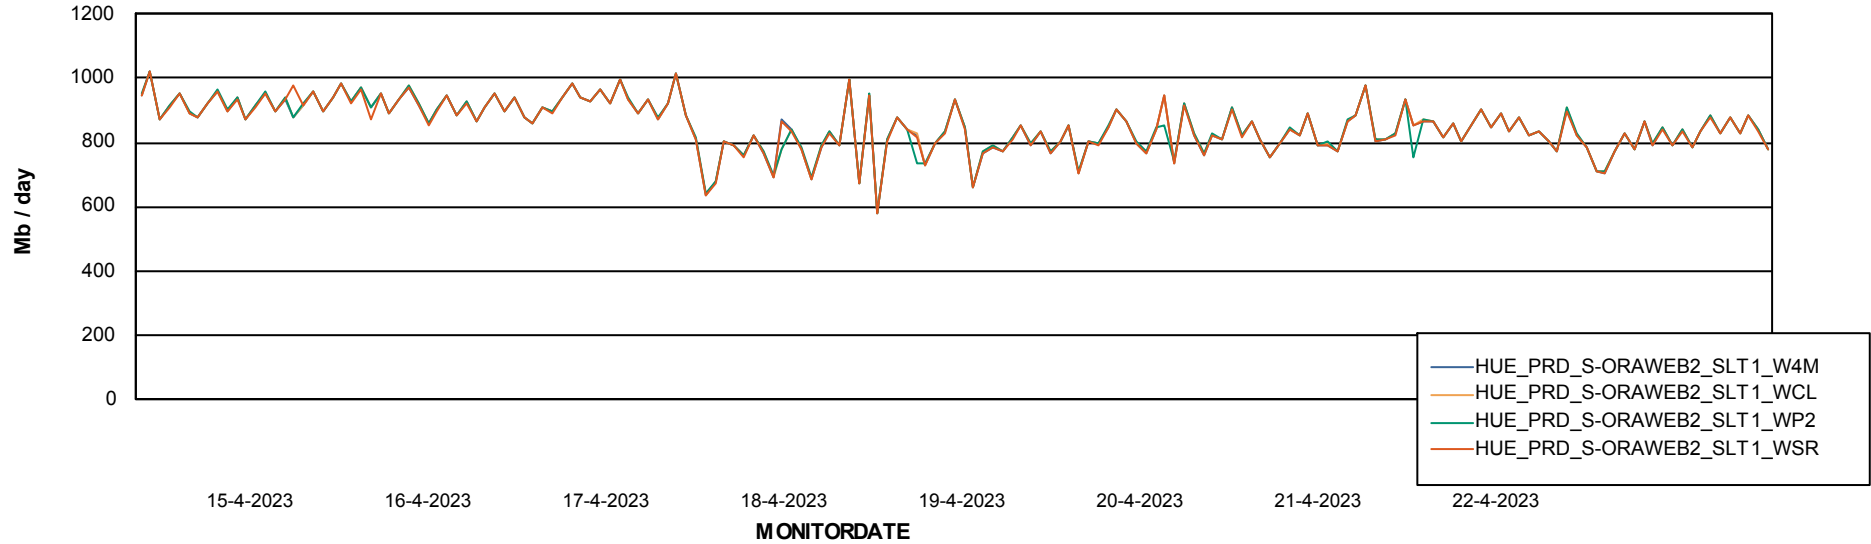

ABSSolute Web Component Services

Avg memory used per ABS Web component