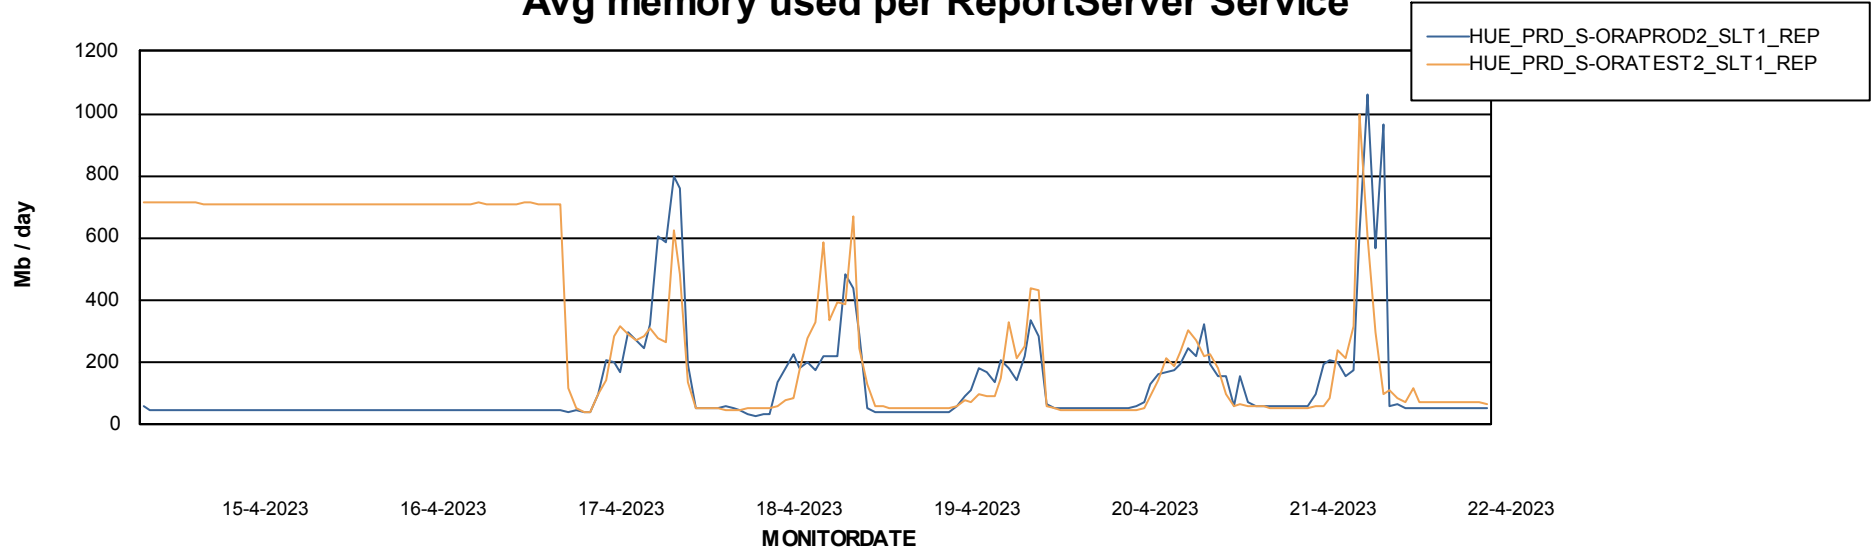

Avg users per day per ABS server

Weekly SLA Customer Report

Customer HUE_Production
Database ID 154

ABSSolute Application ReportServer Services

Avg memory used per ReportServer Service

Weekly SLA Customer Report