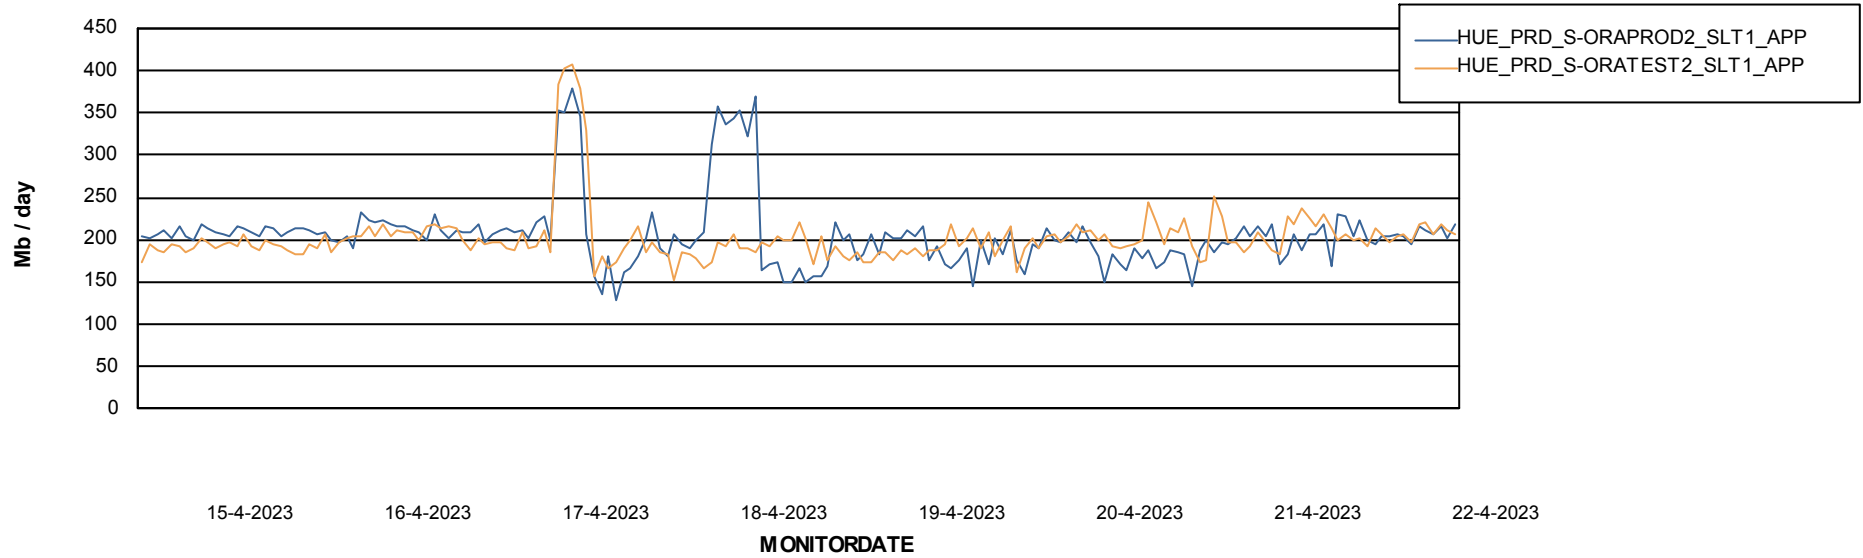

Standby Database Health HUE_Production

Recovery lag for last 7 days

Weekly SLA Customer Report

Customer HUE_Production
Database ID 154

ABSSolute Application Server Services

Avg memory used per ABS Server Service