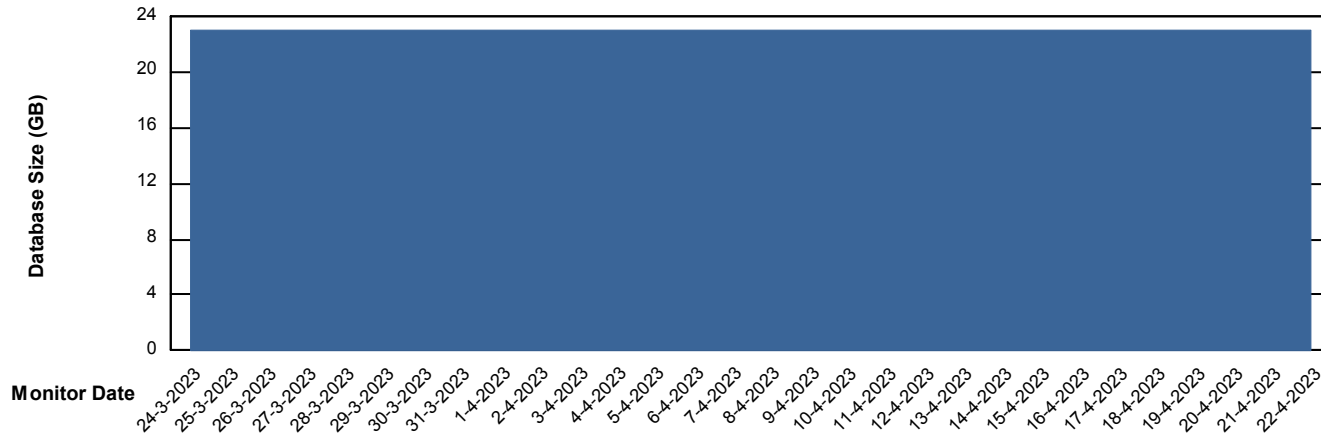

DB Processes Max 1,000

Weekly SLA Customer Report

Customer EUT_Production
Database ID 114

DATABASE SIZE EUT_EUP_PRD_URVINA22T_DB

Database growth over last month

DATABASE SIZE EUT_URM_PRD_URVINA26_DB

Database growth over last month