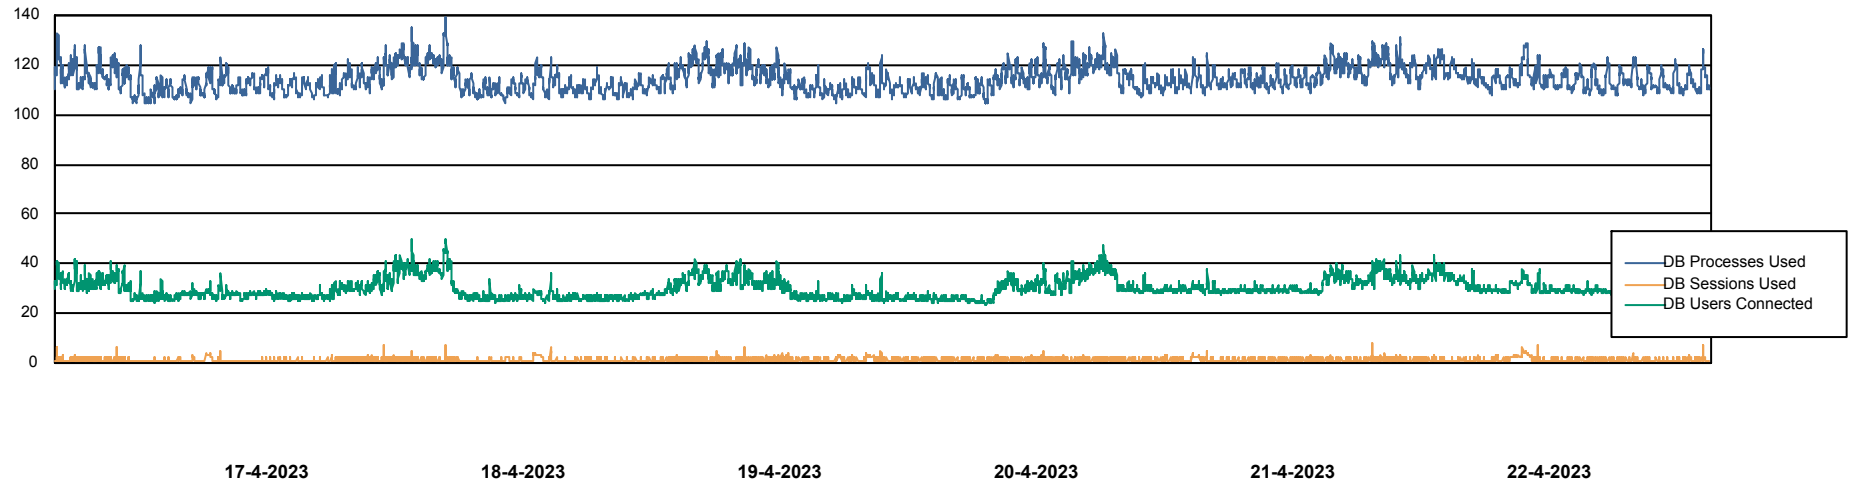

Weekly SLA Customer Report

Customer EUT_Production
Database ID 114

Database Performance EUT_EUP_PRD_URVINA22T_DB

DB Processes Max 500

Weekly SLA Customer Report

Customer EUT_Production
Database ID 114

Database Performance EUT_URM_PRD_URVINA26_DB