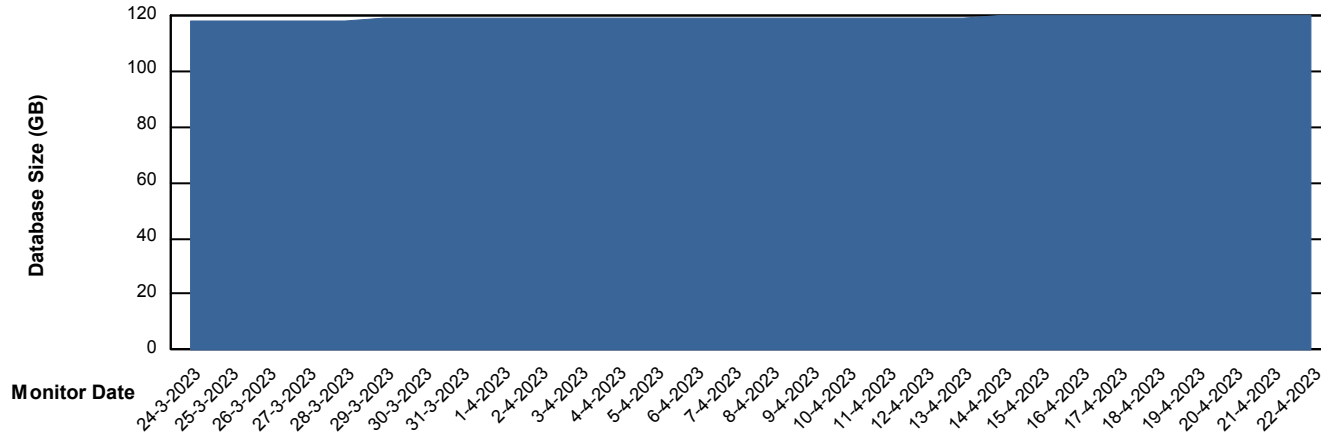

DB Processes Max 1,000

Weekly SLA Customer Report

Customer EUT_Production
Database ID 114

DATABASE SIZE EUT_EUP_PRD_URVINA22T_DB

Database growth over last month

DATABASE SIZE EUT_URM_PRD_URVINA26_DB

Database growth over last month