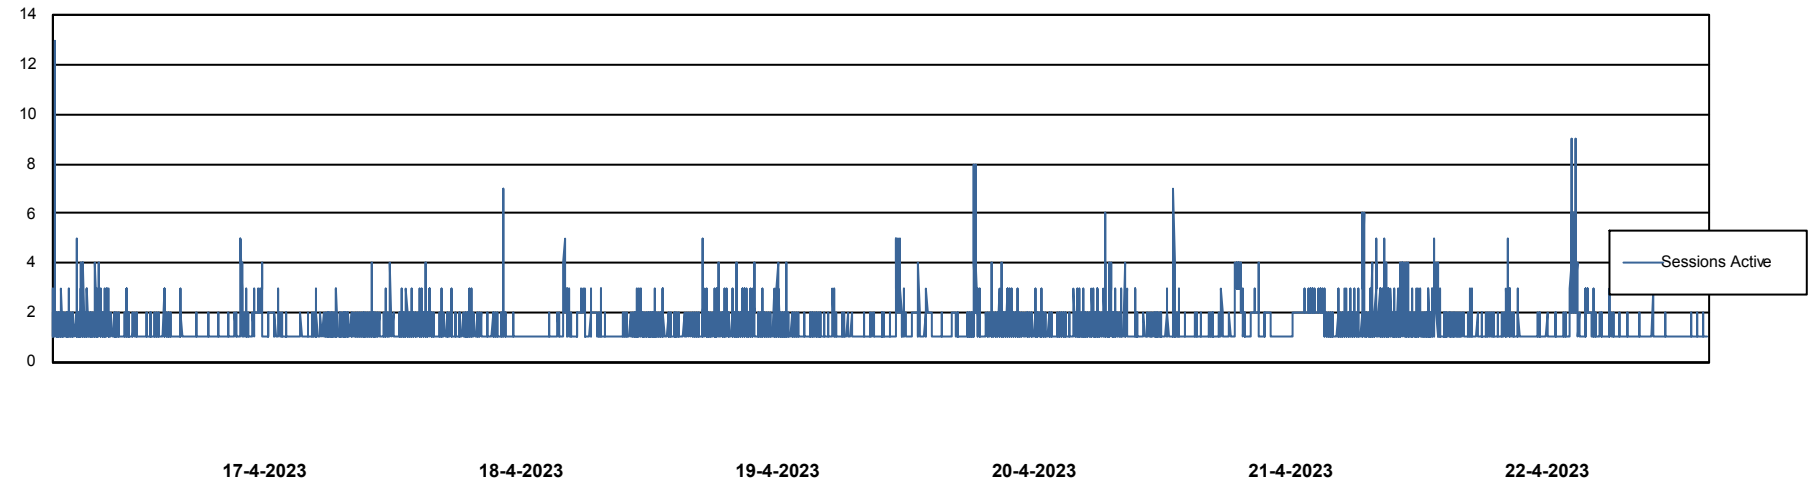

Weekly SLA Customer Report

Customer ELJ Production
Database ID 72

Database Performance ELJDB_BI

Weekly SLA Customer Report

Customer ELJ Production
Database ID 72

Database Performance ELJDB_Production

Weekly SLA Customer Report

Customer ELJ Production
Database ID 72

Database Performance ELJDB_Standby

DB Processes Max 600

DB Sessions Max 4

Weekly SLA Customer Report

Customer ELJ Production
Database ID 72

DATABASE SIZE ELJDB_BI

Database growth over last month