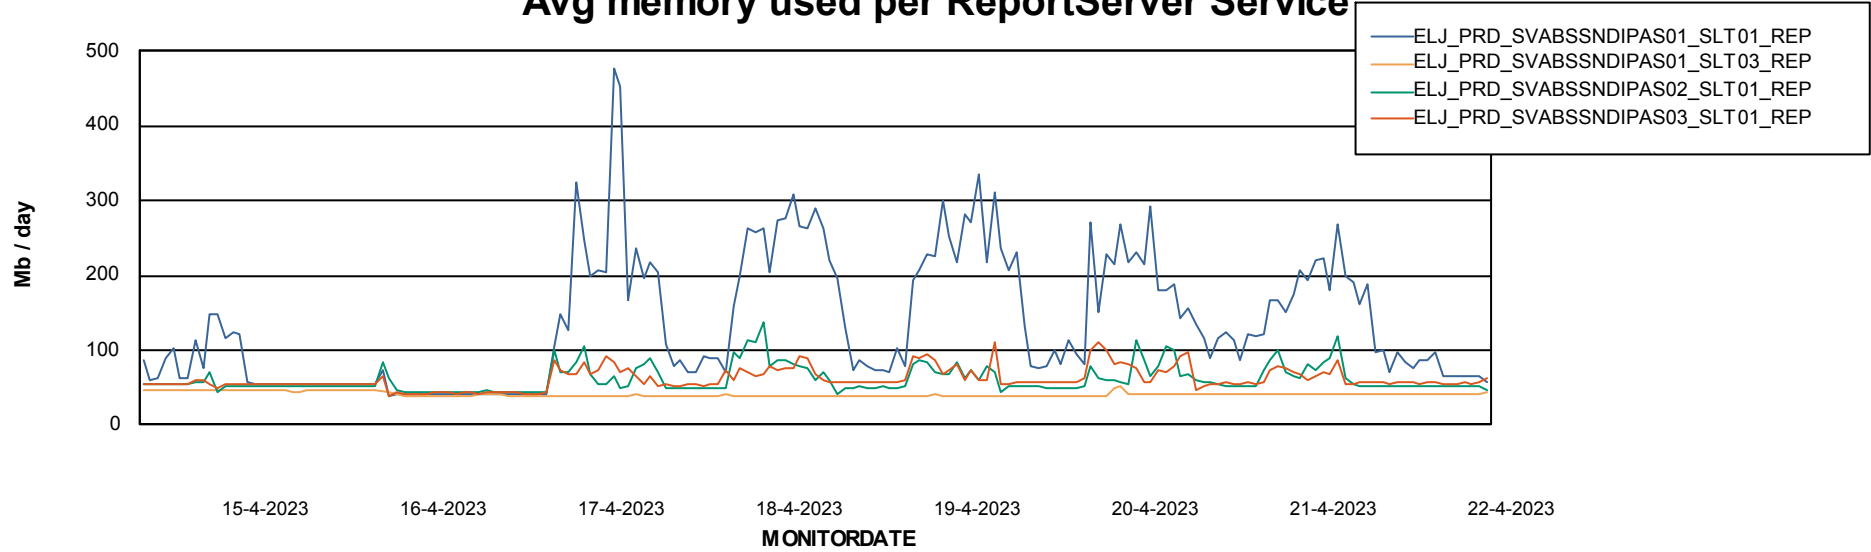

Avg memory used per ABS Server Service

Avg users per day per ABS server

Weekly SLA Customer Report

Customer ELJ Production
Database ID 72

ABSSolute Application ReportServer Services

Avg memory used per ReportServer Service