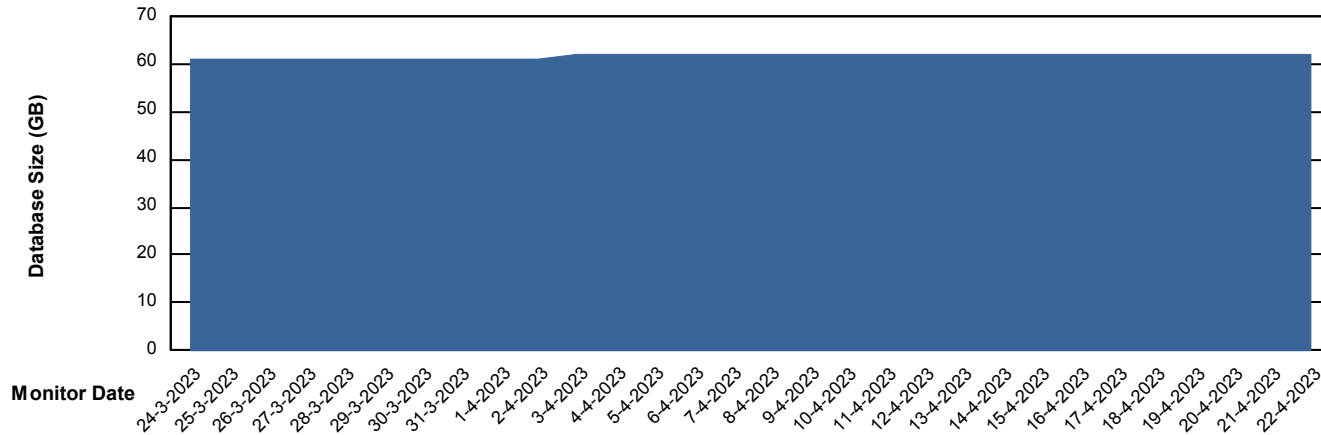

DATABASE SIZE ELJDB_Production

Database growth over last month