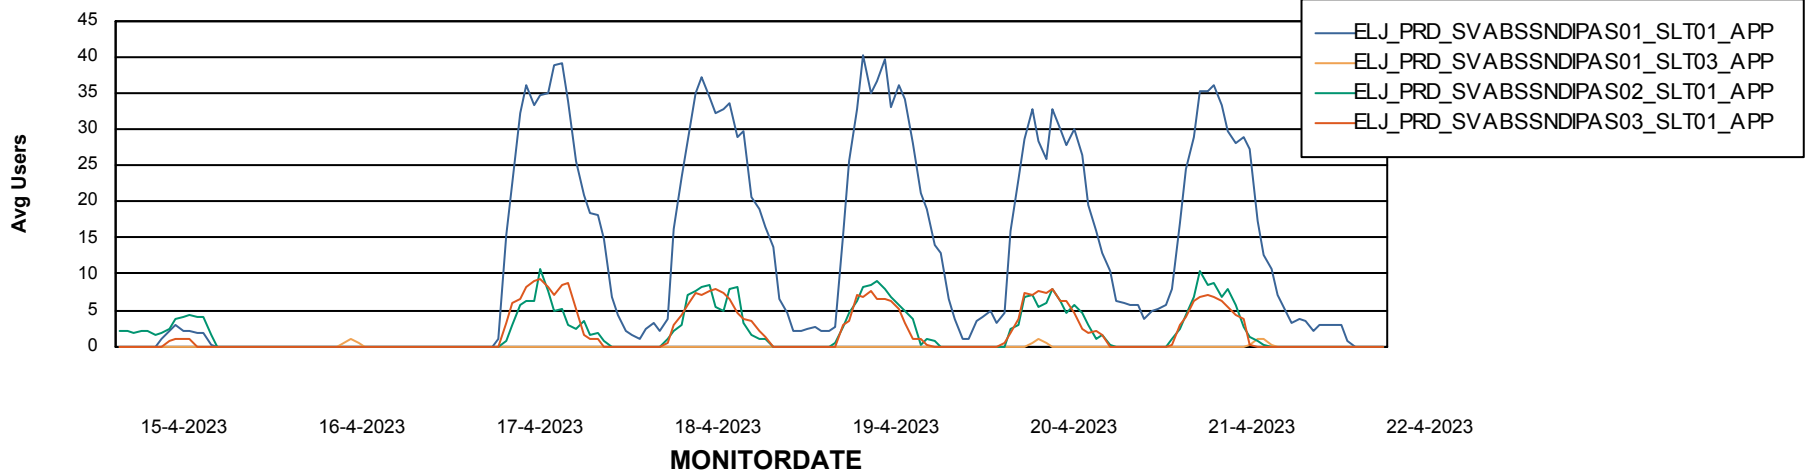

Avg users per day per ABS server