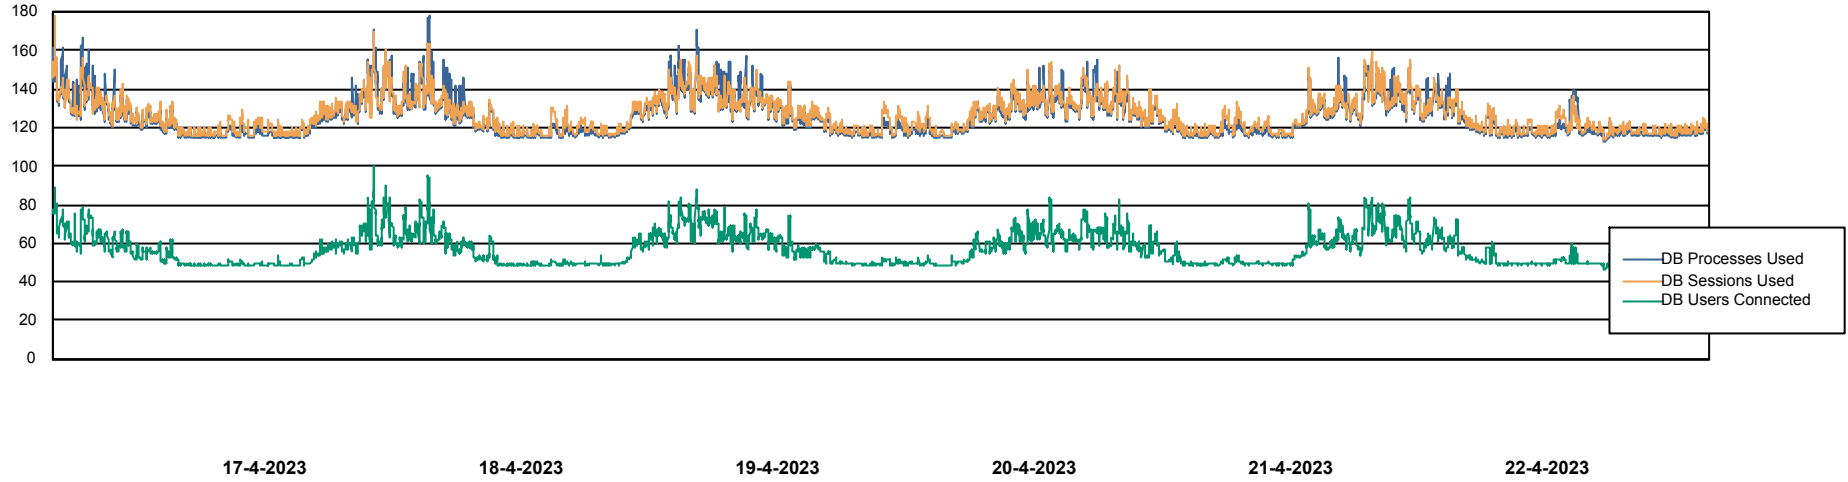

Weekly SLA Customer Report

Customer ELJ Production
Database ID 72

Database Performance ELJDB_BI

Weekly SLA Customer Report

Customer ELJ Production
Database ID 72

Database Performance ELJDB_Production

Weekly SLA Customer Report

Customer ELJ Production
Database ID 72

Database Performance ELJDB_Standby

DB Processes Max 600

DB Sessions Max 4

Weekly SLA Customer Report

Customer ELJ Production
Database ID 72

DATABASE SIZE ELJDB_BI

Database growth over last month