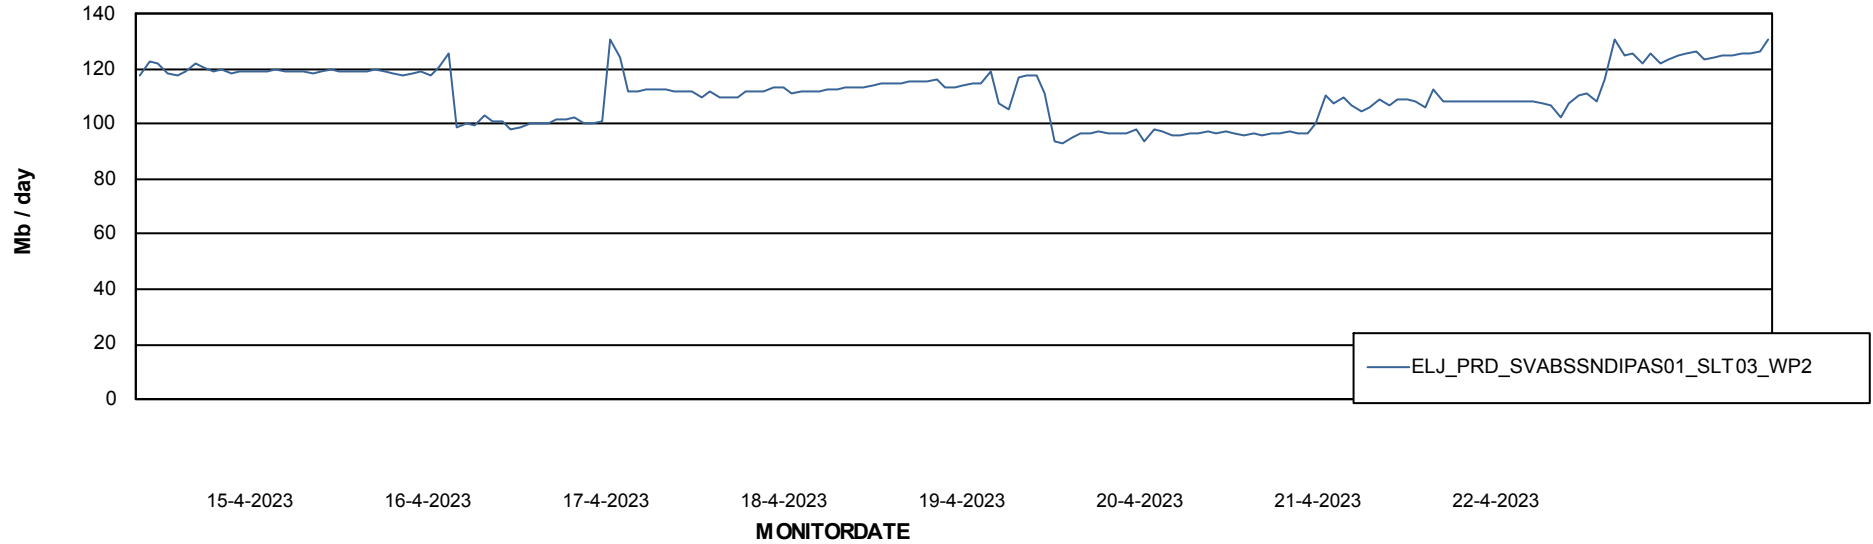

ABSSolute Web Component Services

Avg memory used per ABS Web component