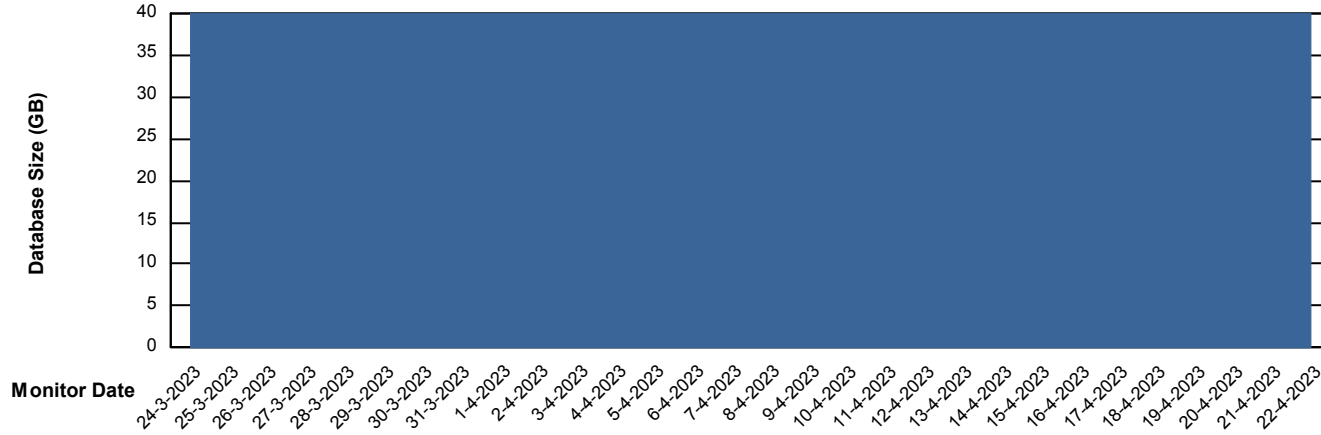

Weekly SLA Customer Report

Customer ELJ Production
Database ID 72

Database Performance ELJDB_BI

Weekly SLA Customer Report

Customer ELJ Production
Database ID 72

Database Performance ELJDB_Production

Weekly SLA Customer Report

Customer ELJ Production
Database ID 72

Database Performance ELJDB_Standby

DB Processes Max 600

DB Sessions Max 4

Weekly SLA Customer Report

Customer ELJ Production
Database ID 72

DATABASE SIZE ELJDB_BI

Database growth over last month