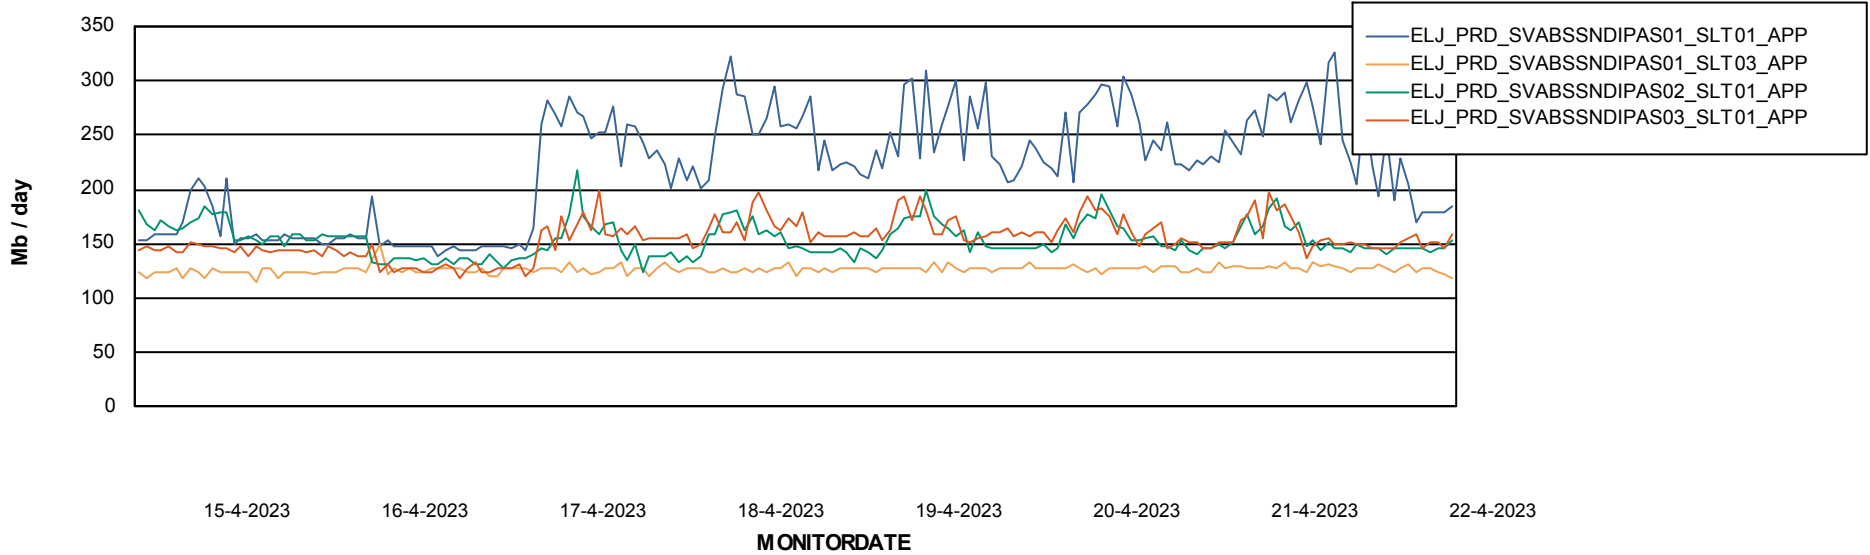

ABSSolute Application Server Services

Avg memory used per ABS Server Service