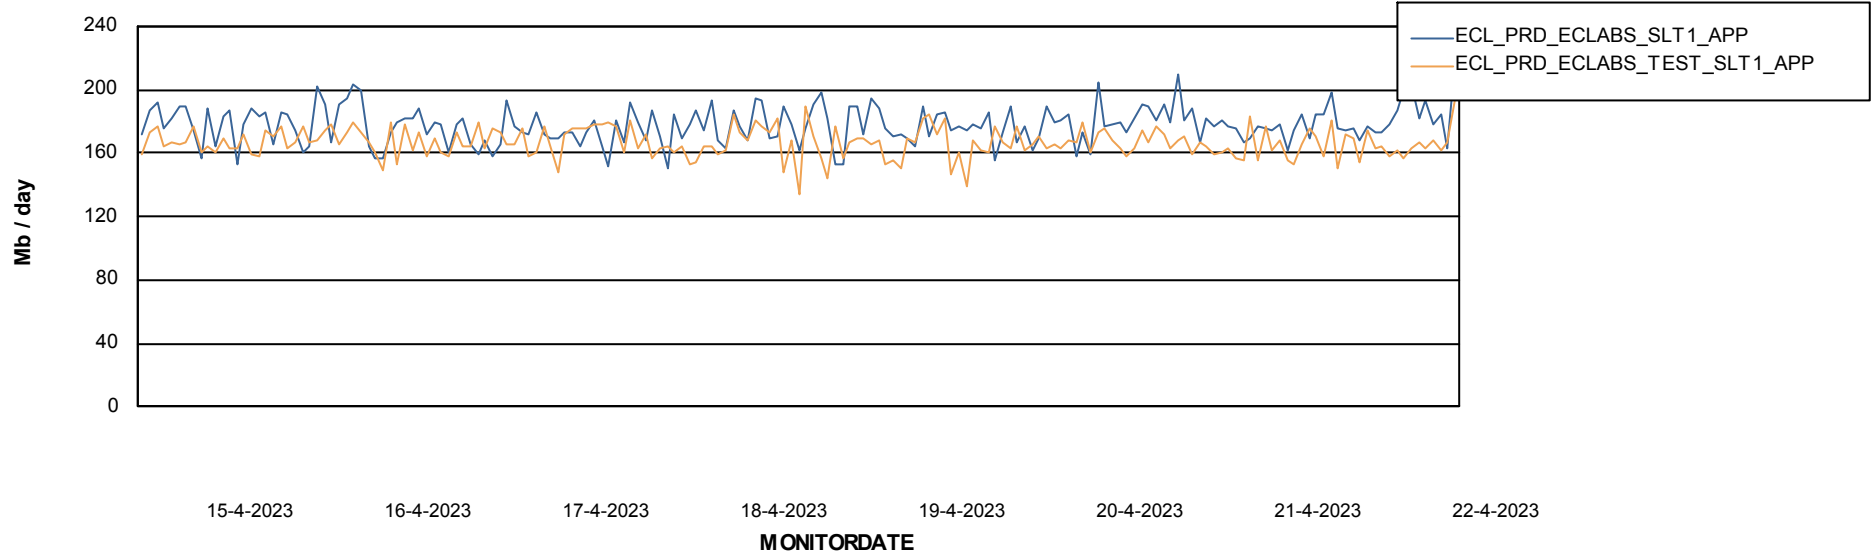

ABSSolute Application Server Services

Avg memory used per ABS Server Service