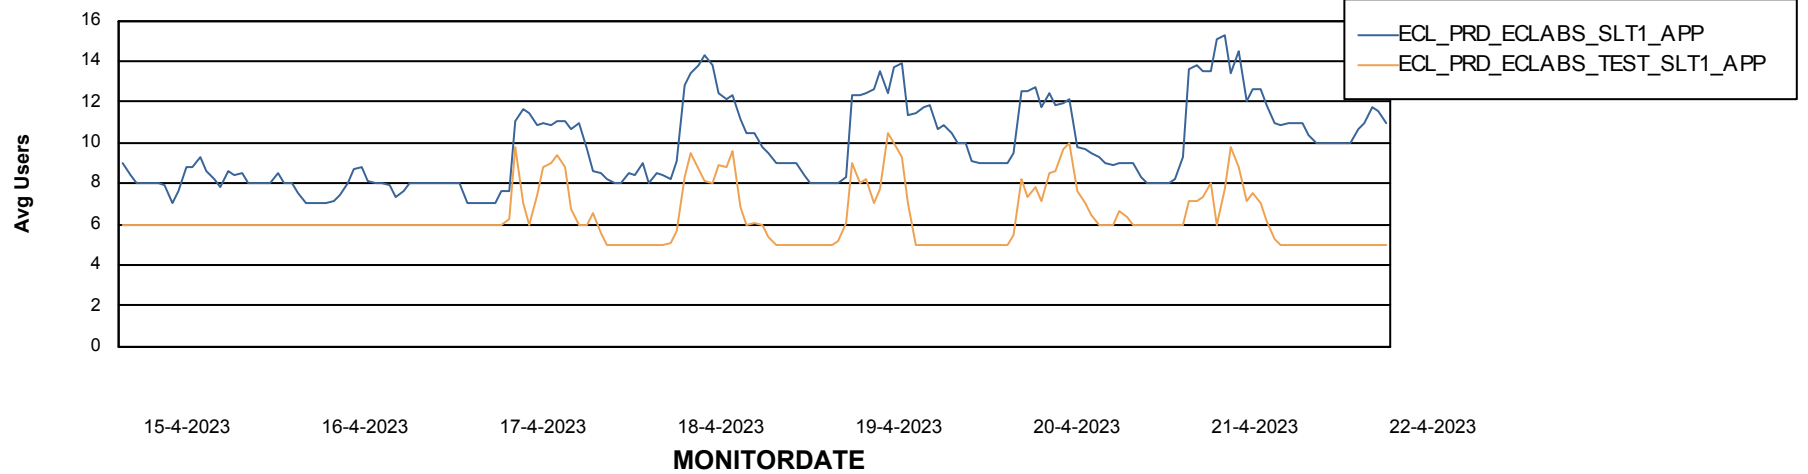

Avg users per day per ABS server