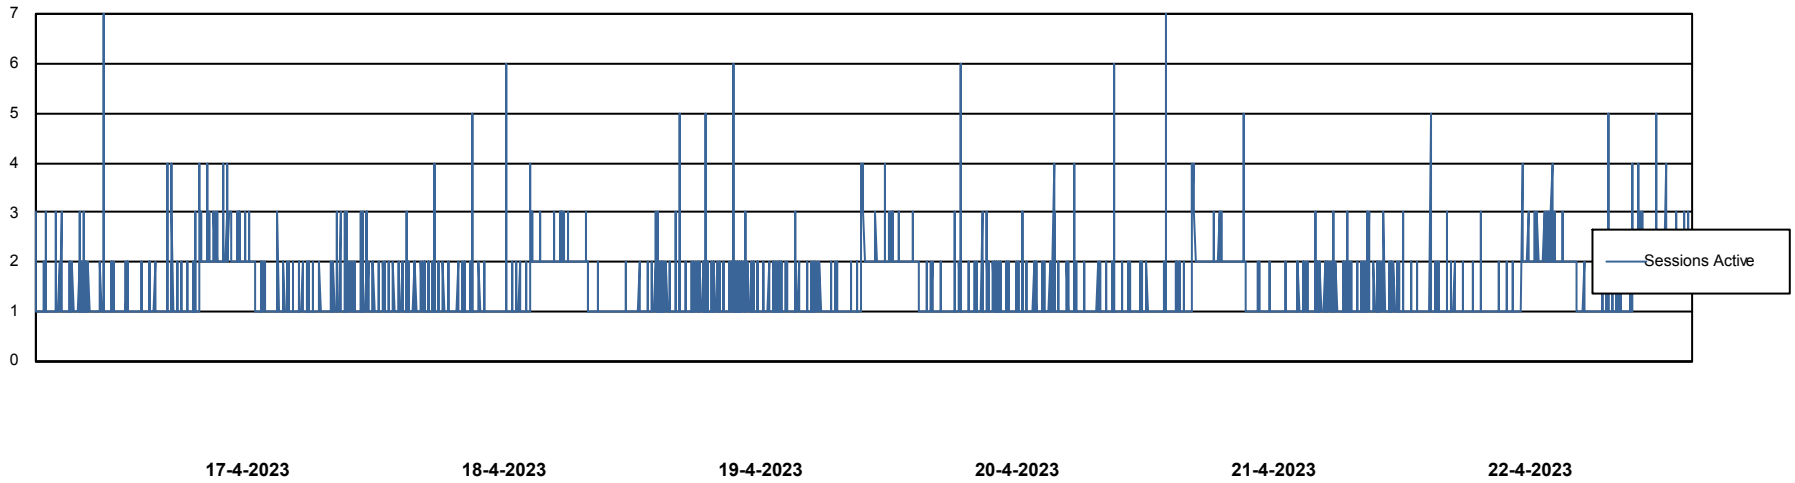

Database Performance ECL_PRD_ECLABS_DB_Production