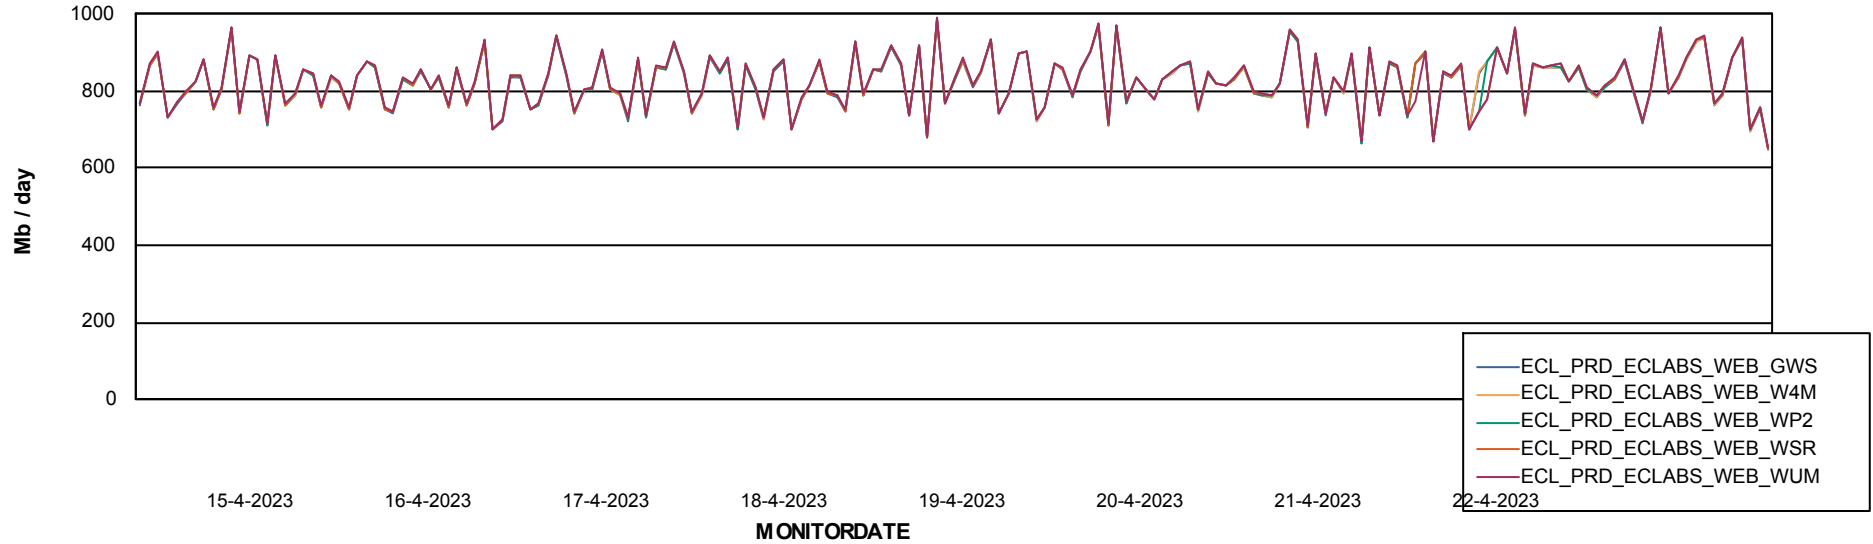

ABSSolute Web Component Services

Avg memory used per ABS Web component