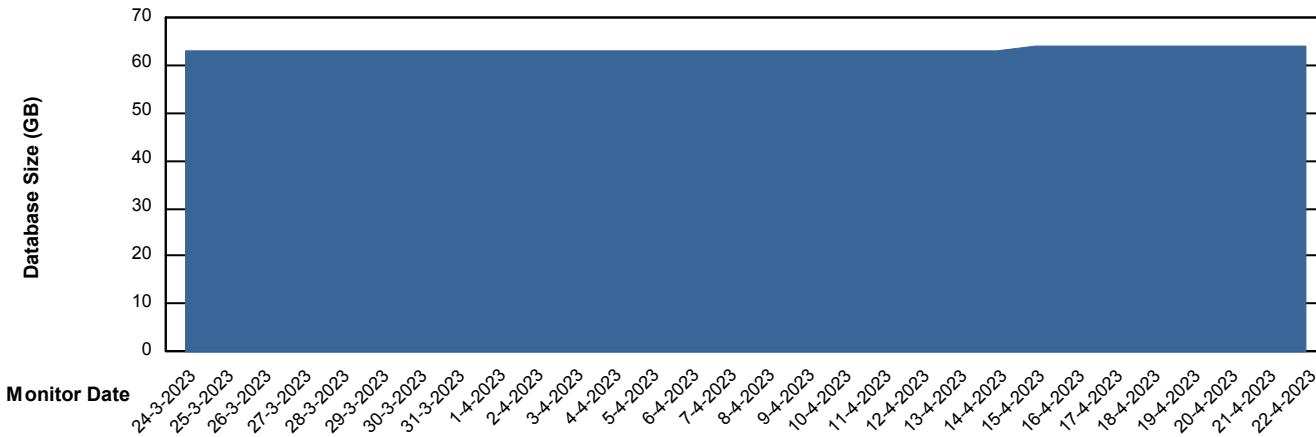

DATABASE SIZE ECL_PRD_ECLABS_DB_Production

Database growth over last month