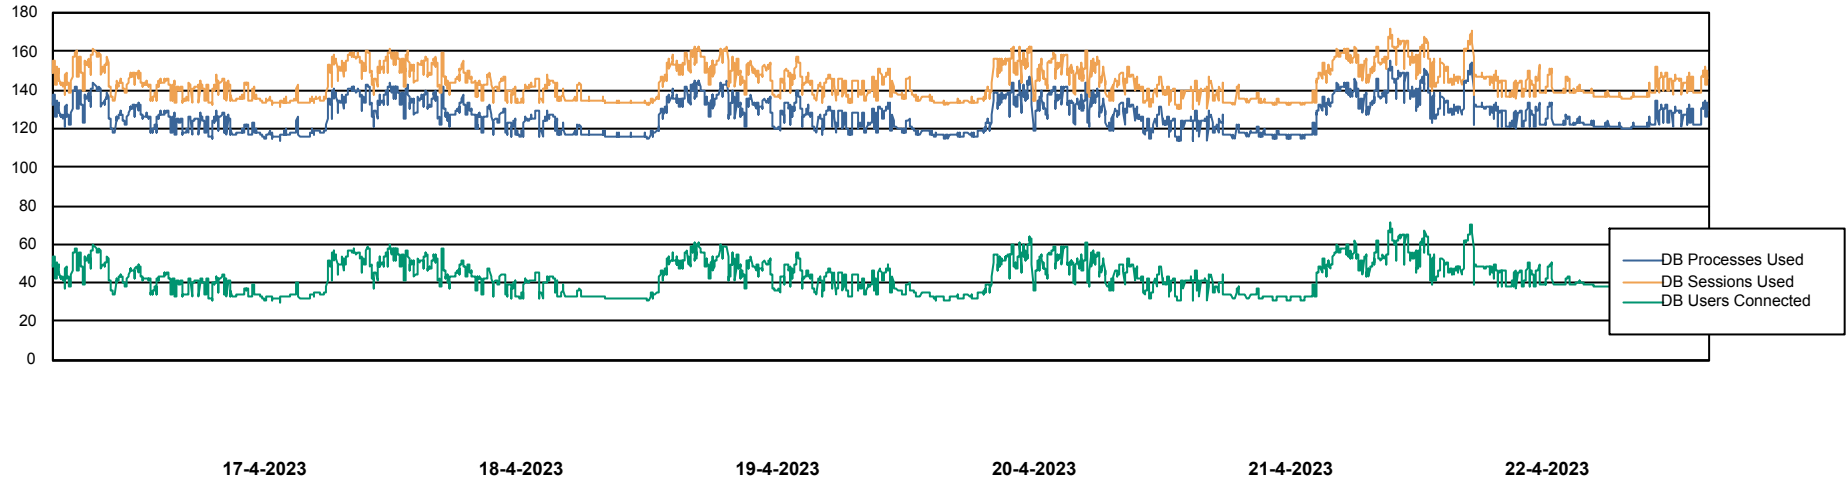

Database Performance ECL_PRD_ECLABS_DB_Production