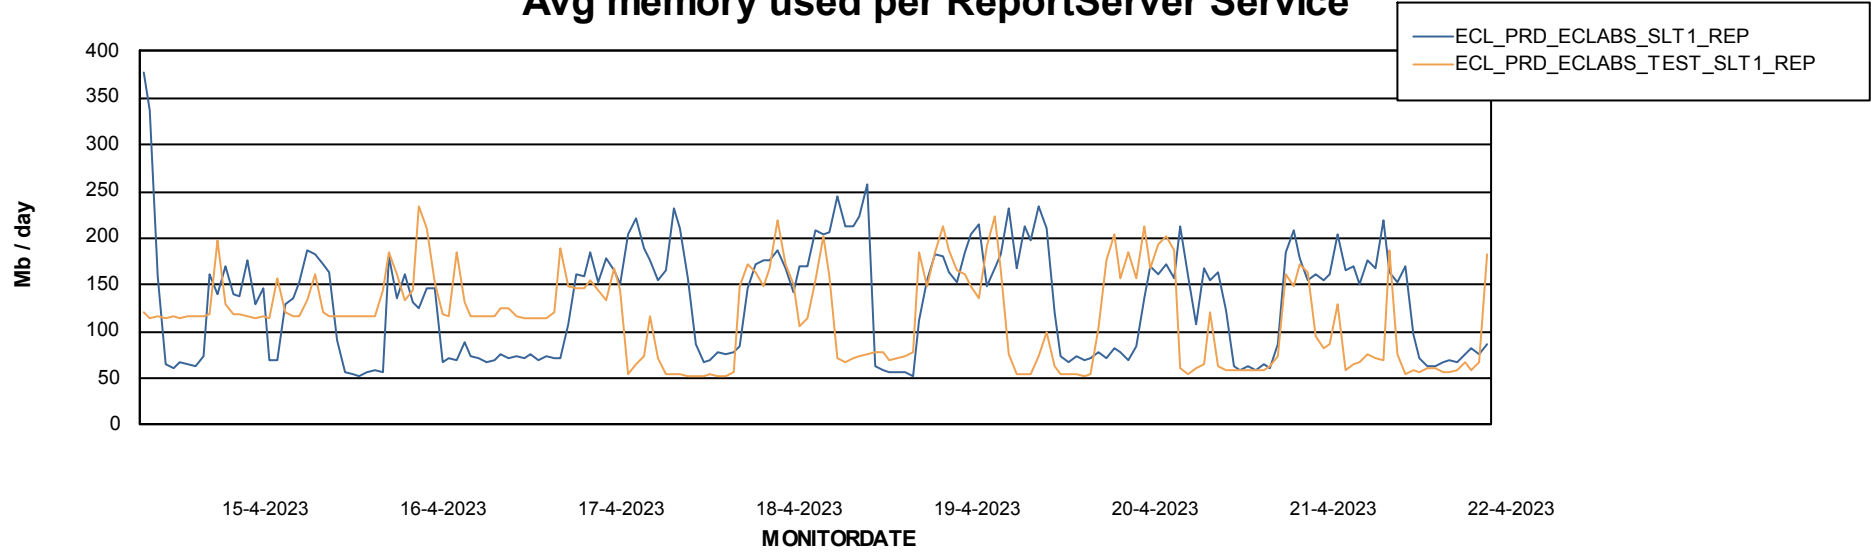

ABSSolute Application ReportServer Services

Avg memory used per ReportServer Service