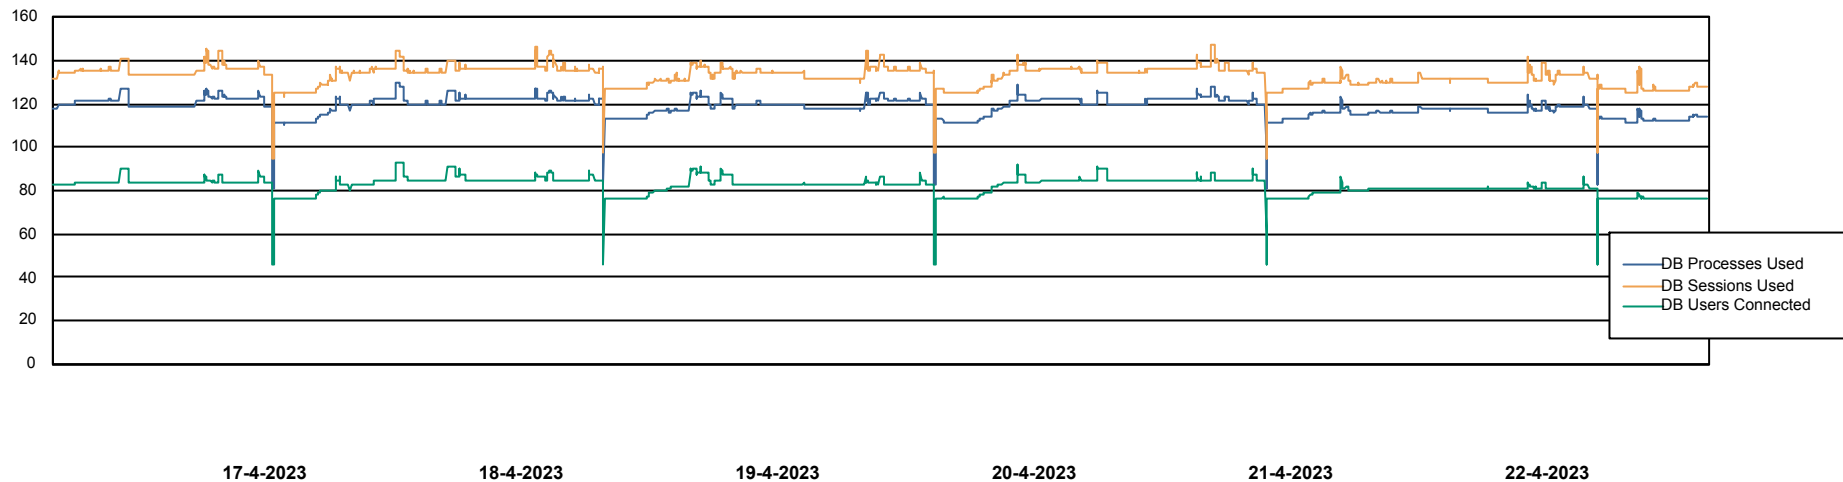

Weekly SLA Customer Report

Customer DFD_Production
 Database ID 39

Harddisk Usage DFD_PRD_ORACLE1

	Free disk space on C: (%)	Total disk space on C: (Gb)	Used disk space on C: (Gb)	Free disk space on D: (%)	Total disk space on D: (Gb)	Used disk space on D: (Gb)	Free disk space on E: (%)	Total disk space on E: (Gb)	Used disk space on E: (Gb)	Free disk space on F: (%)
22-4-2023	29	78	56	75	479	121	86	650	91	59
21-4-2023	29	78	55	75	479	121	86	650	88	59
20-4-2023	29	78	55	75	479	121	86	650	88	59
19-4-2023	29	78	55	75	479	121	86	650	88	59
18-4-2023	29	78	55	75	479	121	86	650	88	59
17-4-2023	29	78	55	75	479	121	87	650	87	59
16-4-2023	29	78	55	75	479	121	87	650	87	59

Weekly SLA Customer Report

Customer DFD_Production
Database ID 39

Database Performance

DFDDB_Production

Weekly SLA Customer Report

Customer DFD_Production
Database ID 39

Database Performance DFDDDBBI_Production