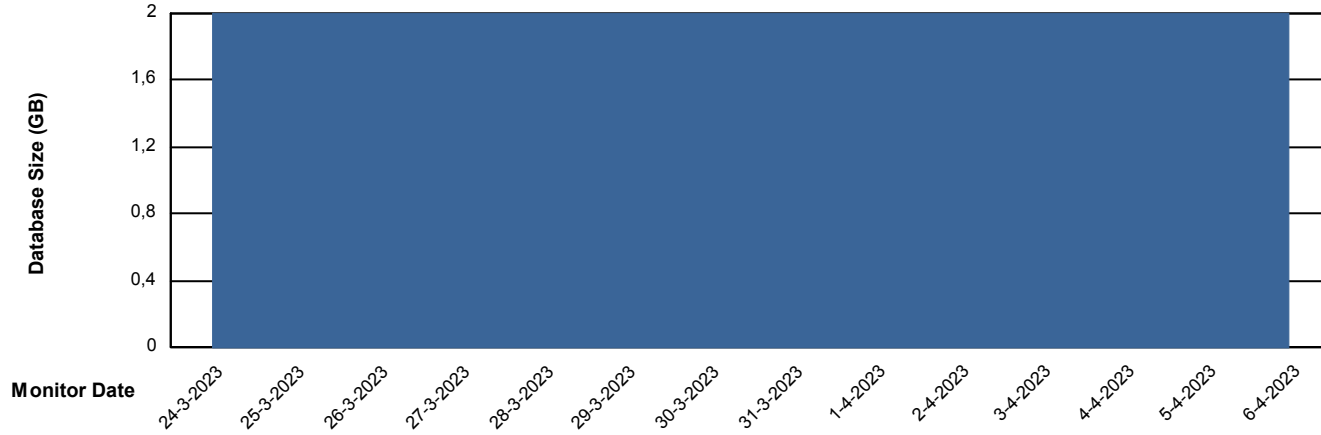

Weekly SLA Customer Report

Customer DFD_Production
Database ID 39

Database Performance

DFDDB_Production

Weekly SLA Customer Report

Customer DFD_Production
Database ID 39

Database Performance DFDDDBBI_Production

Weekly SLA Customer Report

Customer DFD_Production
Database ID 39

DATABASE SIZE DFDDDB_Production

Database growth over last month

Weekly SLA Customer Report

Customer DFD_Production
Database ID 39

ABSolute Application Server Services