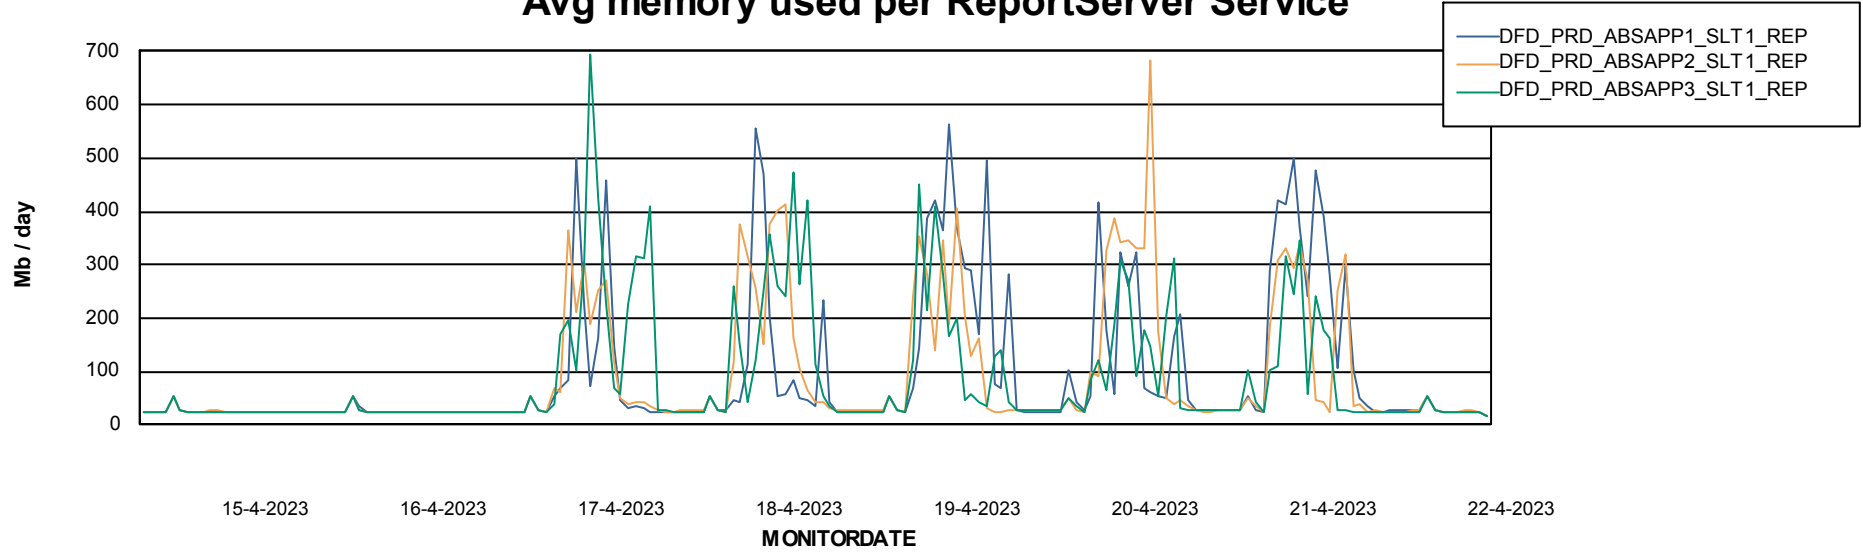

Avg memory used per ABS Server Service

Avg users per day per ABS server

Weekly SLA Customer Report

Customer DFD_Production
Database ID 39

ABSSolute Application ReportServer Services

Avg memory used per ReportServer Service