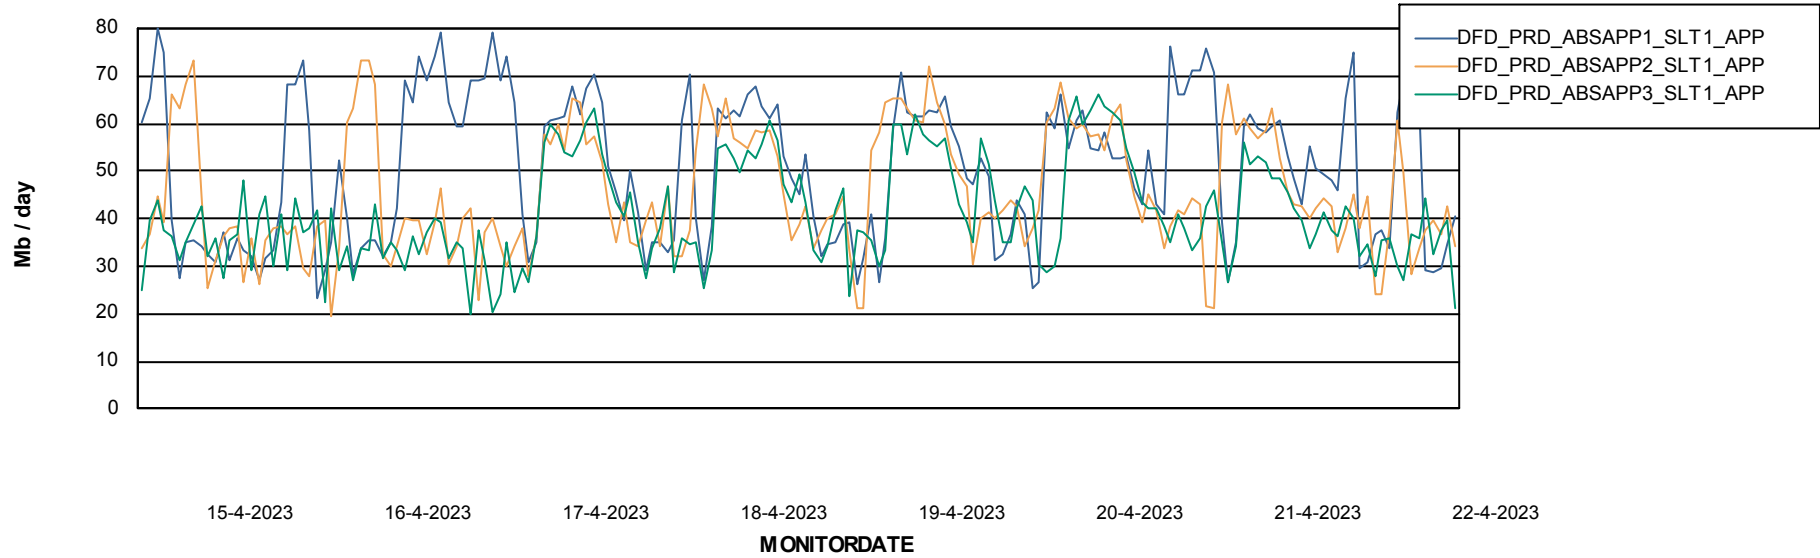

ABSolute Application Server Services

Avg memory used per ABS Server Service