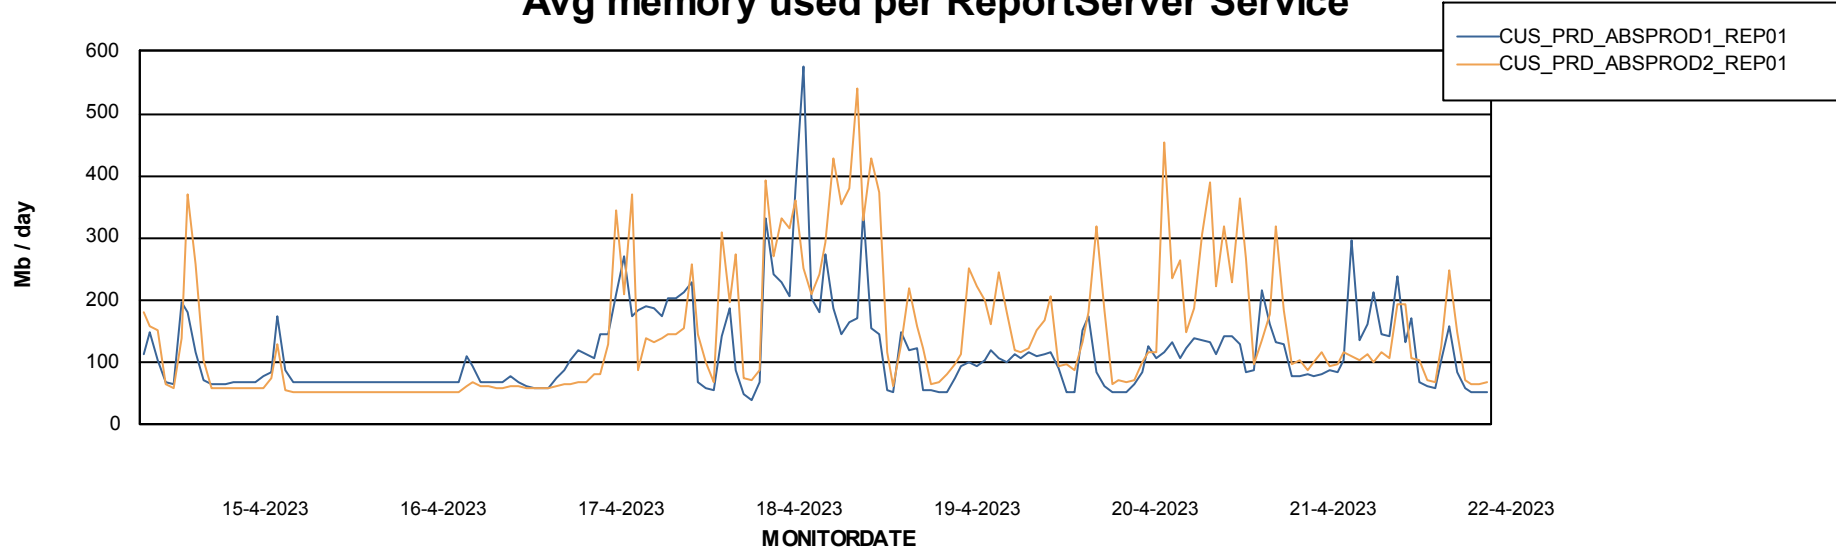

Avg users per day per ABS server

Weekly SLA Customer Report

Customer CUS_Production (24/7)
Database ID 131

ABSSolute Application ReportServer Services

Avg memory used per ReportServer Service

Weekly SLA Customer Report