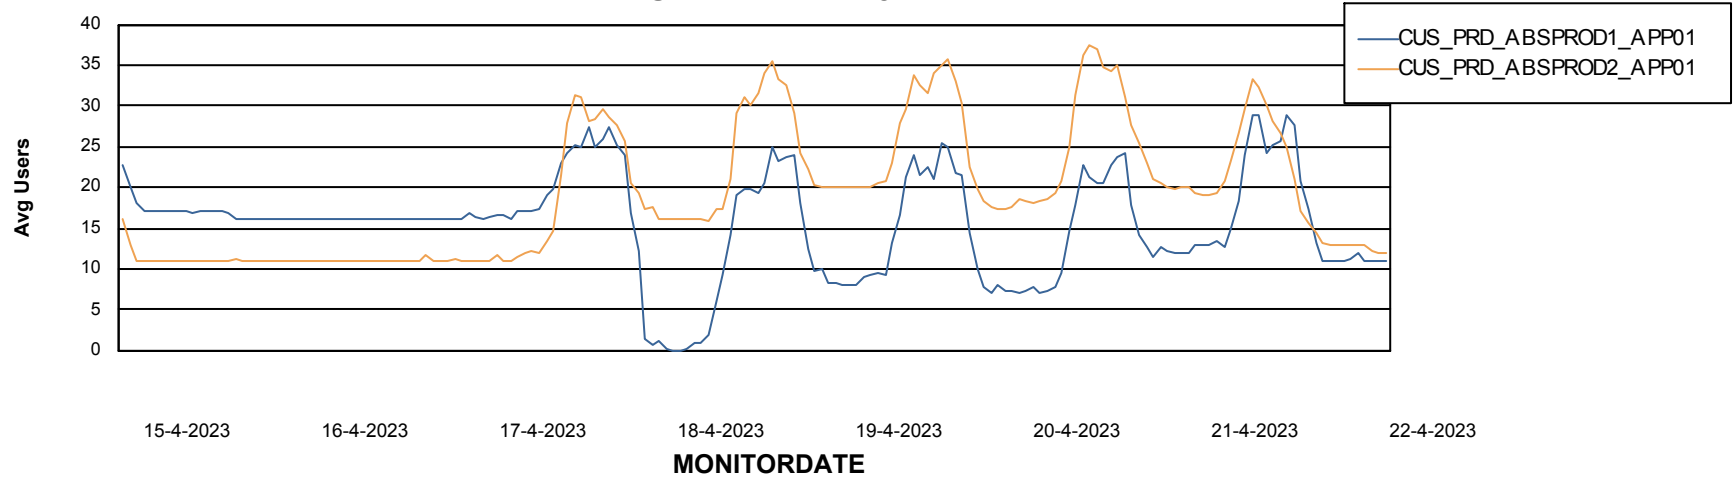

Standby Database Health CUS_Production (24/7)

Recovery lag for last 7 days

Weekly SLA Customer Report

Customer CUS_Production (24/7)
Database ID 131

ABSSolute Application Server Services

Avg memory used per ABS Server Service

Avg users per day per ABS server

Weekly SLA Customer Report

Customer CUS_Production (24/7)
Database ID 131

ABSSolute Application ReportServer Services

Avg memory used per ReportServer Service

Weekly SLA Customer Report