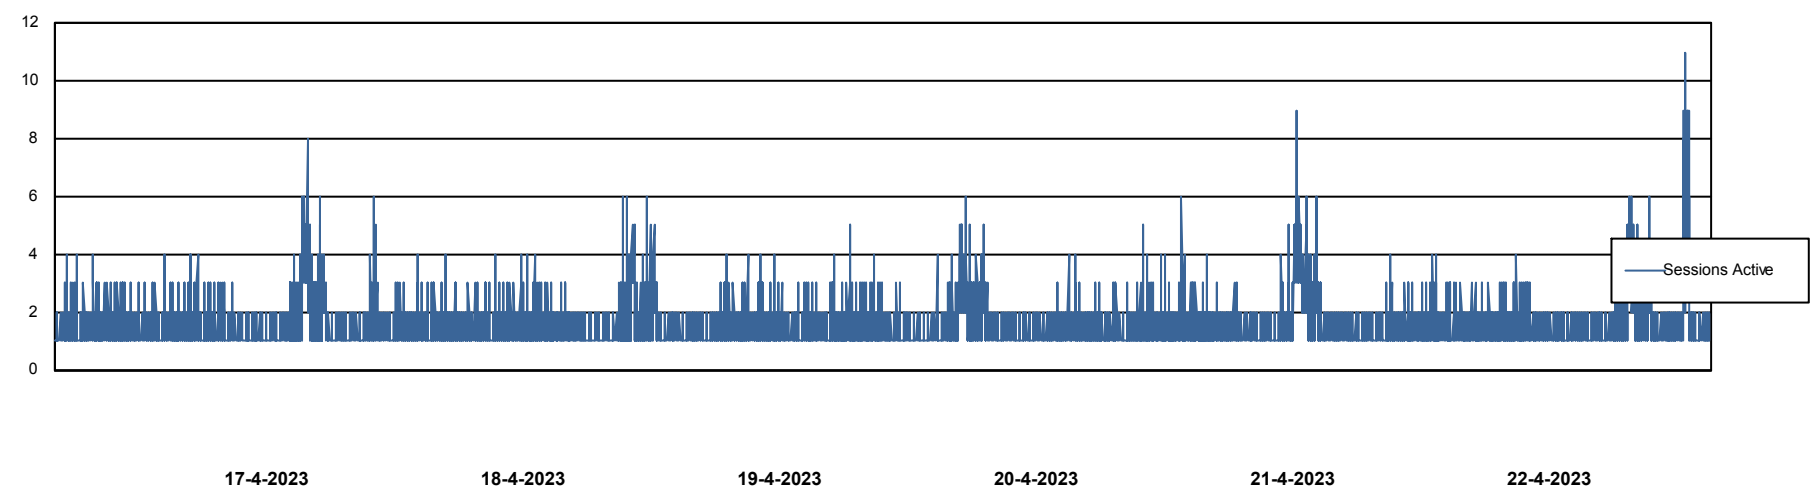

Weekly SLA Customer Report

Customer CUS_Production (24/7)
Database ID 131

Harddisk Usage CUS_PRD_ABSWEBPROD

	Free disk space on C: (%)	Total disk space on C: (Gb)	Used disk space on C: (Gb)
22-4-2023	90	199	19
21-4-2023	90	199	19
20-4-2023	90	199	19
19-4-2023	90	199	19
18-4-2023	90	199	19
17-4-2023	90	199	19
16-4-2023	90	199	19

Weekly SLA Customer Report

Customer CUS_Production (24/7)
Database ID 131

Database Performance CUS_ProdDB_Primary

Weekly SLA Customer Report

Customer CUS_Production (24/7)
Database ID 131

Database Performance CUS_ProdDB_Standby