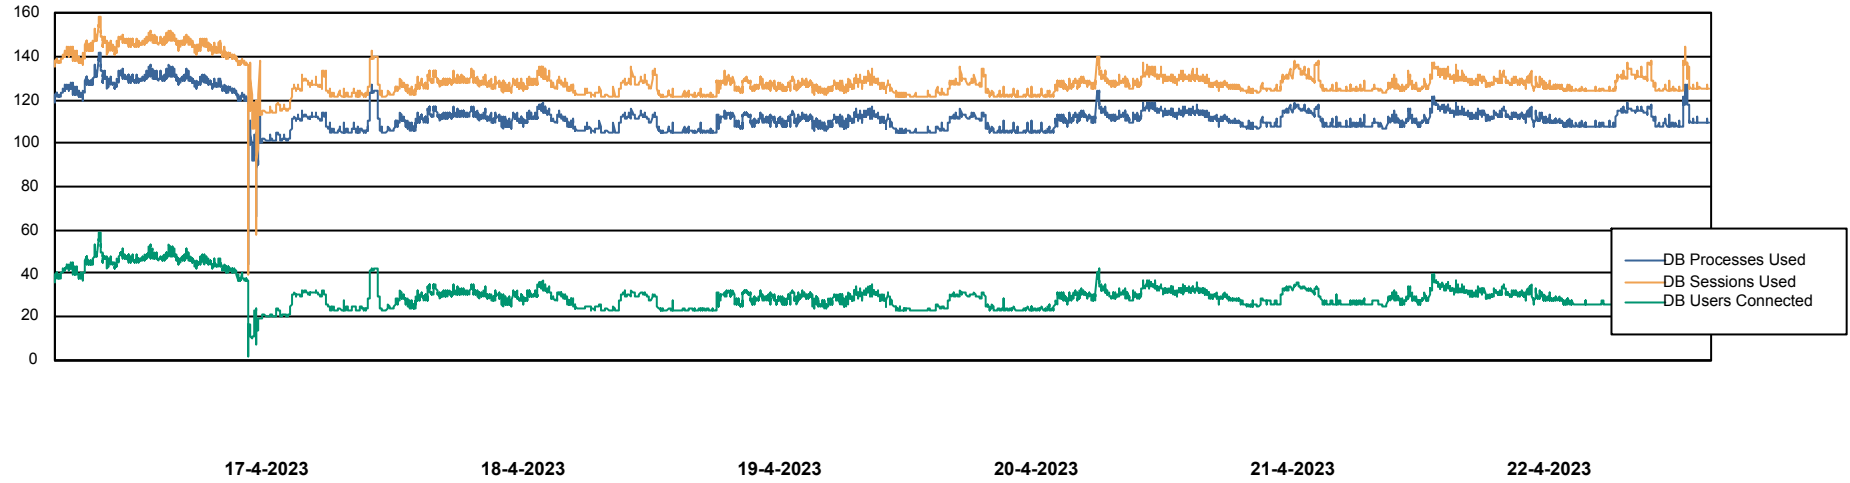

Weekly SLA Customer Report

Customer CUS_Production (24/7)
Database ID 131

Harddisk Usage CUS_PRD_ABSWEBPROD

	Free disk space on C: (%)	Total disk space on C: (Gb)	Used disk space on C: (Gb)
22-4-2023	90	199	19
21-4-2023	90	199	19
20-4-2023	90	199	19
19-4-2023	90	199	19
18-4-2023	90	199	19
17-4-2023	90	199	19
16-4-2023	90	199	19

Weekly SLA Customer Report

Customer CUS_Production (24/7)
Database ID 131

Database Performance CUS_ProdDB_Primary

Weekly SLA Customer Report

Customer CUS_Production (24/7)
Database ID 131

Database Performance CUS_ProdDB_Standby