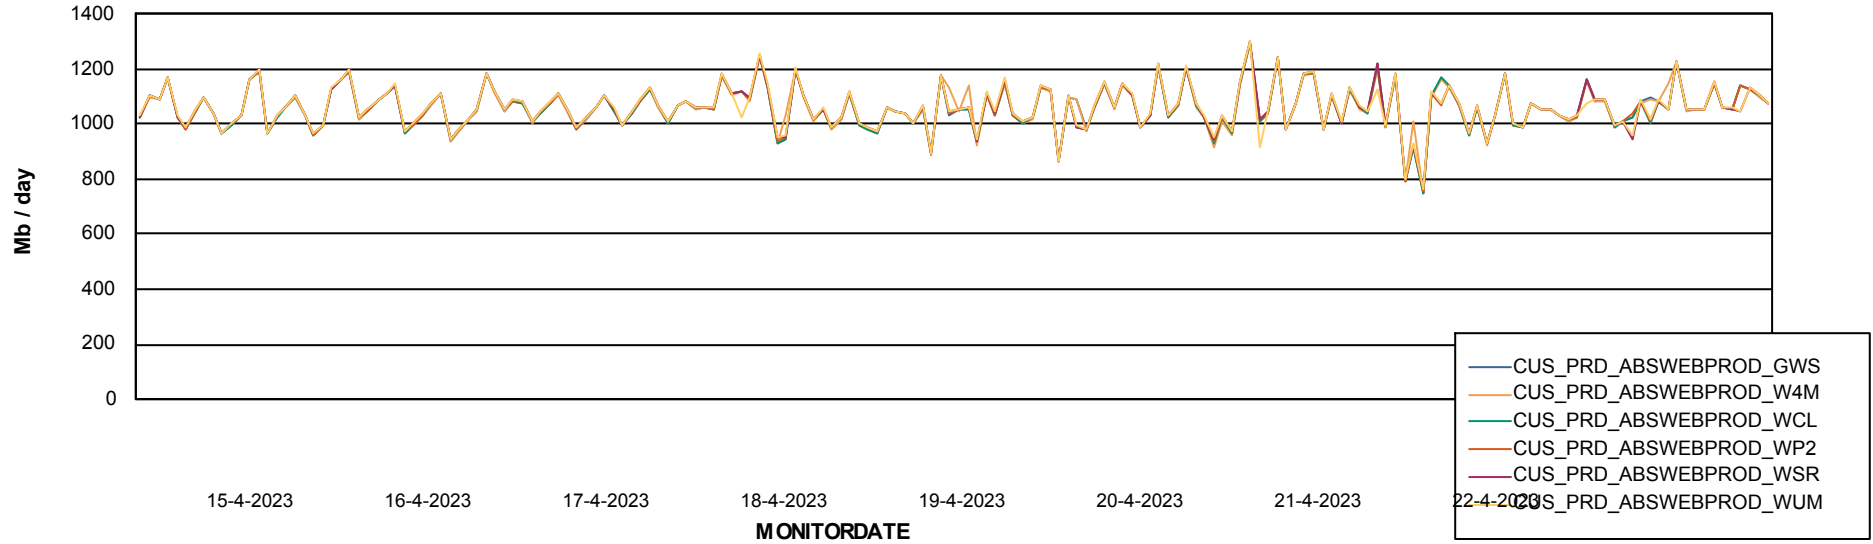

ABSSolute Web Component Services

Avg memory used per ABS Web component