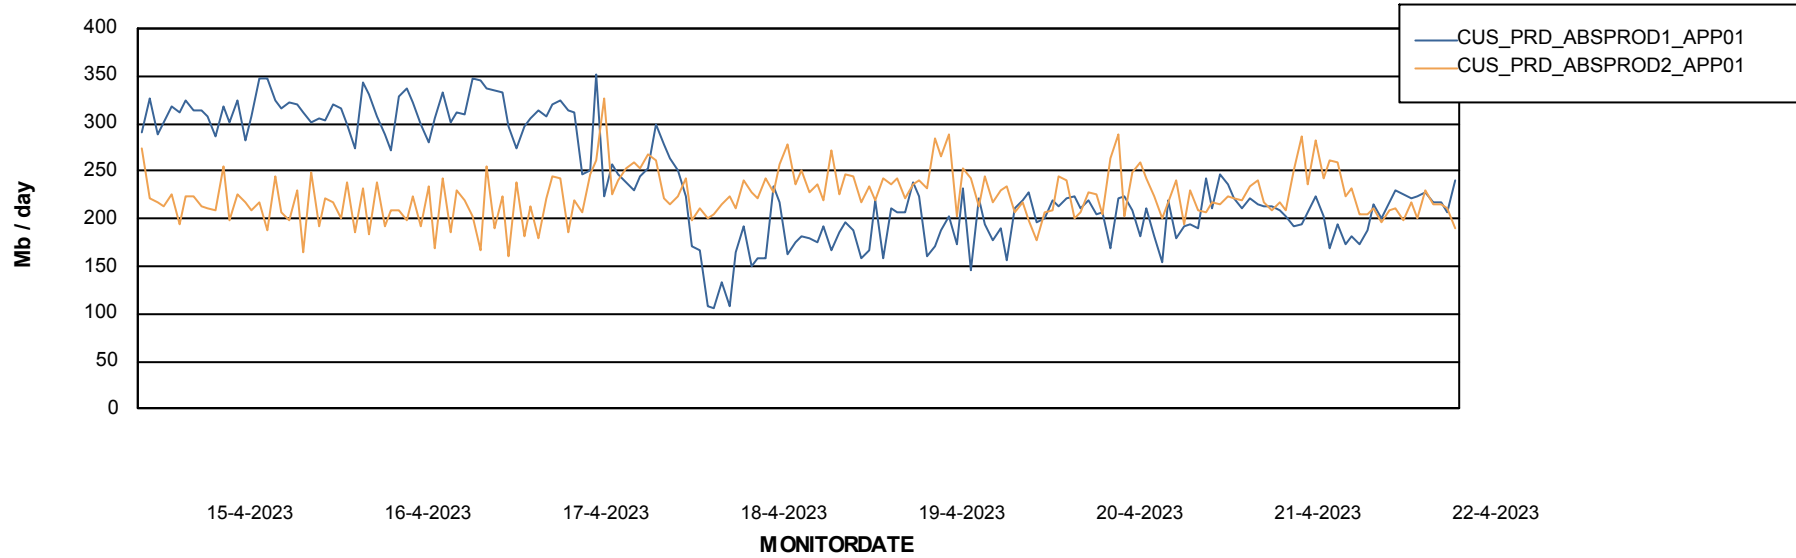

Standby Database Health CUS_Production (24/7)

Recovery lag for last 7 days

Weekly SLA Customer Report

Customer CUS_Production (24/7)
Database ID 131

ABSSolute Application Server Services

Avg memory used per ABS Server Service