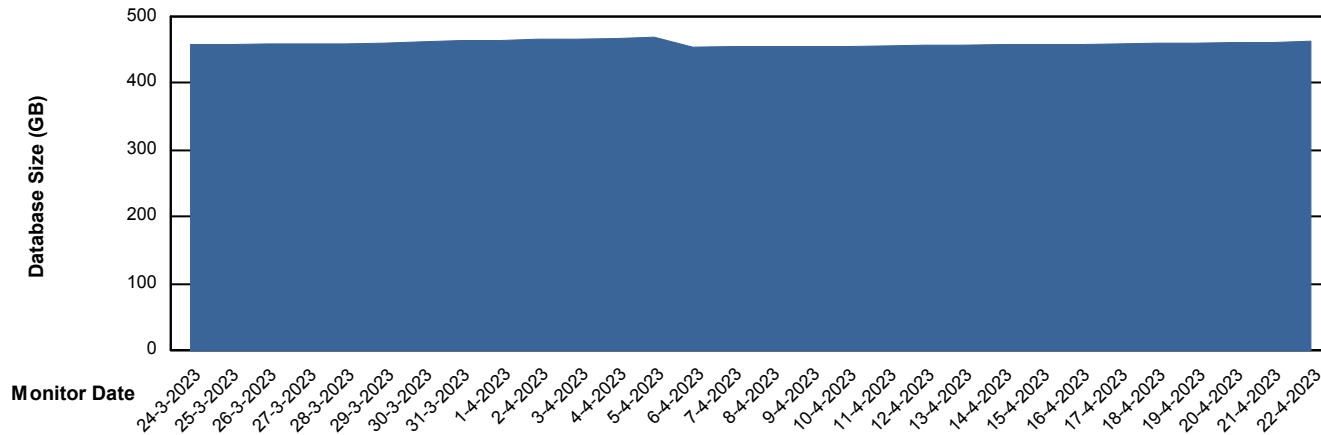

DATABASE SIZE CUS_ProdDB_Primary

Database growth over last month