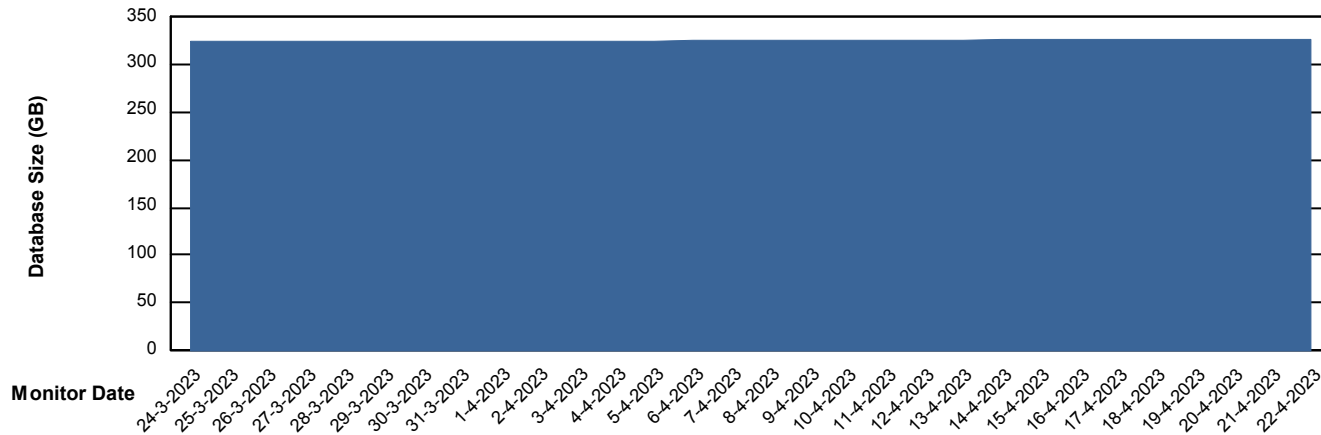

DATABASE SIZE CLODB_PRD_CLO-ORA01

Database growth over last month