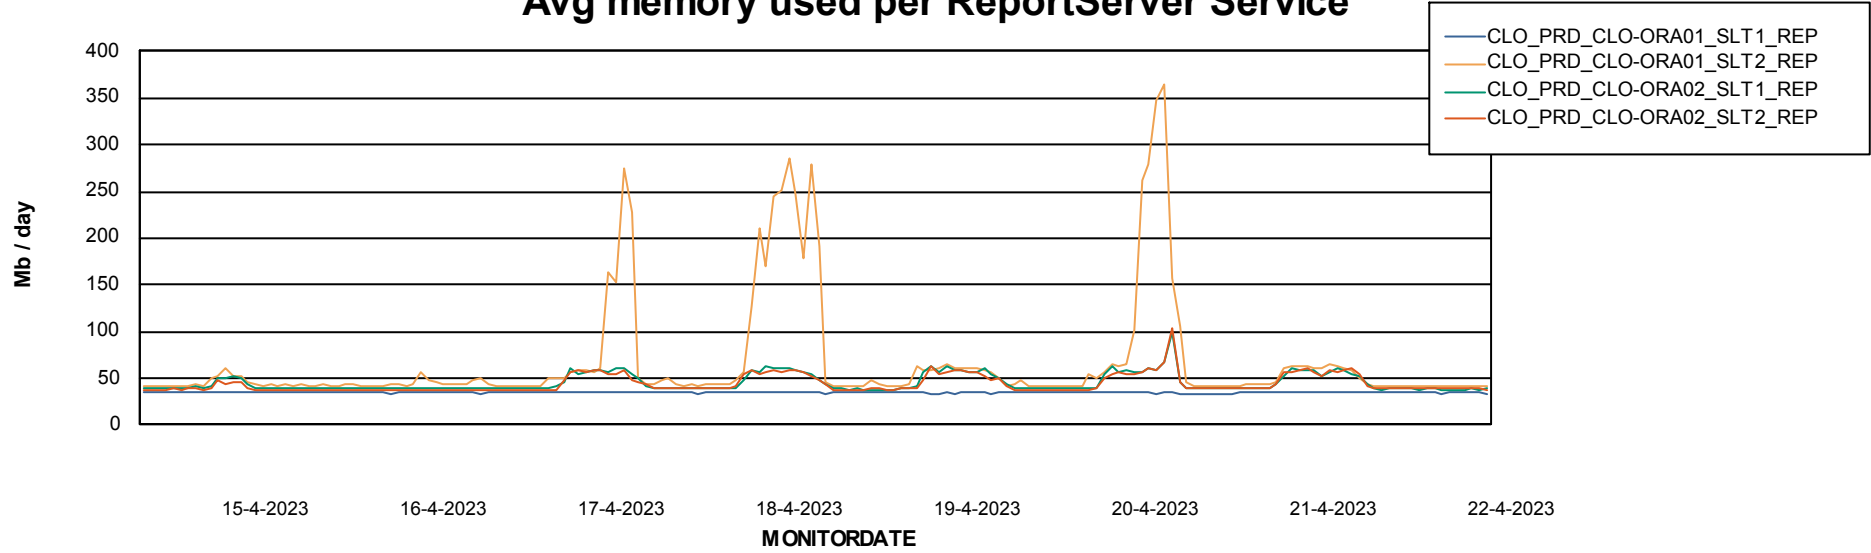

Avg users per day per ABS server

Weekly SLA Customer Report

Customer CLO Production
Database ID 38

ABSSolute Application ReportServer Services

Avg memory used per ReportServer Service

Weekly SLA Customer Report