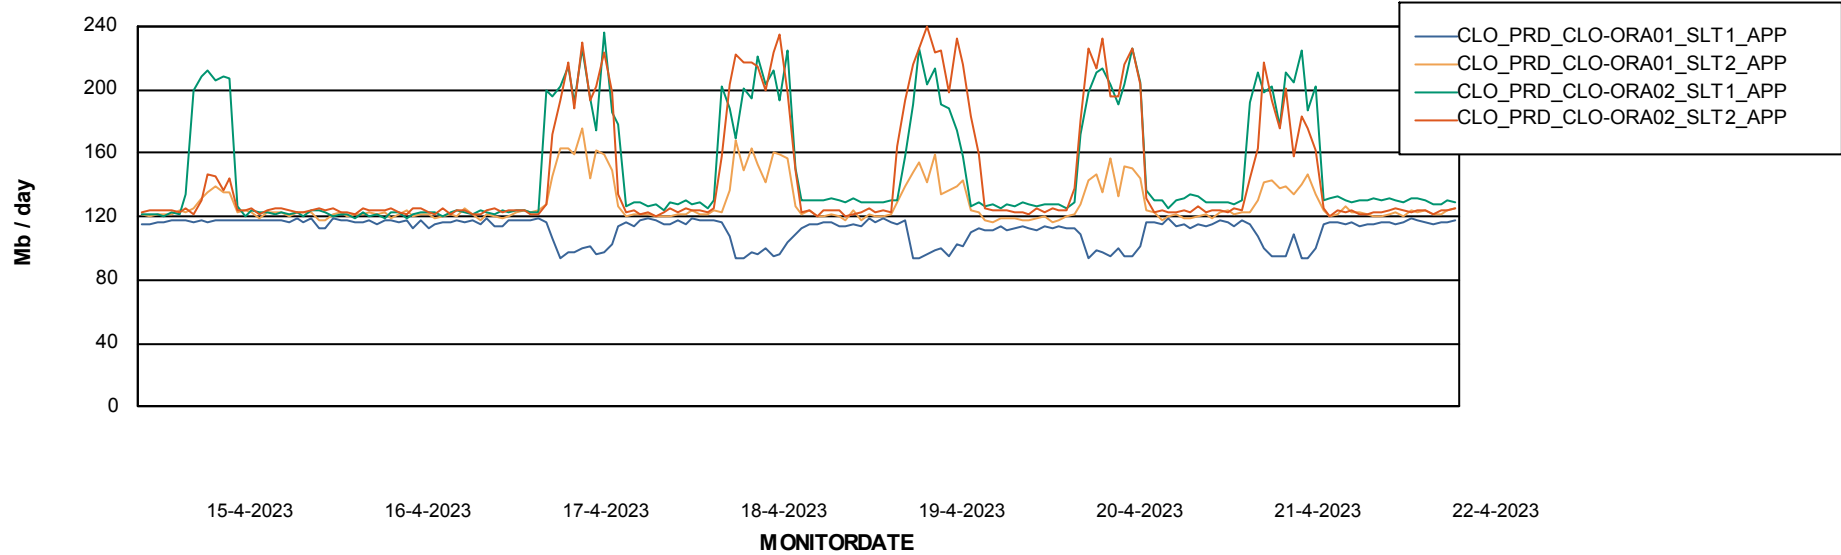

Standby Database Health CLO Production

Recovery lag for last 7 days

Weekly SLA Customer Report

Customer CLO Production
Database ID 38

ABSSolute Application Server Services

Avg memory used per ABS Server Service

Avg users per day per ABS server

Weekly SLA Customer Report

Customer CLO Production
Database ID 38

ABSSolute Application ReportServer Services

Avg memory used per ReportServer Service

Weekly SLA Customer Report