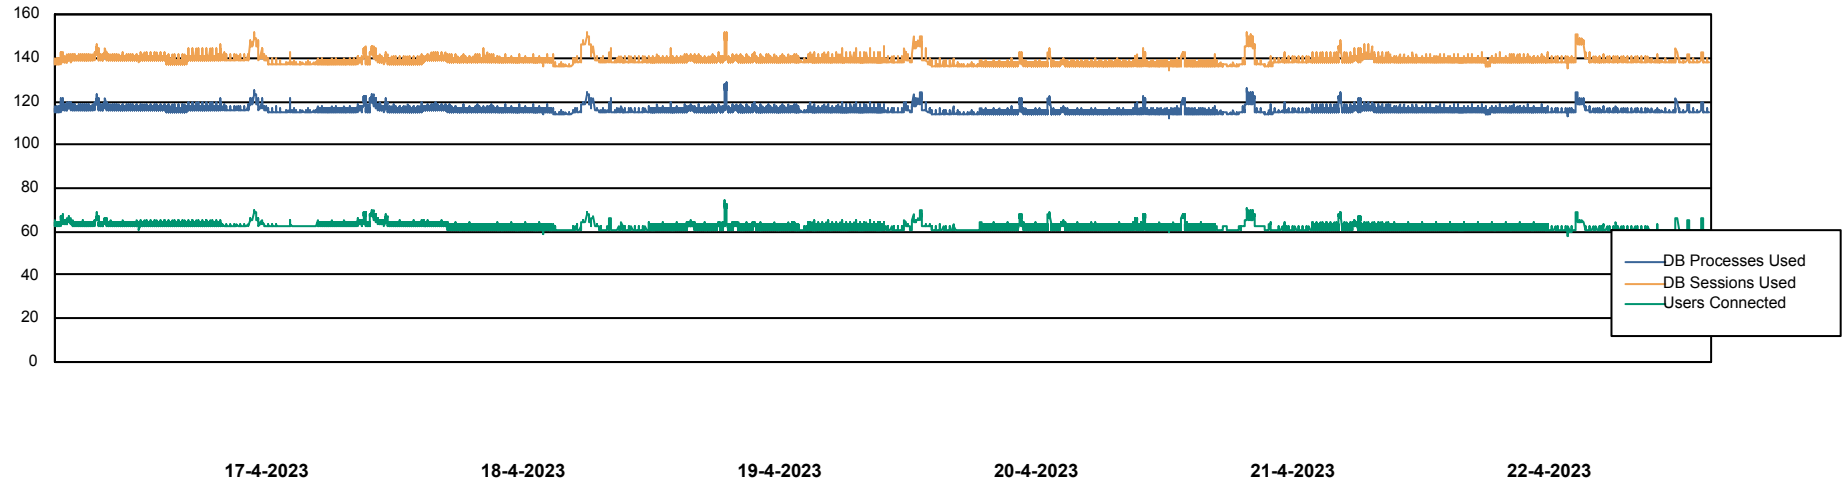

Harddisk Usage CIW_PRD_ORACLE2

	Free disk space on c: (%)	Total disk space on c: (Gb)	Free disk space on d: (%)	Total disk space on d: (Gb)	Free disk space on e: (%)	Total disk space on e: (Gb)
22-4-2023	88	701	42	700	98	830
21-4-2023	88	701	42	700	98	830
20-4-2023	88	701	43	700	98	830
19-4-2023	88	701	43	700	98	830
18-4-2023	88	701	43	700	98	830
17-4-2023	88	701	43	700	98	830
16-4-2023	88	701	43	700	98	830

Weekly SLA Customer Report

Customer CIW Production
Database ID 45

Database Performance CIWDB_Production

Weekly SLA Customer Report

Customer CIW Production
Database ID 45

Database Performance CIWDB_Standby

Weekly SLA Customer Report