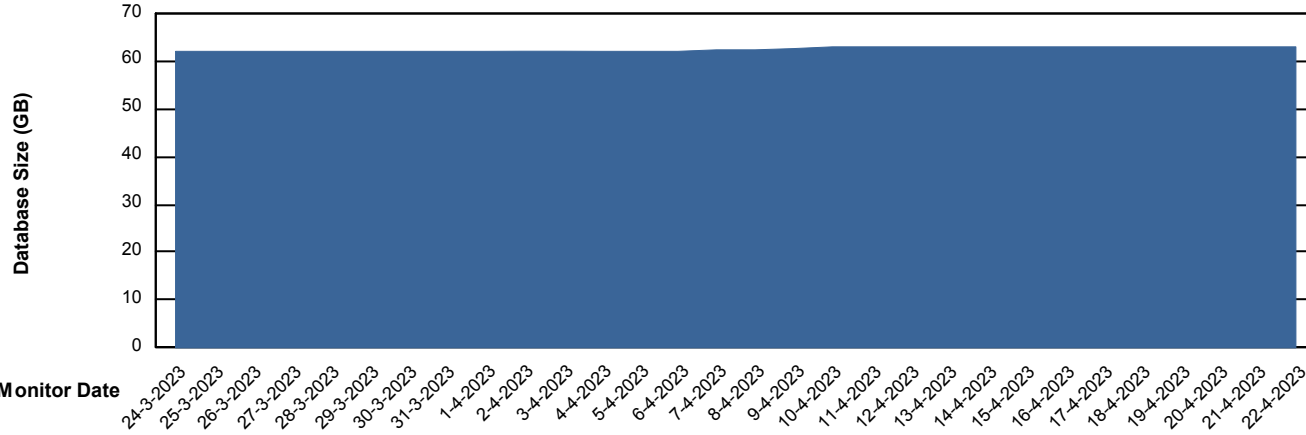

Weekly SLA Customer Report

Customer CIW Production
Database ID 45

Database Performance CIWDB_Production

Weekly SLA Customer Report

Customer CIW Production
Database ID 45

Database Performance CIWDB_Standby

Weekly SLA Customer Report

Customer CIW Production
 Database ID 45

DATABASE SIZE CIWDB_Production

Database growth over last month

Database Tablespace CIWDB_Production

Date	Tablespace Name	Filesize (Gb)	Usedsize (Gb)	Percentage free
22-4-2023	ABSDATA	57	48	16
	INDX	12	7	42
21-4-2023	ABSDATA	57	48	16
	INDX	12	7	42
20-4-2023	ABSDATA	57	48	16
	INDX	12	7	42
19-4-2023	ABSDATA	57	48	16
	INDX	12	7	42
18-4-2023	ABSDATA	57	48	16
	INDX	12	7	42
17-4-2023	ABSDATA	57	48	16
	INDX	12	7	42
16-4-2023	ABSDATA	57	48	16
	INDX	12	7	42