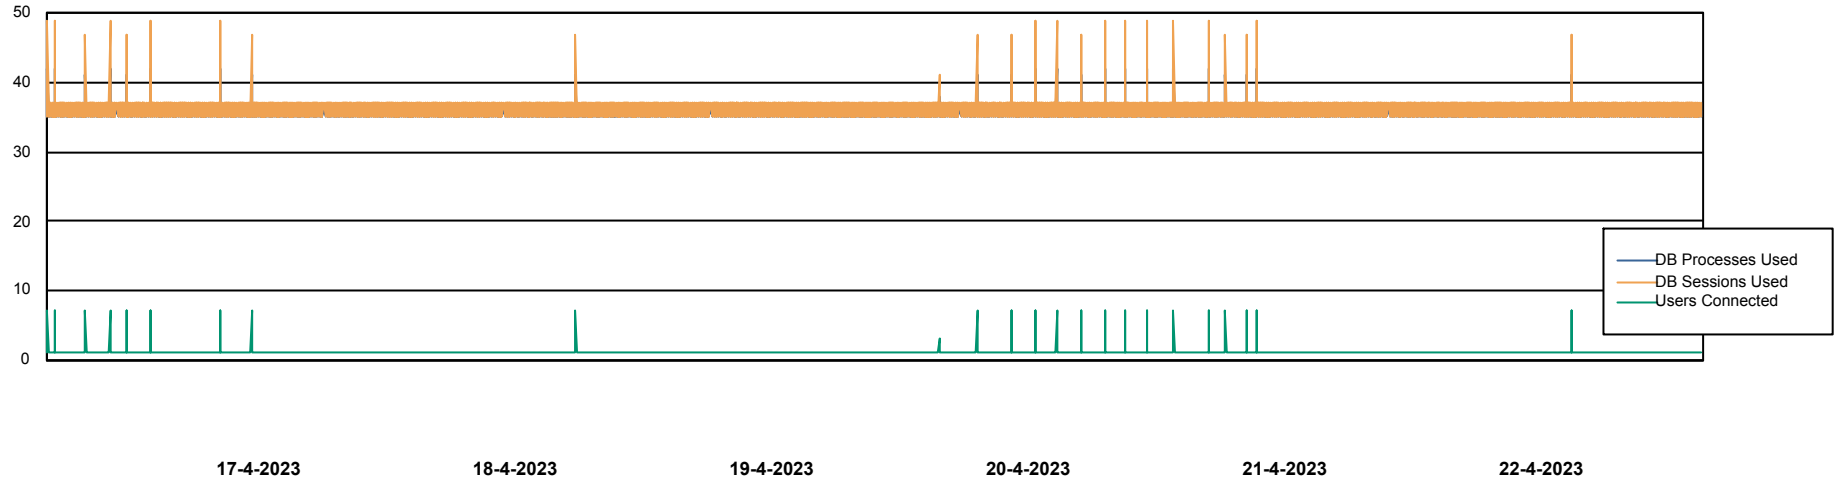

Weekly SLA Customer Report

Customer CIW Production
Database ID 45

Database Performance CIWDB_Production

Weekly SLA Customer Report

Customer CIW Production
Database ID 45

Database Performance CIWDB_Standby

Weekly SLA Customer Report

Customer CIW Production
 Database ID 45

DATABASE SIZE CIWDB_Production

Database growth over last month

Database Tablespace CIWDB_Production

Date	Tablespace Name	Filesize (Gb)	Usedsize (Gb)	Percentage free
22-4-2023	ABSDATA	57	48	16
	INDX	12	7	42
21-4-2023	ABSDATA	57	48	16
	INDX	12	7	42
20-4-2023	ABSDATA	57	48	16
	INDX	12	7	42
19-4-2023	ABSDATA	57	48	16
	INDX	12	7	42
18-4-2023	ABSDATA	57	48	16
	INDX	12	7	42
17-4-2023	ABSDATA	57	48	16
	INDX	12	7	42
16-4-2023	ABSDATA	57	48	16
	INDX	12	7	42