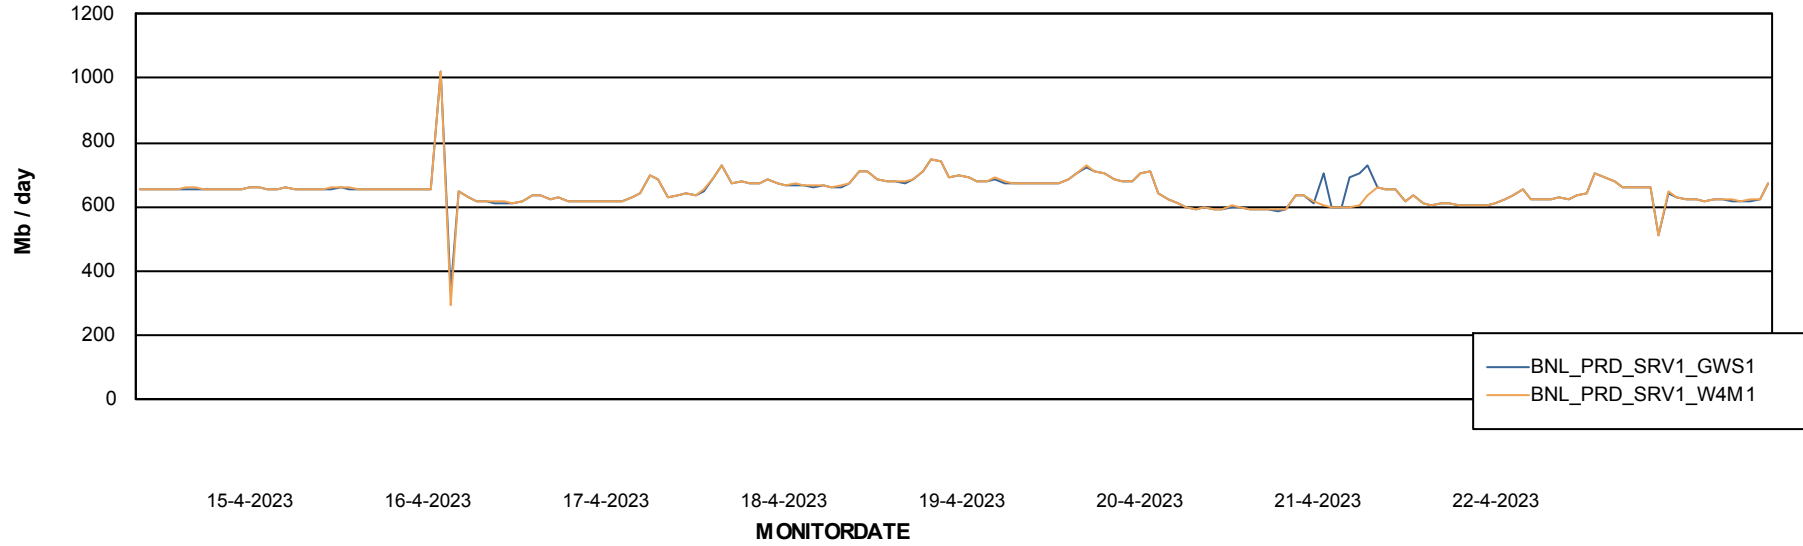

ABSSolute Web Component Services

Avg memory used per ABS Web component