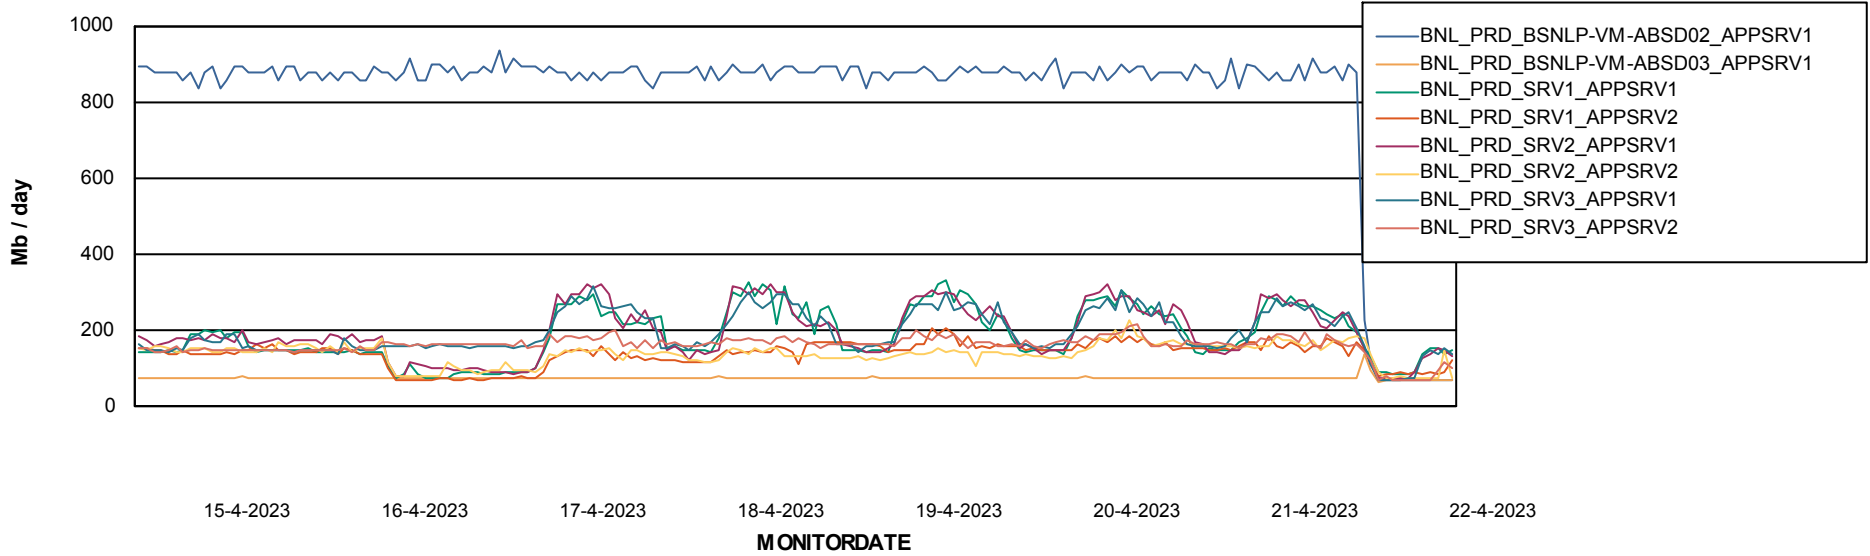

ABSolute Application Server Services

Avg memory used per ABS Server Service