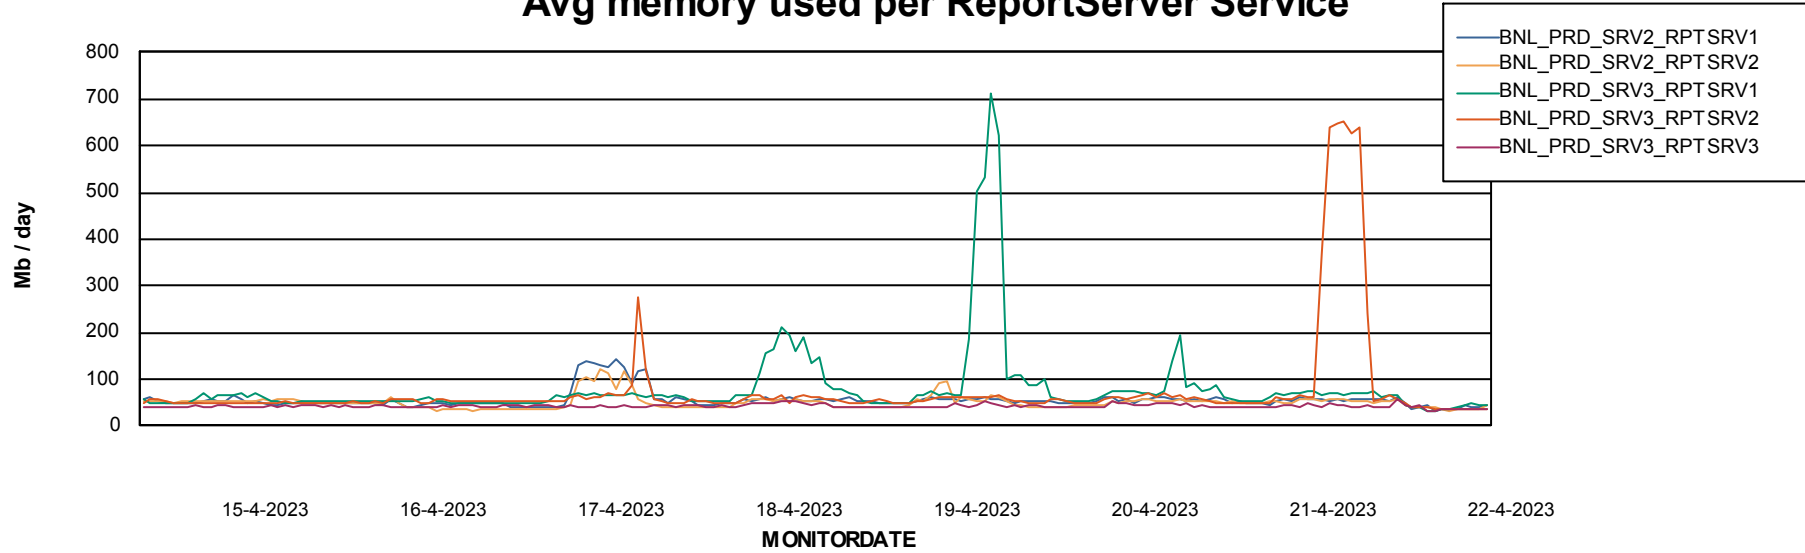

ABSSolute Web Component Services

Avg memory used per ReportServer Service