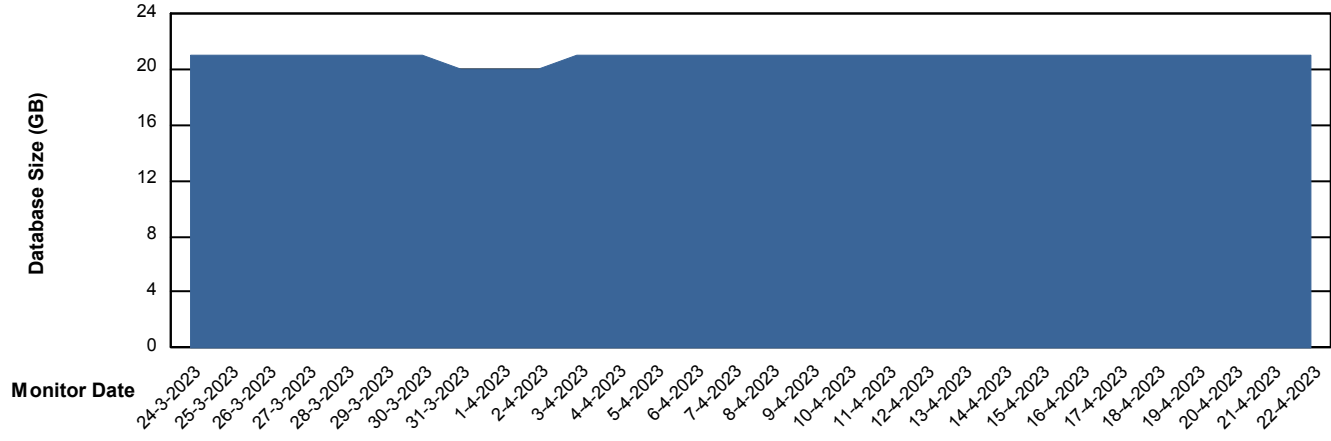

DATABASE SIZE BNL_EMCC

Database growth over last month