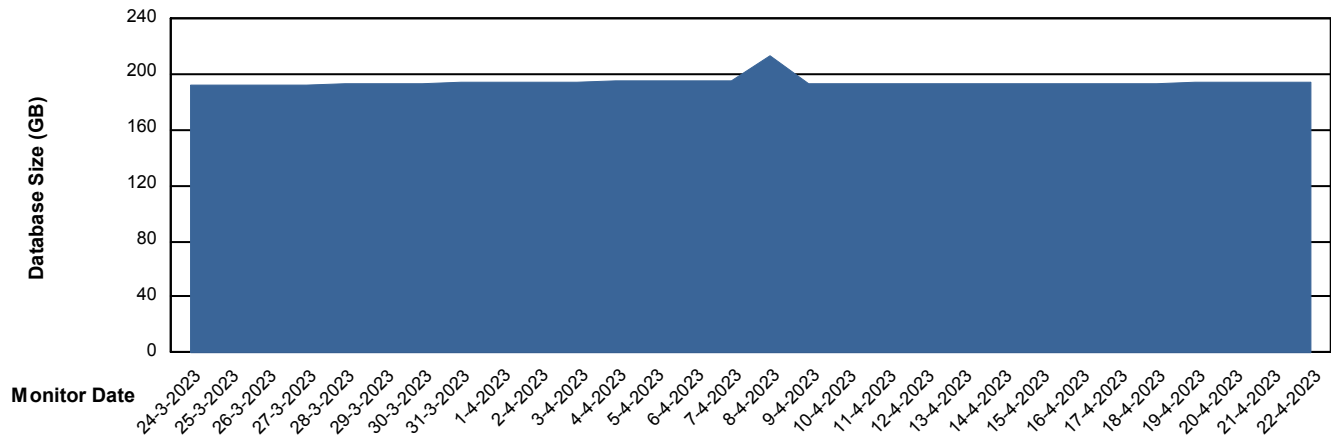

# Weekly SLA Customer Report

Customer BNL\_Production  
Database ID 83

DATABASE SIZE BNL\_EMCC

### Database growth over last month

DATABASE SIZE BNLDDB\_Production\_New

### Database growth over last month