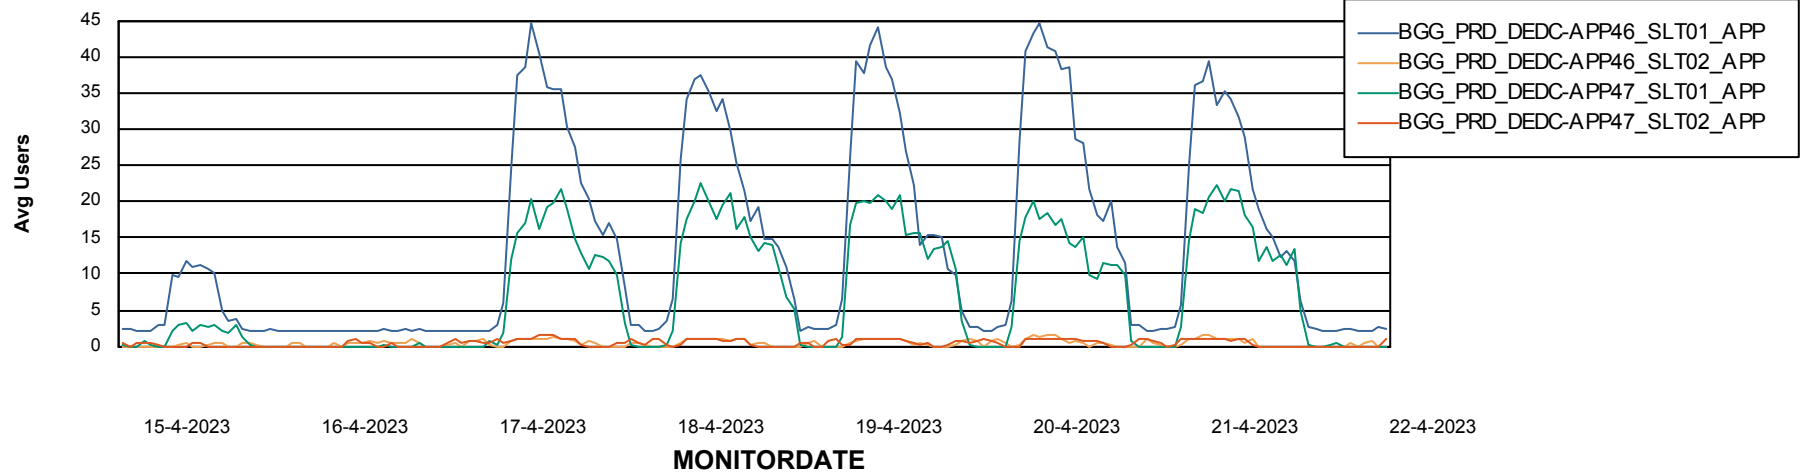

Weekly SLA Customer Report

Customer BGG_Production
Database ID 162

ABSSolute Application Server Services

Avg memory used per ABS Server Service

Avg users per day per ABS server

Weekly SLA Customer Report

Customer BGG_Production
Database ID 162