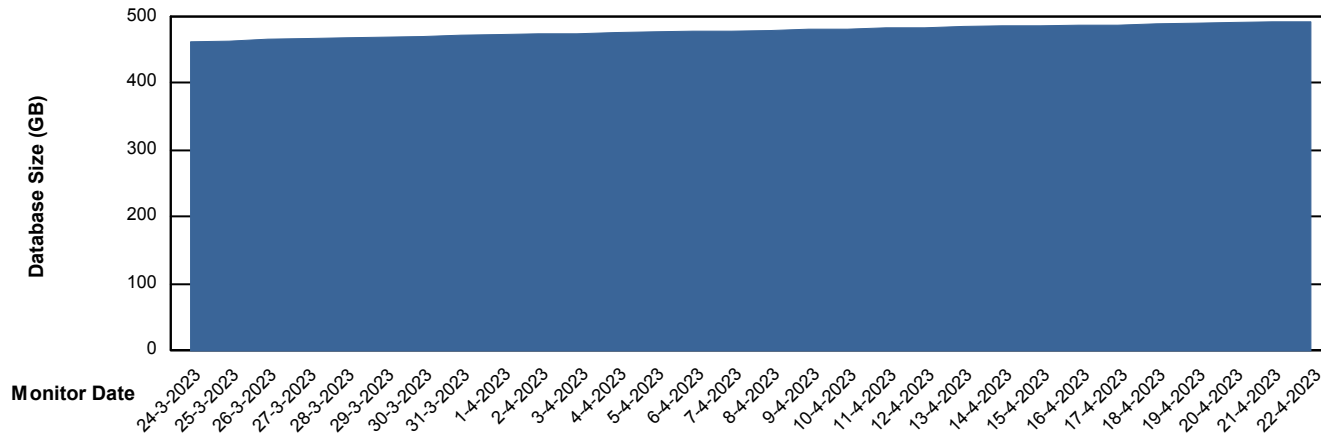

DATABASE SIZE BGG_PRD_DEDC-DB07_DB_Production

Database growth over last month