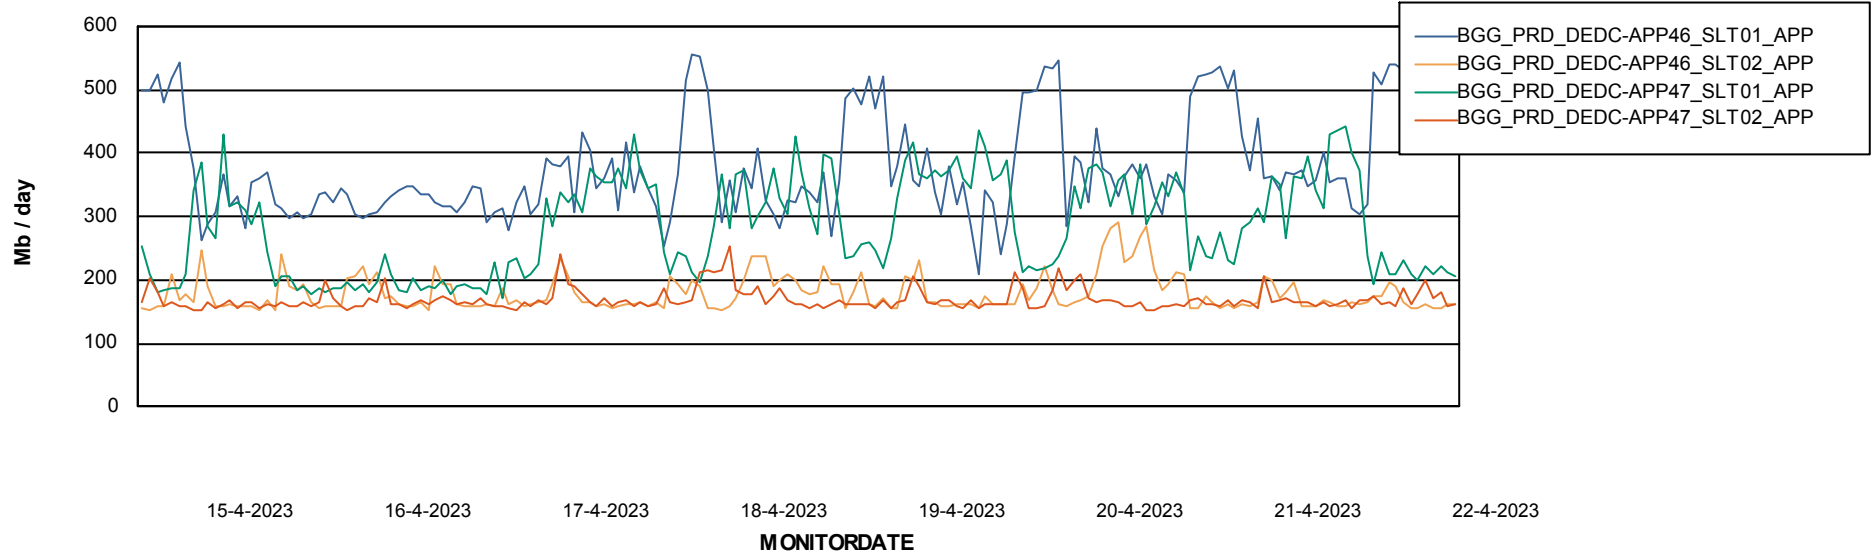

Weekly SLA Customer Report

Customer BGG_Production
Database ID 162

Database Performance BGG_PRD_DEDC-DB07_DB_Production

Weekly SLA Customer Report

Customer BGG_Production
Database ID 162

Database Performance BGG_PRD_DEDC-DB08_DB_Stb

DATABASE SIZE BGG_PRD_DEDC-DB07_DB_Production

Database growth over last month

Weekly SLA Customer Report

Customer BGG_Production
Database ID 162

Database Tablespace BGG_PRD_DEDC-DB07_DB_Production

Date	Tablespace Name	Filesize (Gb)	Usedsize (Gb)	Percentage free
22-4-2023	ABSDATA	550	457	17
	INDX	38	19	50
21-4-2023	ABSDATA	550	457	17
	INDX	38	19	50
20-4-2023	ABSDATA	550	457	17
	INDX	38	19	50
19-4-2023	ABSDATA	550	456	17
	INDX	38	19	50
18-4-2023	ABSDATA	550	455	17
	INDX	38	19	50
17-4-2023	ABSDATA	550	454	17
	INDX	38	19	50
16-4-2023	ABSDATA	550	453	18
	INDX	38	19	50

Weekly SLA Customer Report

Customer BGG_Production
Database ID 162

ABSSolute Application Server Services

Avg memory used per ABS Server Service

Avg users per day per ABS server

Weekly SLA Customer Report

Customer BGG_Production
Database ID 162