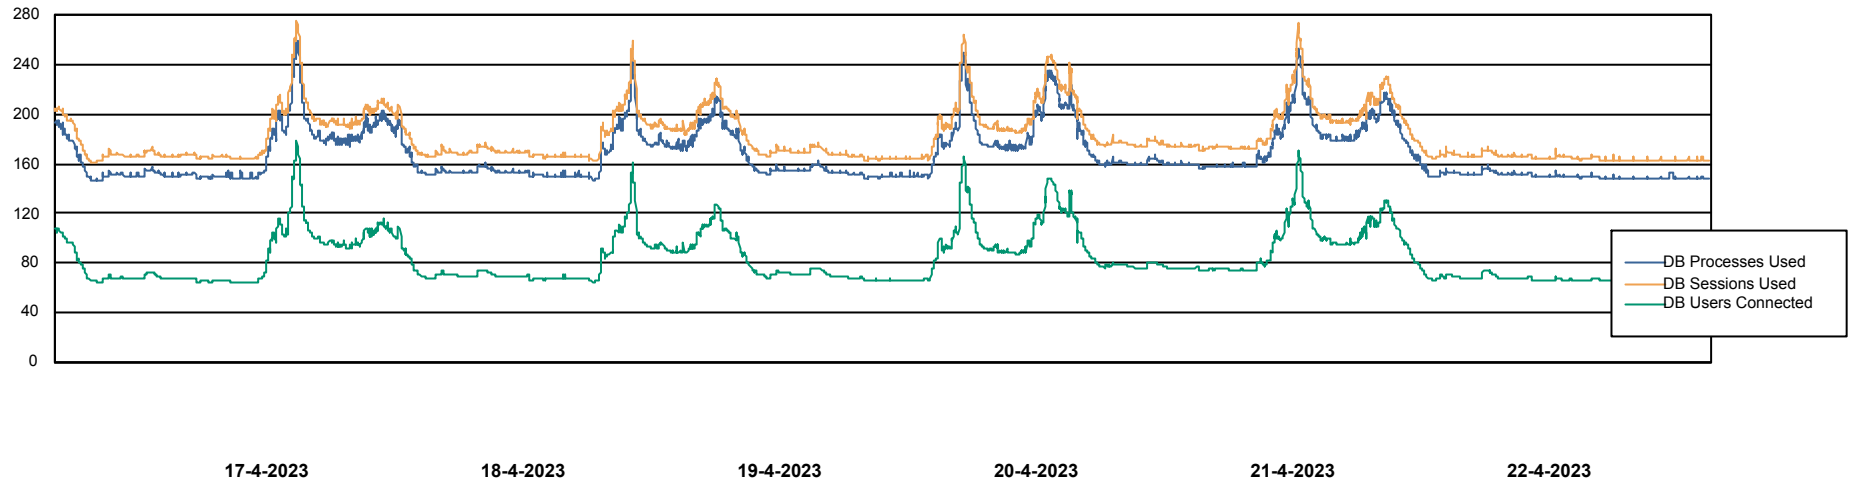

Weekly SLA Customer Report

Customer AUJ Production
Database ID 41

Database Performance AUJ Prod. BI DB (PABSBI1 server)

Weekly SLA Customer Report

Customer AUJ Production
Database ID 41

Database Performance AUJ_DB1_Primary