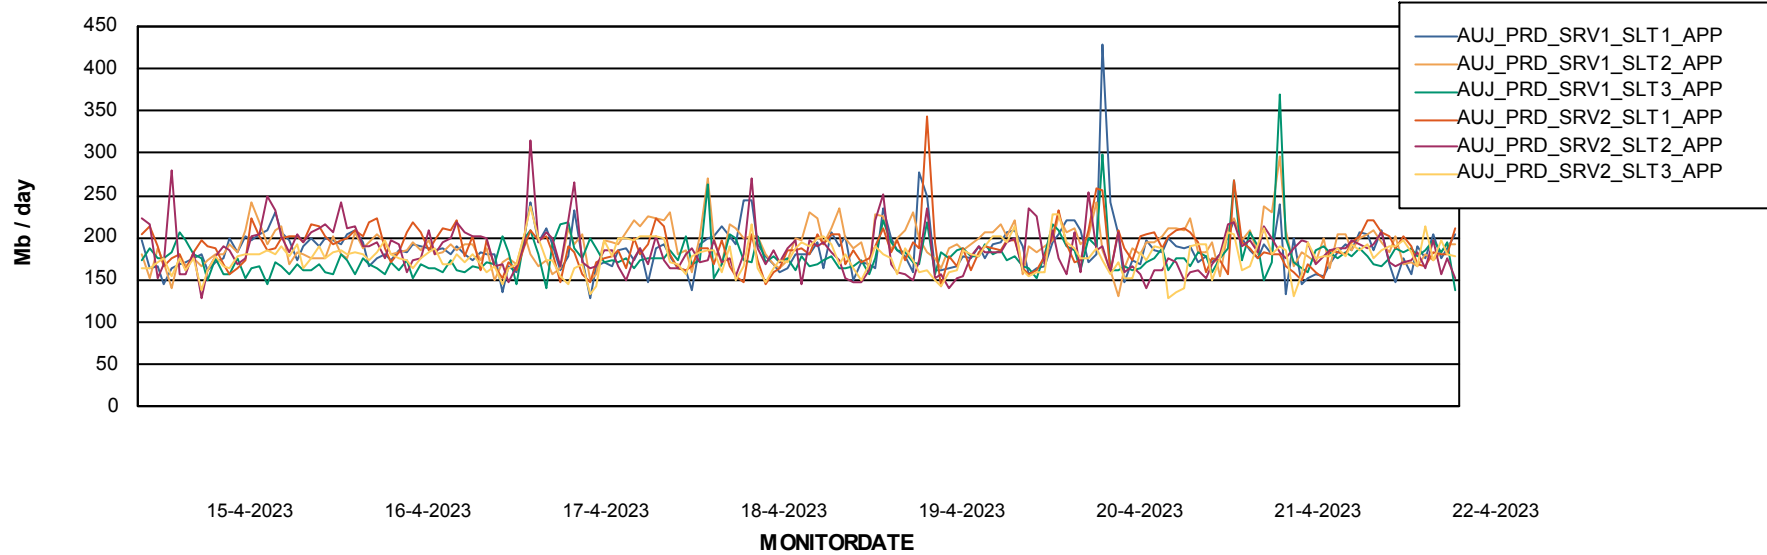

ABSSolute Application Server Services

Avg memory used per ABS Server Service