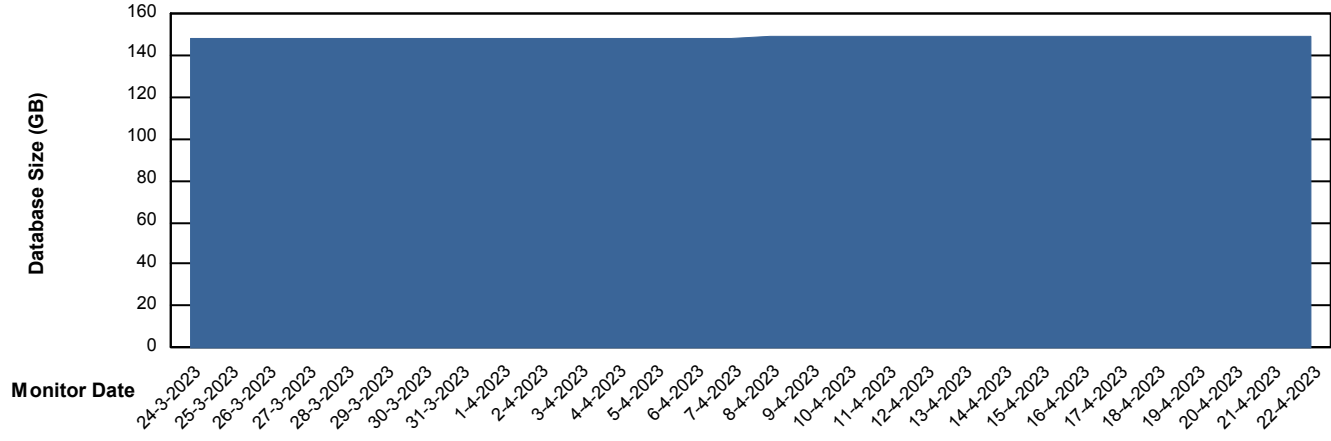

DATABASE SIZE AUJ Prod. BI DB (PABSBI1 server)

Database growth over last month