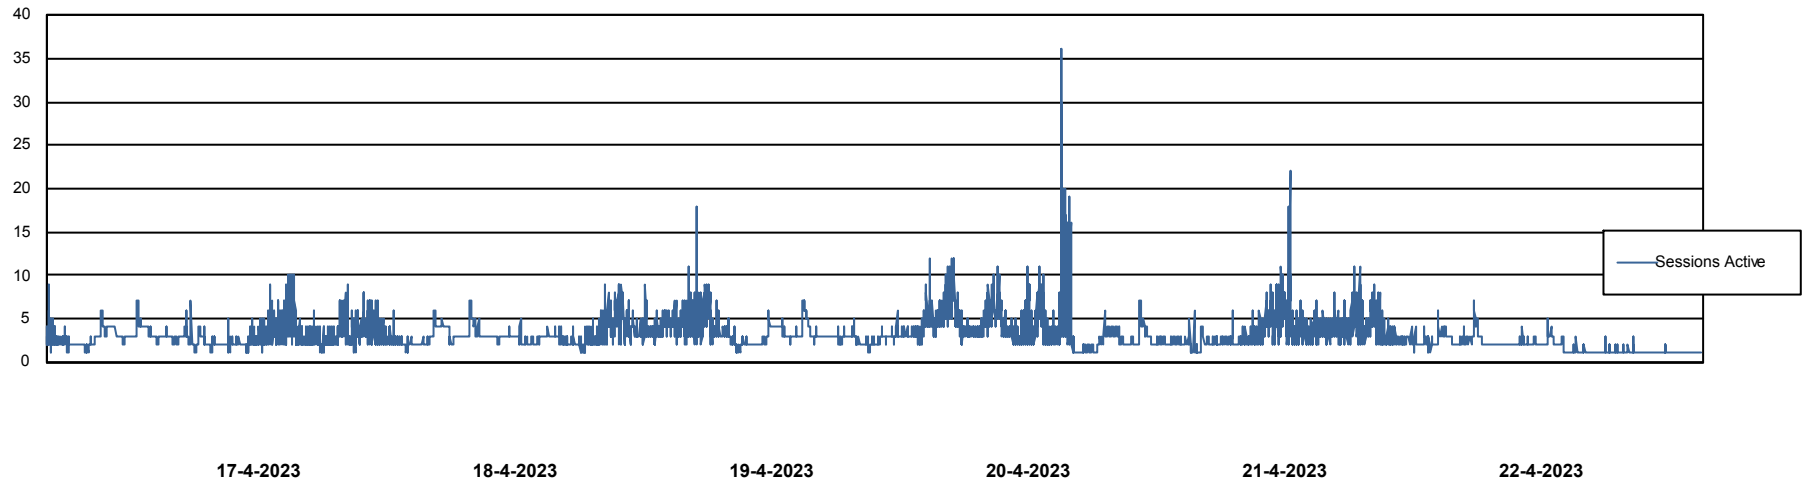

Weekly SLA Customer Report

Customer AUJ Production
Database ID 41

Database Performance AUJ Prod. BI DB (PABSBI1 server)

Weekly SLA Customer Report

Customer AUJ Production
Database ID 41

Database Performance AUJ_DB1_Primary