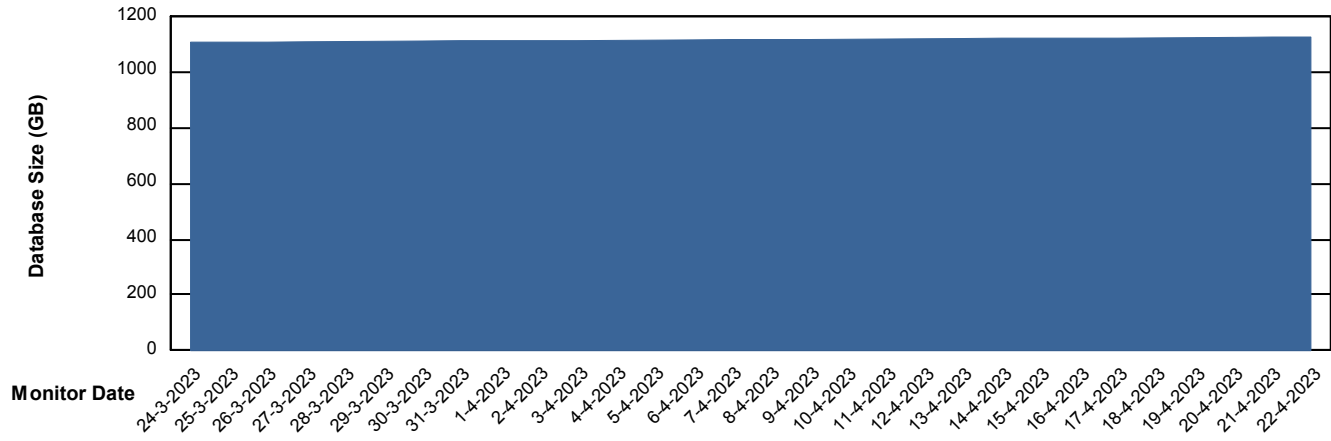

Weekly SLA Customer Report

Customer AUJ Production
Database ID 41

DATABASE SIZE AUJ Prod. BI DB (PABSBI1 server)

Database growth over last month

DATABASE SIZE AUJ_DB1_Primary

Database growth over last month