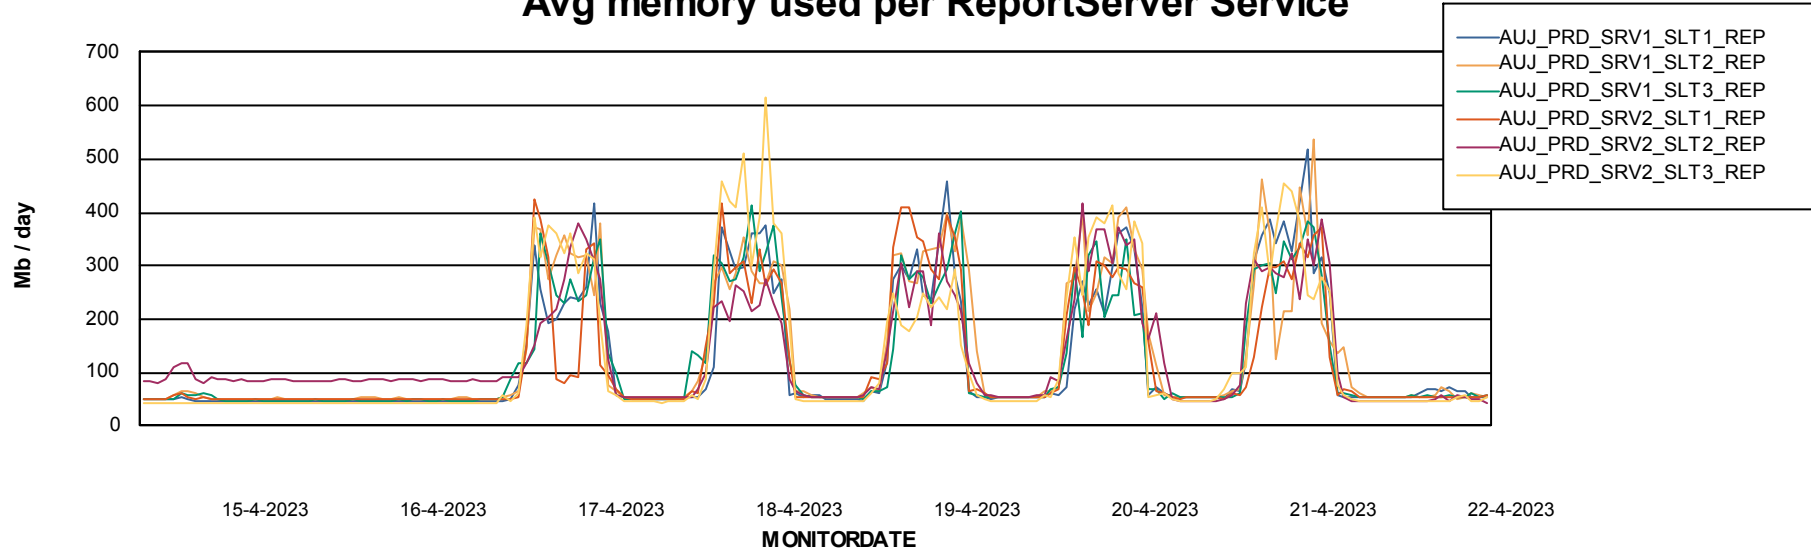

ABSSolute Application ReportServer Services

Avg memory used per ReportServer Service