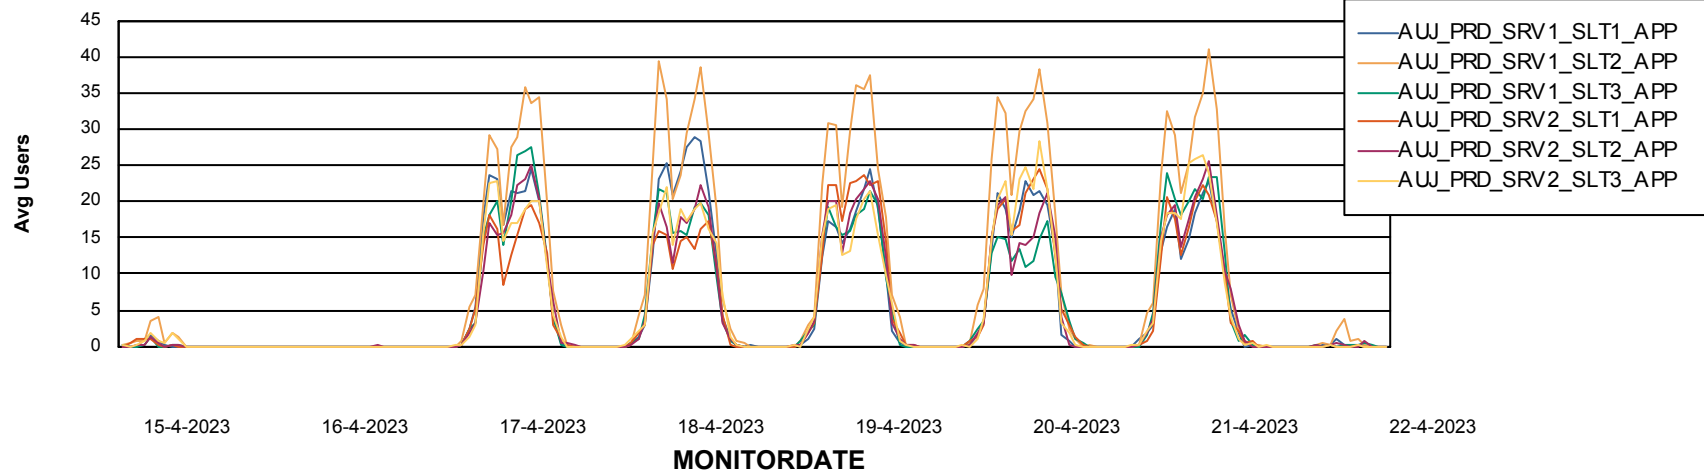

Weekly SLA Customer Report

Customer AUJ Production
Database ID 41

ABSSolute Application Server Services

Avg memory used per ABS Server Service

Avg users per day per ABS server

Weekly SLA Customer Report

Customer AUJ Production
Database ID 41