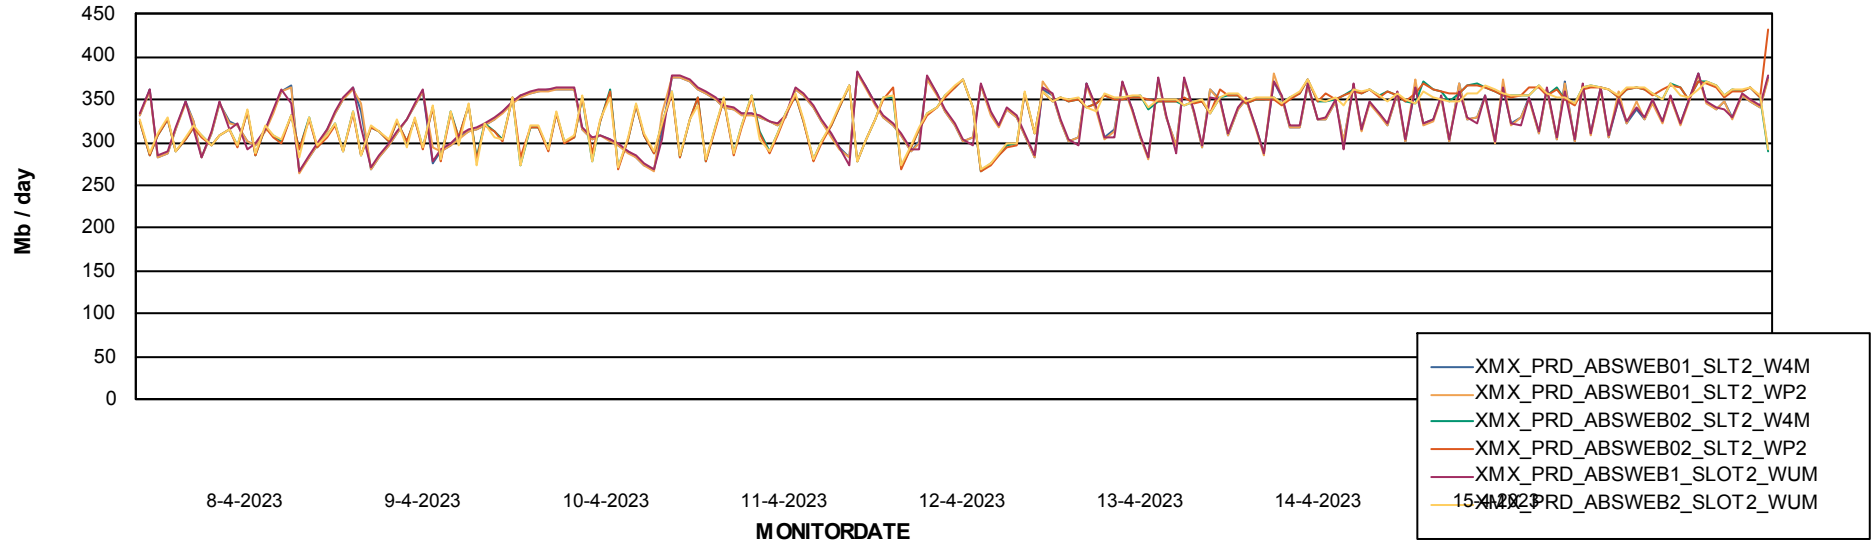

Avg memory used per ReportServer Service

Weekly SLA Customer Report

Customer XMX Production (24/7)
Database ID 146

ABSSolute Web Component Services

Avg memory used per ABS Web component

Weekly SLA Customer Report