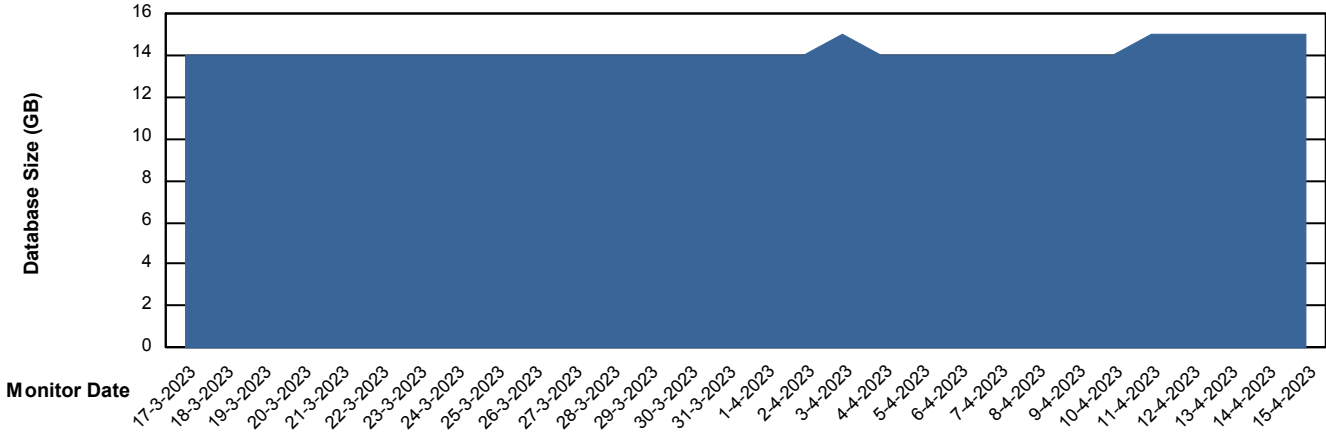

Weekly SLA Customer Report

Customer XMX Production (24/7)
Database ID 146

Database Performance XMX_PROD_ABSDB01_PRDB

Weekly SLA Customer Report

Customer XMX Production (24/7)
Database ID 146

Database Performance XMX_PROD_ABSDB02_SBDB

DB Processes Max 0
DB Processes Max 1,000
DB Processes Max 4

Weekly SLA Customer Report

Customer XMX Production (24/7)
 Database ID 146

DATABASE SIZE XMX_PROD_ABSDB01_PRDB

Database growth over last month

Database Tablespace XMX_PROD_ABSDB01_PRDB