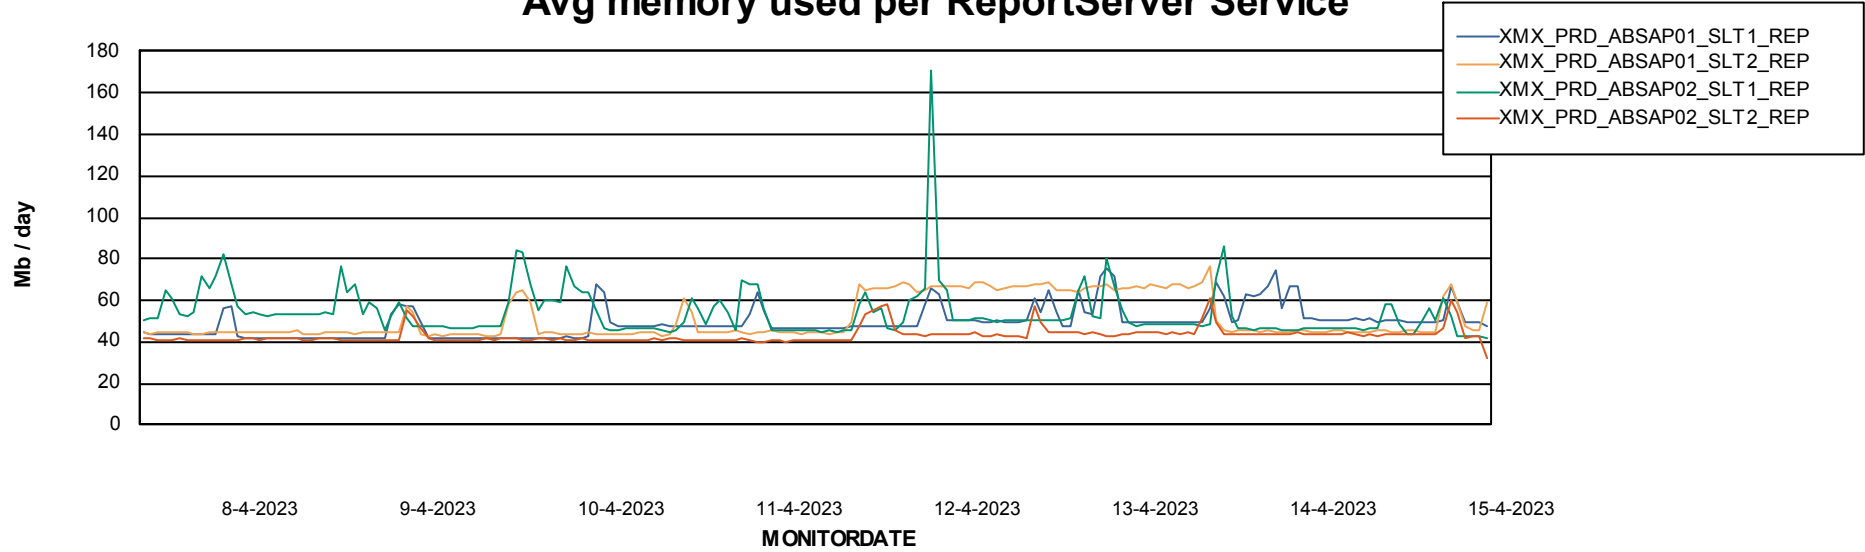

Weekly SLA Customer Report

Customer XMX Production (24/7)
Database ID 146

Standby Database Health XMX Production (24/7)

Recovery lag for last 7 days

Weekly SLA Customer Report

Customer XMX Production (24/7)
Database ID 146

ABSSolute Application Server Services

Avg memory used per ABS Server Service

Avg users per day per ABS server

Weekly SLA Customer Report

Customer XMX Production (24/7)
Database ID 146

ABSSolute Application ReportServer Services

Avg memory used per ReportServer Service

Weekly SLA Customer Report

Customer XMX Production (24/7)
Database ID 146

ABSSolute Web Component Services

Avg memory used per ABS Web component

Weekly SLA Customer Report