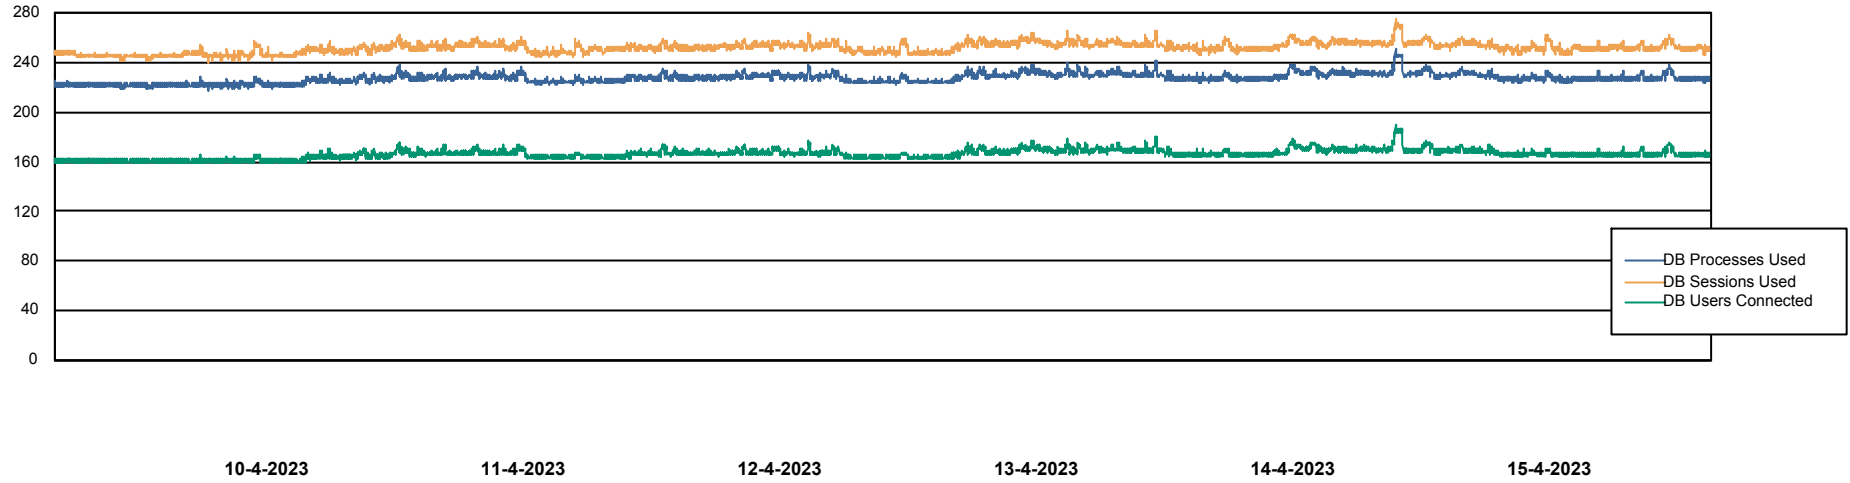

Weekly SLA Customer Report

Customer VOS_Production
Database ID 143

Database Performance VOSDB_BI

Weekly SLA Customer Report

Customer VOS_Production
Database ID 143

Database Performance VOSDB_Production

Weekly SLA Customer Report