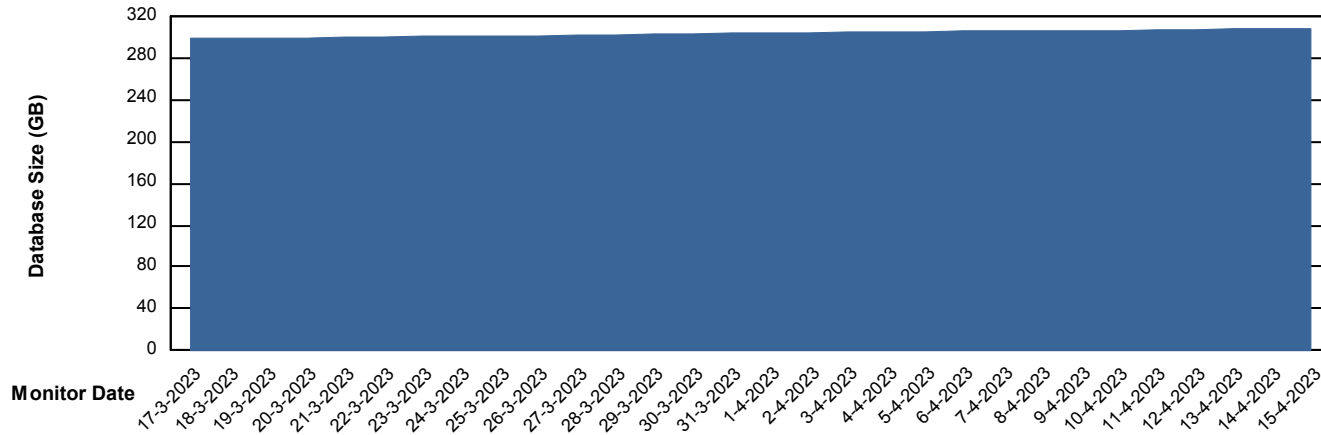

DATABASE SIZE VOSDB_Production

Database growth over last month