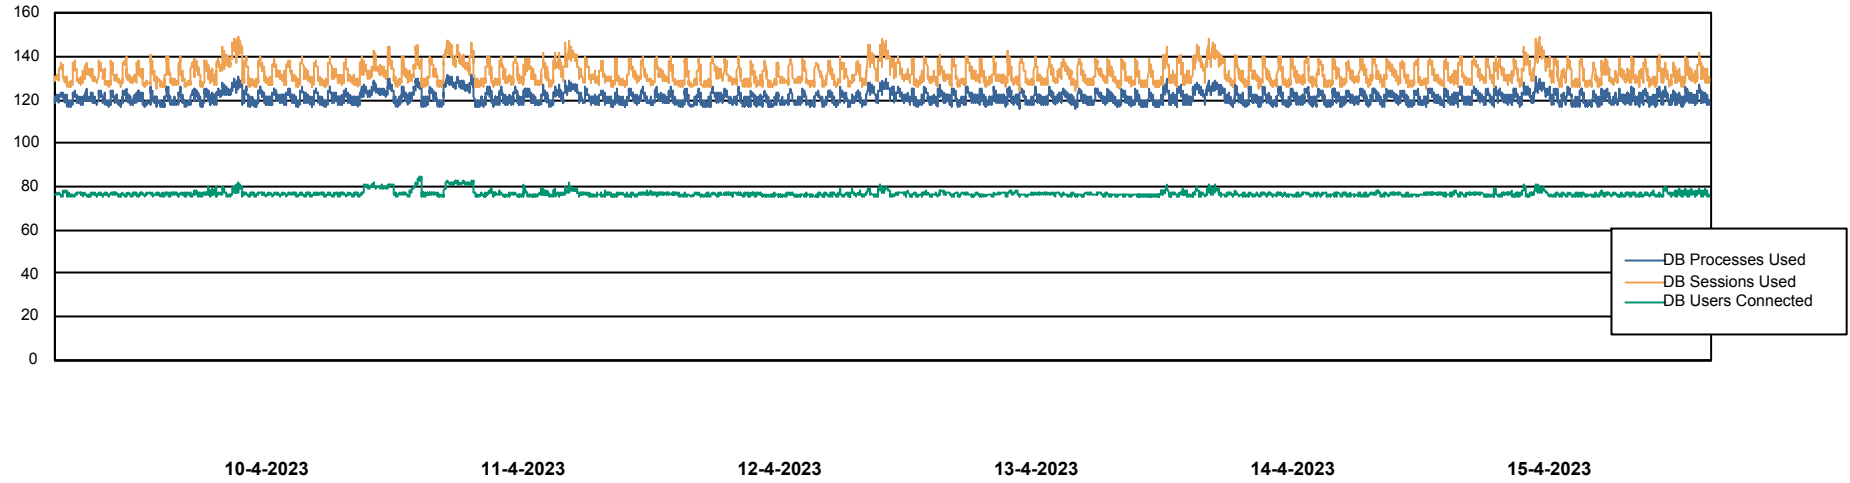

Database Performance VOSDB_BI