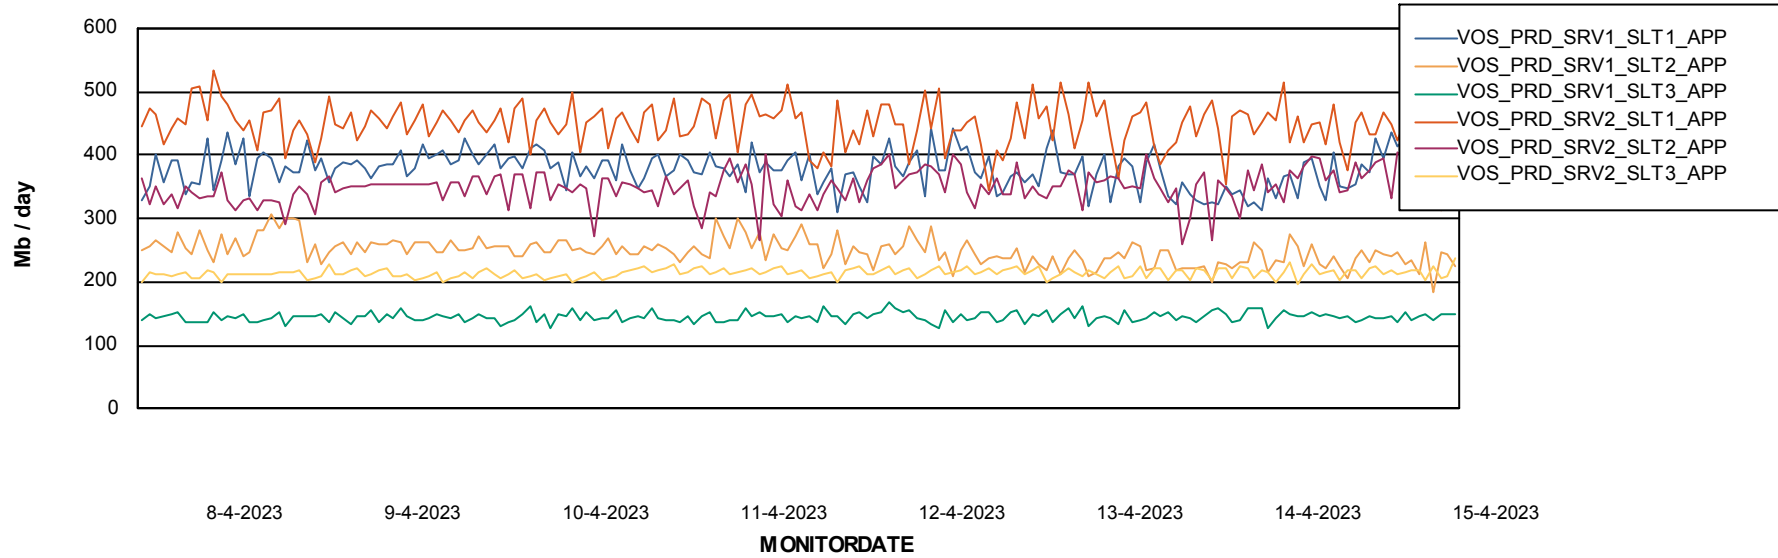

ABSSolute Application Server Services

Avg memory used per ABS Server Service