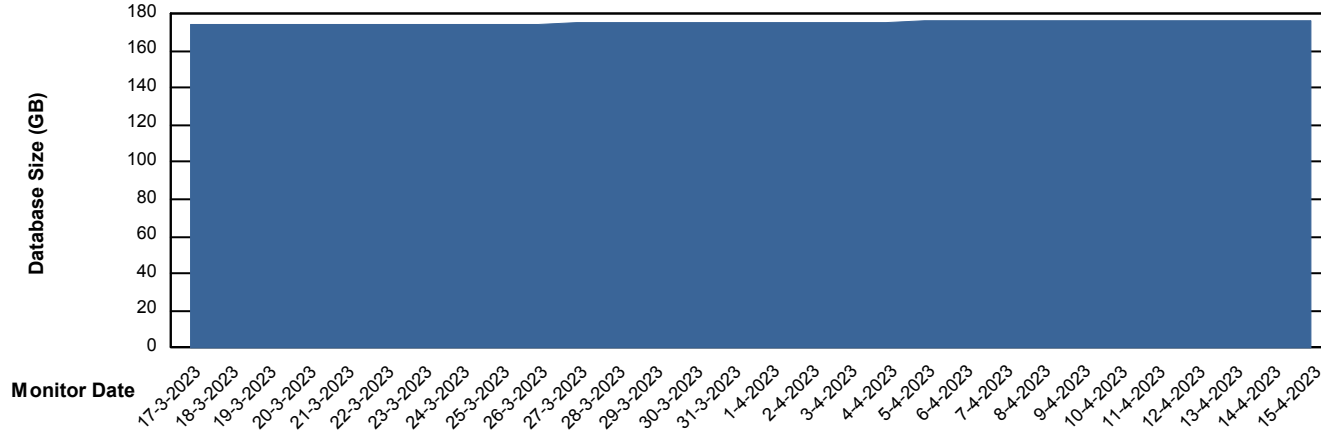

Customer VOS_Production
Database ID 143

Database Performance VOSDB_Standby

DB Processes Max 1,000

Weekly SLA Customer Report

Customer VOS_Production
Database ID 143

DATABASE SIZE VOSDB_BI

Database growth over last month