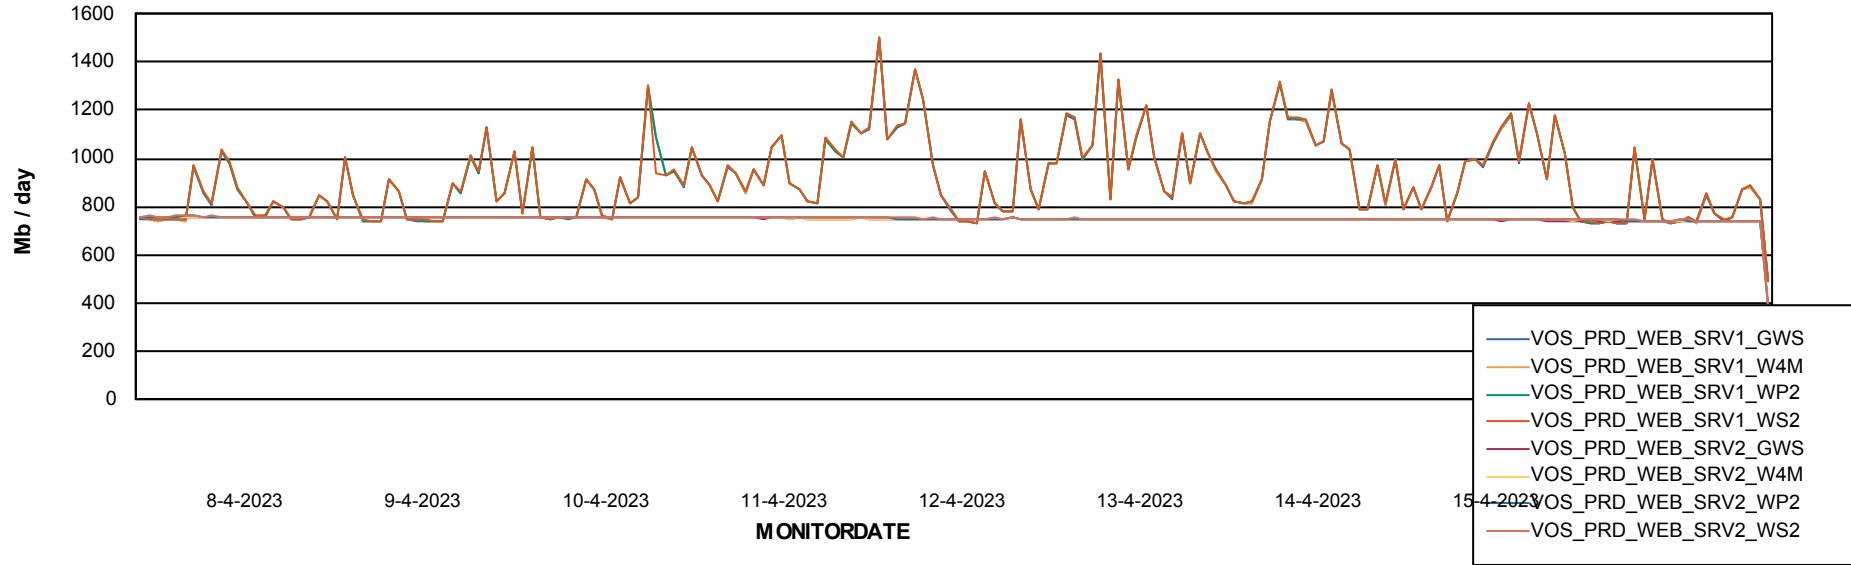

ABSSolute Web Component Services

Avg memory used per ABS Web component