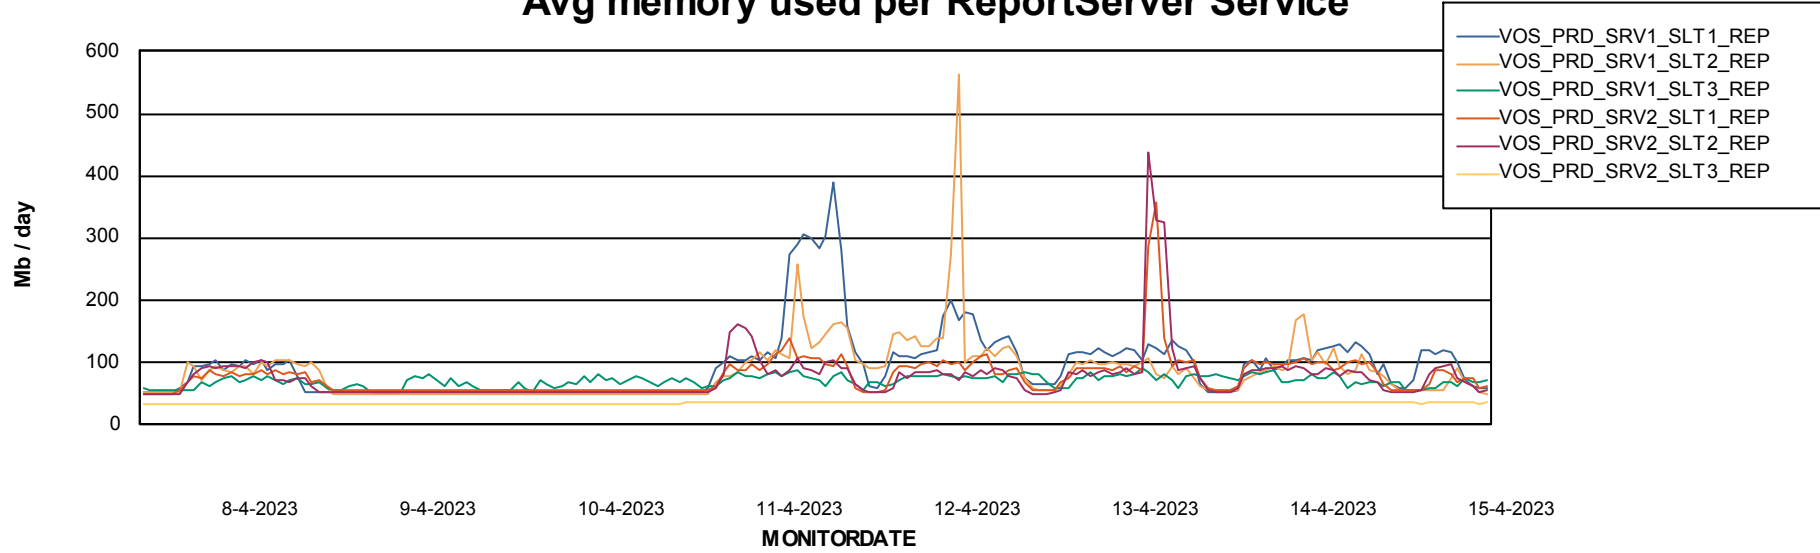

Avg memory used per ABS Server Service

Avg users per day per ABS server

Weekly SLA Customer Report

Customer VOS_Production
Database ID 143

ABSSolute Application ReportServer Services

Avg memory used per ReportServer Service