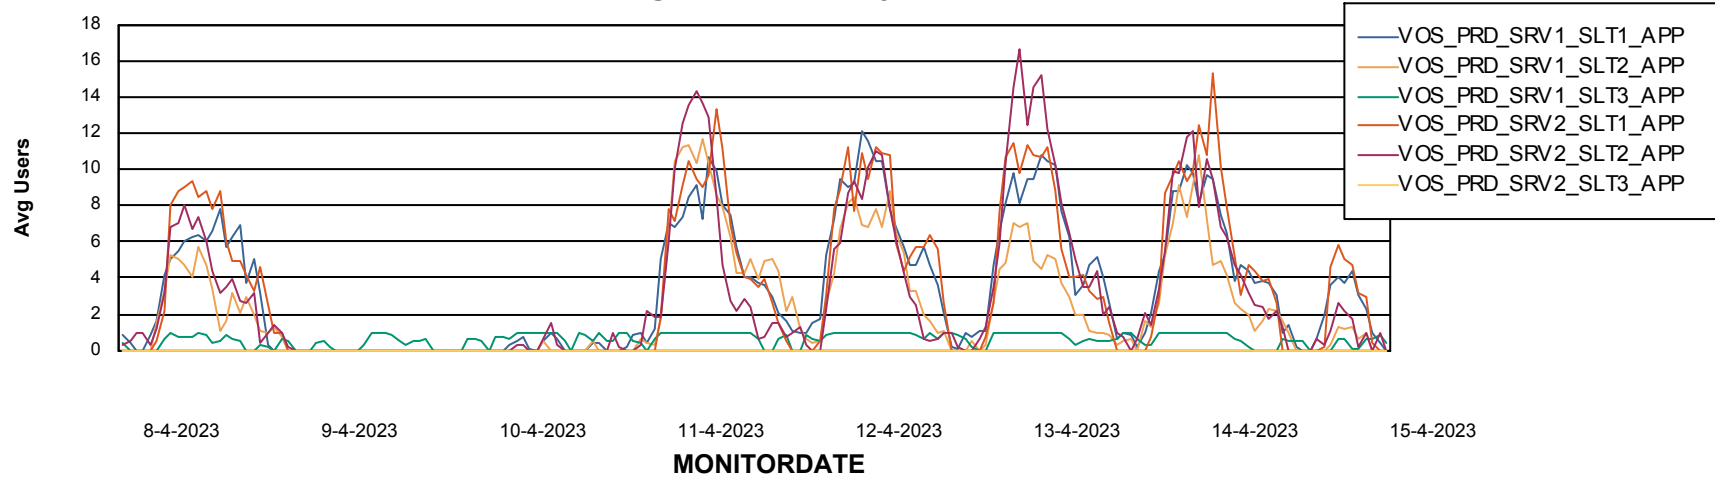

Avg users per day per ABS server