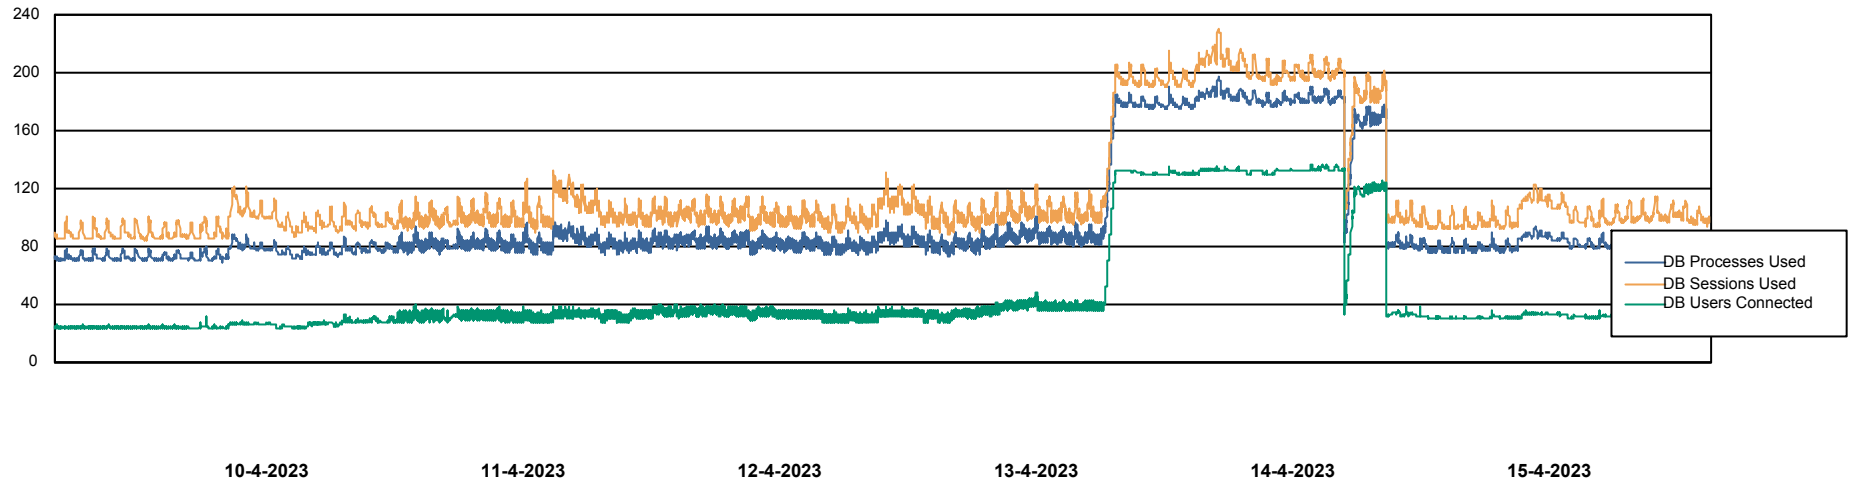

Weekly SLA Customer Report

Customer VEN_Production
 Database ID 35

Harddisk Usage VEN_PRD_VENABS08_BI

	Free disk space on C: (%)	Total disk space on C: (Gb)	Used disk space on C: (Gb)	Free disk space on D: (%)	Total disk space on D: (Gb)	Used disk space on D: (Gb)
15-4-2023	40	102	61	20	601	483
14-4-2023	40	102	61	20	601	482
13-4-2023	40	102	61	20	601	482
12-4-2023	40	102	61	20	601	482
11-4-2023	40	102	61	20	601	482
10-4-2023	40	102	61	20	601	482
9-4-2023	40	102	61	20	601	482

Weekly SLA Customer Report

Customer VEN_Production
Database ID 35

Database Performance VENDB_Production

Weekly SLA Customer Report

Customer VEN_Production
Database ID 35

Database Performance VENDB_Standby

DB Processes Max 300