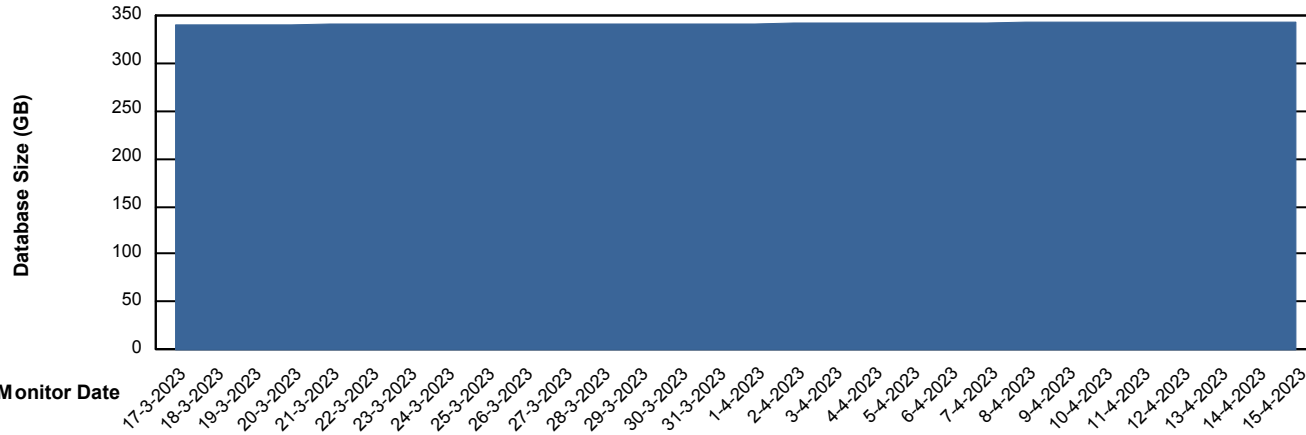

Weekly SLA Customer Report

Customer VEN_Production
Database ID 35

Database Performance VENDB_Production

Weekly SLA Customer Report

Customer VEN_Production
Database ID 35

Database Performance VENDB_Standby

DB Processes Max 300

Weekly SLA Customer Report

Customer VEN_Production
 Database ID 35

DATABASE SIZE VENDB_Production

Database growth over last month

Database Tablespace VENDB_Production

Date	Tablespace Name	Filesize (Gb)	Usedsize (Gb)	Percentage free
15-4-2023	ABSDATA	212	175	18
	INDX	193	159	18
14-4-2023	ABSDATA	212	175	18
	INDX	193	159	18
13-4-2023	ABSDATA	212	175	18
	INDX	193	159	18
12-4-2023	ABSDATA	212	174	18
	INDX	193	159	18
11-4-2023	ABSDATA	212	174	18
	INDX	193	159	18
10-4-2023	ABSDATA	212	174	18
	INDX	193	159	18
9-4-2023	ABSDATA	212	174	18
	INDX	193	159	18