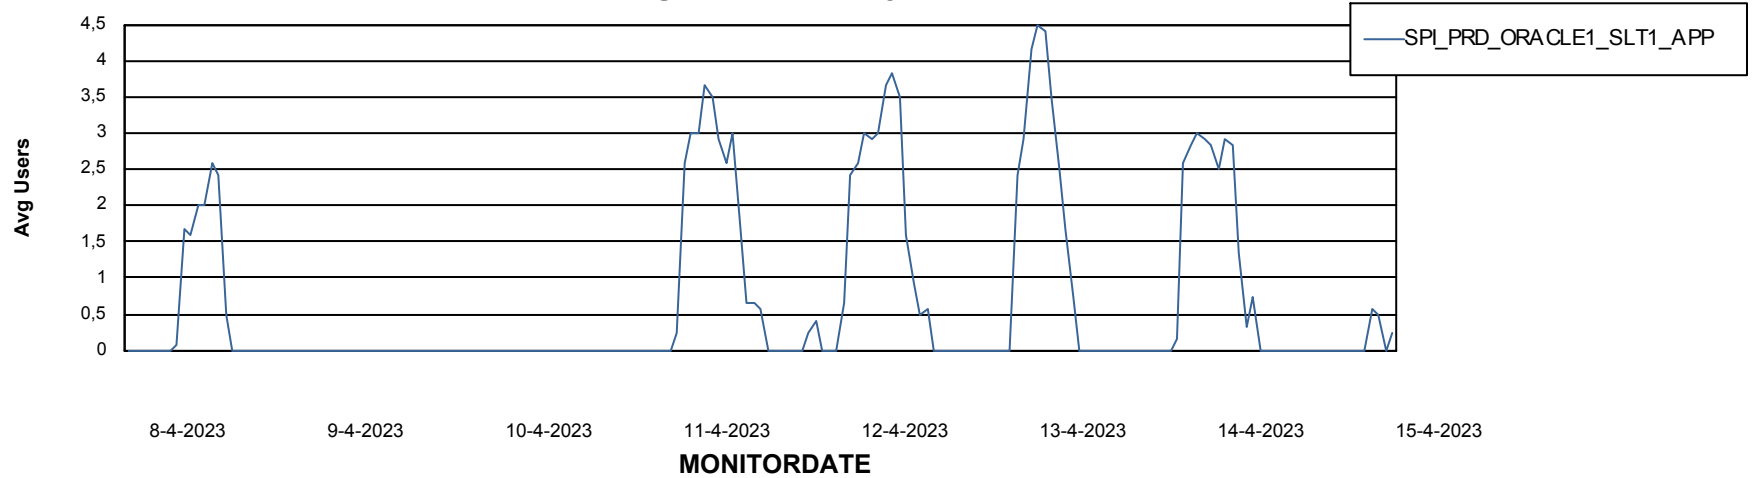

Weekly SLA Customer Report

Customer SPI_Production
Database ID 49

ABSSolute Application Server Services

Avg memory used per ABS Server Service

Avg users per day per ABS server

Weekly SLA Customer Report

Customer SPI_Production
Database ID 49