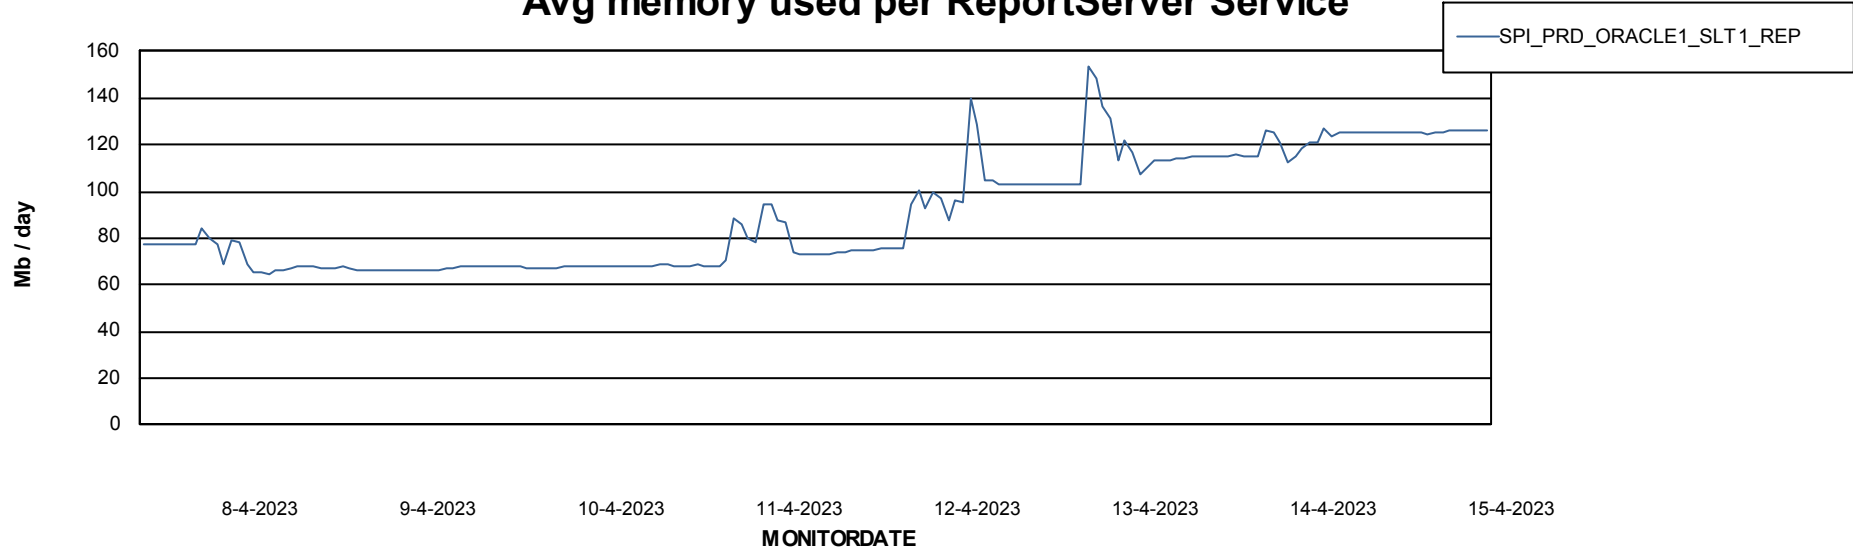

ABSSolute Application ReportServer Services

Avg memory used per ReportServer Service