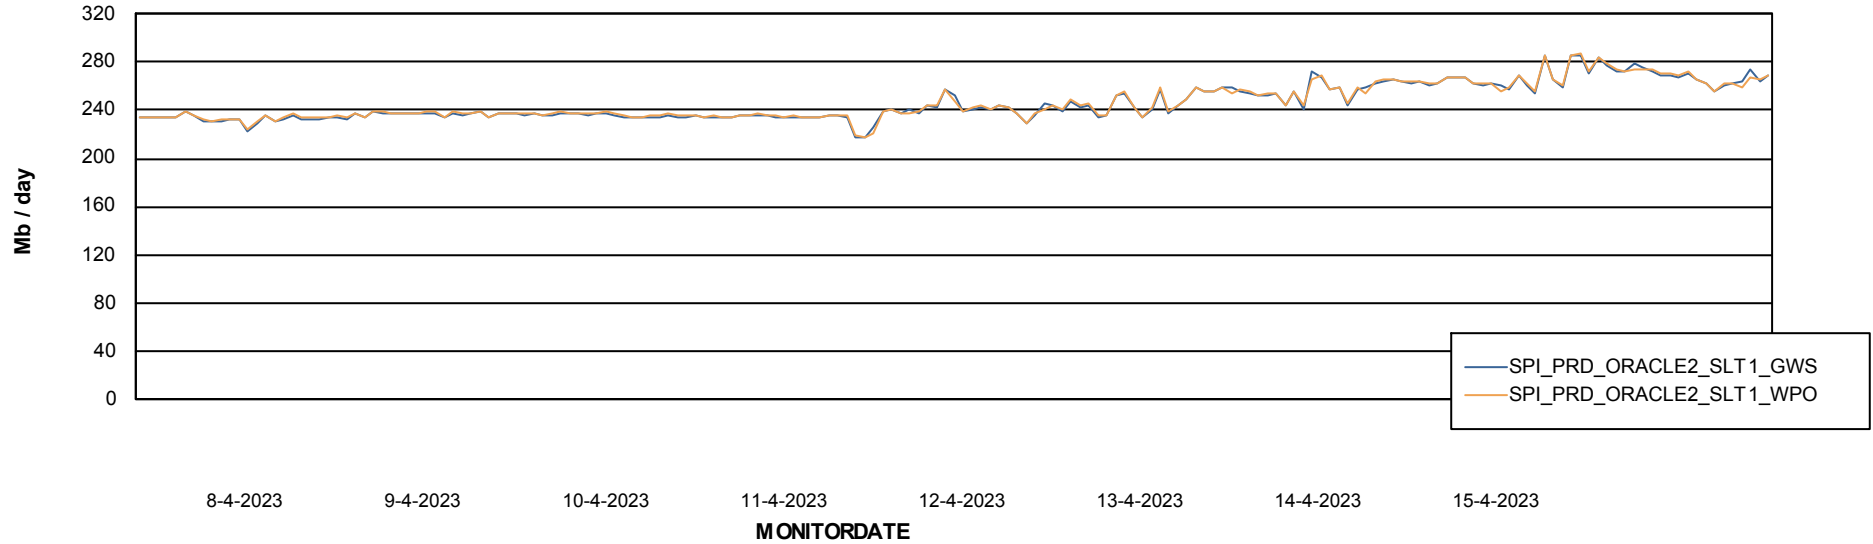

ABSSolute Application ReportServer Services

Avg memory used per ReportServer Service

Weekly SLA Customer Report

Customer SPI_Production
Database ID 49

ABSSolute Web Component Services

Avg memory used per ABS Web component