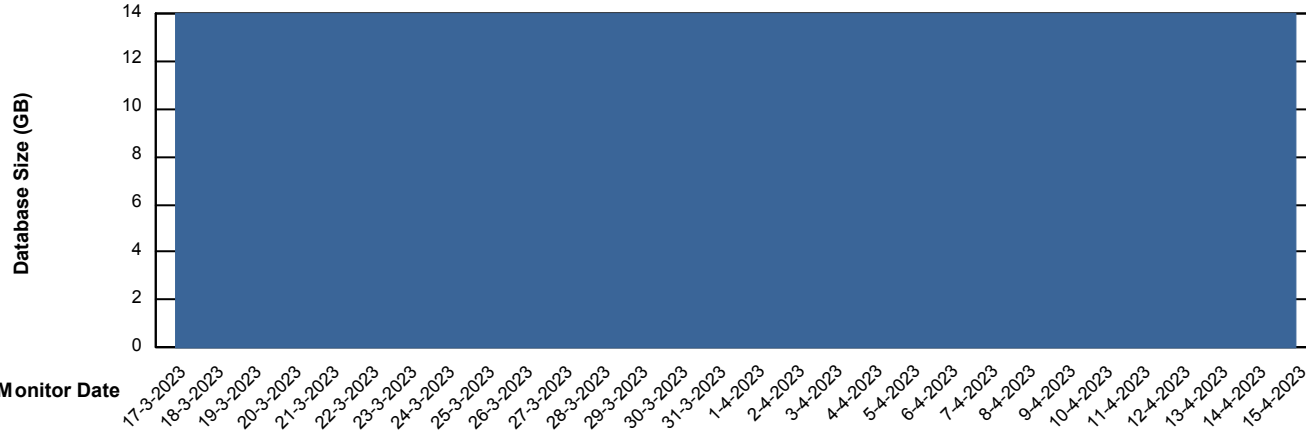

DB Processes Max 500

Weekly SLA Customer Report

Customer SPI_Production
 Database ID 49

DATABASE SIZE SPIDB_Production

Database growth over last month

Database Tablespace SPIDB_Production

Date	Tablespace Name	Filesize (Gb)	Usedsize (Gb)	Percentage free
15-4-2023	ABSDATA	5	3	47
	INDX	8	4	45
14-4-2023	ABSDATA	5	3	47
	INDX	8	4	45
13-4-2023	ABSDATA	5	3	47
	INDX	8	4	45
12-4-2023	ABSDATA	5	3	47
	INDX	8	4	45
11-4-2023	ABSDATA	5	3	47
	INDX	8	4	45
10-4-2023	ABSDATA	5	3	47
	INDX	8	4	45
9-4-2023	ABSDATA	5	3	47
	INDX	8	4	45