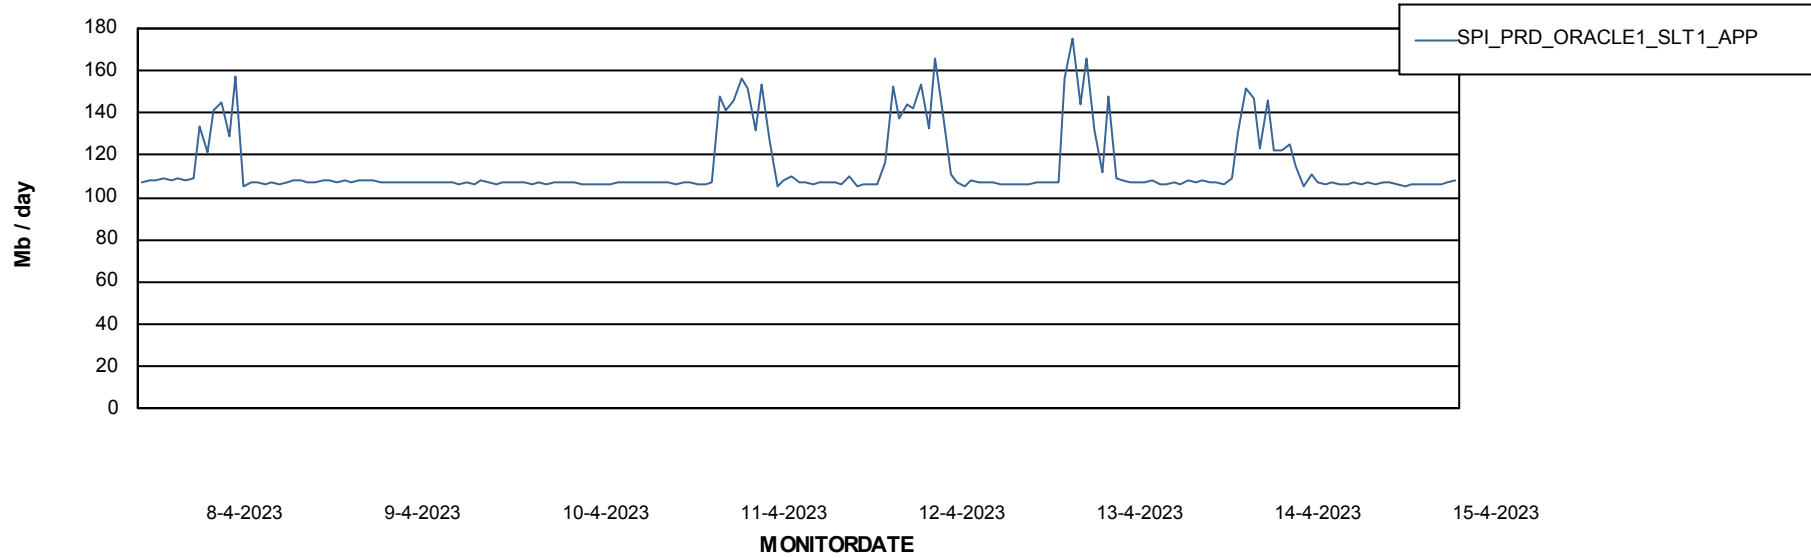

Weekly SLA Customer Report

Customer SPI_Production
Database ID 49

Database Performance SPIDB_Production

DB Processes Max 500

Weekly SLA Customer Report

Customer SPI_Production
Database ID 49

Database Performance SPIDB_Standby

DB Processes Max 500

Weekly SLA Customer Report

Customer SPI_Production
 Database ID 49

DATABASE SIZE SPIDB_Production

Database growth over last month

Database Tablespace SPIDB_Production

Date	Tablespace Name	Filesize (Gb)	Usedsize (Gb)	Percentage free
15-4-2023	ABSDATA	5	3	47
	INDX	8	4	45
14-4-2023	ABSDATA	5	3	47
	INDX	8	4	45
13-4-2023	ABSDATA	5	3	47
	INDX	8	4	45
12-4-2023	ABSDATA	5	3	47
	INDX	8	4	45
11-4-2023	ABSDATA	5	3	47
	INDX	8	4	45
10-4-2023	ABSDATA	5	3	47
	INDX	8	4	45
9-4-2023	ABSDATA	5	3	47
	INDX	8	4	45

Weekly SLA Customer Report

Customer SPI_Production
Database ID 49

ABSSolute Application Server Services

Avg memory used per ABS Server Service

Avg users per day per ABS server

Weekly SLA Customer Report

Customer SPI_Production
Database ID 49