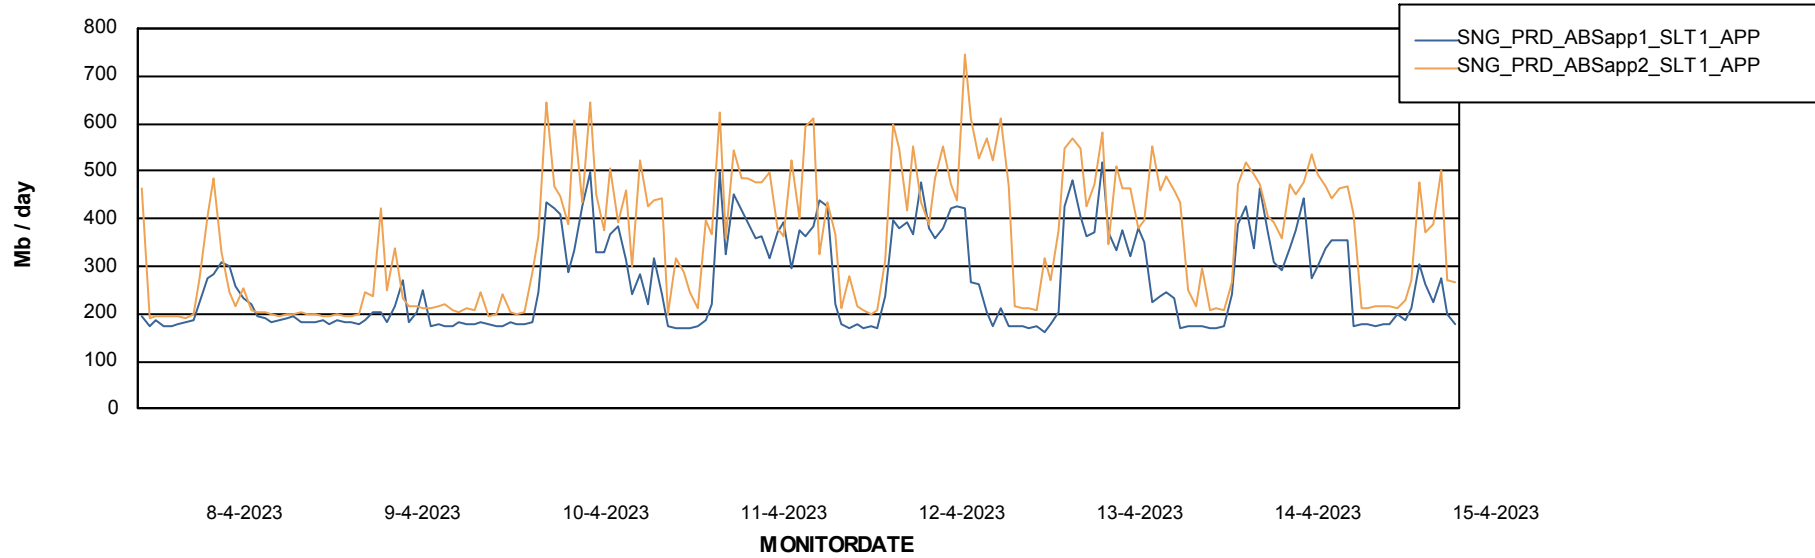

Database Performance SNG_PRD_ORACLE1

Weekly SLA Customer Report

Customer SNG_Production
 Database ID 70

DATABASE SIZE SNG_PRD_ORACLE1

Database growth over last month

Database Tablespace SNG_PRD_ORACLE1

Date	Tablespace Name	Filesize (Gb)	Usedsize (Gb)	Percentage free
15-4-2023	ABSDATA	54	38	29
	INDX	124	103	17
14-4-2023	ABSDATA	54	38	29
	INDX	124	103	17
13-4-2023	ABSDATA	54	38	29
	INDX	124	103	17
12-4-2023	ABSDATA	54	38	29
	INDX	124	103	17
11-4-2023	ABSDATA	54	38	29
	INDX	124	103	17
10-4-2023	ABSDATA	54	38	29
	INDX	124	103	17
9-4-2023	ABSDATA	54	38	29
	INDX	124	103	17

Weekly SLA Customer Report

Customer SNG_Production
Database ID 70

ABSSolute Application Server Services

Avg memory used per ABS Server Service

Avg users per day per ABS server

Weekly SLA Customer Report

Customer SNG_Production
Database ID 70