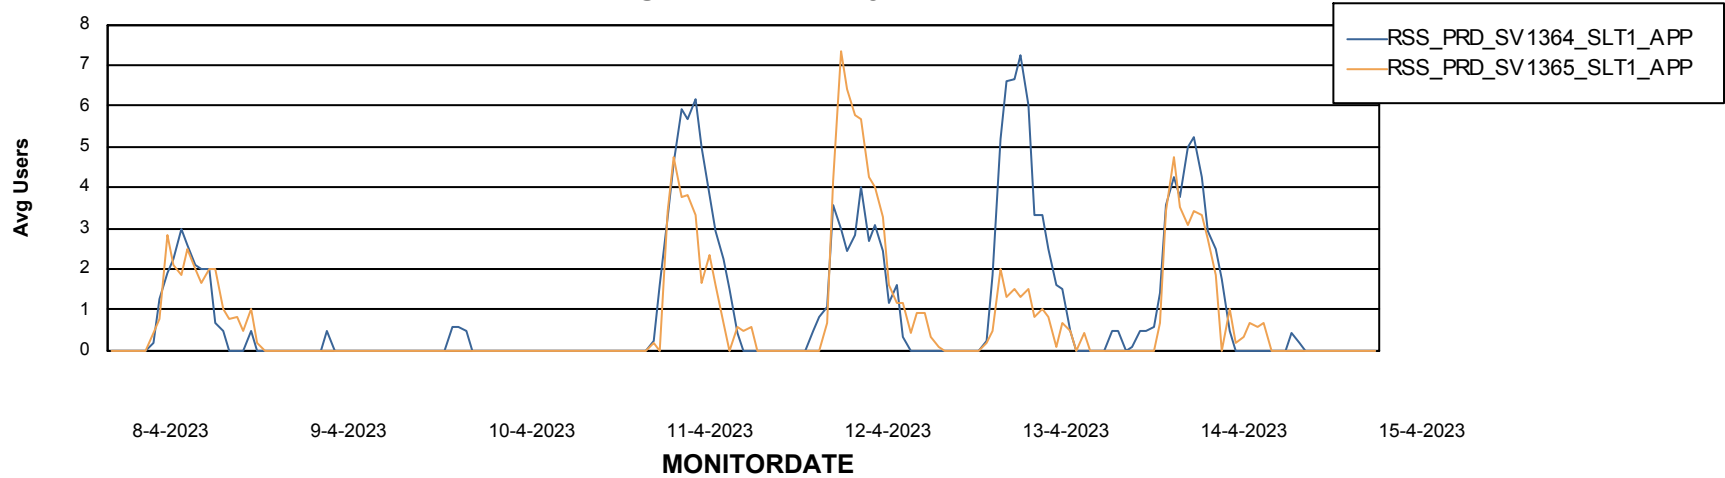

Avg users per day per ABS server