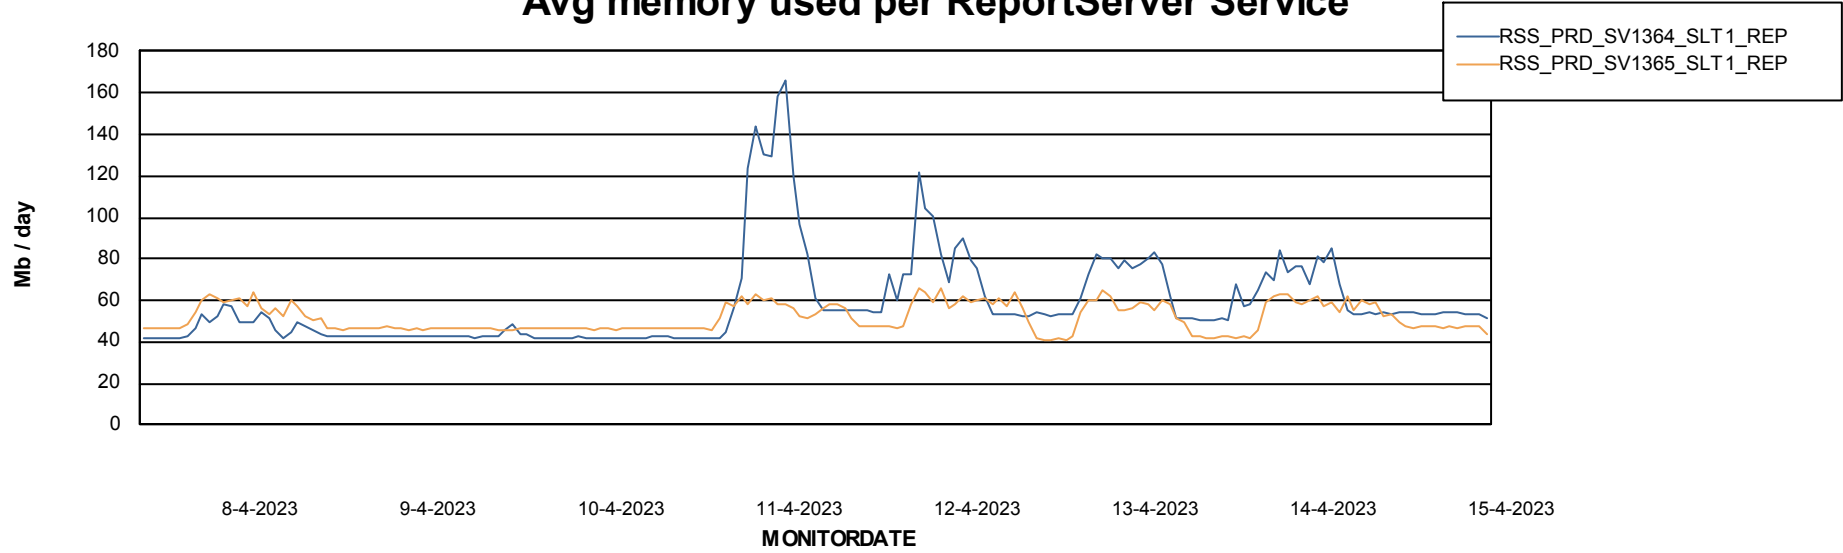

Avg memory used per ABS Server Service

Avg users per day per ABS server

Weekly SLA Customer Report

Customer RSS Production
Database ID 52

ABSSolute Application ReportServer Services

Avg memory used per ReportServer Service