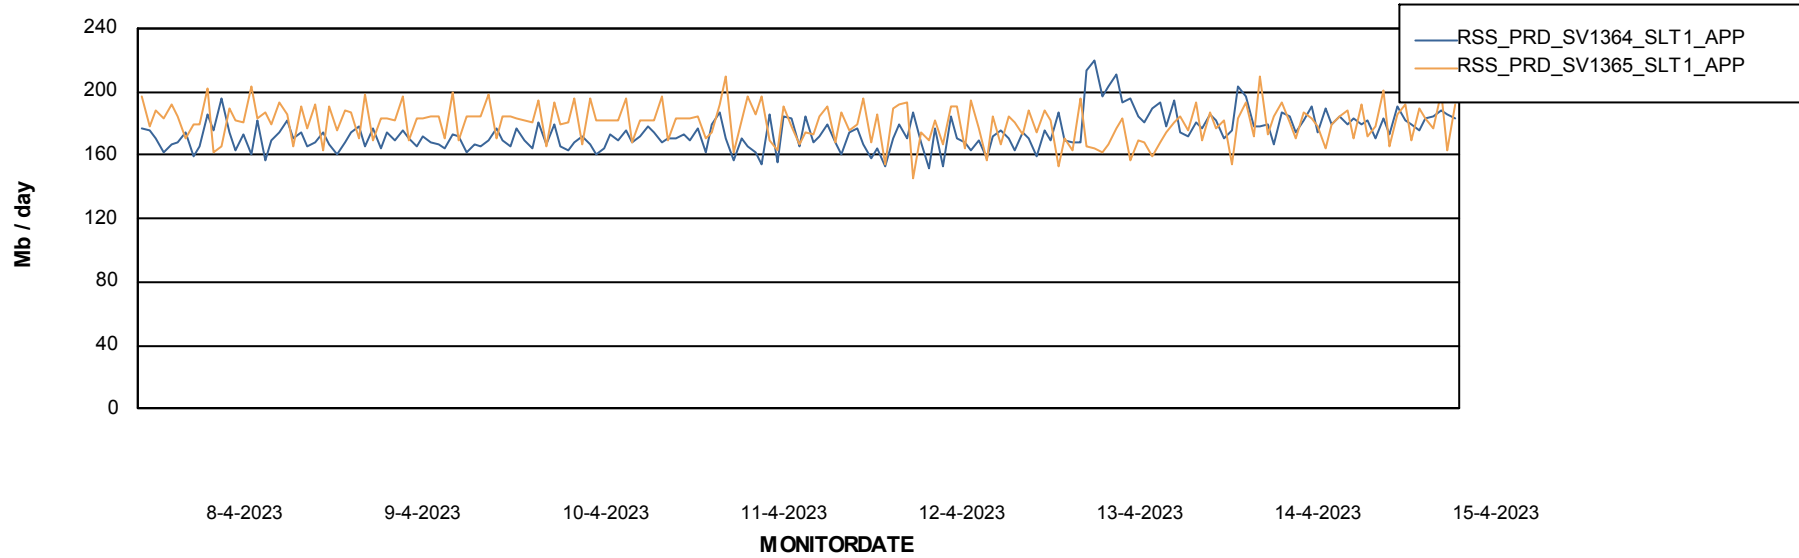

ABSSolute Application Server Services

Avg memory used per ABS Server Service