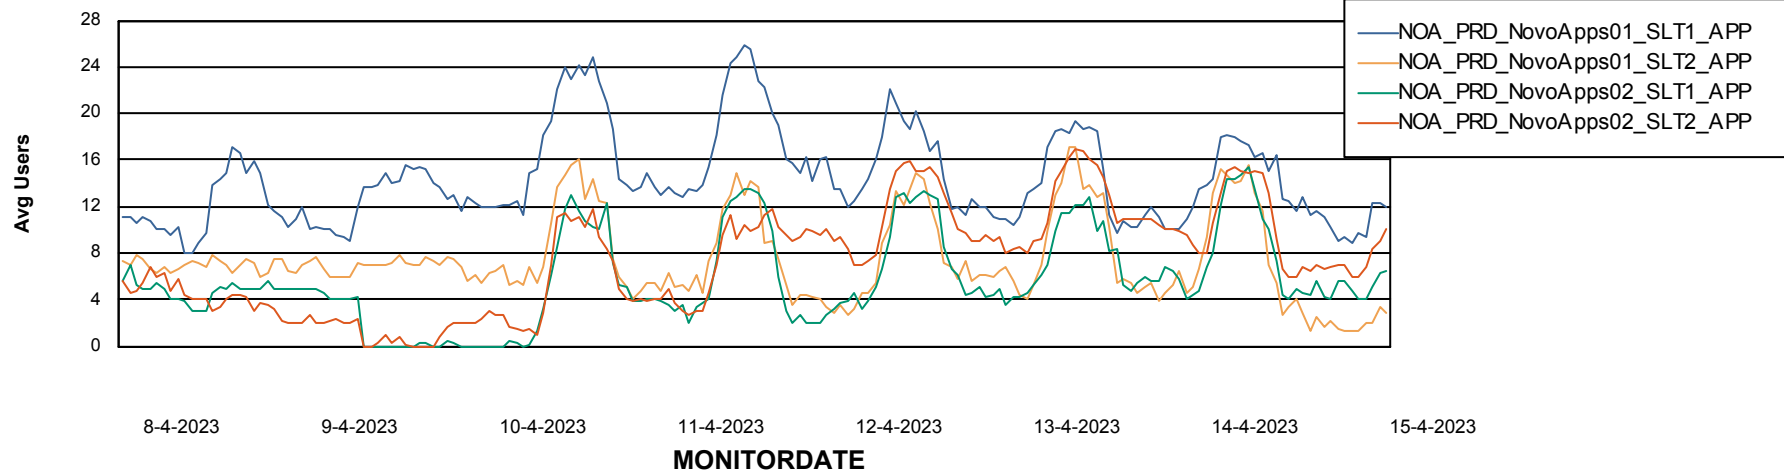

Avg users per day per ABS server