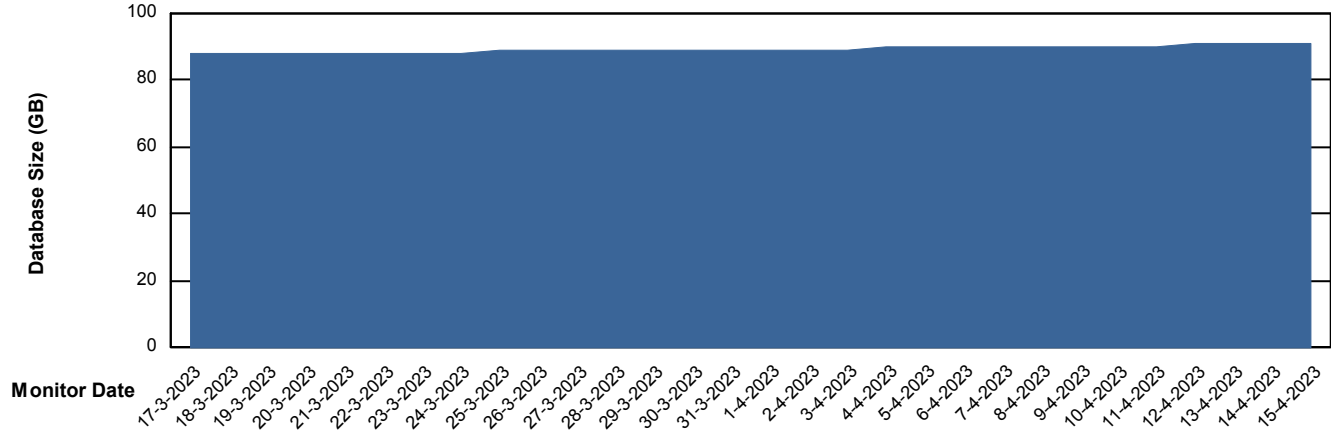

DATABASE SIZE NOA_BI_NOVOBI_Production

Database growth over last month