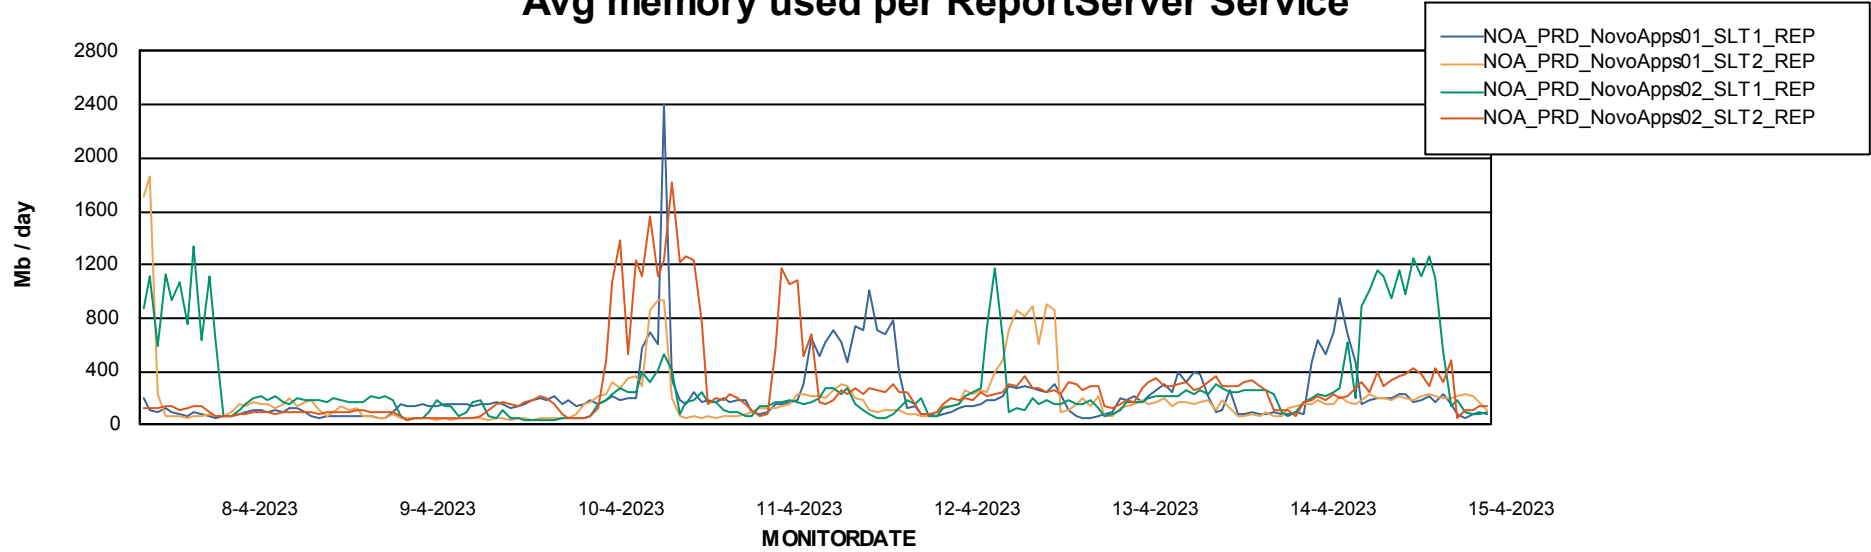

ABSSolute Application ReportServer Services

Avg memory used per ReportServer Service