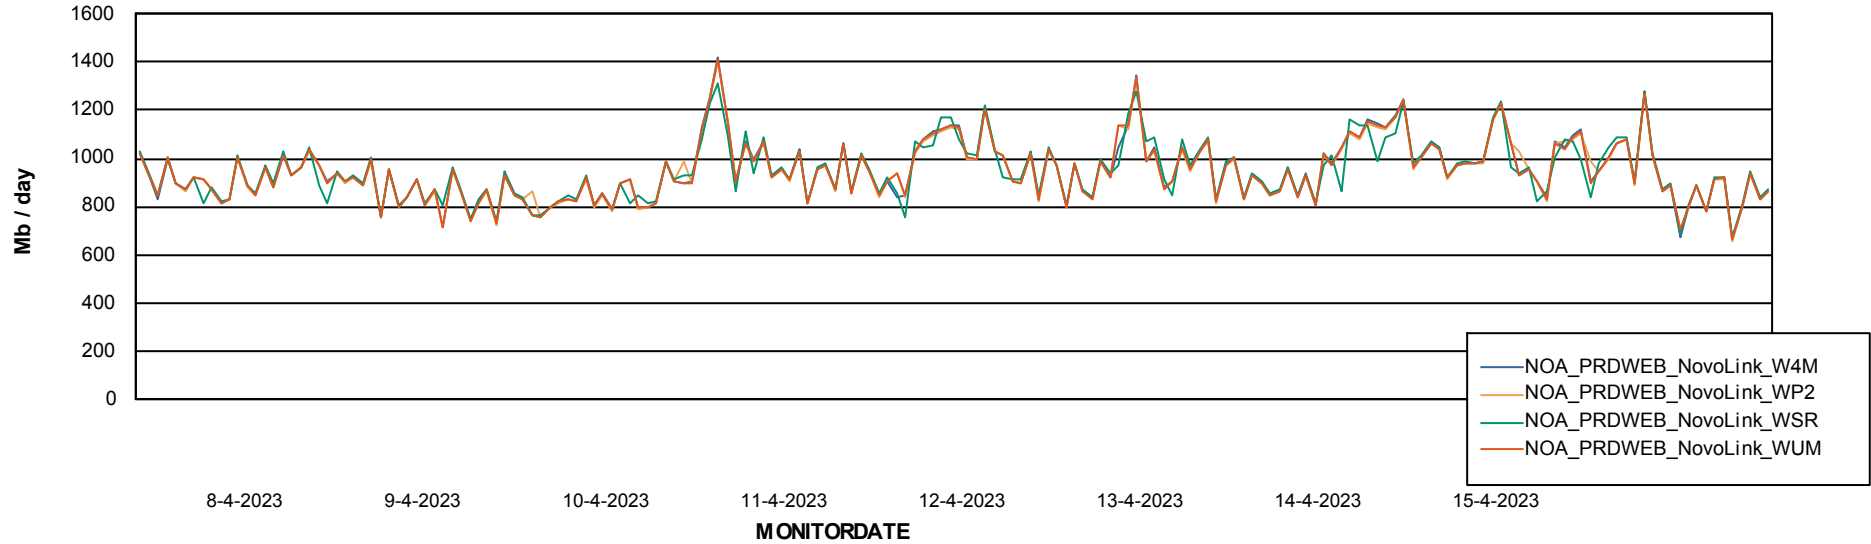

ABSSolute Web Component Services

Avg memory used per ABS Web component