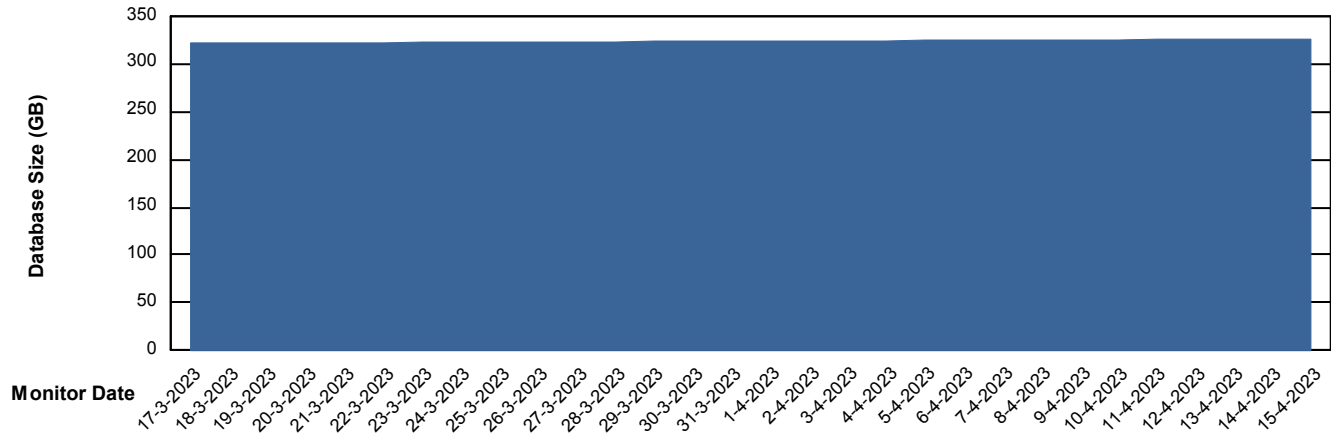

# Weekly SLA Customer Report

Customer NOA\_Production (24/7)  
Database ID 116

DATABASE SIZE NOA\_BI\_NOVOBI\_Production

### Database growth over last month

DATABASE SIZE NOA\_PRD\_NovoABS01\_DB

### Database growth over last month