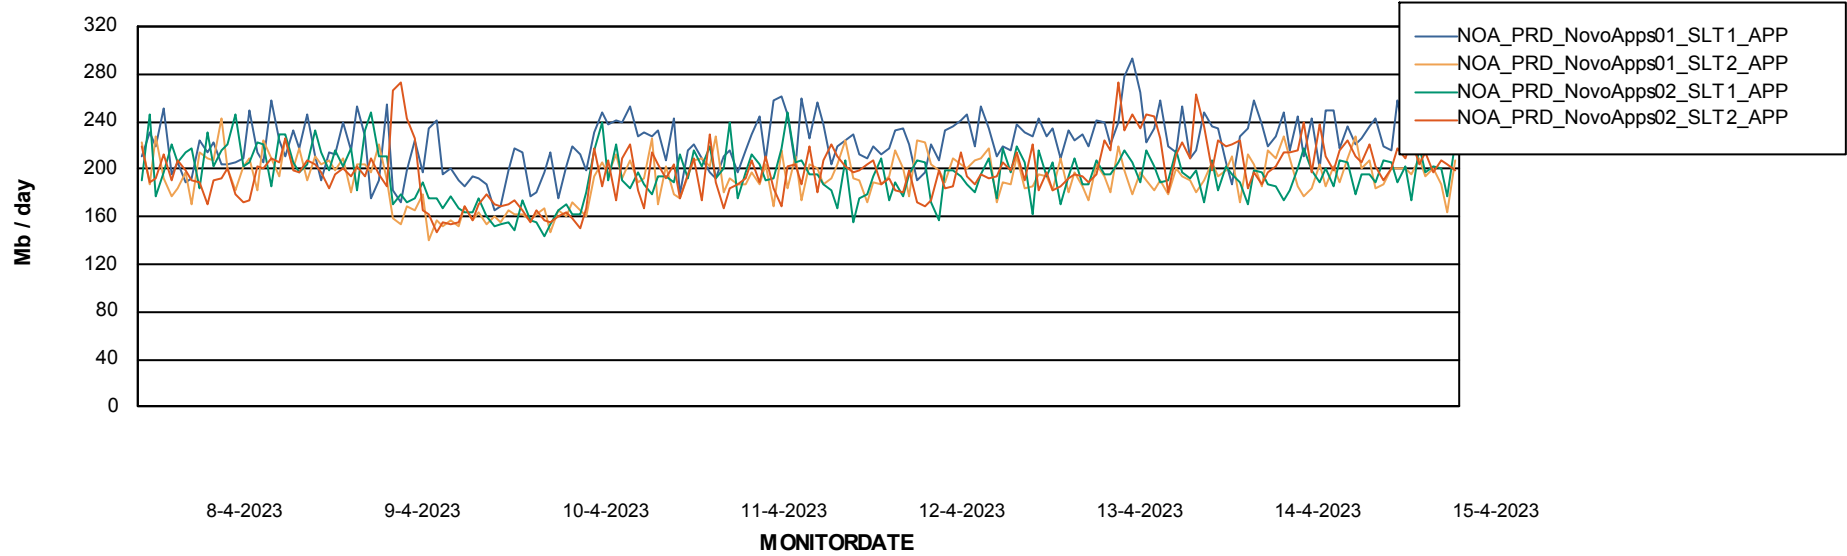

ABSSolute Application Server Services

Avg memory used per ABS Server Service