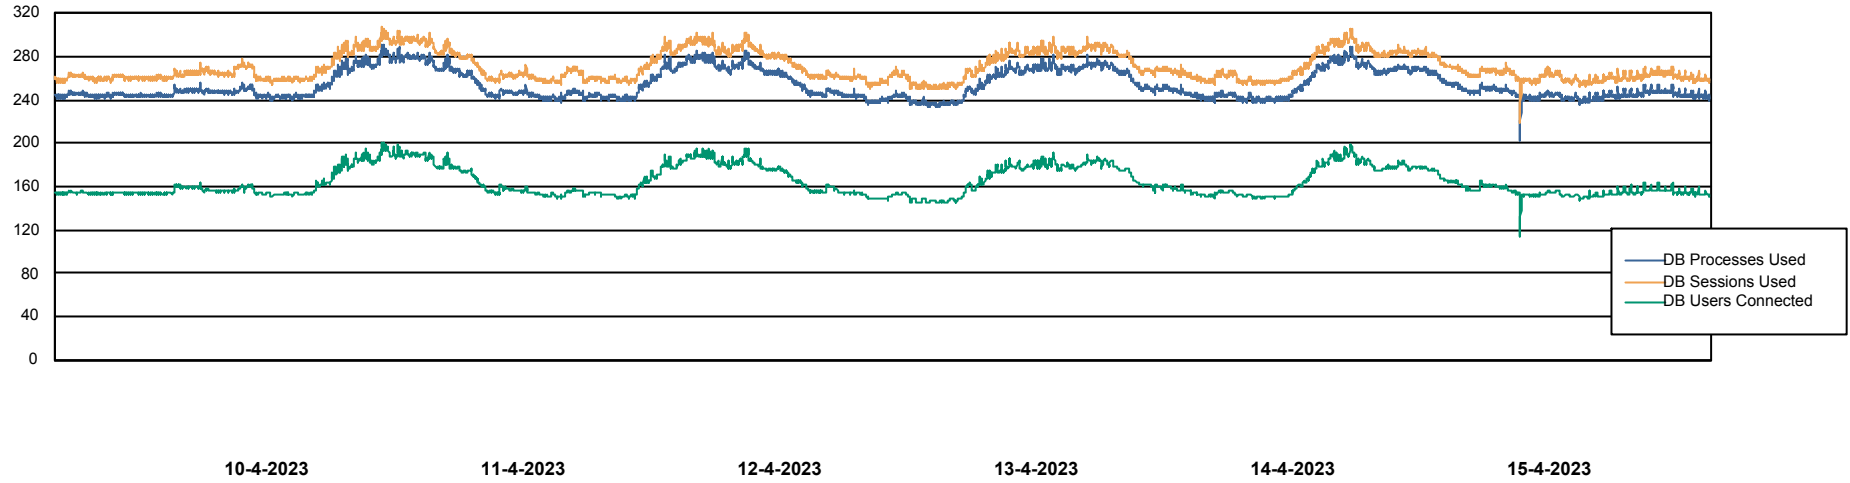

Weekly SLA Customer Report

Customer LTS(CleanLease)_Production
Database ID 126

Database Performance LTS_PROD_CLSABSBI01_BI

Weekly SLA Customer Report

Customer LTS(CleanLease)_Production
Database ID 126

Database Performance LTS_PROD_CLSABSD01_PRDB