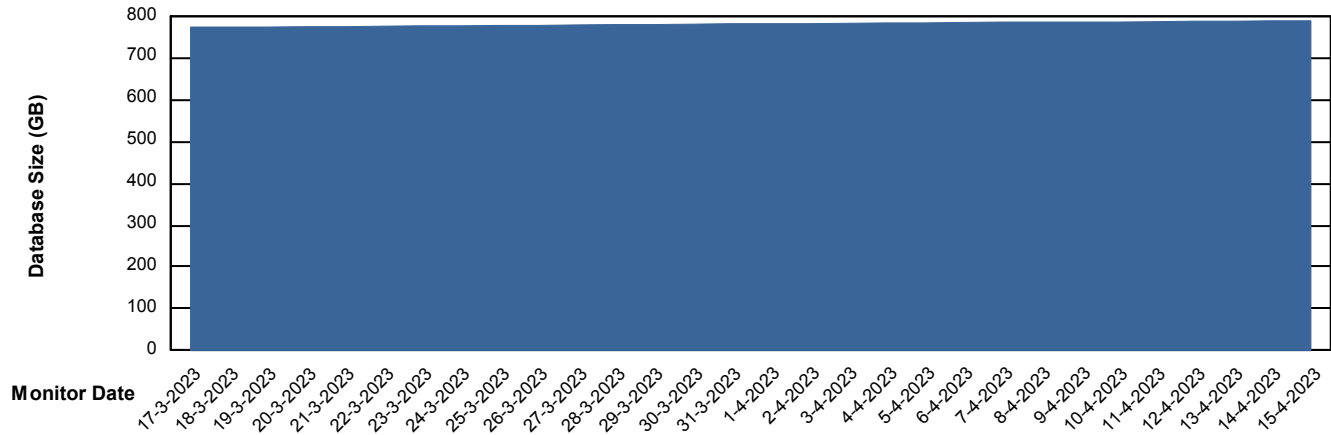

Customer LTS(CleanLease)_Production
Database ID 126

DATABASE SIZE LTS_PROD_CLSABSBI01_BI

Database growth over last month

DATABASE SIZE LTS_PROD_CLSABSDB01_PRDB

Database growth over last month

Weekly SLA Customer Report