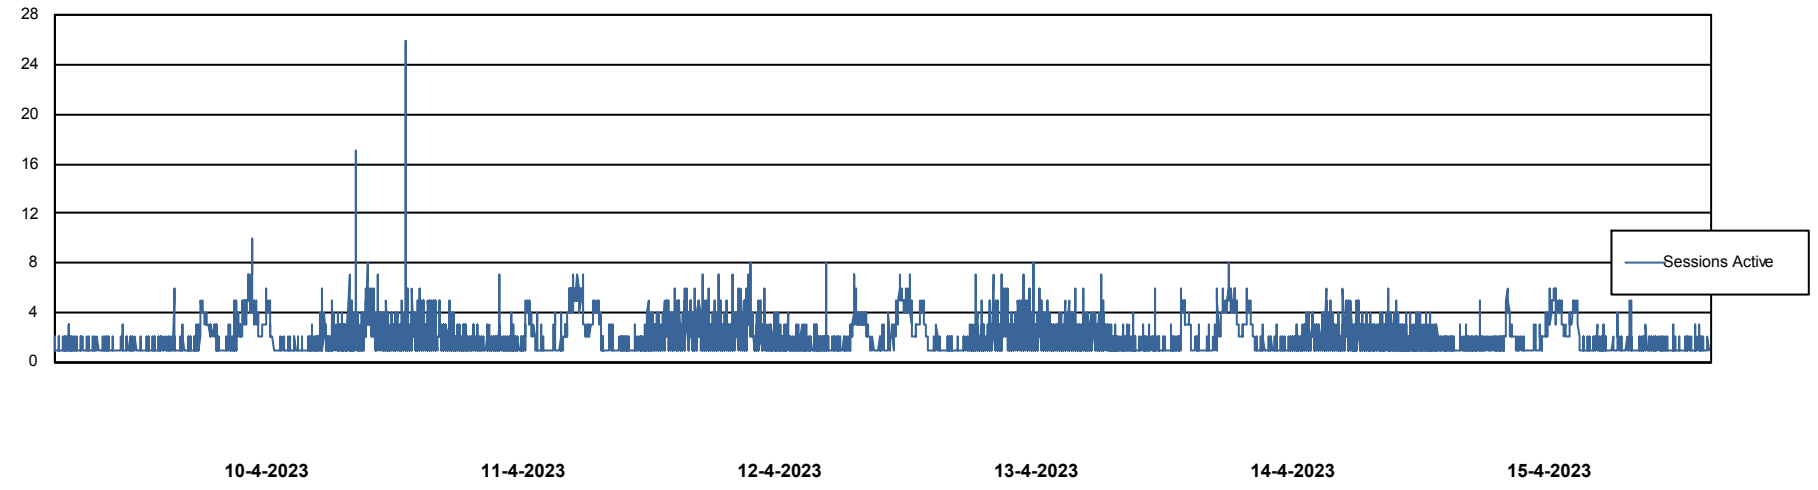

Weekly SLA Customer Report

Customer LTS(CleanLease)_Production
Database ID 126

Database Performance LTS_PROD_CLSABSBI01_BI

Weekly SLA Customer Report

Customer LTS(CleanLease)_Production
Database ID 126

Database Performance LTS_PROD_CLSABSD01_PRDB