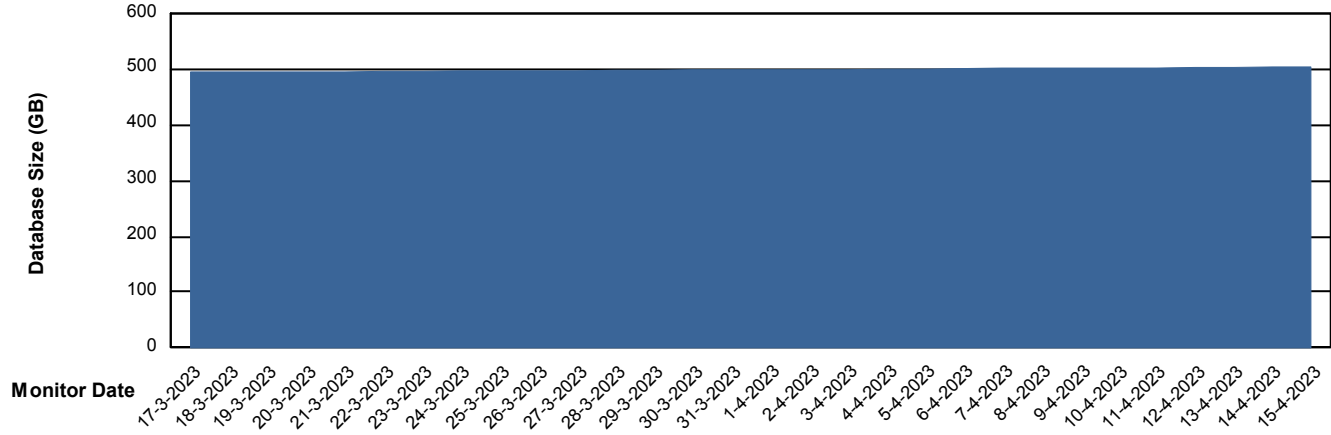

DATABASE SIZE LTS_PROD_CLSABSBI01_BI

Database growth over last month