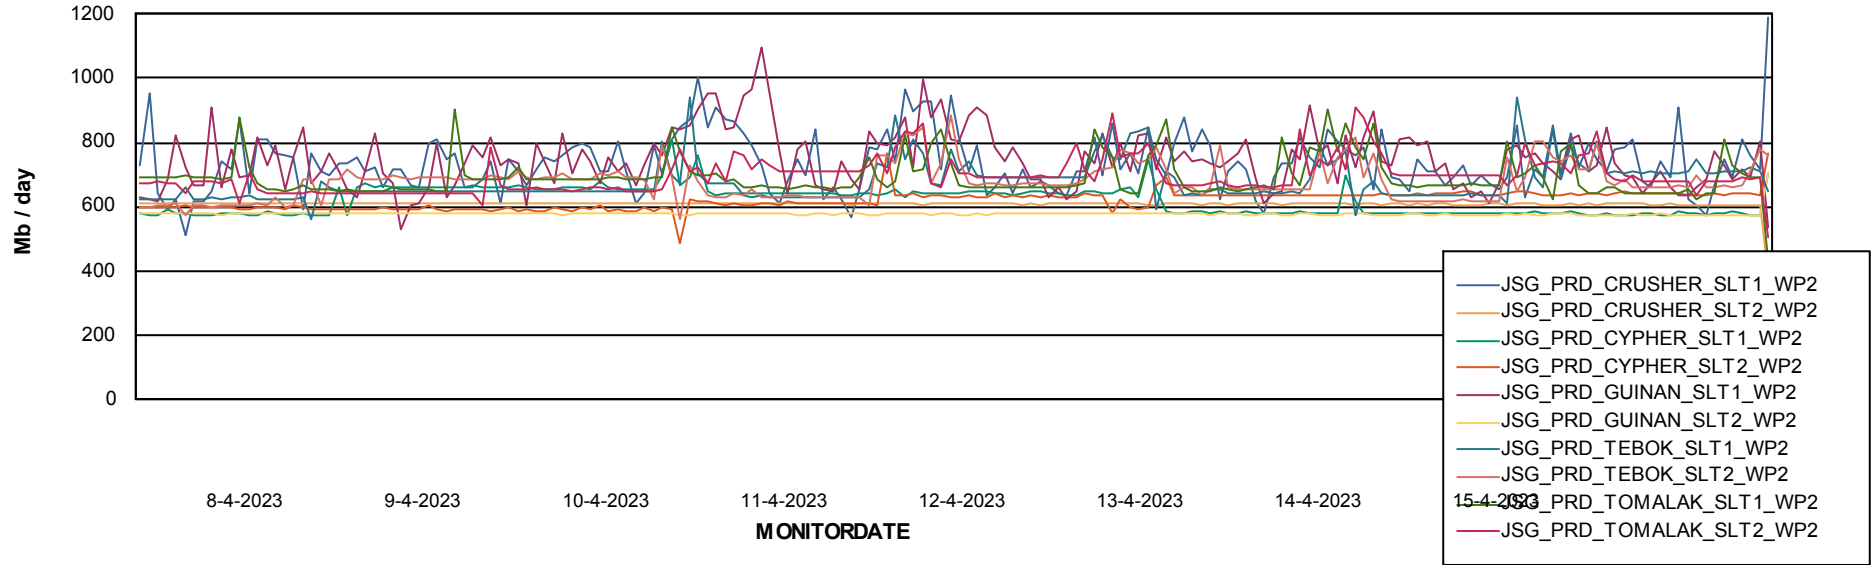

ABSSolute Web Component Services

Avg memory used per ABS Web component