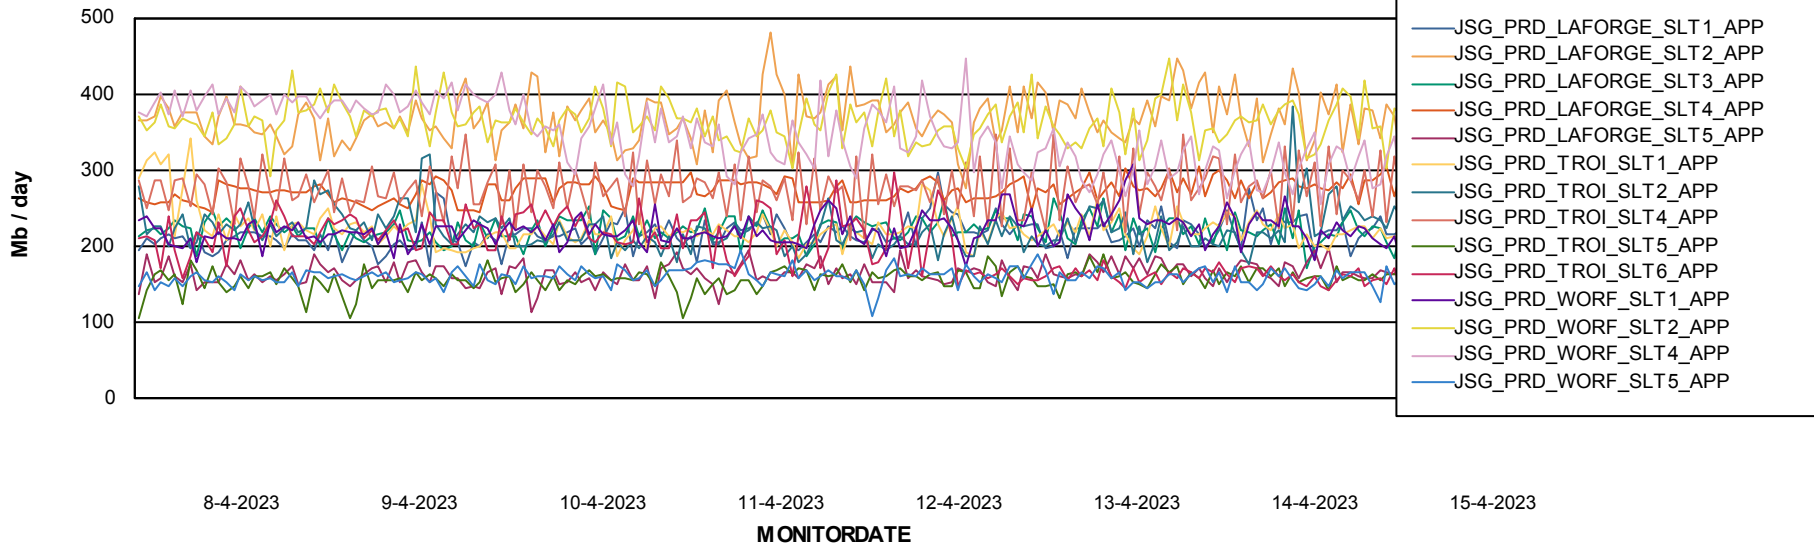

ABSSolute Application Server Services

Avg memory used per ABS Server Service