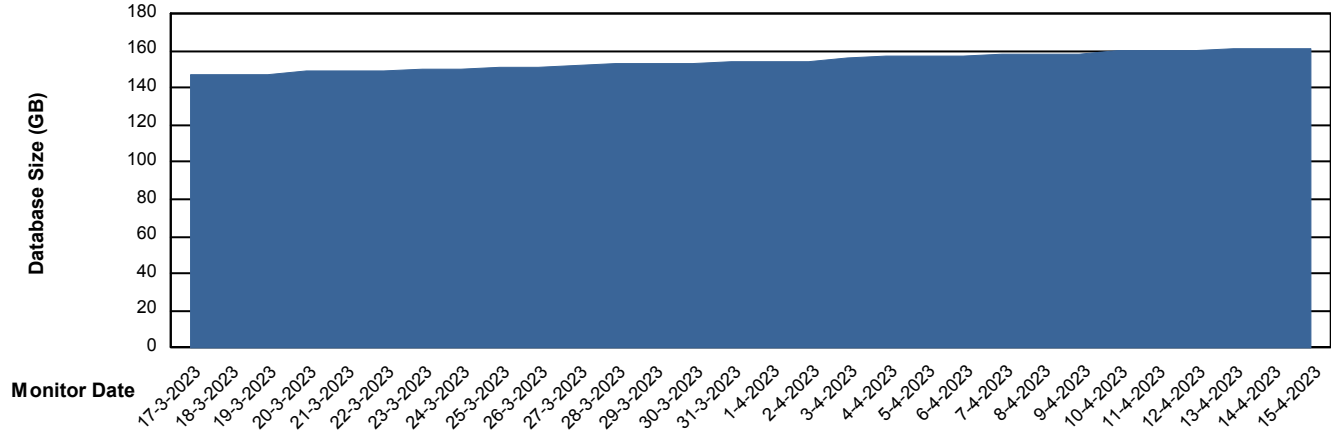

DATABASE SIZE JSG_PRD_BASHIR_DB

Database growth over last month