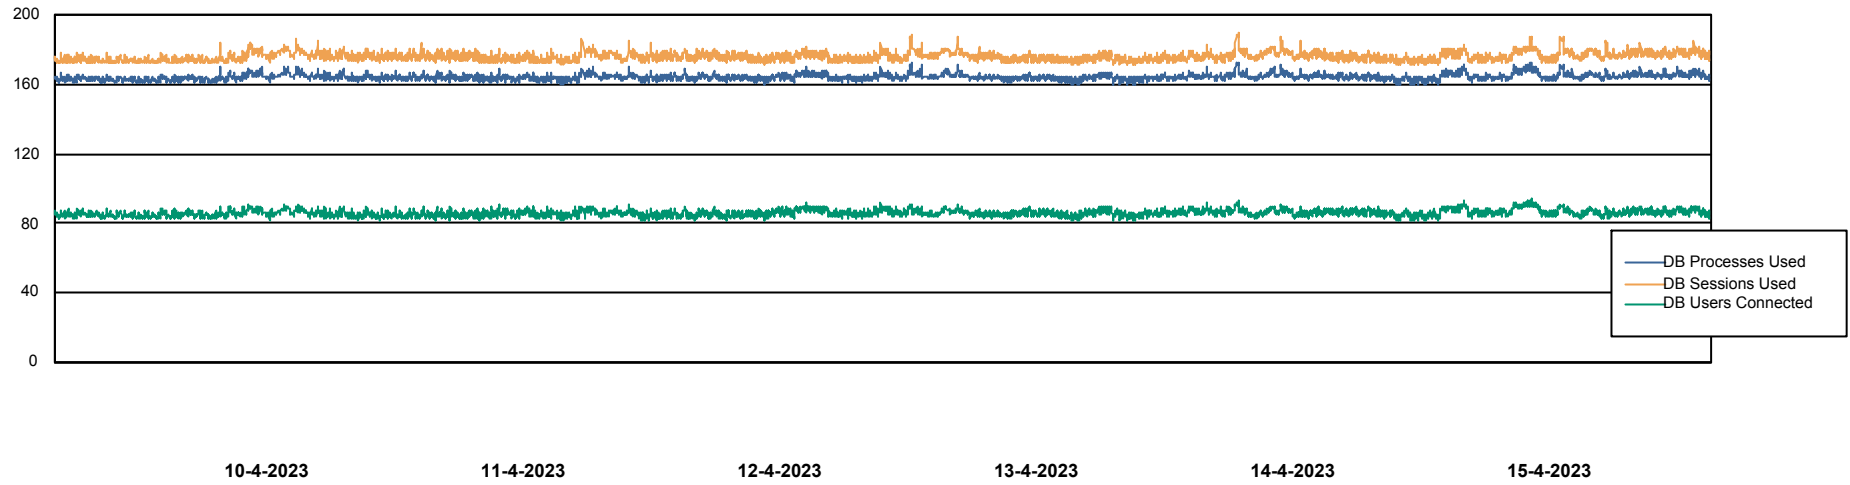

Database Performance JSG_PRD_BASHIR_DB