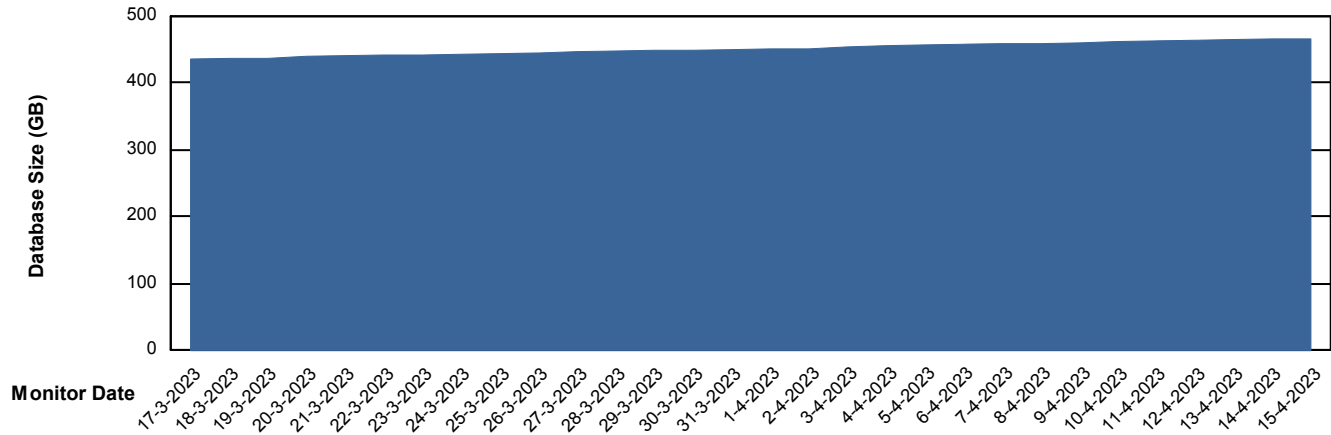

DATABASE SIZE JSG_PRD_RIKER_DB

Database growth over last month