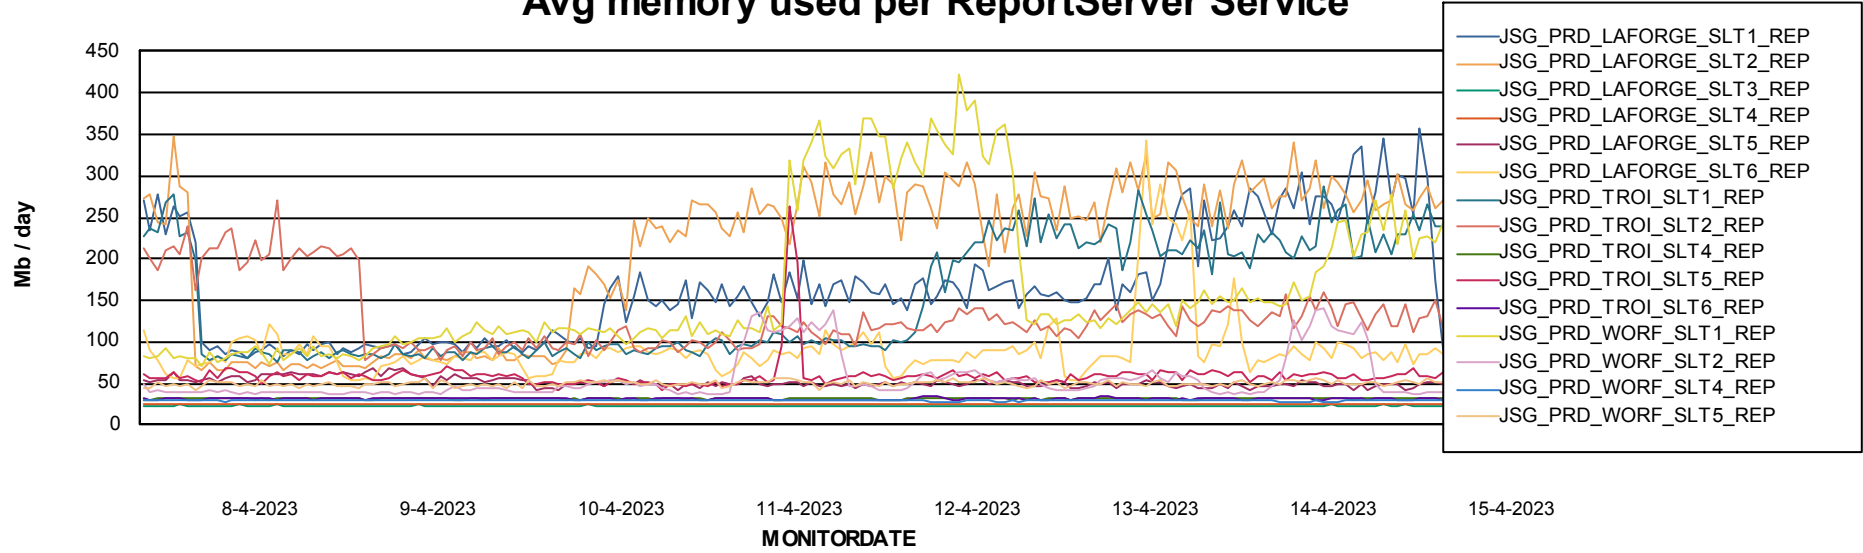

ABSSolute Application ReportServer Services

Avg memory used per ReportServer Service