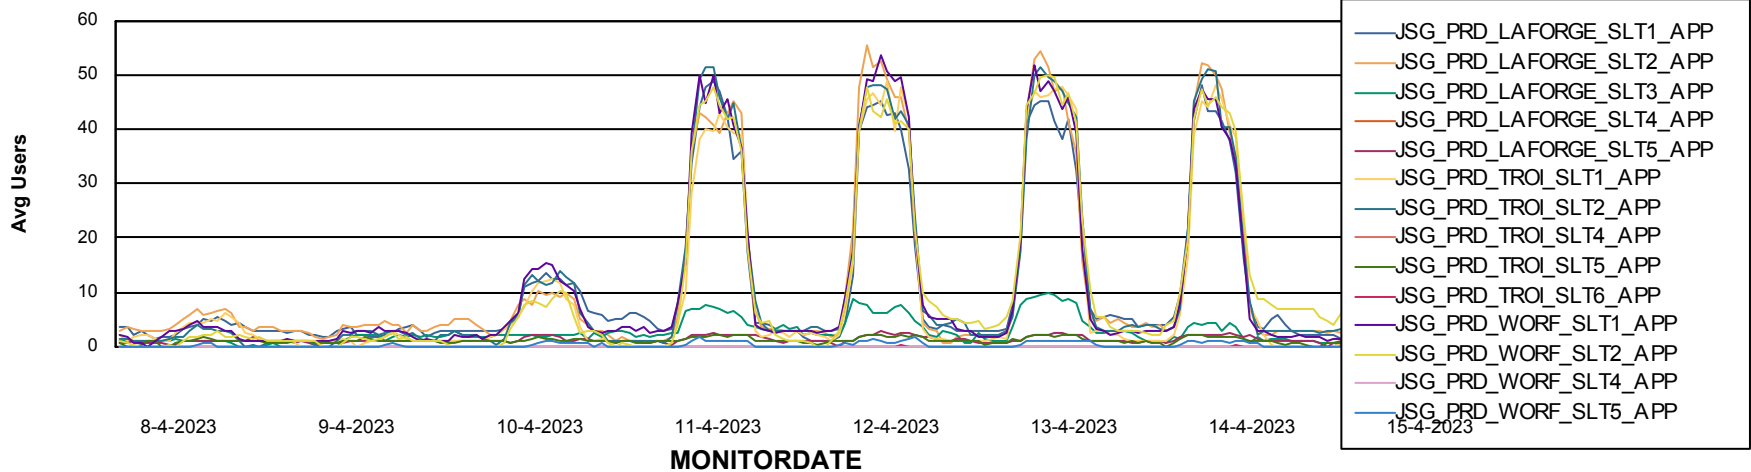

Avg users per day per ABS server