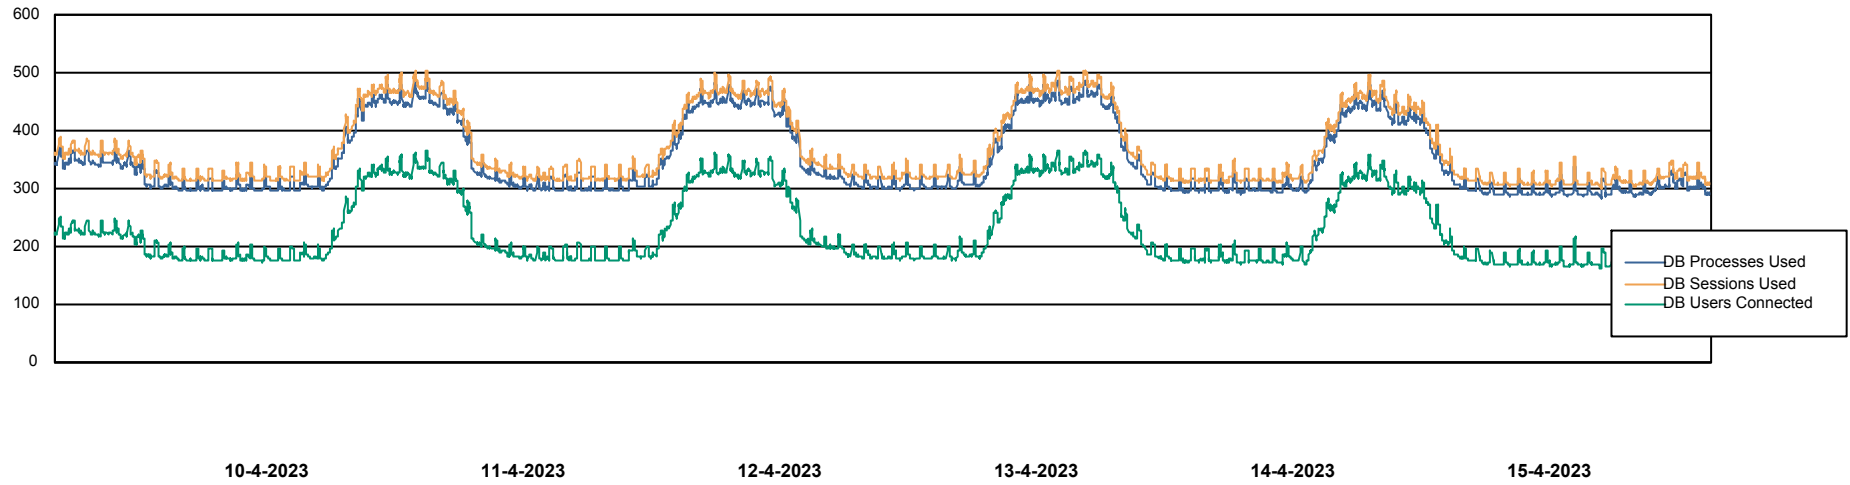

Database Performance JSG_PRD_RIKER_DB