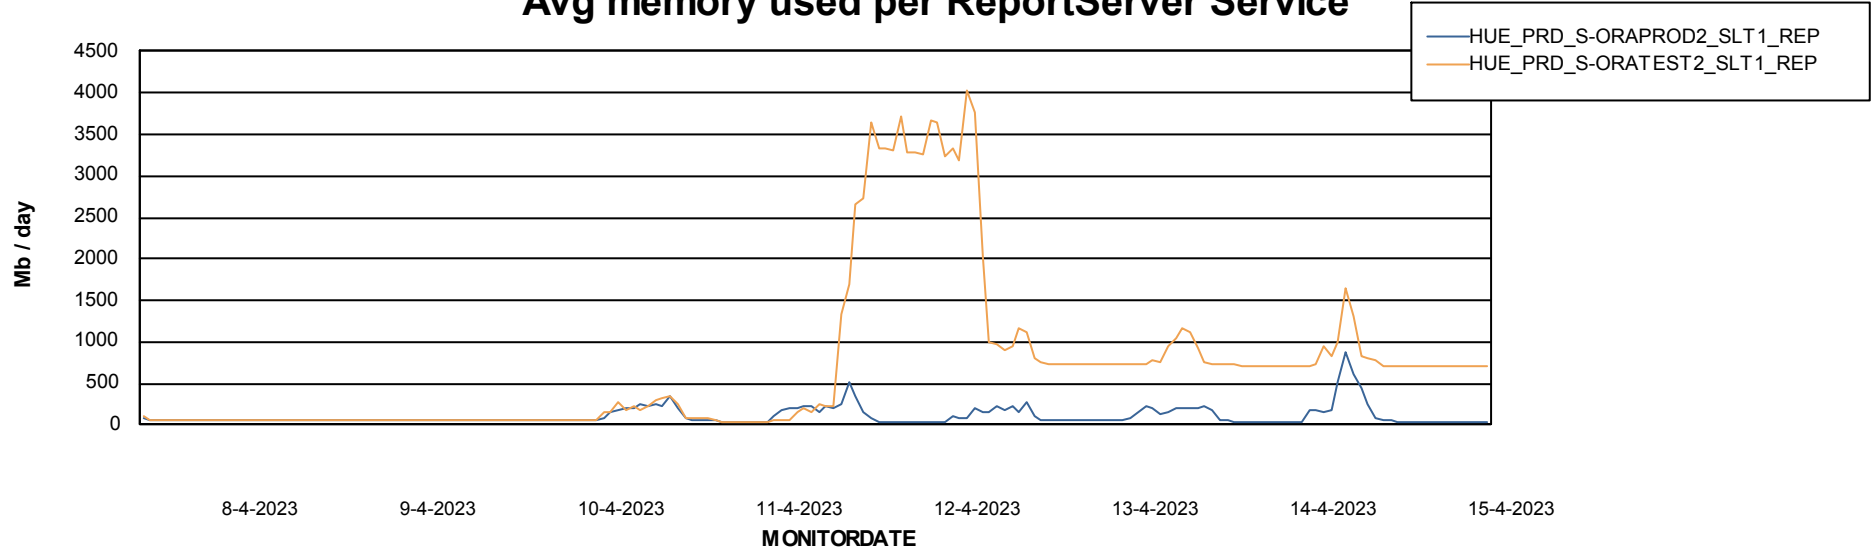

Avg users per day per ABS server

Weekly SLA Customer Report

Customer HUE_Production
Database ID 154

ABSSolute Application ReportServer Services

Avg memory used per ReportServer Service

Weekly SLA Customer Report