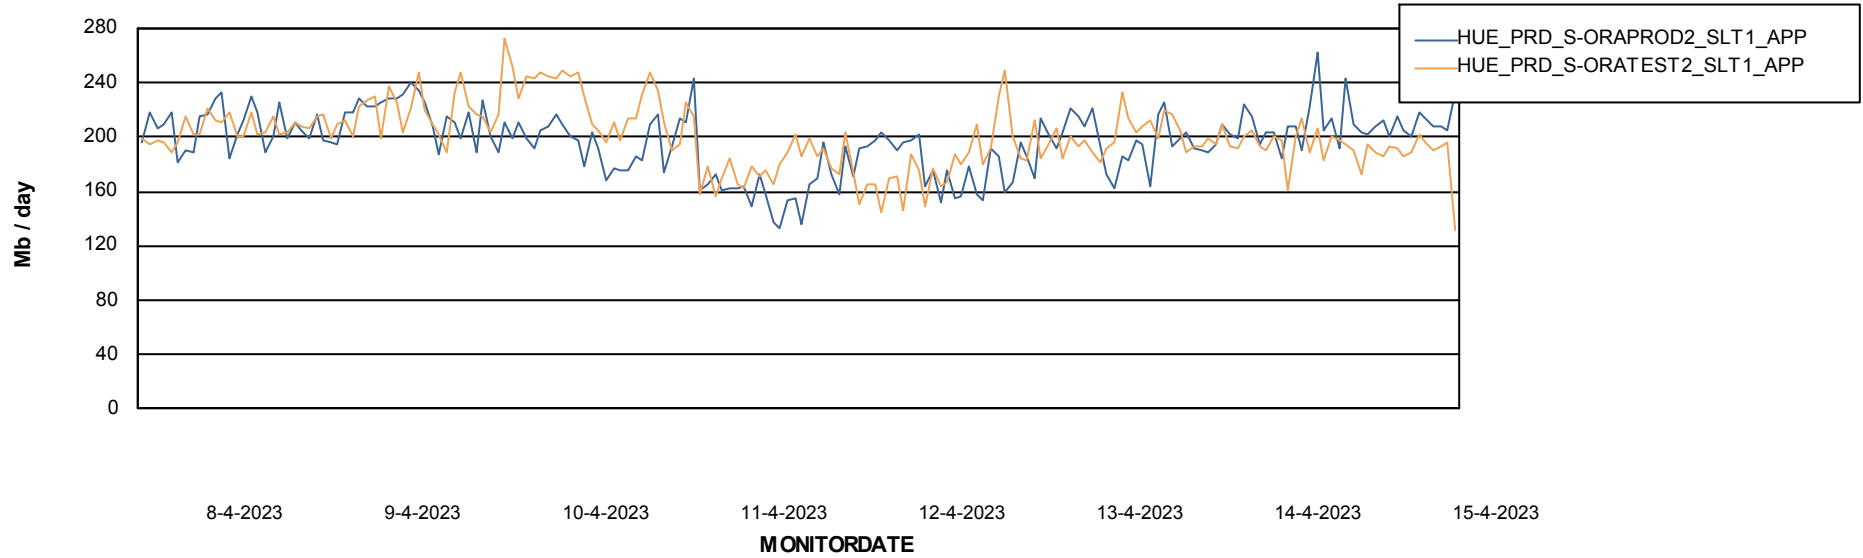

Standby Database Health HUE_Production

Recovery lag for last 7 days

Weekly SLA Customer Report

Customer HUE_Production
Database ID 154

ABSSolute Application Server Services

Avg memory used per ABS Server Service