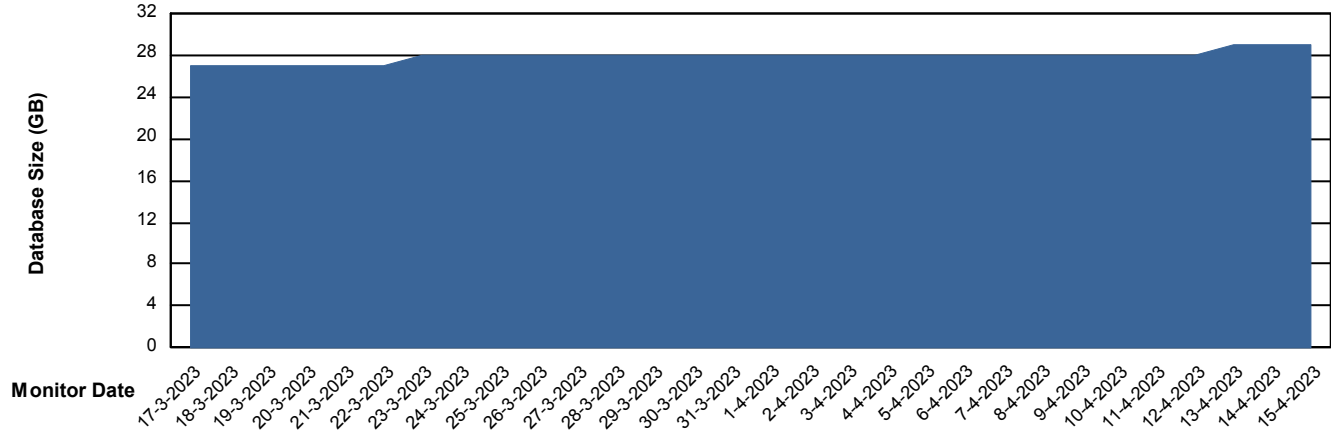

DATABASE SIZE HUE_PRD_S-ORABI_DB

Database growth over last month