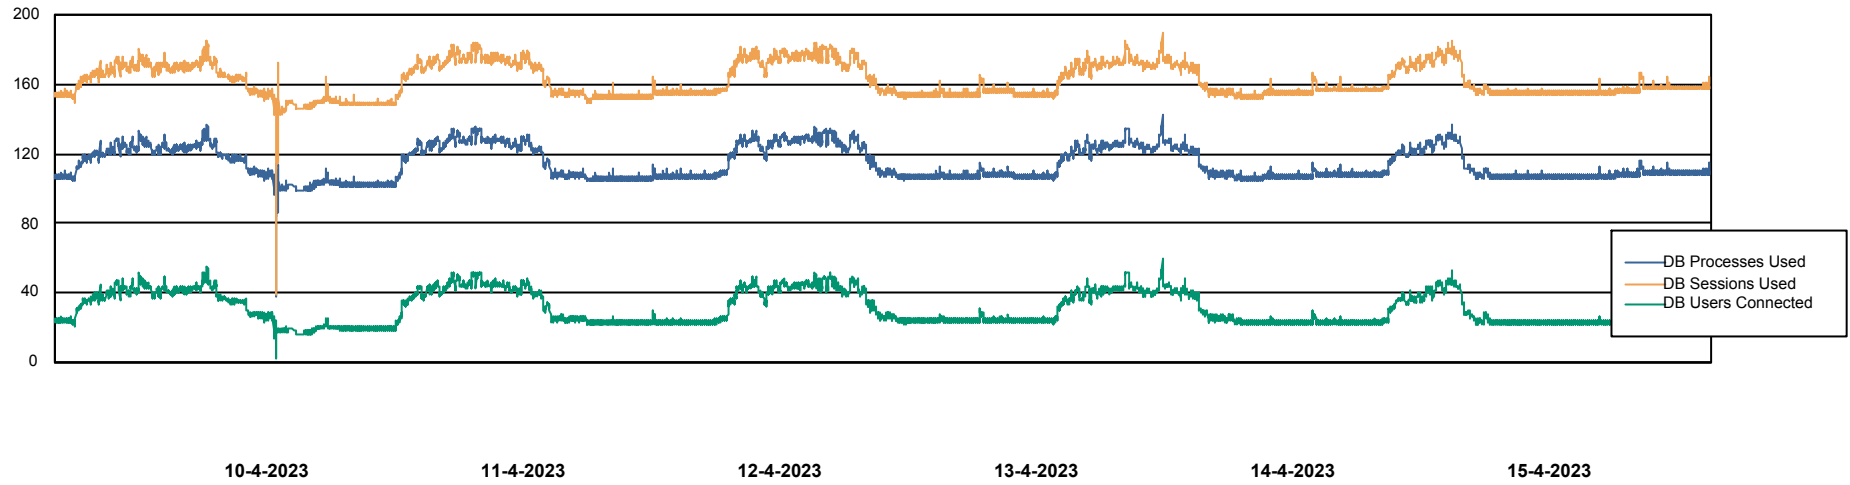

Weekly SLA Customer Report

Customer HUE_Production
Database ID 154

Database Performance HUE_PRD_S-ORABI_DB

Weekly SLA Customer Report

Customer HUE_Production
Database ID 154

Database Performance HUE_PRD_S-ORAPROD2_DB