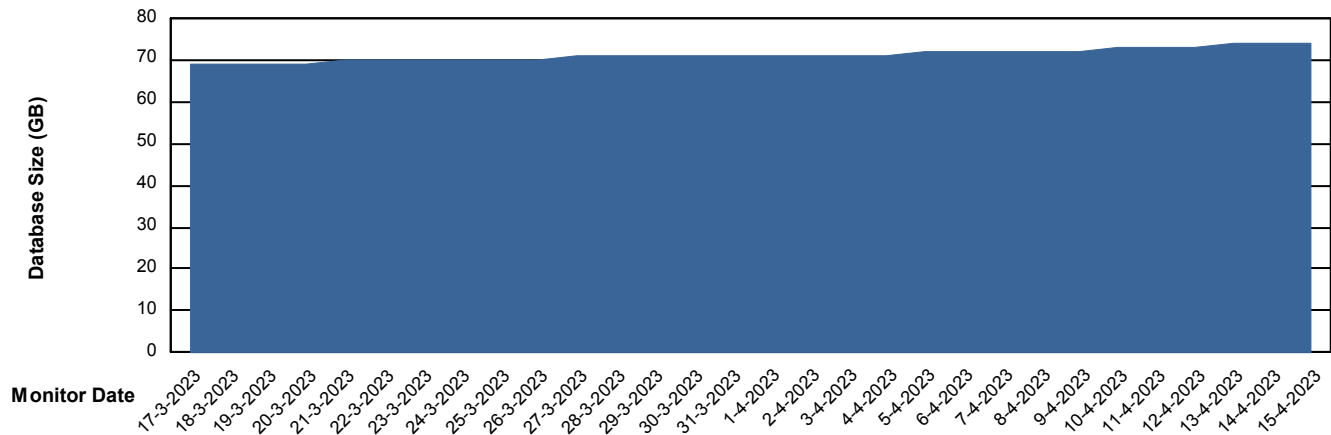

DATABASE SIZE HUE_PRD_S-ORAPROD2_DB

Database growth over last month