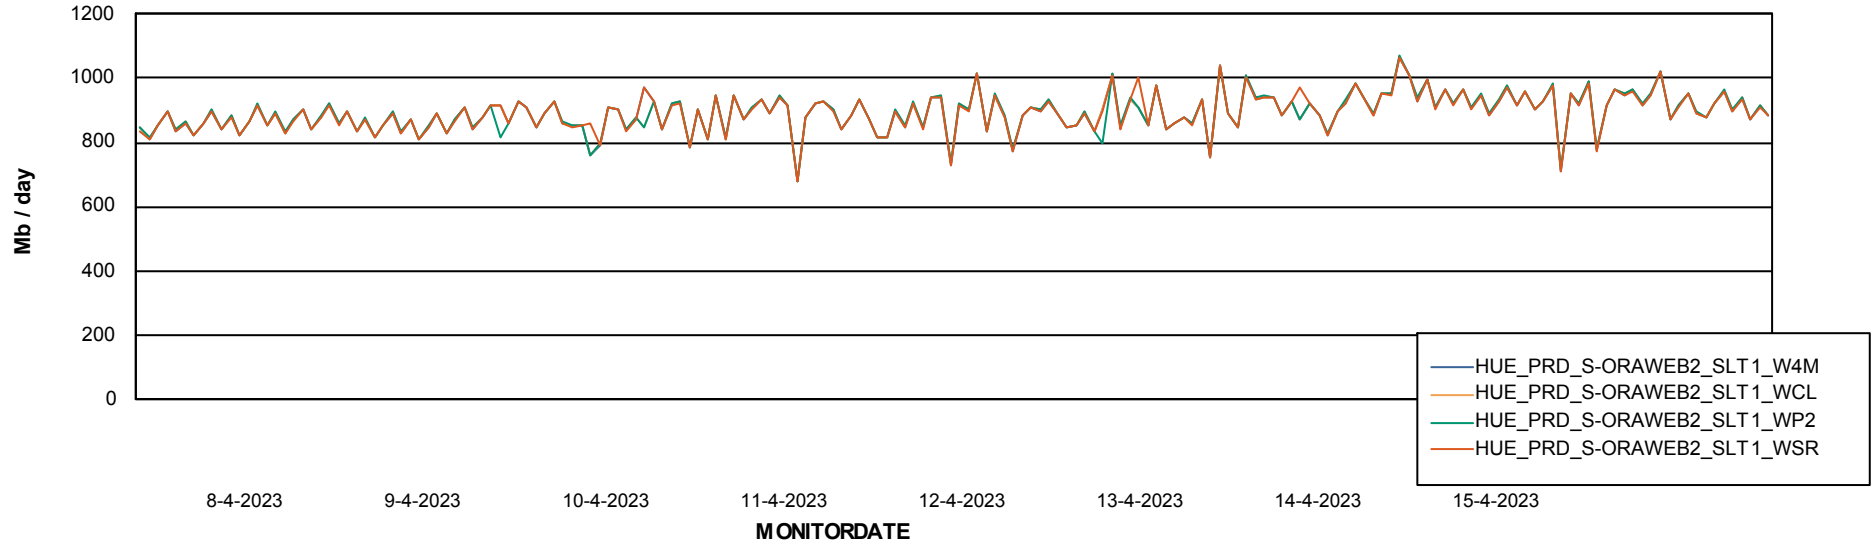

ABSSolute Web Component Services

Avg memory used per ABS Web component