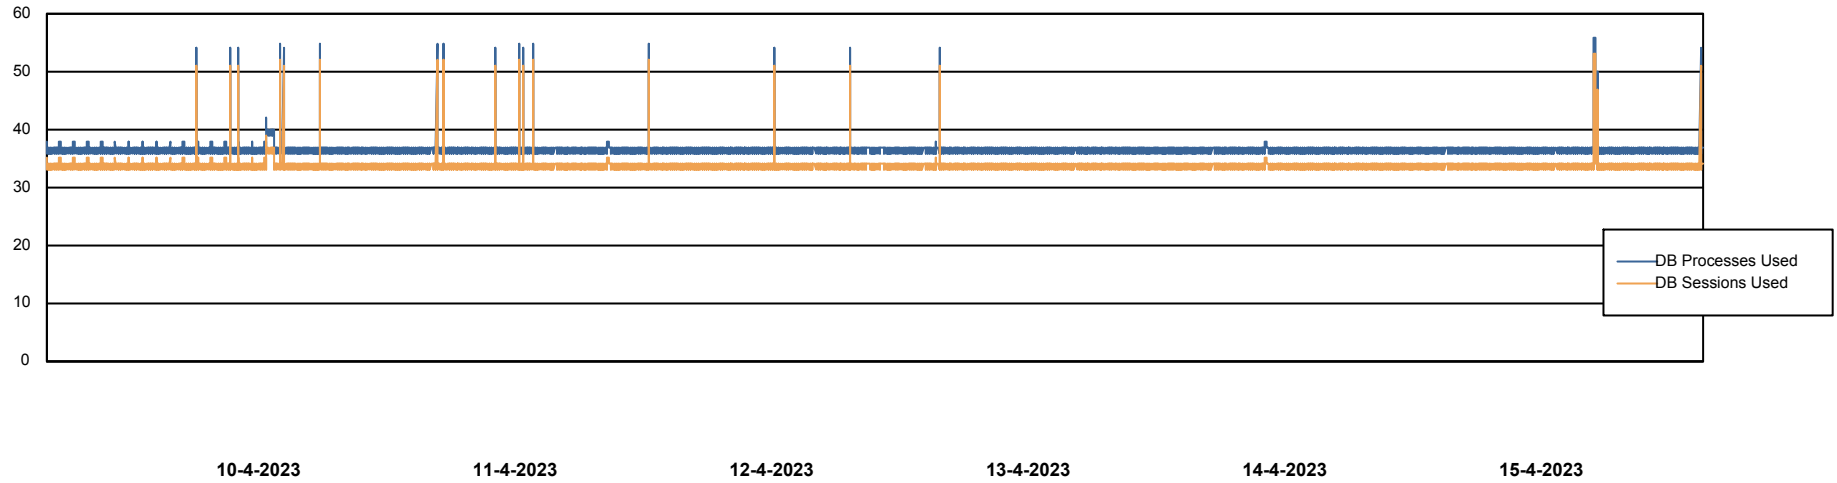

Database Performance HUE_STB_S-ORATEST2_DB

DB Processes Max 1,000