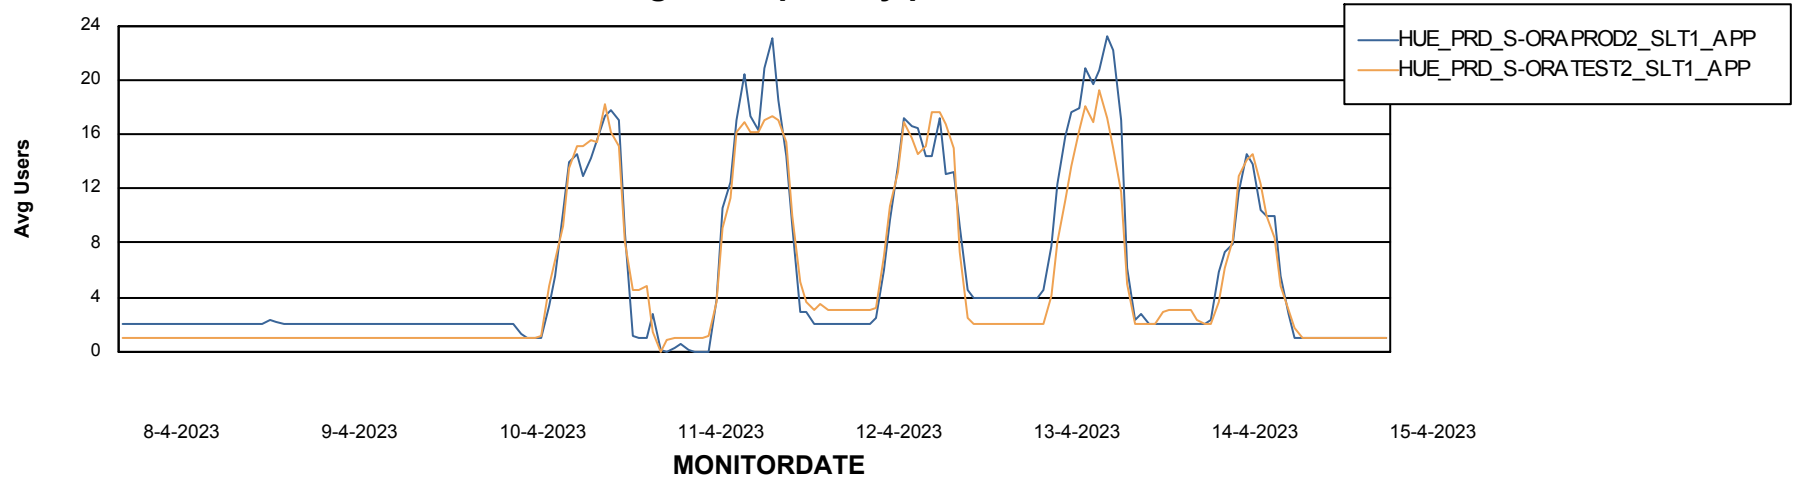

Avg users per day per ABS server