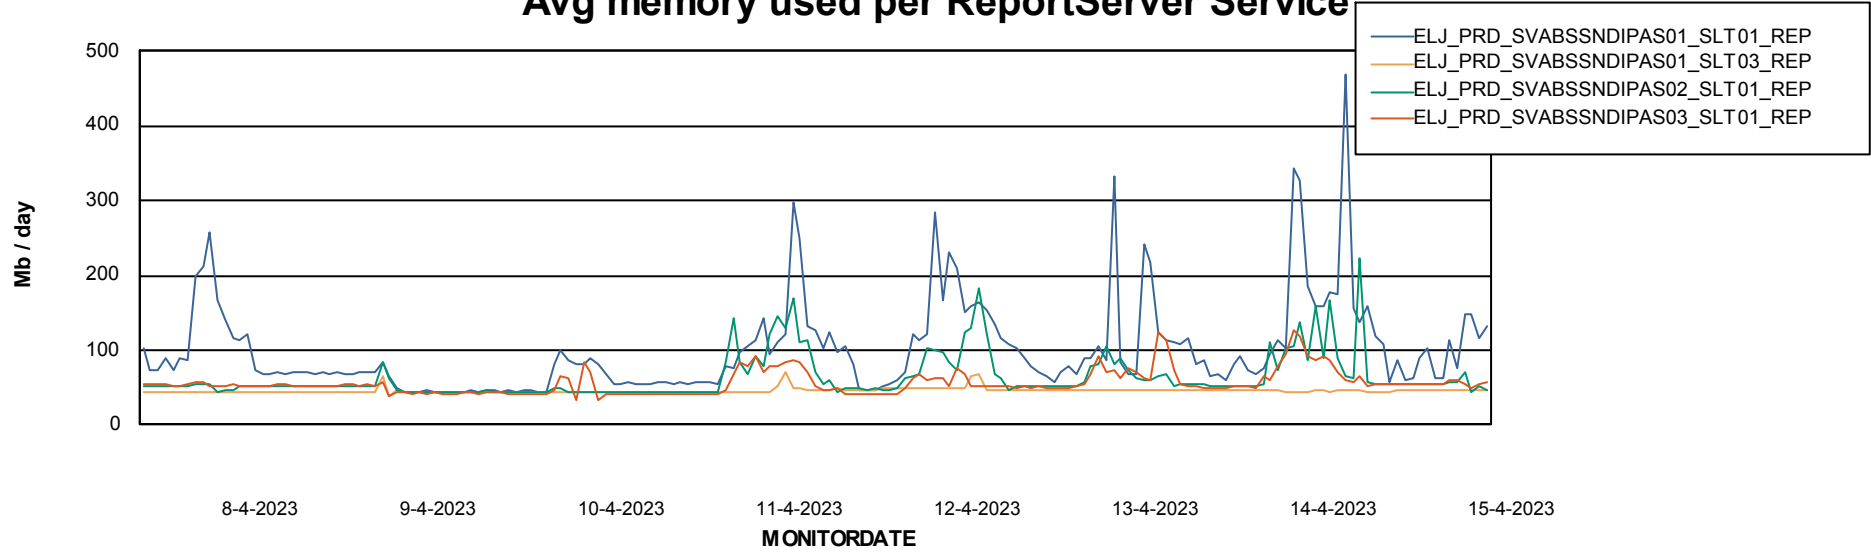

Avg memory used per ABS Server Service

Avg users per day per ABS server

Weekly SLA Customer Report

Customer ELJ Production
Database ID 72

ABSSolute Application ReportServer Services

Avg memory used per ReportServer Service