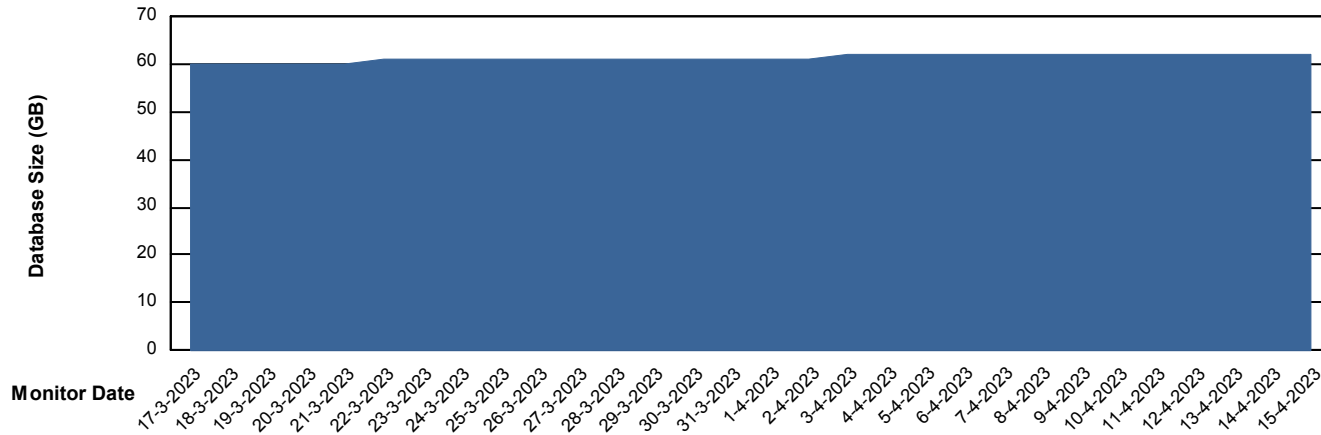

Customer ELJ Production
Database ID 72

Database Performance ELJDB_Standby

DB Processes Max 600
DB Sessions Max 4

Weekly SLA Customer Report

Customer ELJ Production
Database ID 72

DATABASE SIZE ELJDB_BI

Database growth over last month

DATABASE SIZE ELJDB_Production

Database growth over last month

Weekly SLA Customer Report

Customer ELJ Production
 Database ID 72

Database Tablespace ELJDB_BI

Date	Tablespace Name	Filesize (Gb)	Usedsize (Gb)	Percentage free
15-4-2023	ABSDATA	22	15	30
	INDX	26	21	17
14-4-2023	ABSDATA	22	15	30
	INDX	26	21	17
13-4-2023	ABSDATA	22	15	30
	INDX	26	21	17
12-4-2023	ABSDATA	22	15	30
	INDX	26	21	17
11-4-2023	ABSDATA	22	15	30
	INDX	26	21	17
10-4-2023	ABSDATA	22	15	30
	INDX	26	21	17
9-4-2023	ABSDATA	22	15	30
	INDX	26	21	17