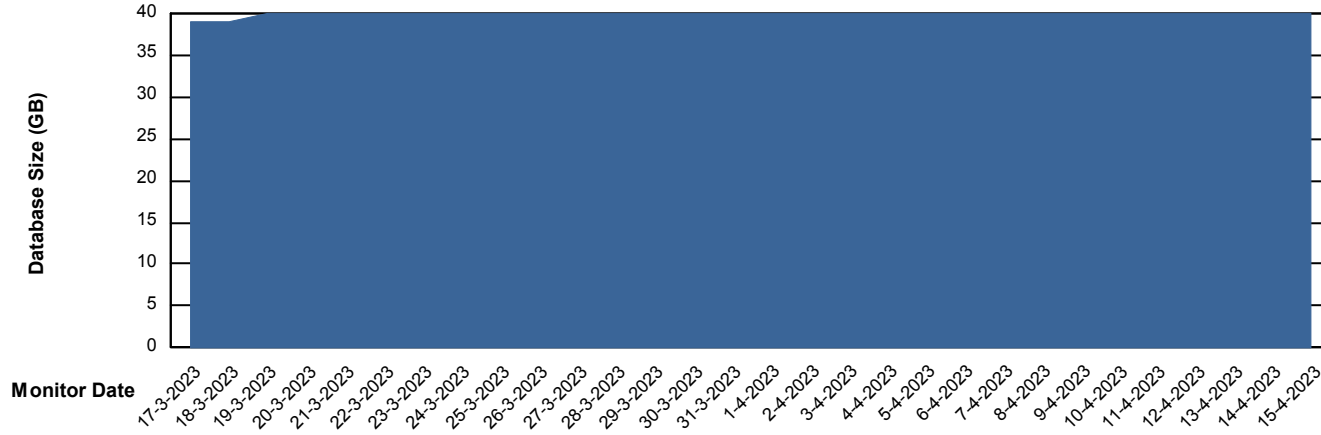

Weekly SLA Customer Report

Customer ELJ Production
Database ID 72

Database Performance ELJDB_BI

Weekly SLA Customer Report

Customer ELJ Production
Database ID 72

Database Performance ELJDB_Production

Weekly SLA Customer Report

Customer ELJ Production
Database ID 72

Database Performance ELJDB_Standby

DB Processes Max 600
DB Sessions Max 4

Weekly SLA Customer Report

Customer ELJ Production
Database ID 72

DATABASE SIZE ELJDB_BI

Database growth over last month