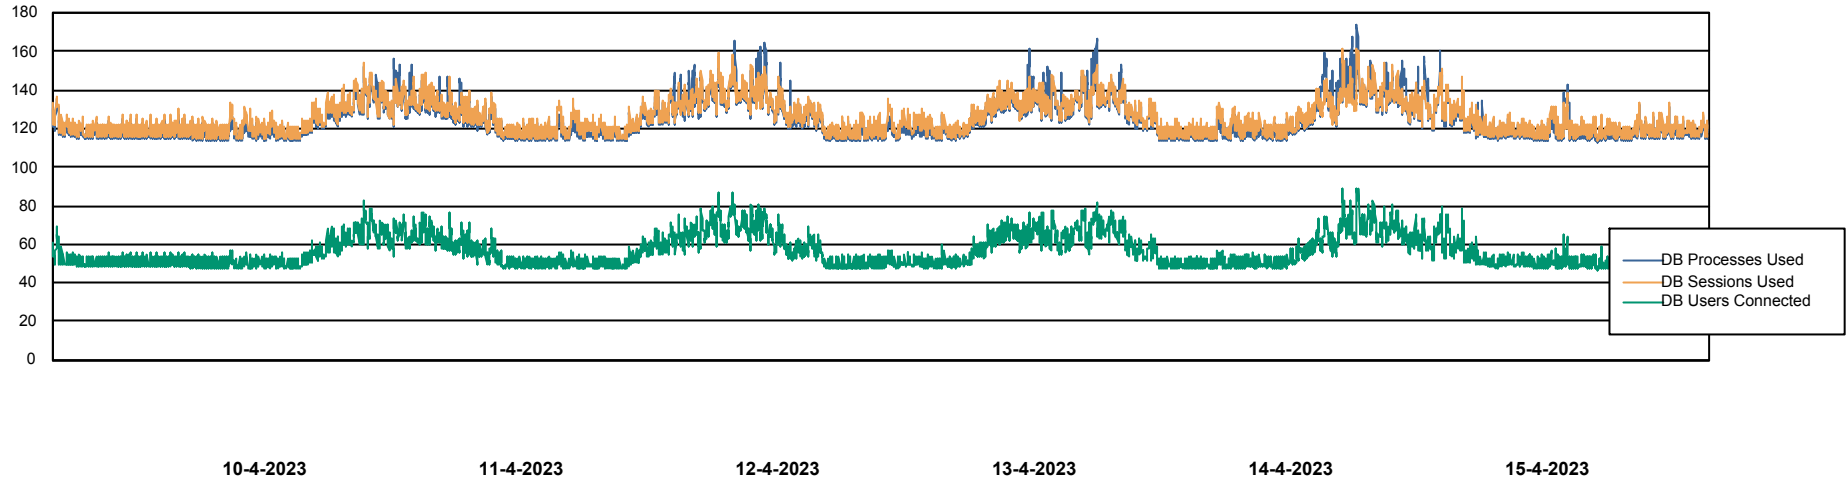

Weekly SLA Customer Report

Customer ELJ Production
Database ID 72

Database Performance ELJDB_BI

Weekly SLA Customer Report

Customer ELJ Production
Database ID 72

Database Performance ELJDB_Production

Weekly SLA Customer Report

Customer ELJ Production
Database ID 72

Database Performance ELJDB_Standby

DB Processes Max 600
DB Sessions Max 4

Weekly SLA Customer Report

Customer ELJ Production
Database ID 72

DATABASE SIZE ELJDB_BI

Database growth over last month