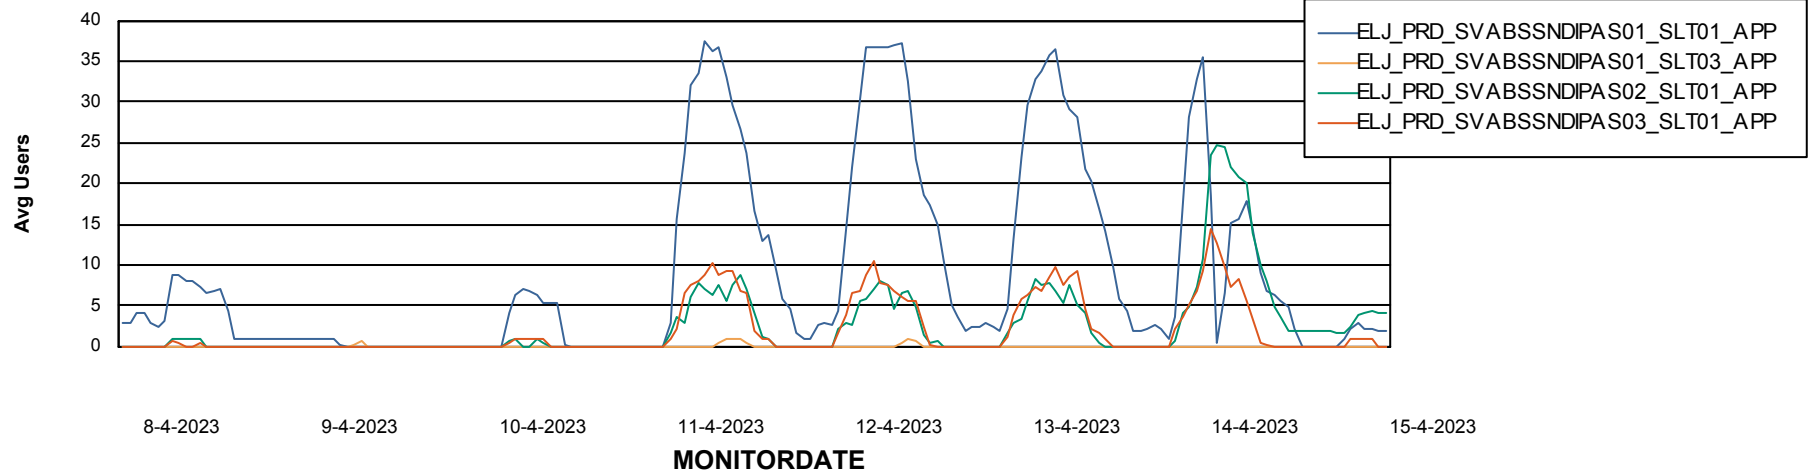

Avg users per day per ABS server