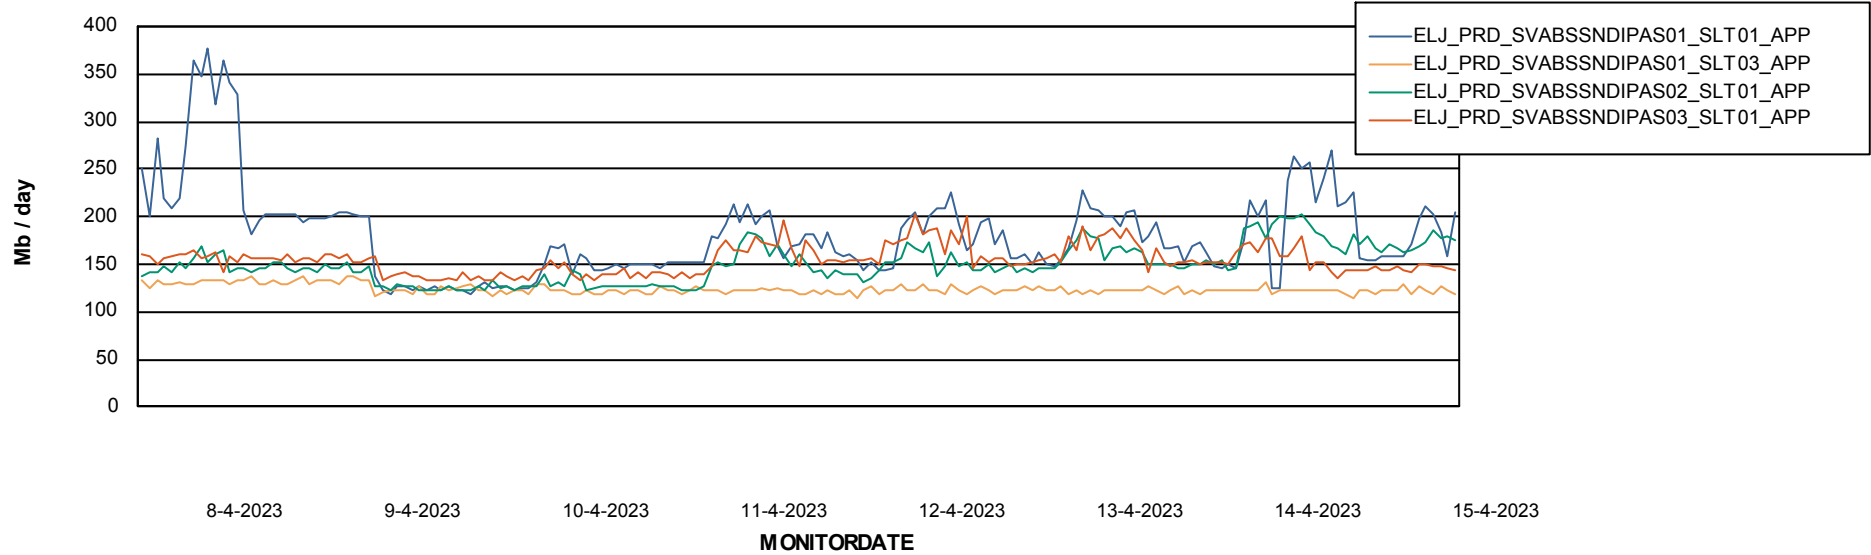

ABSSolute Application Server Services

Avg memory used per ABS Server Service