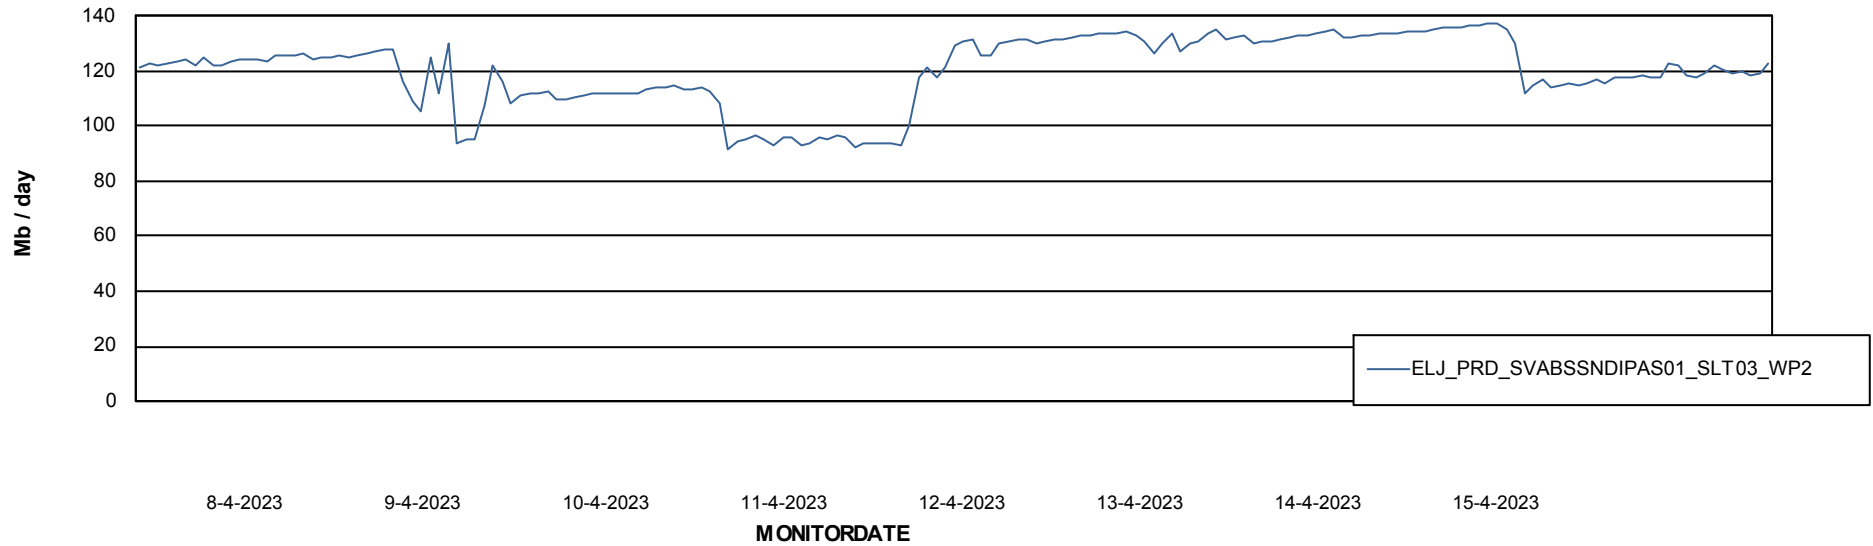

ABSSolute Web Component Services

Avg memory used per ABS Web component