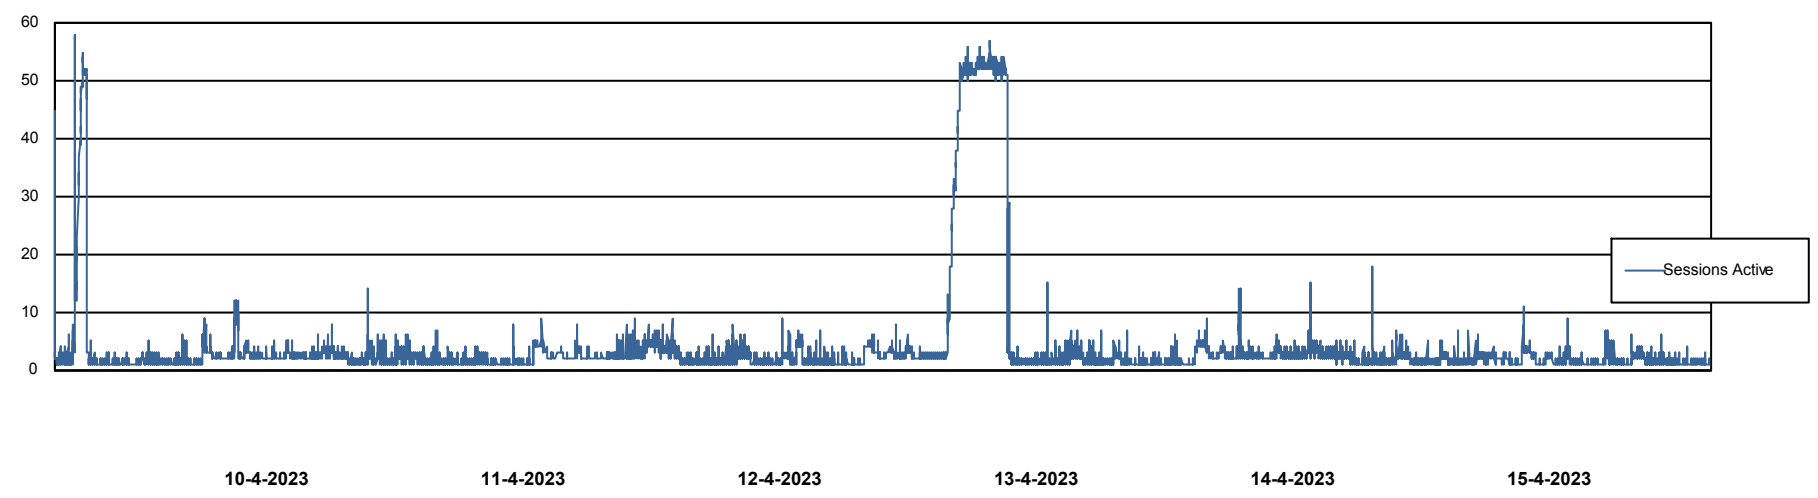

Database Performance ELIDB_Production