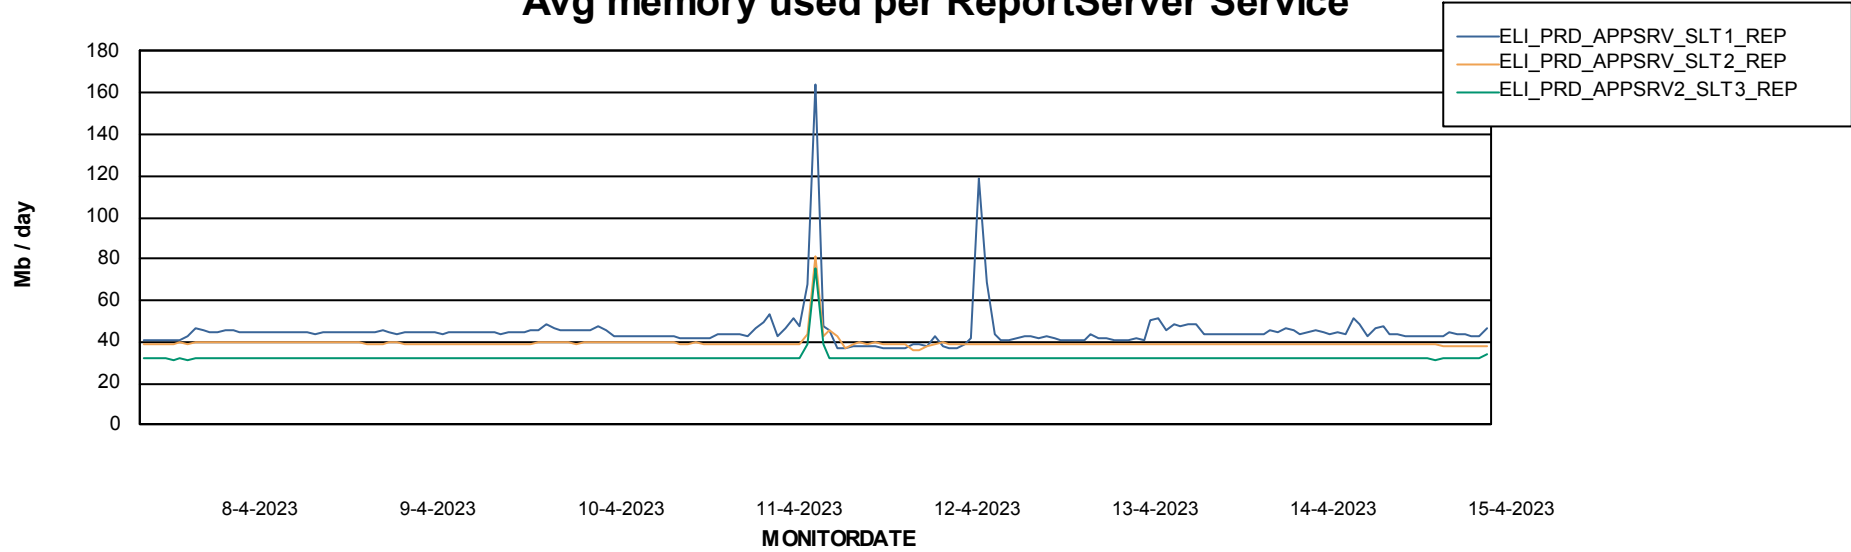

ABSSolute Application Server Services

Avg memory used per ReportServer Service