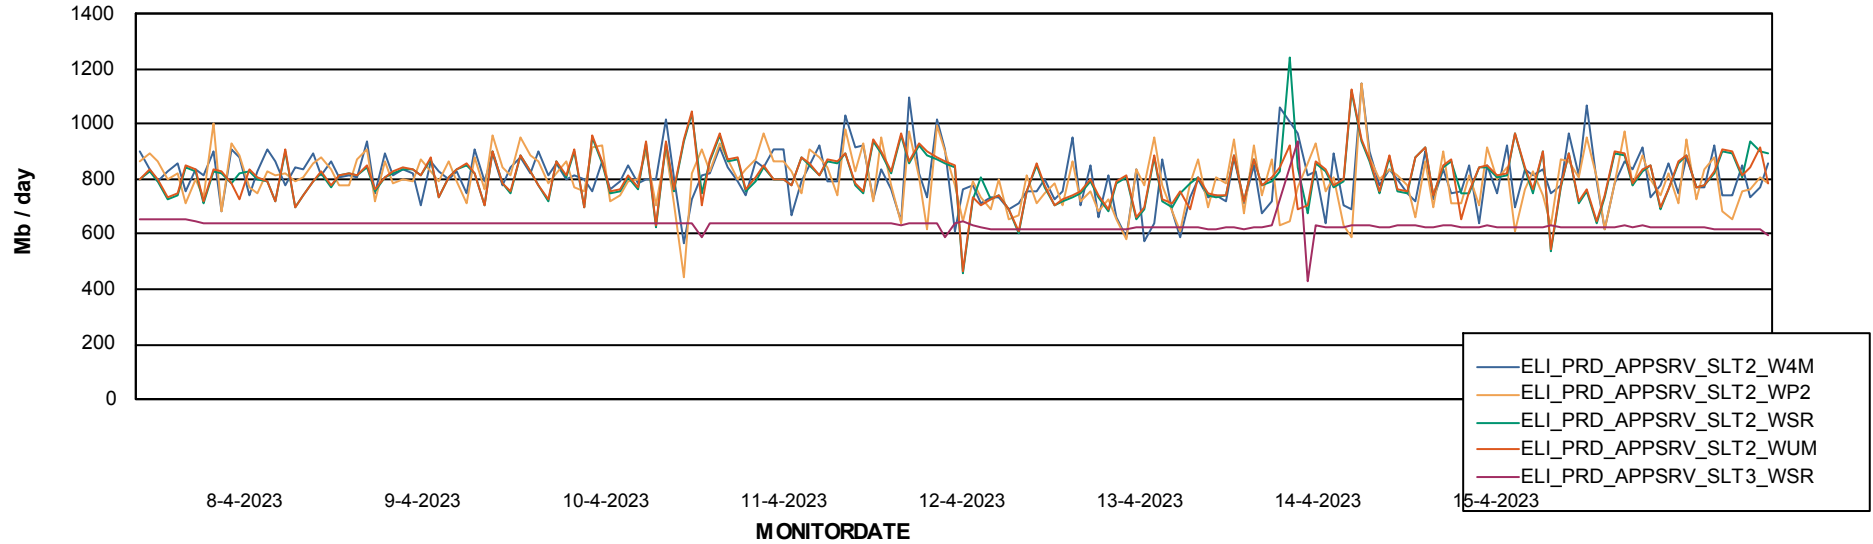

ABSSolute Application Server Services

Avg memory used per ABS Web component