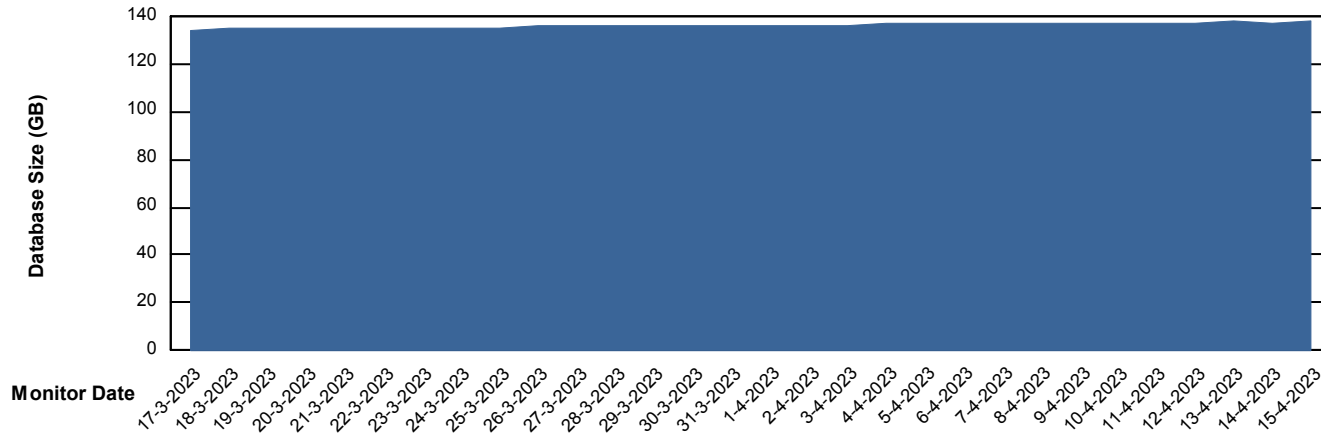

Customer ELI_Production
Database ID 62

DATABASE SIZE ELIDB_BI

Database growth over last month

DATABASE SIZE ELIDB_BI_FUTURE

Database growth over last month

Weekly SLA Customer Report

Customer ELI_Production
Database ID 62