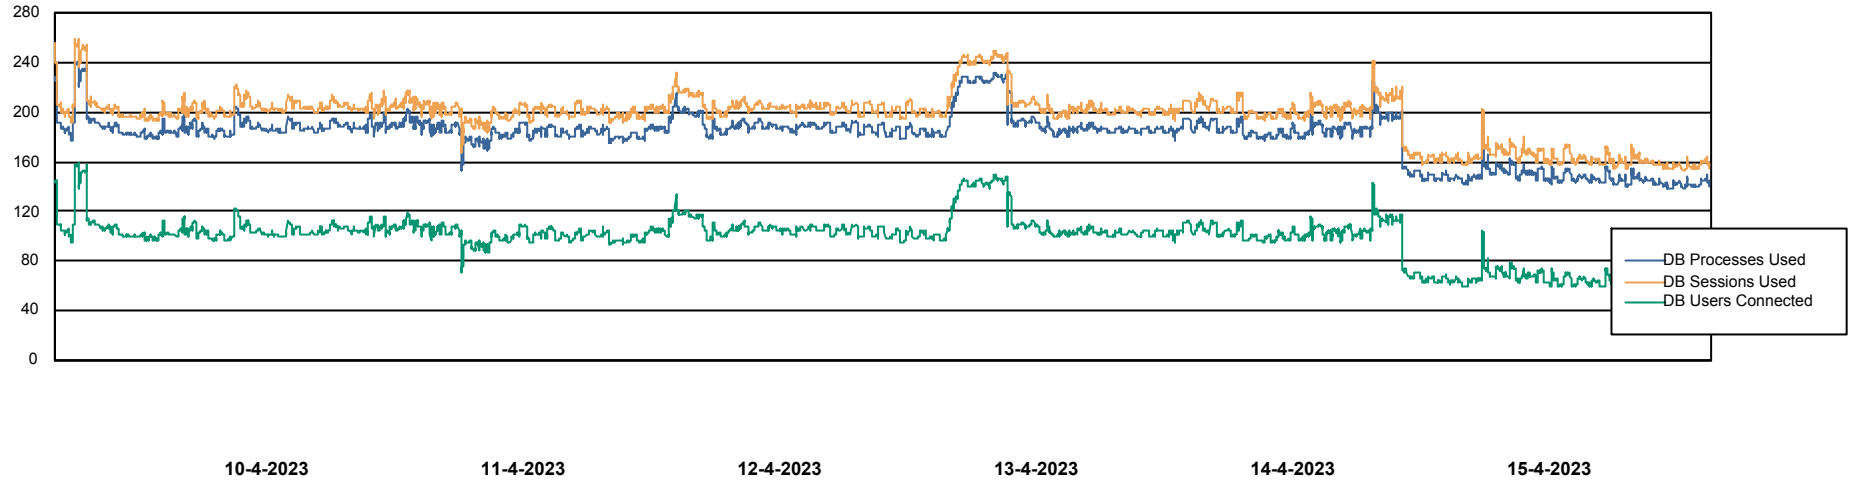

Database Performance ELIDB_Production