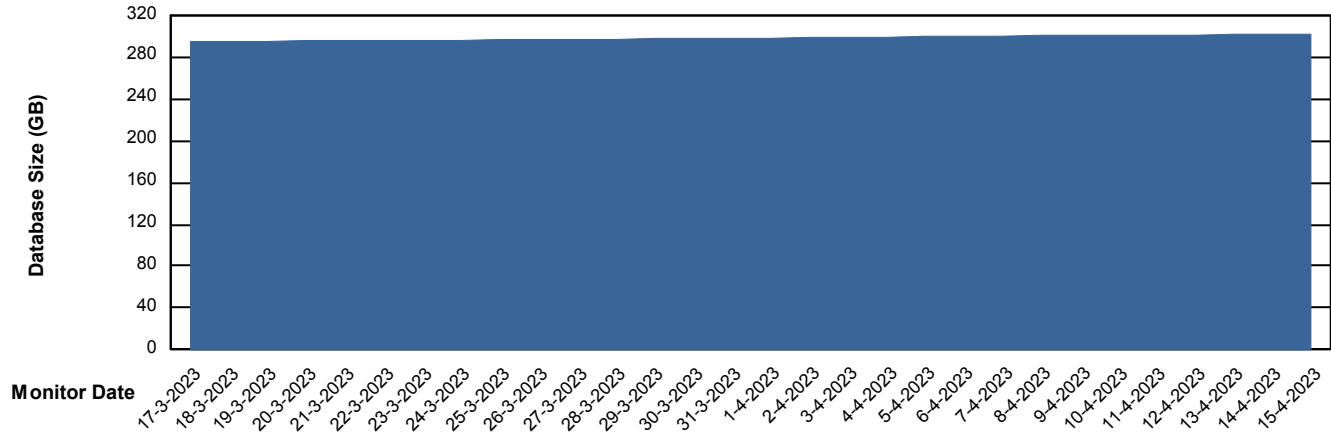

DATABASE SIZE ELIDB_Production

Database growth over last month