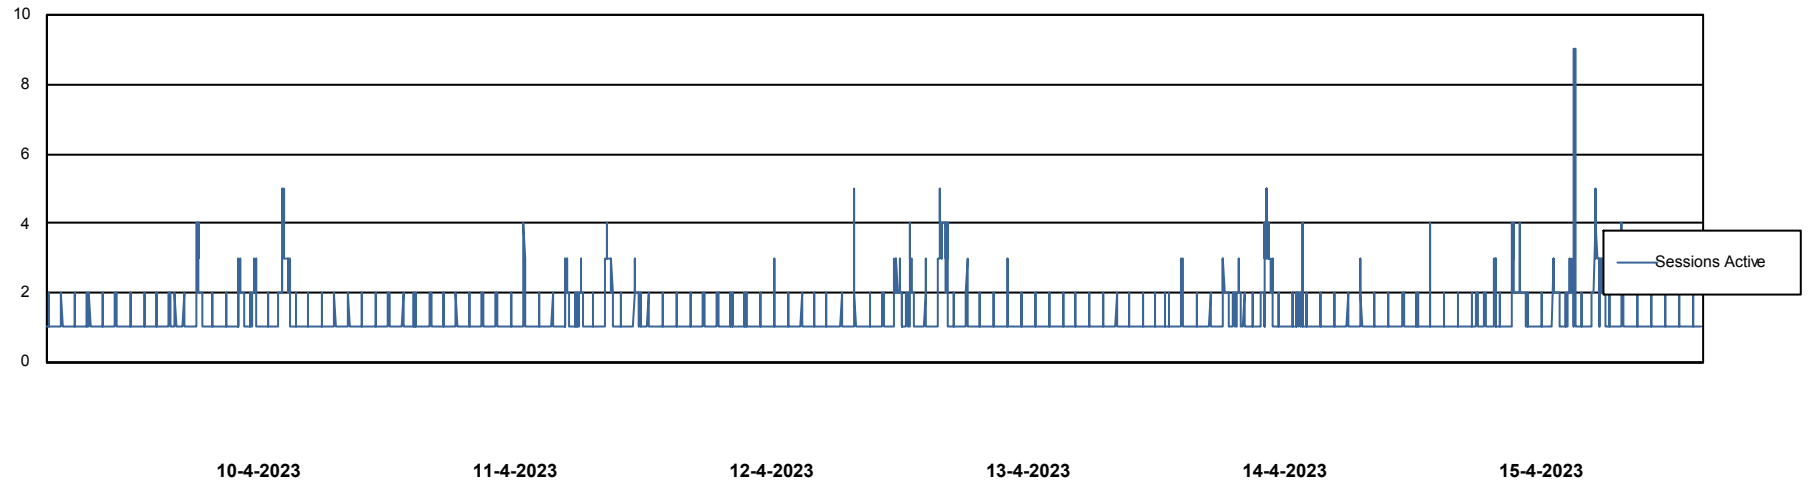

Weekly SLA Customer Report

Customer ELI_Production
Database ID 62

Database Performance ELIDB_BI

Weekly SLA Customer Report

Customer ELI_Production
Database ID 62

Database Performance ELIDB_BI_FUTURE

Weekly SLA Customer Report