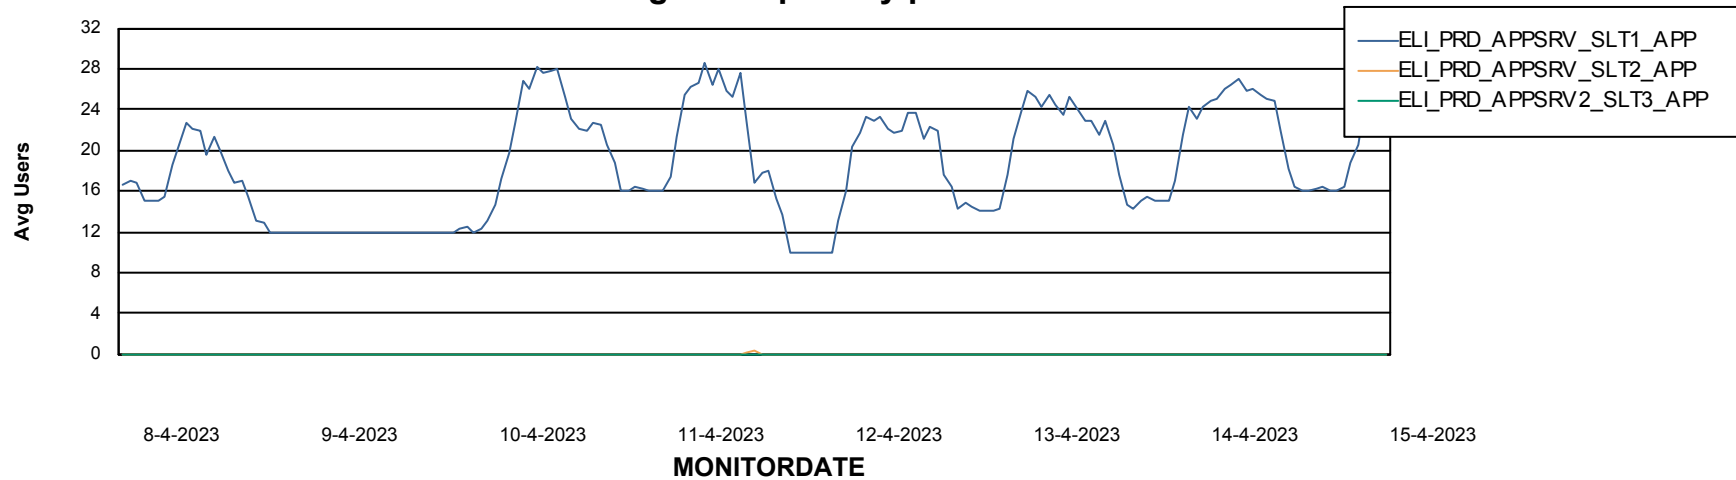

Avg users per day per ABS server