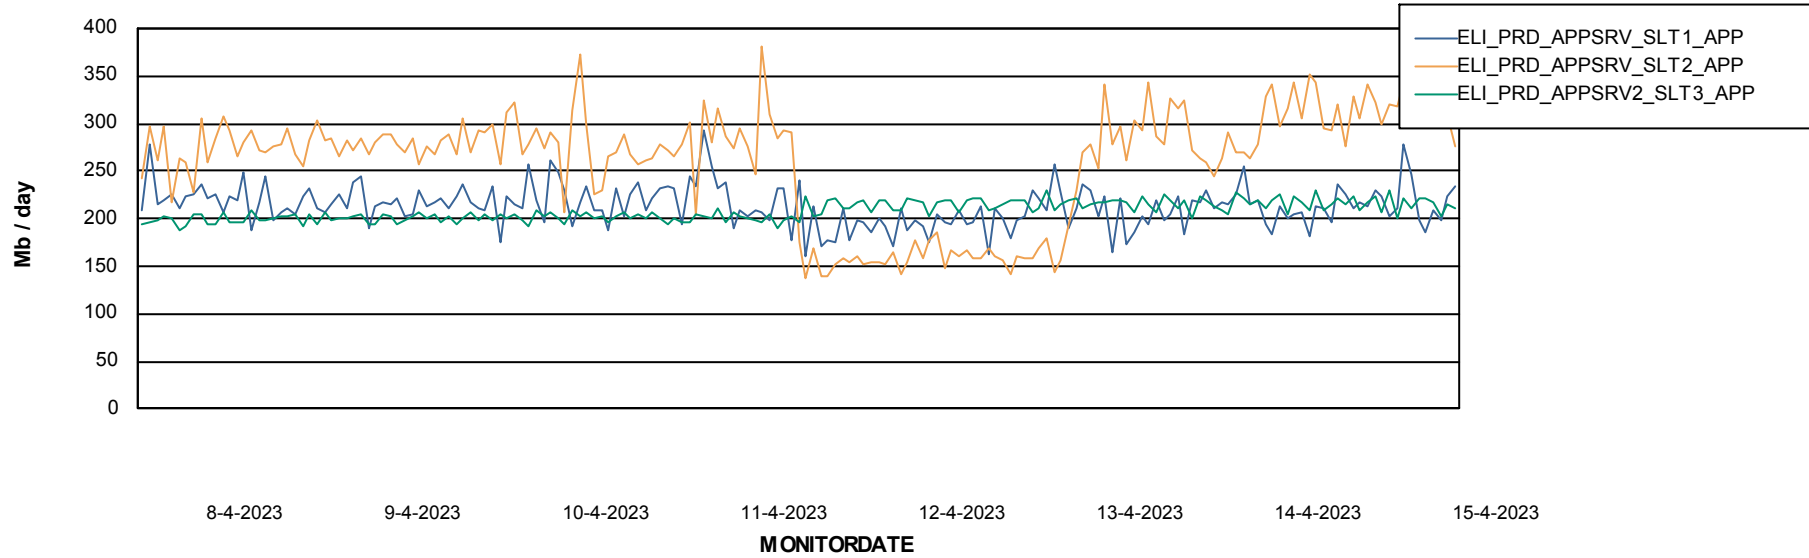

ABSSolute Application Server Services

Avg memory used per ABS Server Service