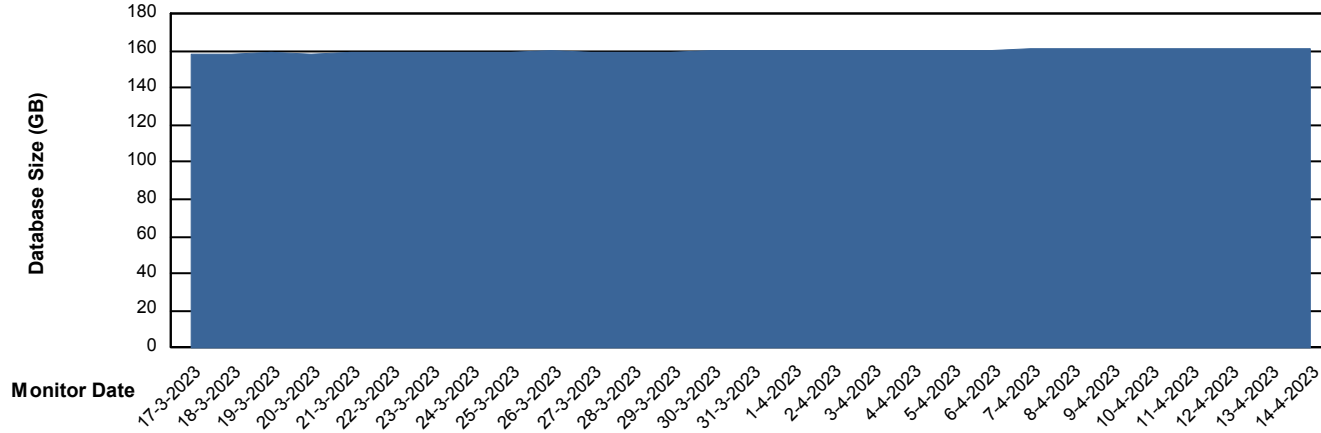

Customer ELI_Production
Database ID 62

Database Performance ELIDB_Production

Weekly SLA Customer Report

Customer ELI_Production
Database ID 62

Database Performance ELIDB_Standby

DB Processes Max 1,000

Weekly SLA Customer Report

Customer ELI_Production
Database ID 62

DATABASE SIZE ELIDB_BI

Database growth over last month

DATABASE SIZE ELIDB_BI_FUTURE

Database growth over last month

Weekly SLA Customer Report

Customer ELI_Production
Database ID 62