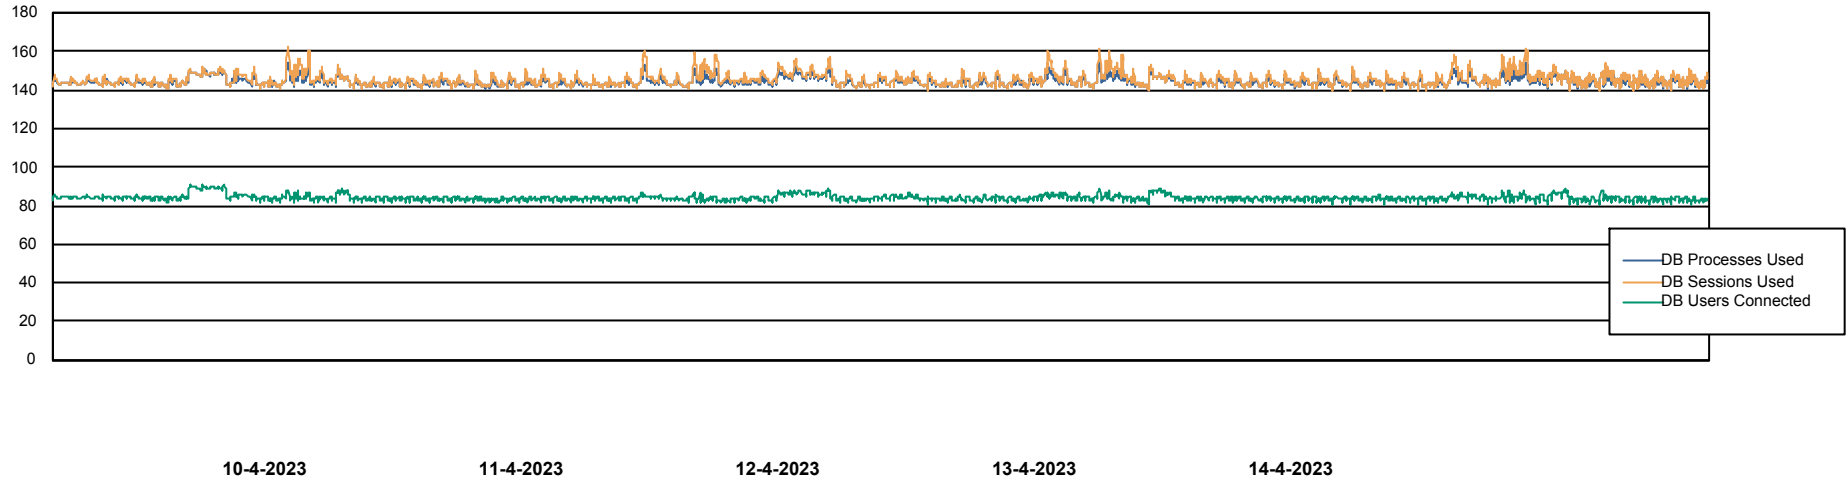

Database Performance ELIDB_BI