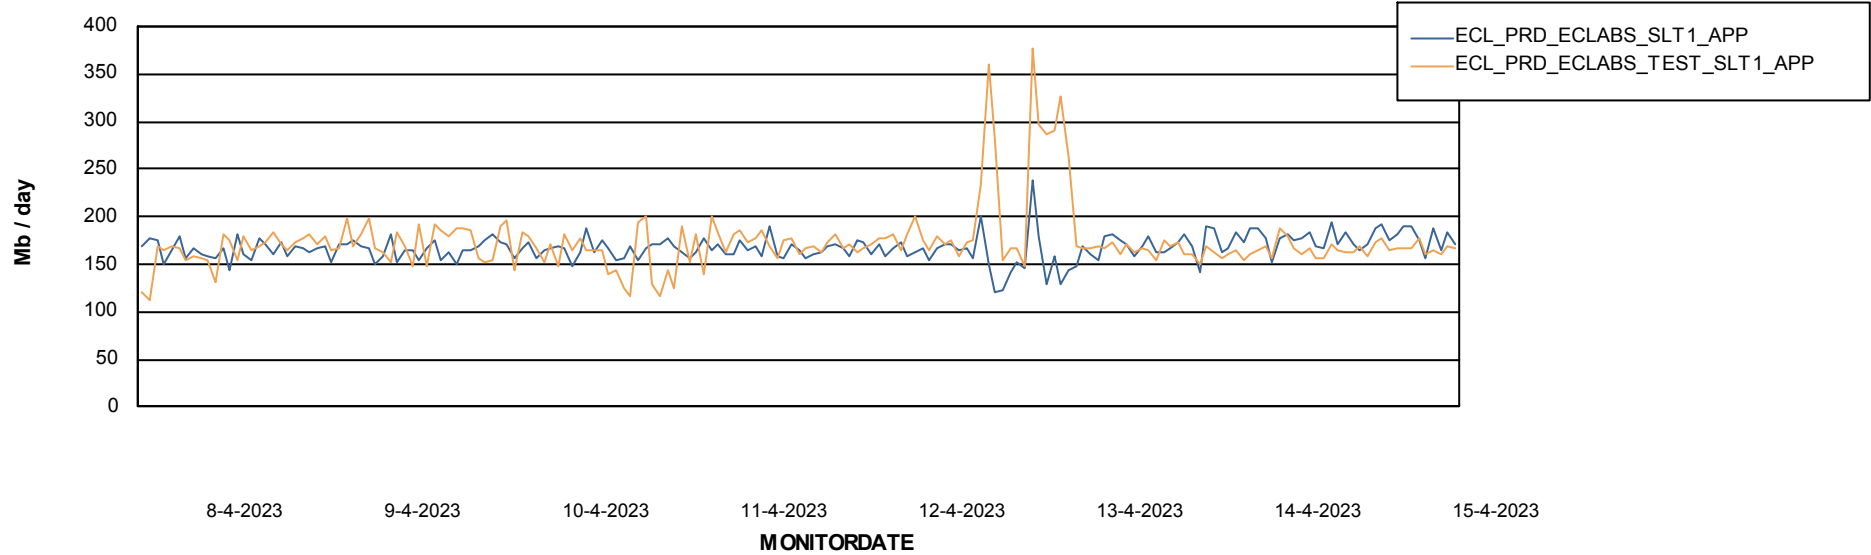

ABSSolute Application Server Services

Avg memory used per ABS Server Service