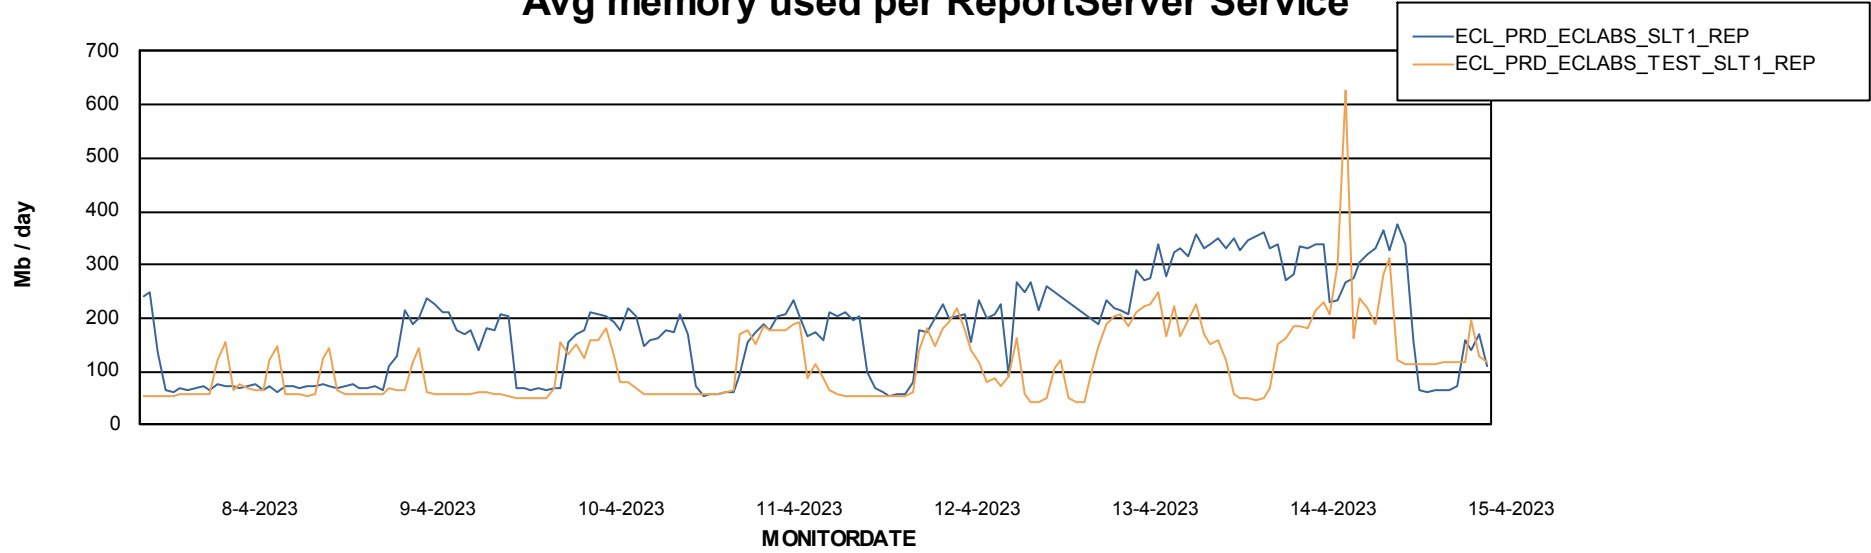

Avg memory used per ABS Server Service

Avg users per day per ABS server

Weekly SLA Customer Report

Customer ECL_Production
Database ID 156

ABSSolute Application ReportServer Services

Avg memory used per ReportServer Service

Weekly SLA Customer Report

Customer ECL_Production
Database ID 156

ABSSolute Web Component Services

Avg memory used per ABS Web component

Weekly SLA Customer Report

Customer ECL_Production
Database ID 156

Disaster per ABS component