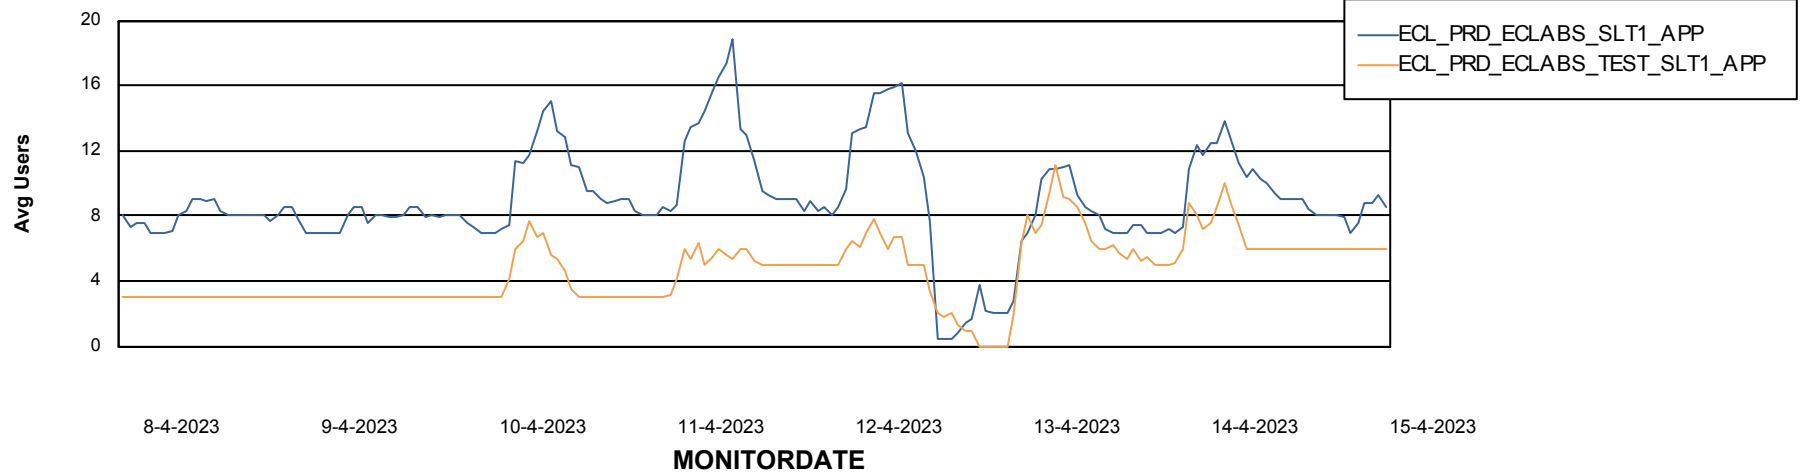

Avg users per day per ABS server