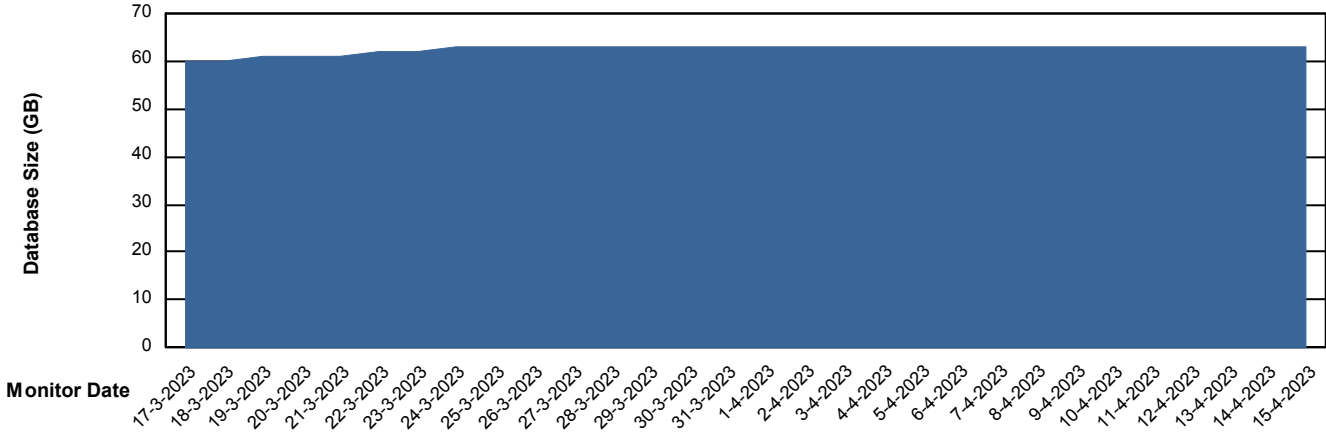

DB Processes Max 1,000

Weekly SLA Customer Report

Customer ECL_Production
 Database ID 156

DATABASE SIZE ECL_PRD_ECLABS_DB_Production

Database growth over last month

Database Tablespace ECL_PRD_ECLABS_DB_Production