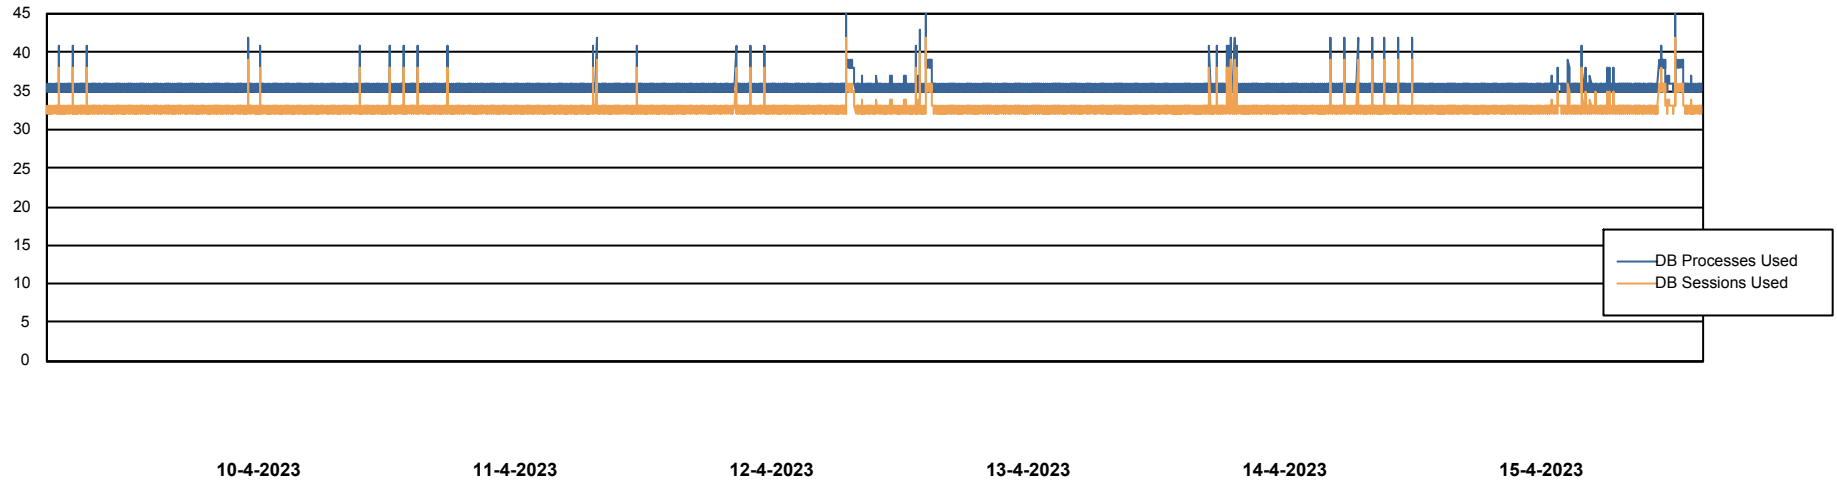

Database Performance ECL_TEST_ECLABS-TEST_DB_STB (ECL_Standby DB)

DB Processes Max 1,000