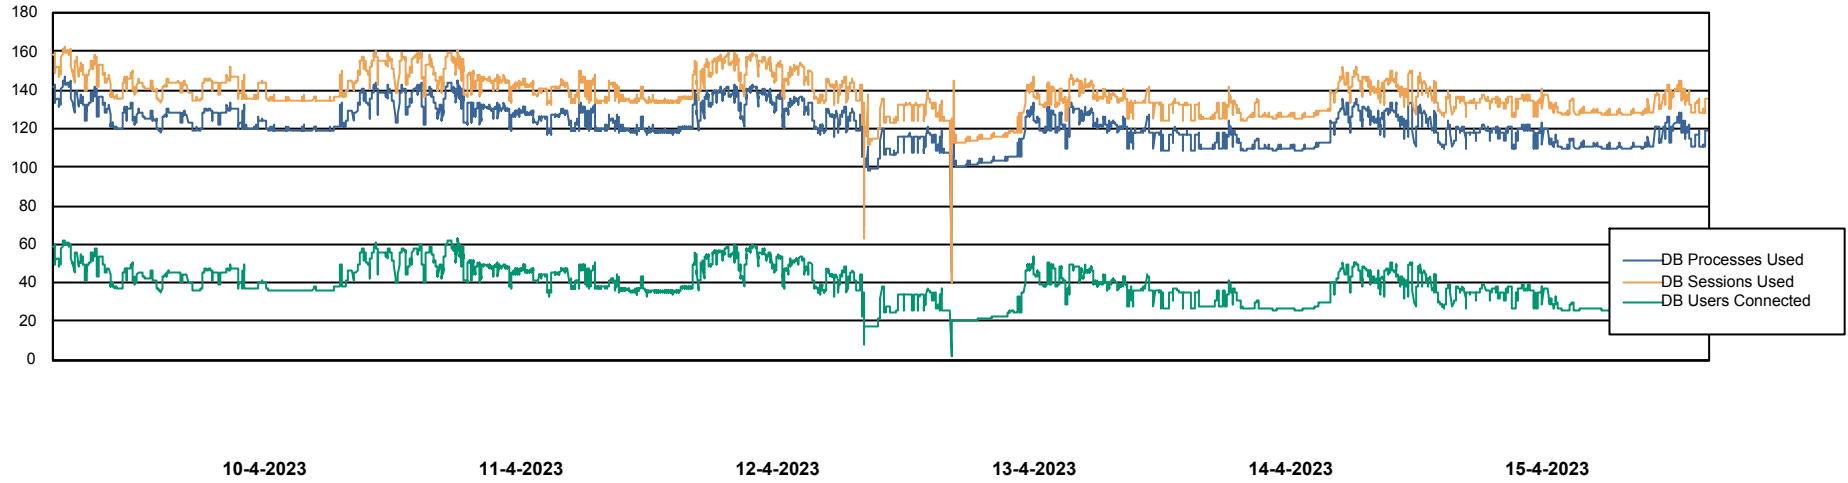

Weekly SLA Customer Report

Customer ECL_Production
Database ID 156

Harddisk Usage ECL_PRD_ECLABS-WEB

| | Free disk space on C: (%) | Total disk space on C: (Gb) | Used disk space on C: (Gb) |
|-----------|---------------------------|-----------------------------|----------------------------|
| 15-4-2023 | 68 | 99 | 32 |
| 14-4-2023 | 67 | 99 | 32 |
| 13-4-2023 | 66 | 99 | 33 |
| 12-4-2023 | 67 | 99 | 33 |
| 11-4-2023 | 68 | 99 | 32 |
| 10-4-2023 | 68 | 99 | 32 |
| 9-4-2023 | 68 | 99 | 32 |

Weekly SLA Customer Report

Customer ECL_Production
Database ID 156

Database Performance ECL_PRD_ECLABS_DB_Production

Weekly SLA Customer Report

Customer ECL_Production
Database ID 156

Database Performance ECL_TEST_ECLABS-TEST_DB_STB (ECL_Standby DB)