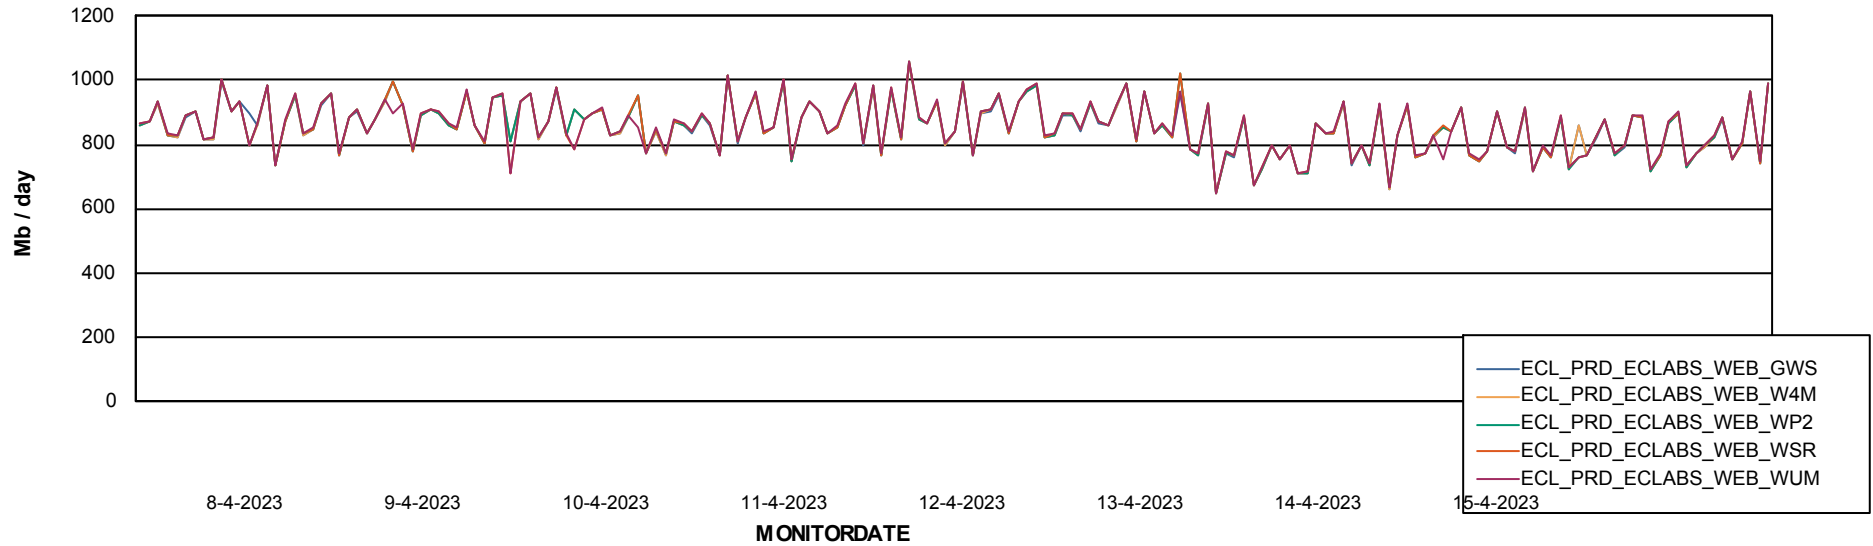

ABSSolute Web Component Services

Avg memory used per ABS Web component