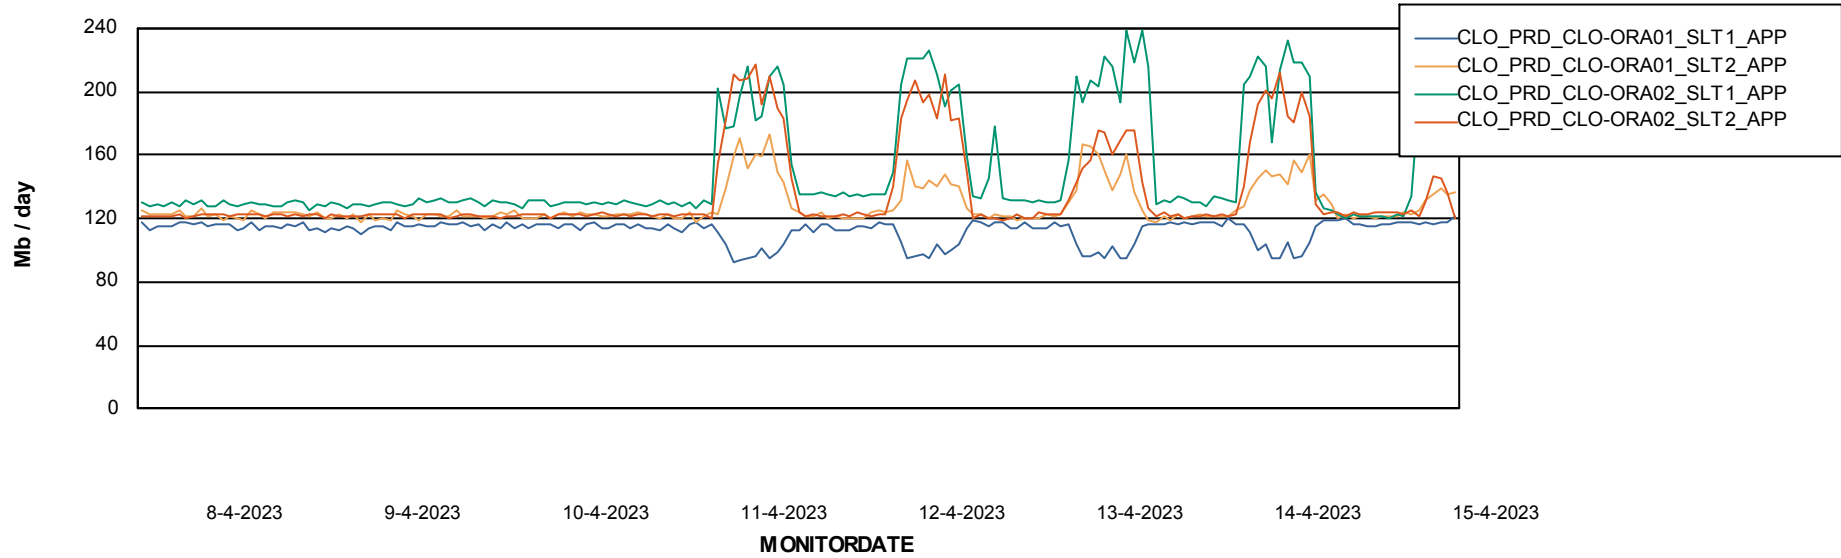

ABSSolute Application Server Services

Avg memory used per ABS Server Service