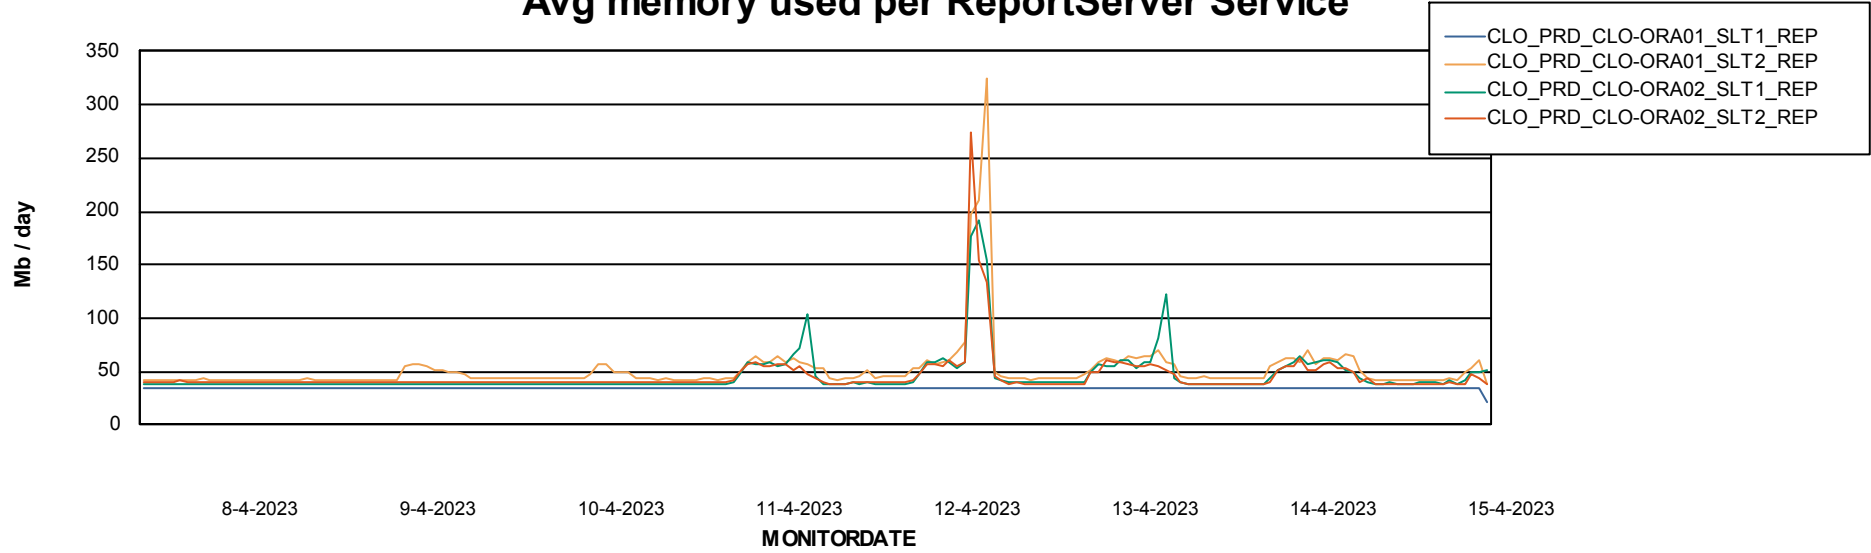

ABSSolute Application ReportServer Services

Avg memory used per ReportServer Service