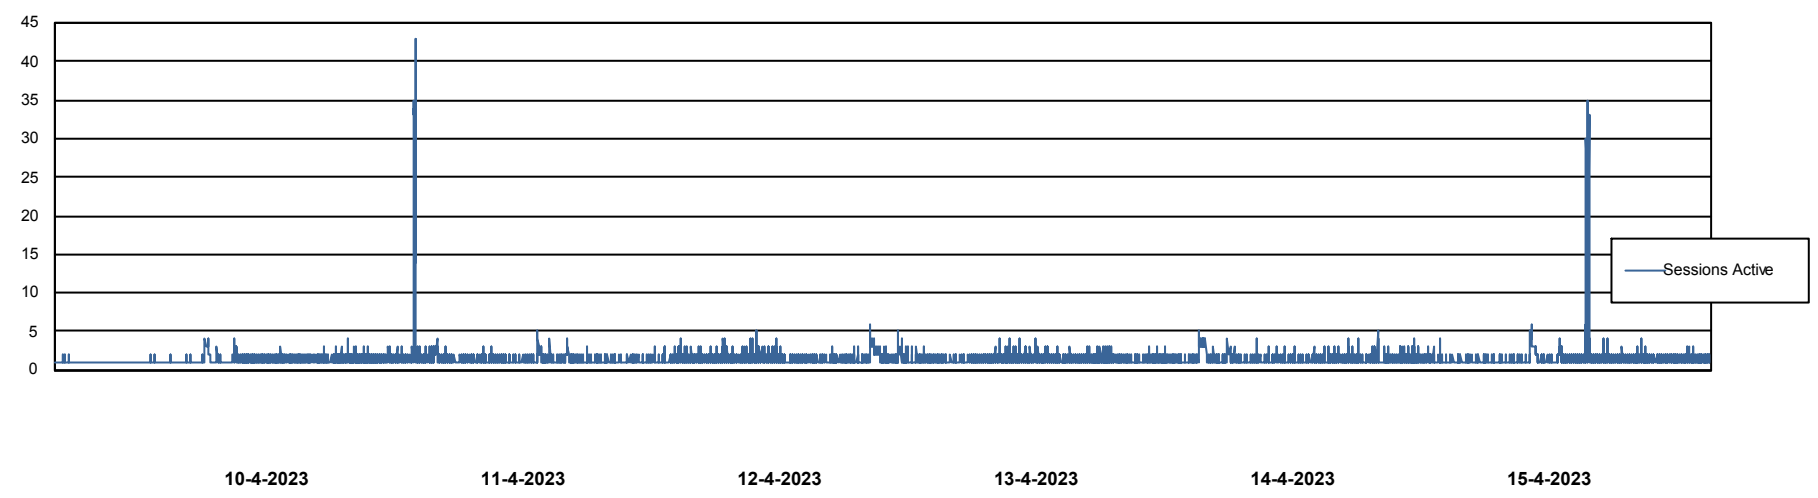

Database Performance CLODB_PRD_CLO-ORA01