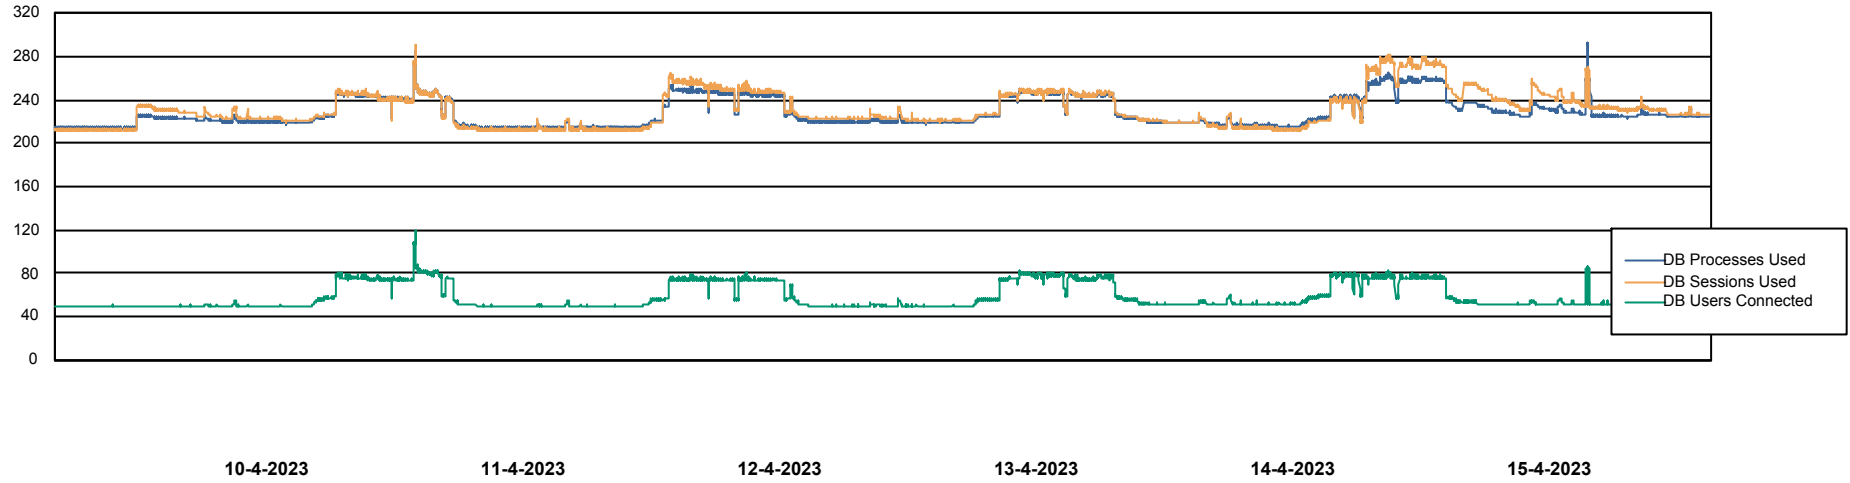

Database Performance CLODB_PRD_CLO-ORA01