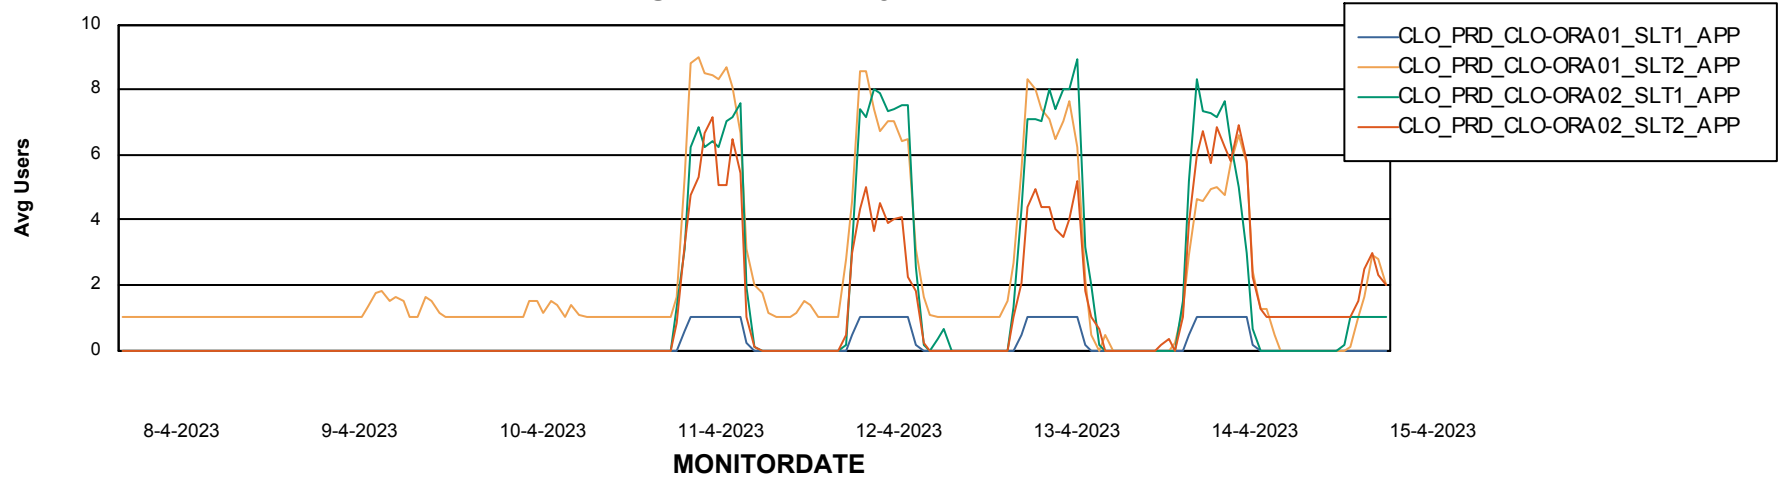

Avg users per day per ABS server