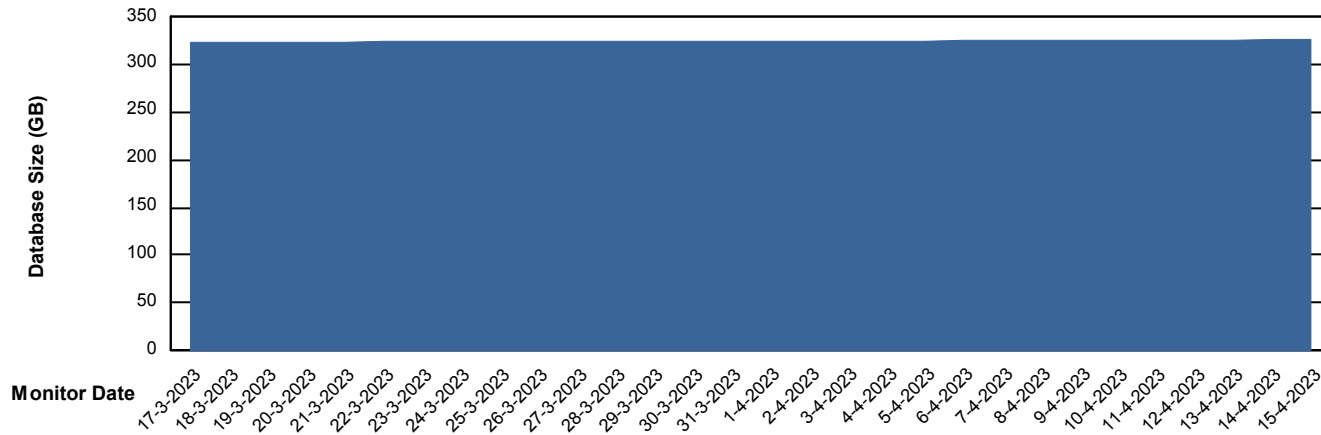

DATABASE SIZE CLODB_PRD_CLO-ORA01

Database growth over last month