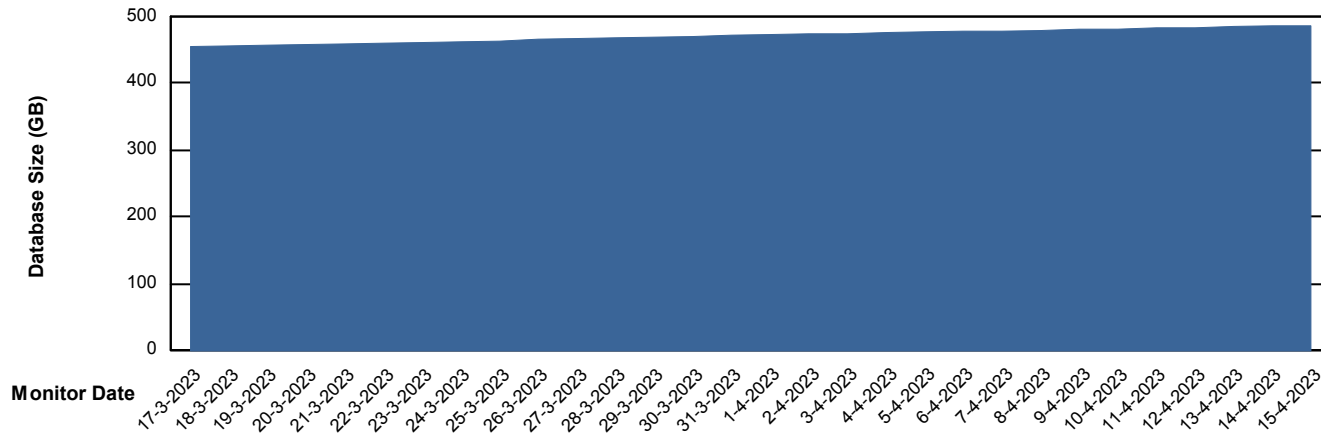

DATABASE SIZE BGG_PRD_DEDC-DB07_DB_Production

Database growth over last month