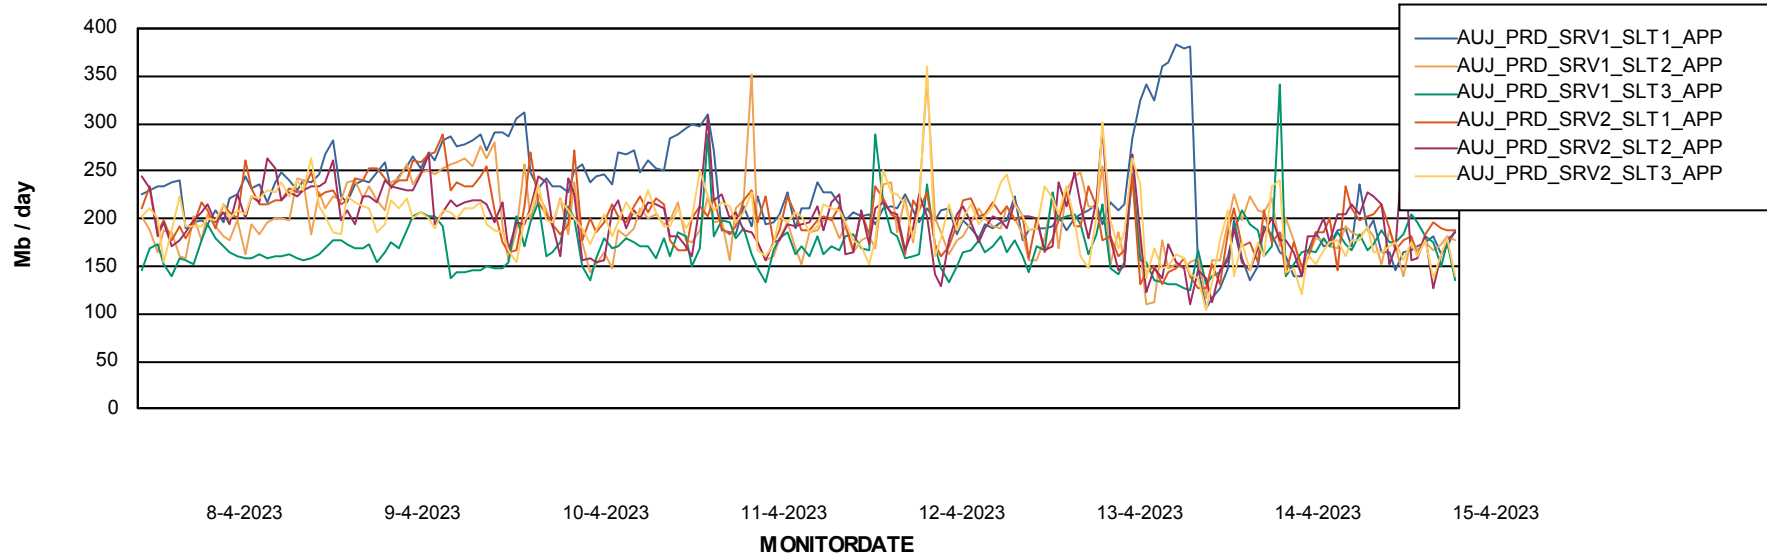

ABSSolute Application Server Services

Avg memory used per ABS Server Service