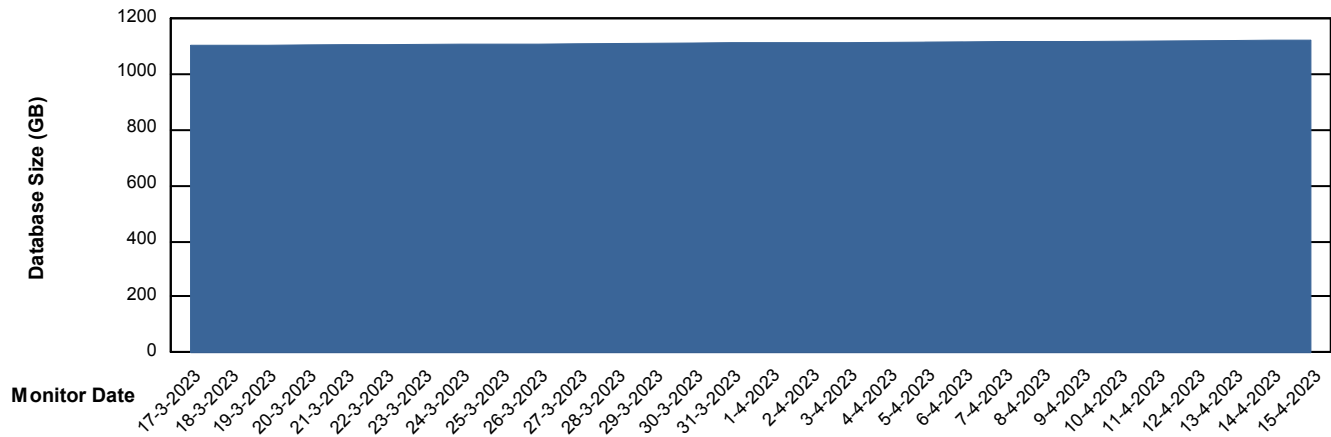

# Weekly SLA Customer Report

Customer AUJ Production  
Database ID 41

DATABASE SIZE AUJ Prod. BI DB (PABSBI1 server)

### Database growth over last month

DATABASE SIZE AUJ\_DB1\_Primary

### Database growth over last month