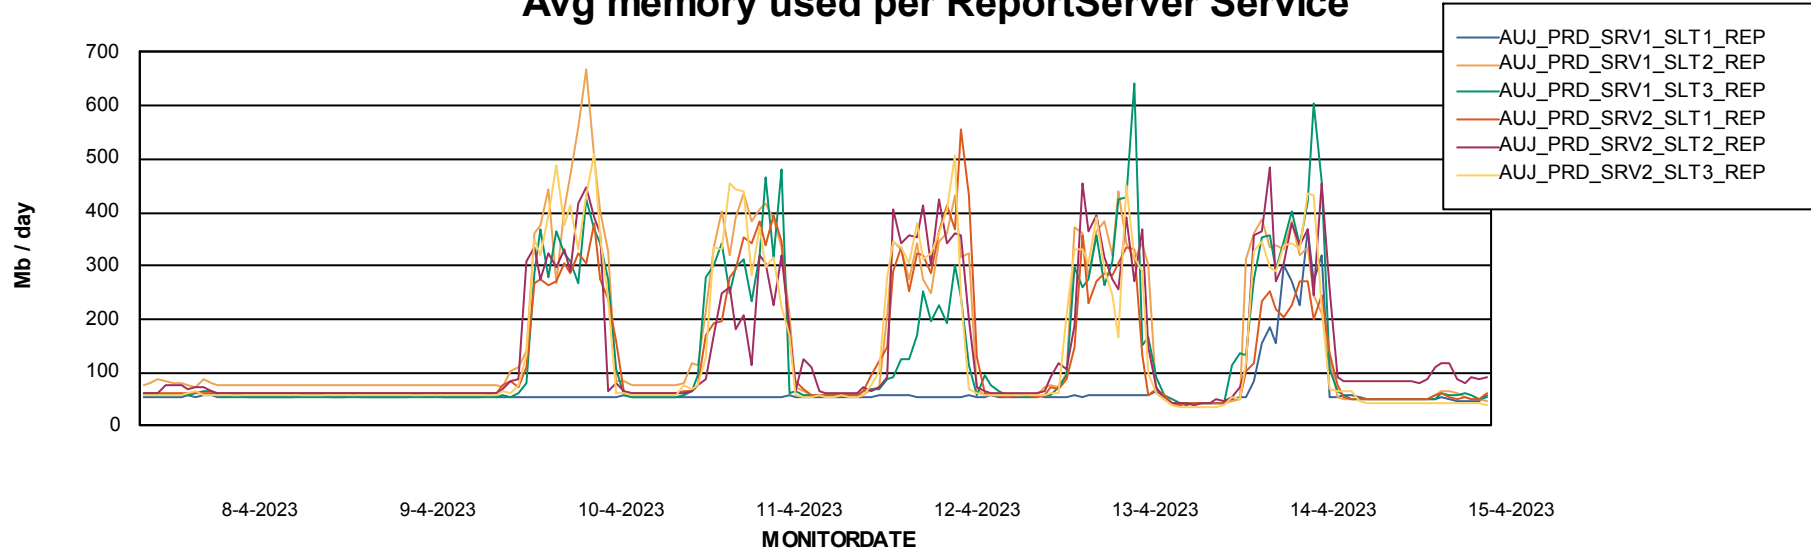

ABSSolute Application ReportServer Services

Avg memory used per ReportServer Service