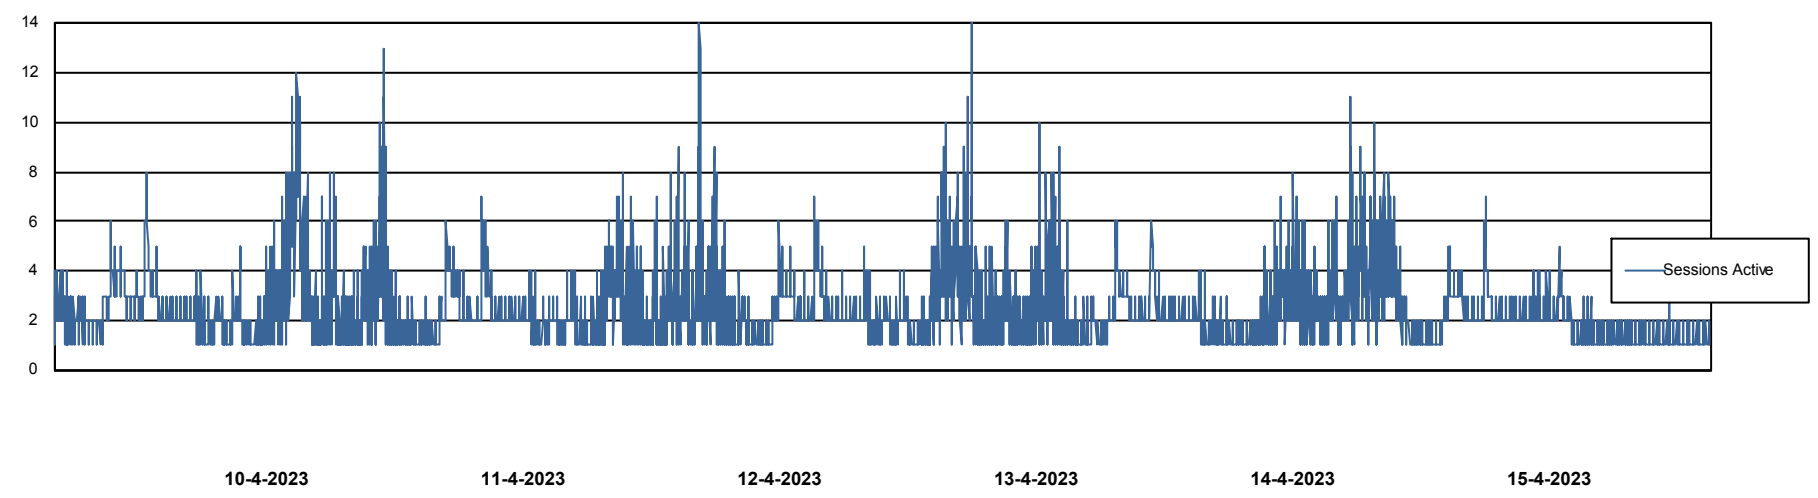

Database Performance AUJ_DB1_Primary