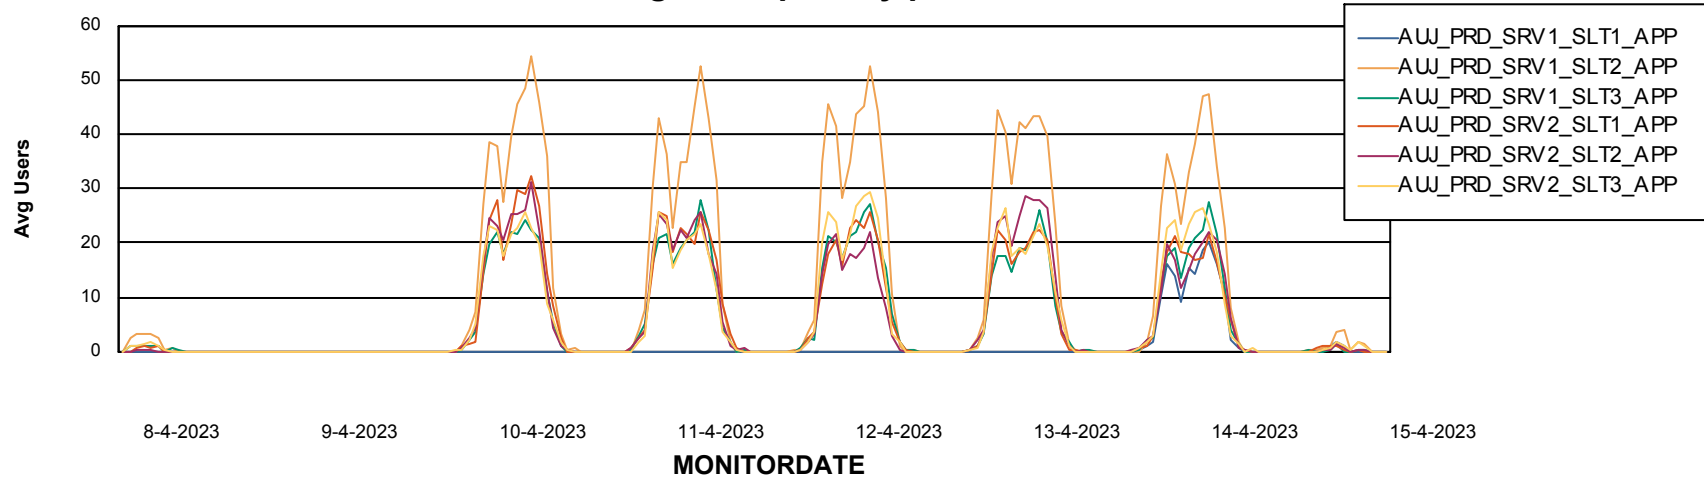

Avg users per day per ABS server