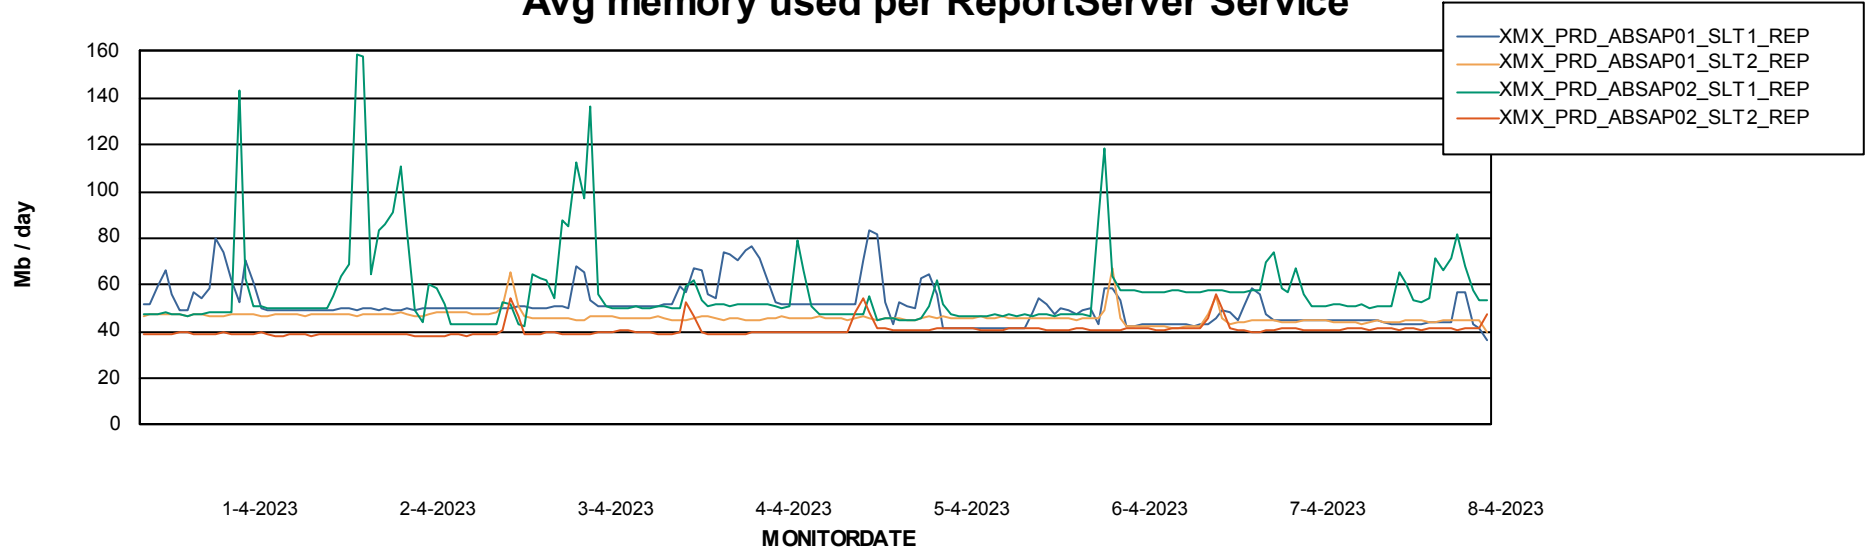

ABSSolute Application ReportServer Services

Avg memory used per ReportServer Service