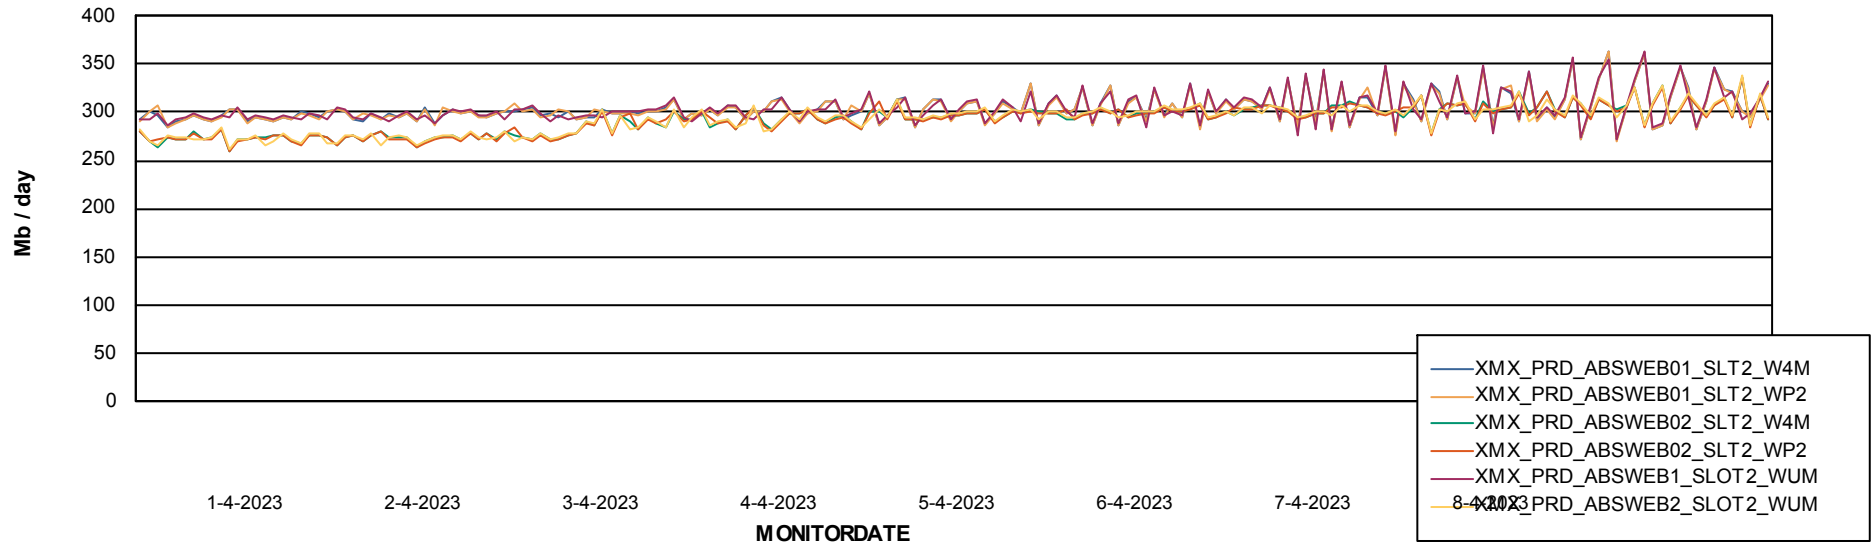

ABSSolute Web Component Services

Avg memory used per ABS Web component