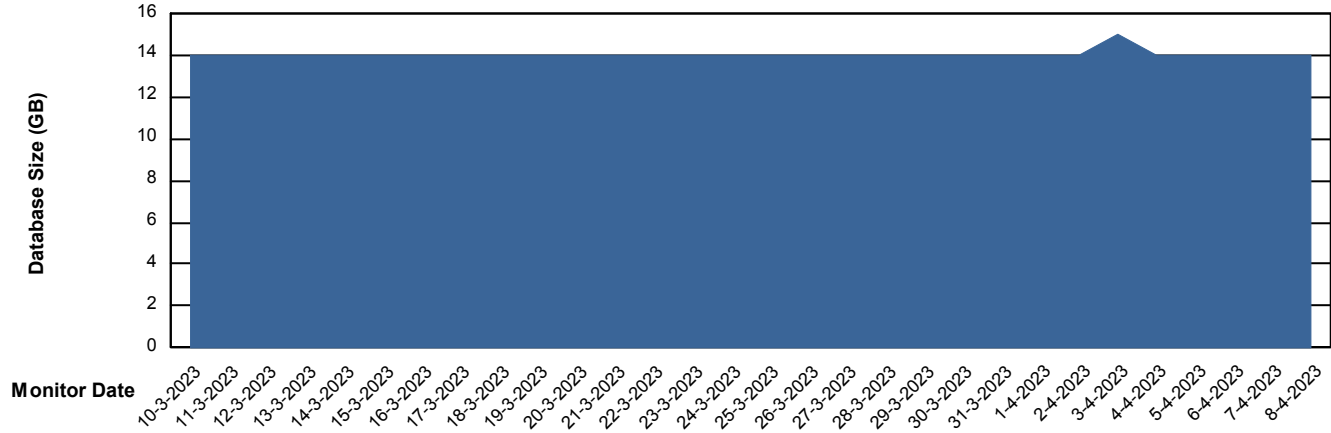

Database growth over last month

Database Tablespace XMX_PROD_ABSDB01_PRDB

Date	Tablespace Name	Filesize (Gb)	Usedsize (Gb)	Percentage free
8-4-2023	ABSDATA	4	1	65
	INDX	8	0	100
7-4-2023	ABSDATA	4	1	65
	INDX	8	0	100
6-4-2023	ABSDATA	4	1	65
	INDX	8	0	100
5-4-2023	ABSDATA	4	1	65
	INDX	8	0	100
4-4-2023	ABSDATA	4	1	65
	INDX	8	0	100
3-4-2023	ABSDATA	4	1	64
	INDX	8	0	100
2-4-2023	ABSDATA	4	1	65
	INDX	8	0	100