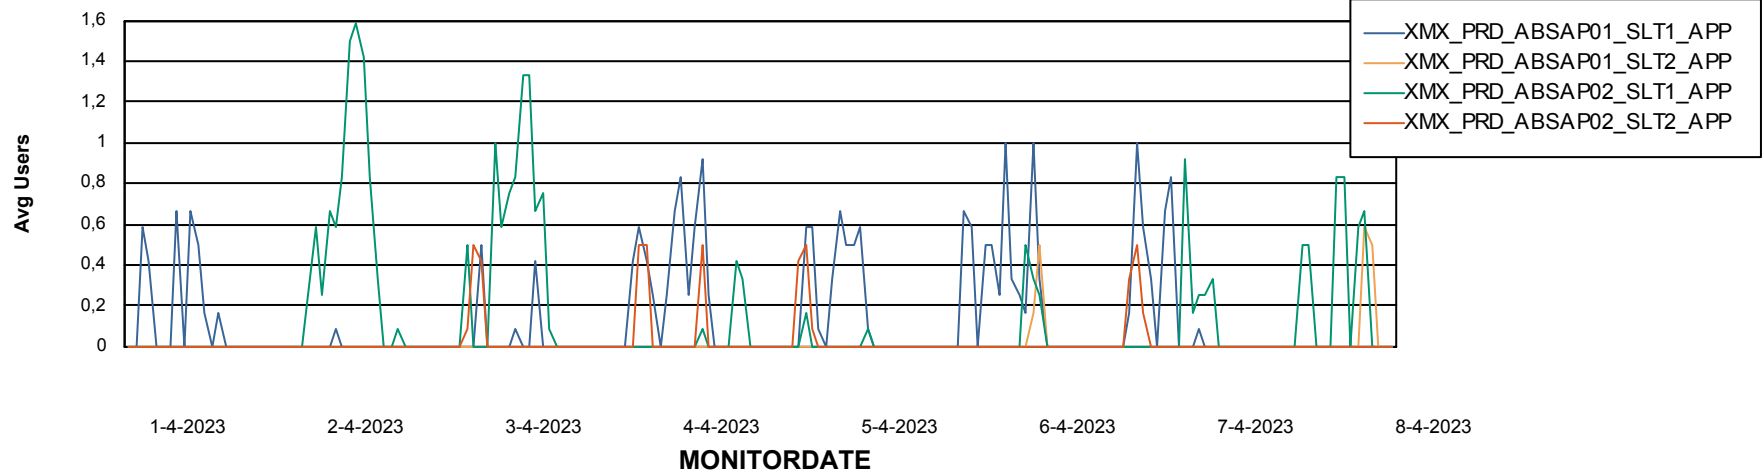

Avg users per day per ABS server