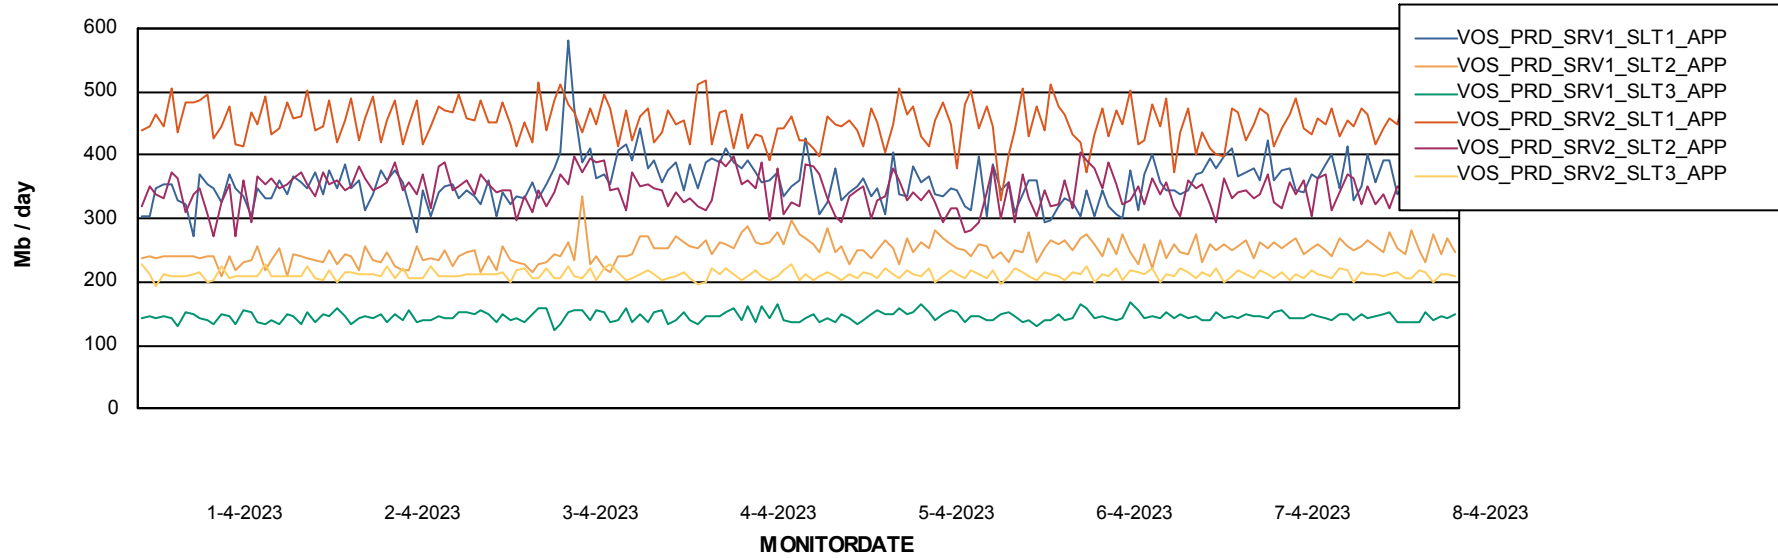

ABSSolute Application Server Services

Avg memory used per ABS Server Service