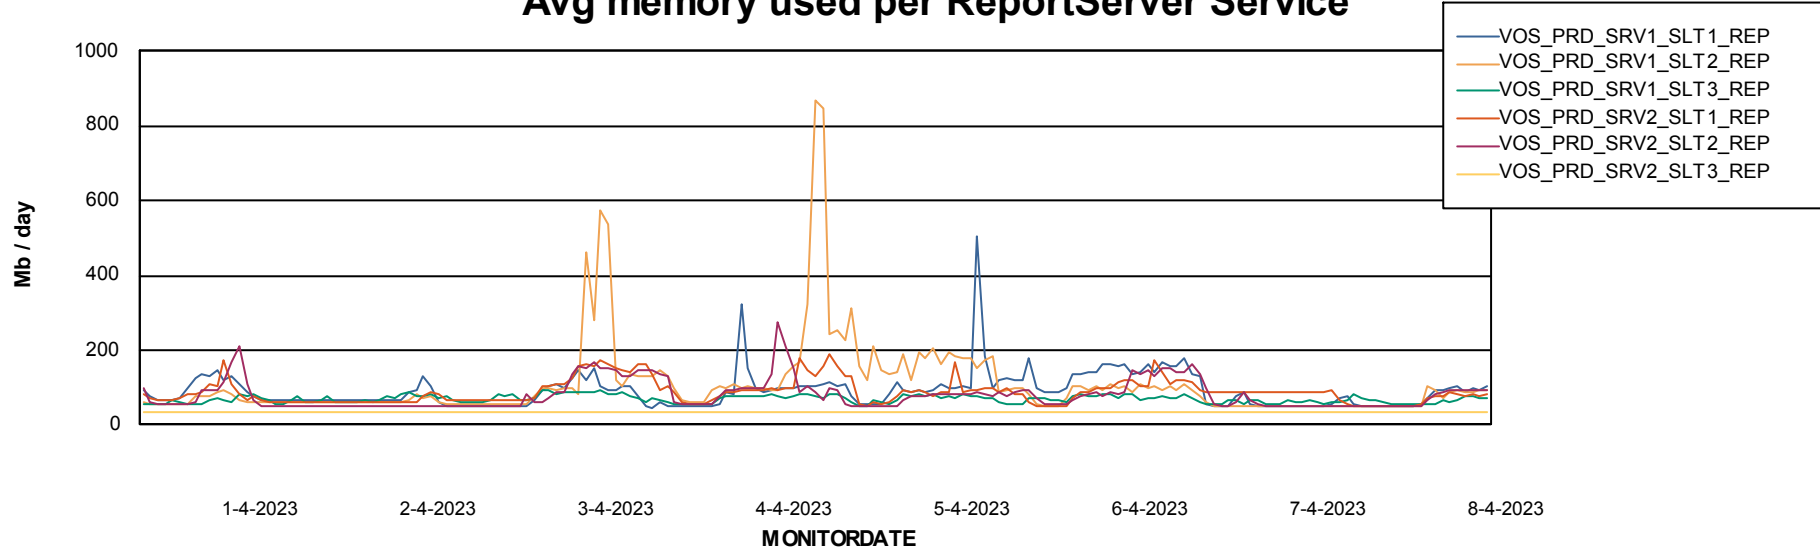

Avg memory used per ABS Server Service

Avg users per day per ABS server

Weekly SLA Customer Report

Customer VOS_Production
Database ID 143

ABSSolute Application ReportServer Services

Avg memory used per ReportServer Service