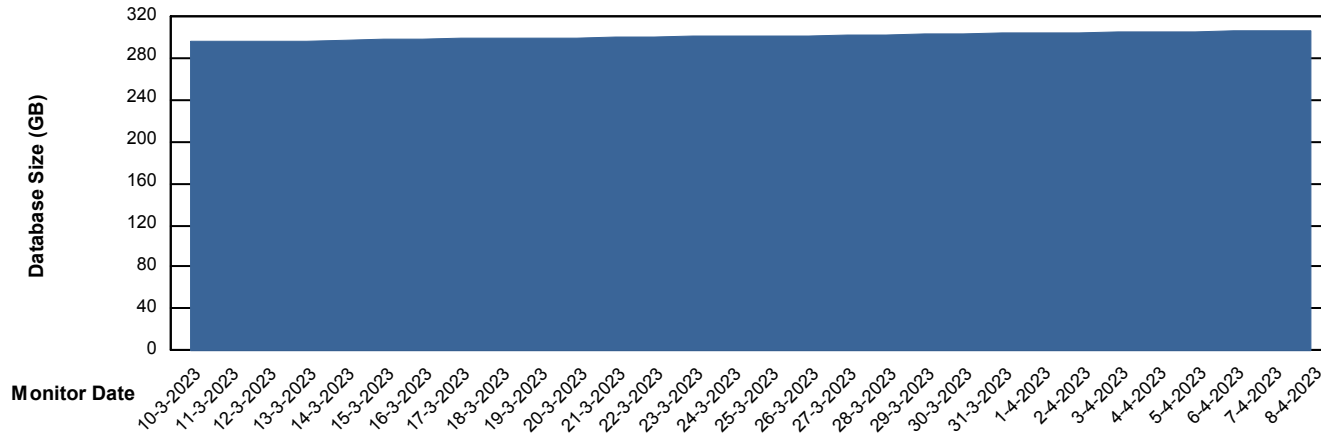

DATABASE SIZE VOSDB_Production

Database growth over last month