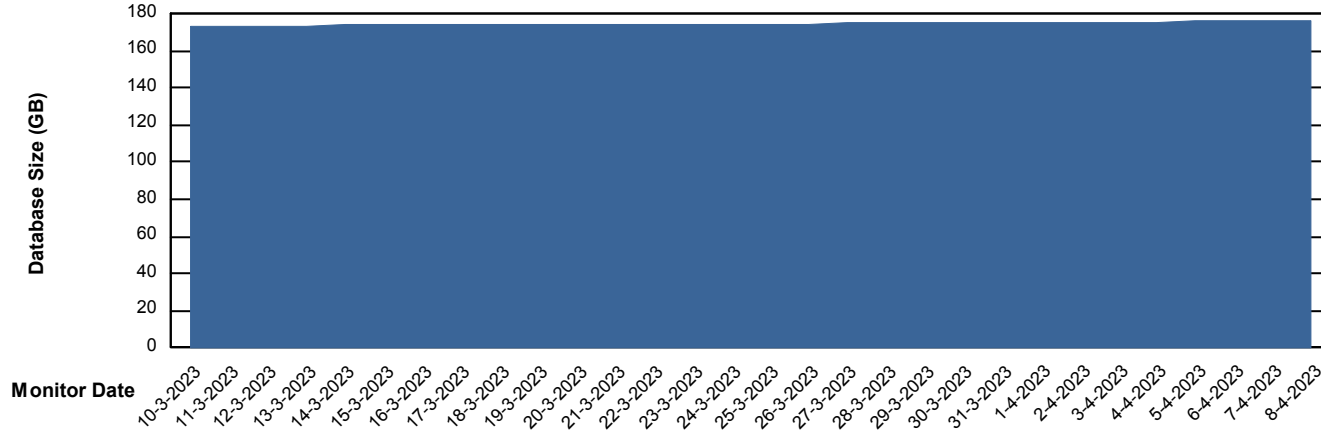

Customer VOS_Production
Database ID 143

Database Performance VOSDB_Standby

DB Processes Max 1,000

Weekly SLA Customer Report

Customer VOS_Production
Database ID 143

DATABASE SIZE VOSDB_BI

Database growth over last month