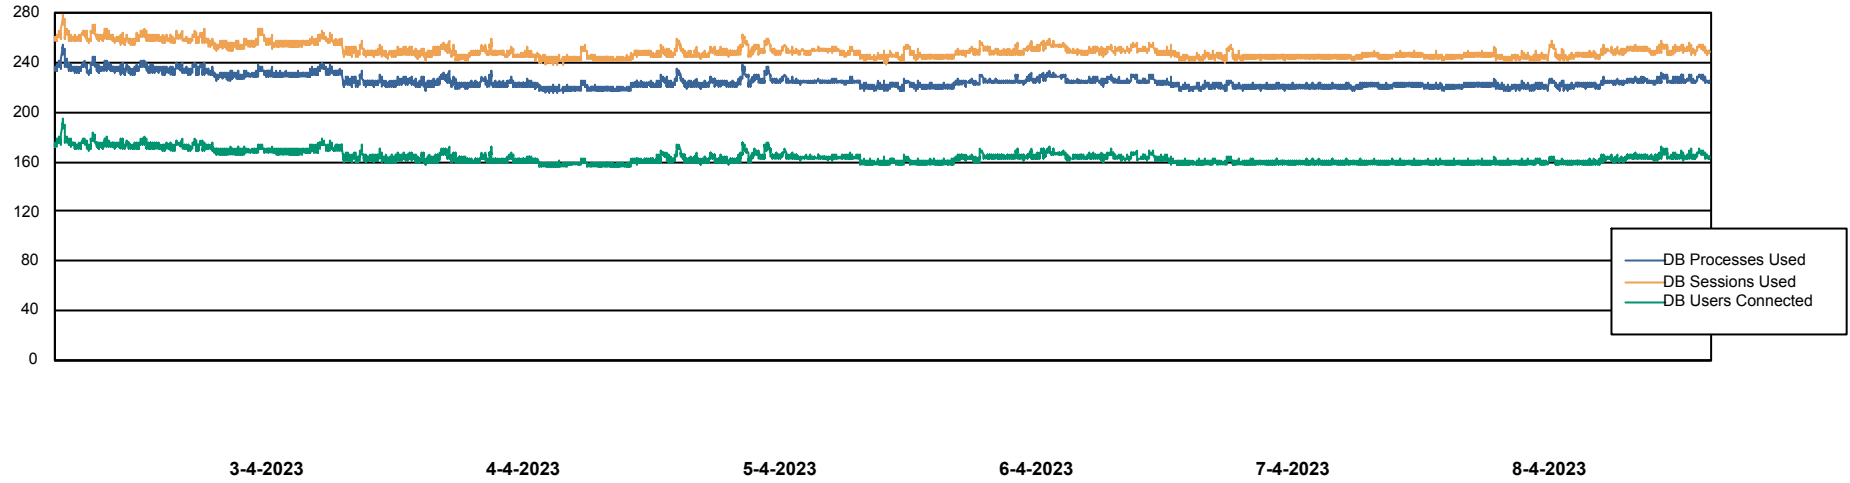

Weekly SLA Customer Report

Customer VOS_Production
Database ID 143

Database Performance VOSDB_BI

Weekly SLA Customer Report

Customer VOS_Production
Database ID 143

Database Performance VOSDB_Production

Weekly SLA Customer Report