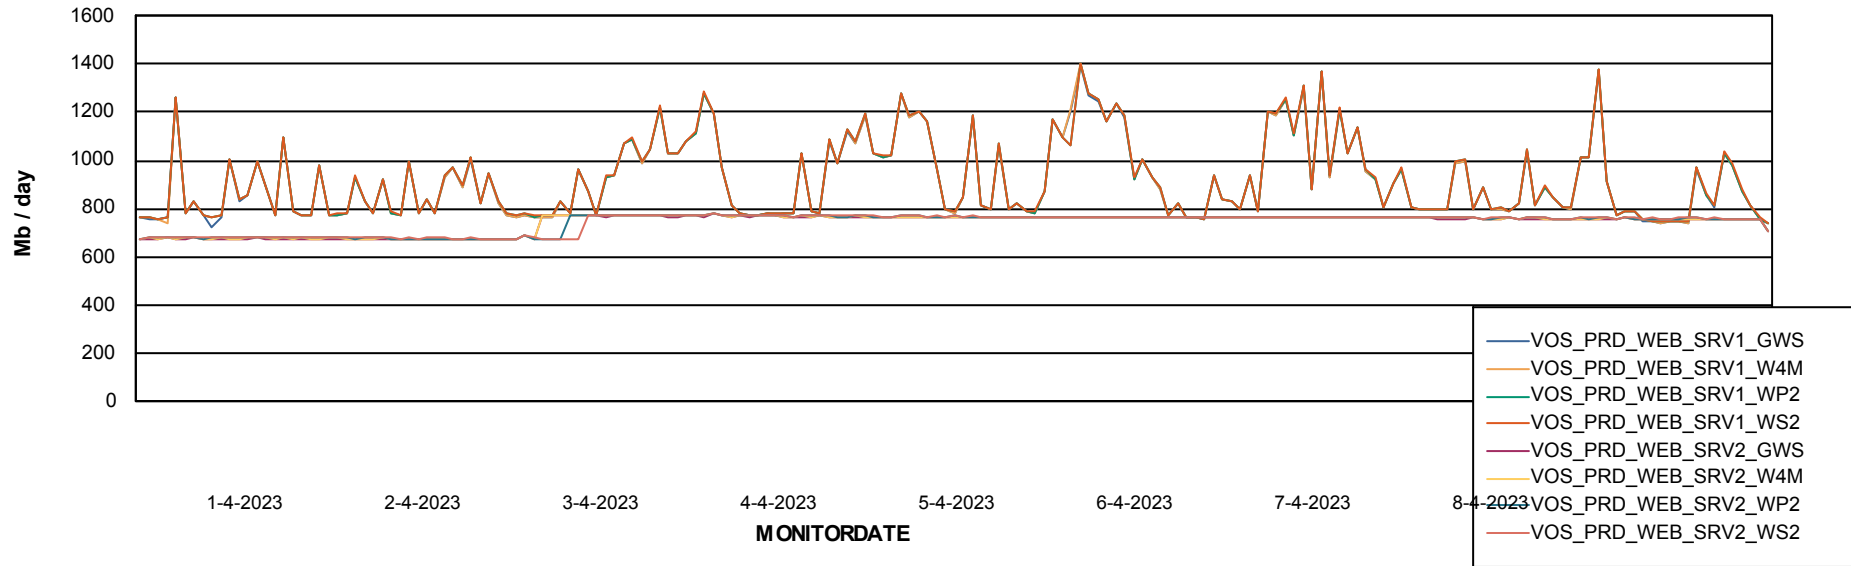

ABSolute Web Component Services

Avg memory used per ABS Web component