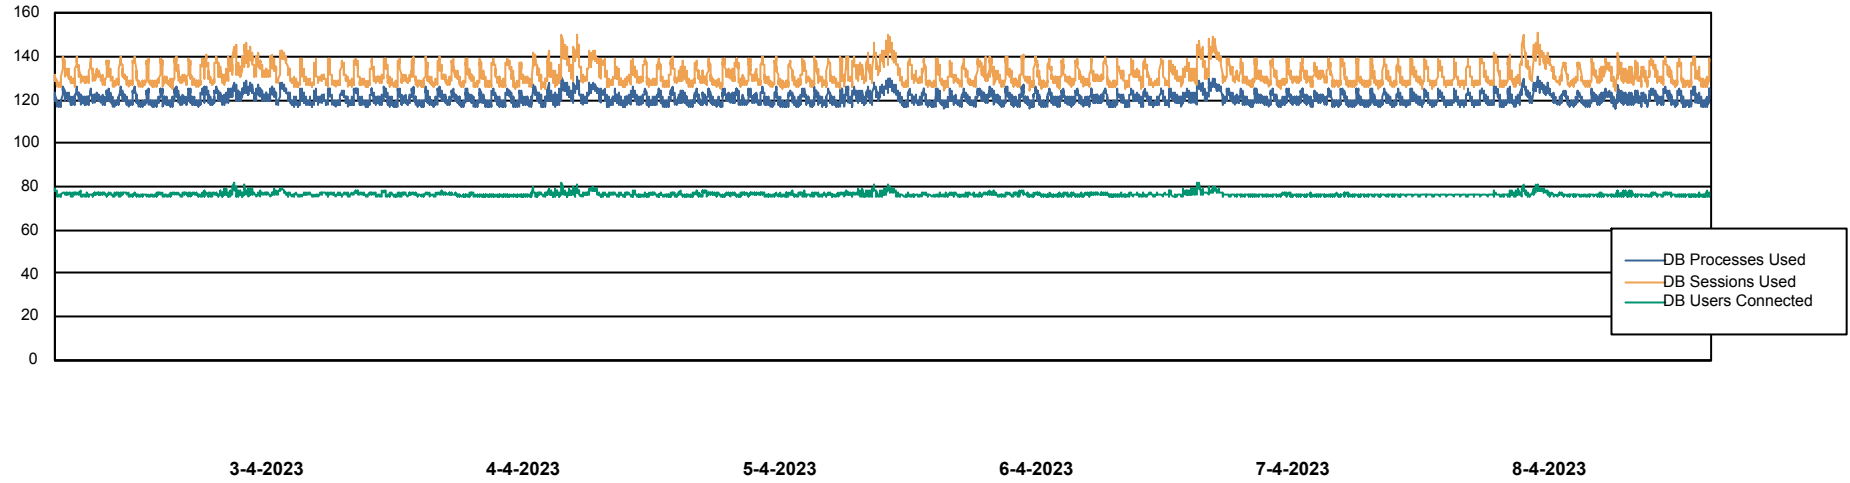

Weekly SLA Customer Report

Customer VOS_Production
Database ID 143

Database Performance VOSDB_BI

Weekly SLA Customer Report

Customer VOS_Production
Database ID 143

Database Performance VOSDB_Production

Weekly SLA Customer Report