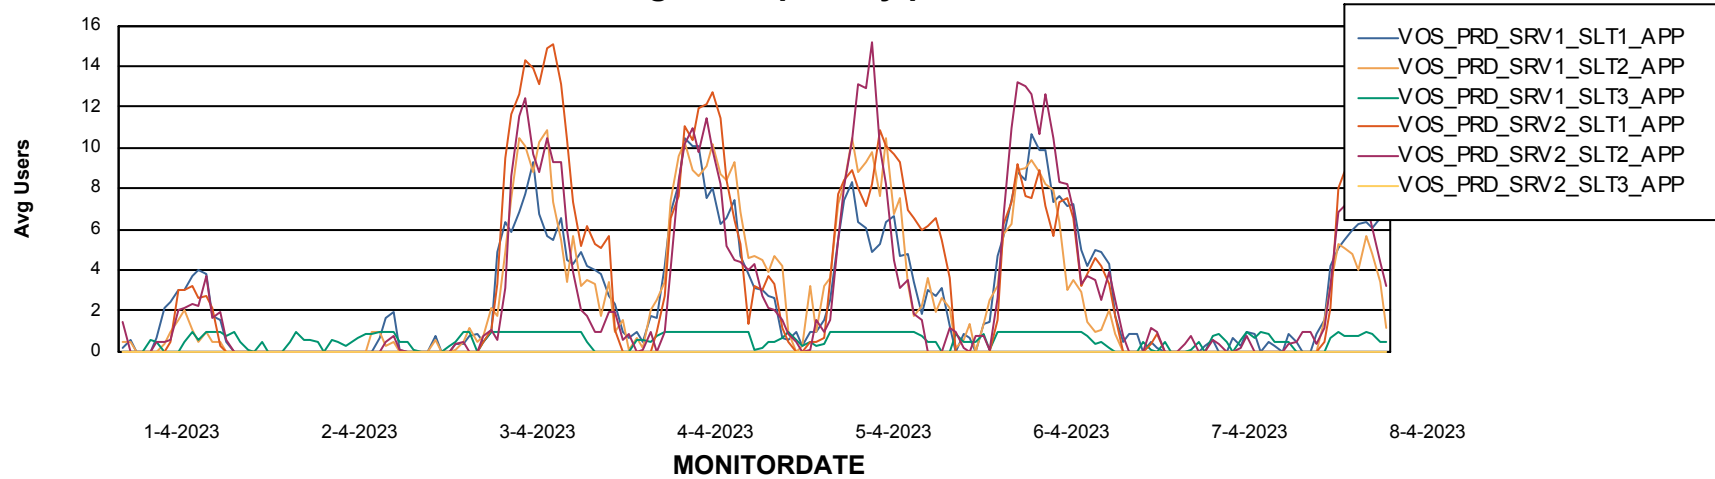

Avg users per day per ABS server