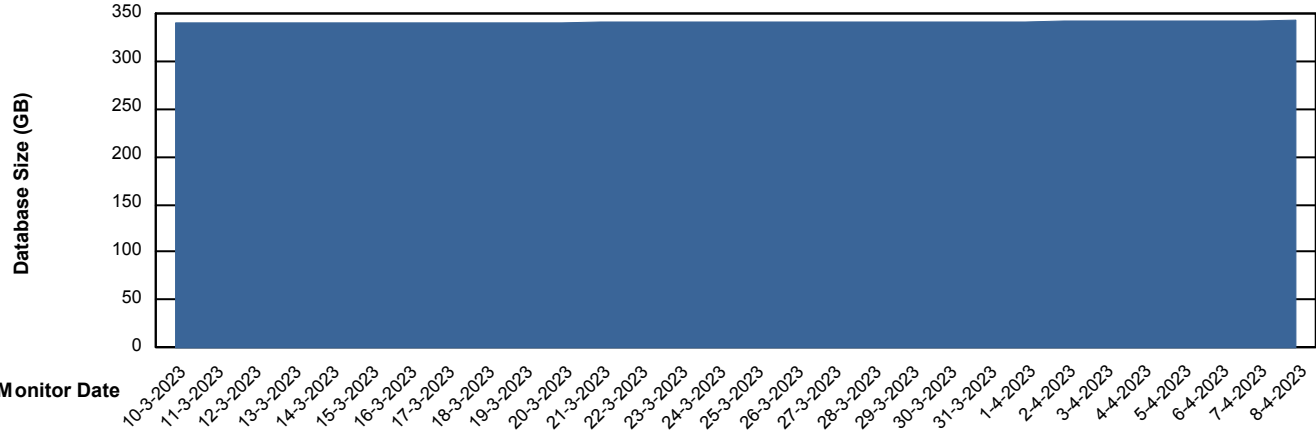

Weekly SLA Customer Report

Customer VEN_Production
Database ID 35

Database Performance VENDB_Production

Weekly SLA Customer Report

Customer VEN_Production
Database ID 35

Database Performance VENDB_Standby

DB Processes Max 300

Weekly SLA Customer Report

Customer VEN_Production
 Database ID 35

DATABASE SIZE VENDB_Production

Database growth over last month

Database Tablespace VENDB_Production

Date	Tablespace Name	Filesize (Gb)	Usedsize (Gb)	Percentage free
8-4-2023	ABSDATA	212	174	18
	INDX	193	159	18
7-4-2023	ABSDATA	212	174	18
	INDX	193	159	18
6-4-2023	ABSDATA	212	174	18
	INDX	193	158	18
5-4-2023	ABSDATA	212	174	18
	INDX	193	158	18
4-4-2023	ABSDATA	212	174	18
	INDX	193	158	18
3-4-2023	ABSDATA	212	174	18
	INDX	193	158	18
2-4-2023	ABSDATA	207	174	16
	INDX	193	158	18